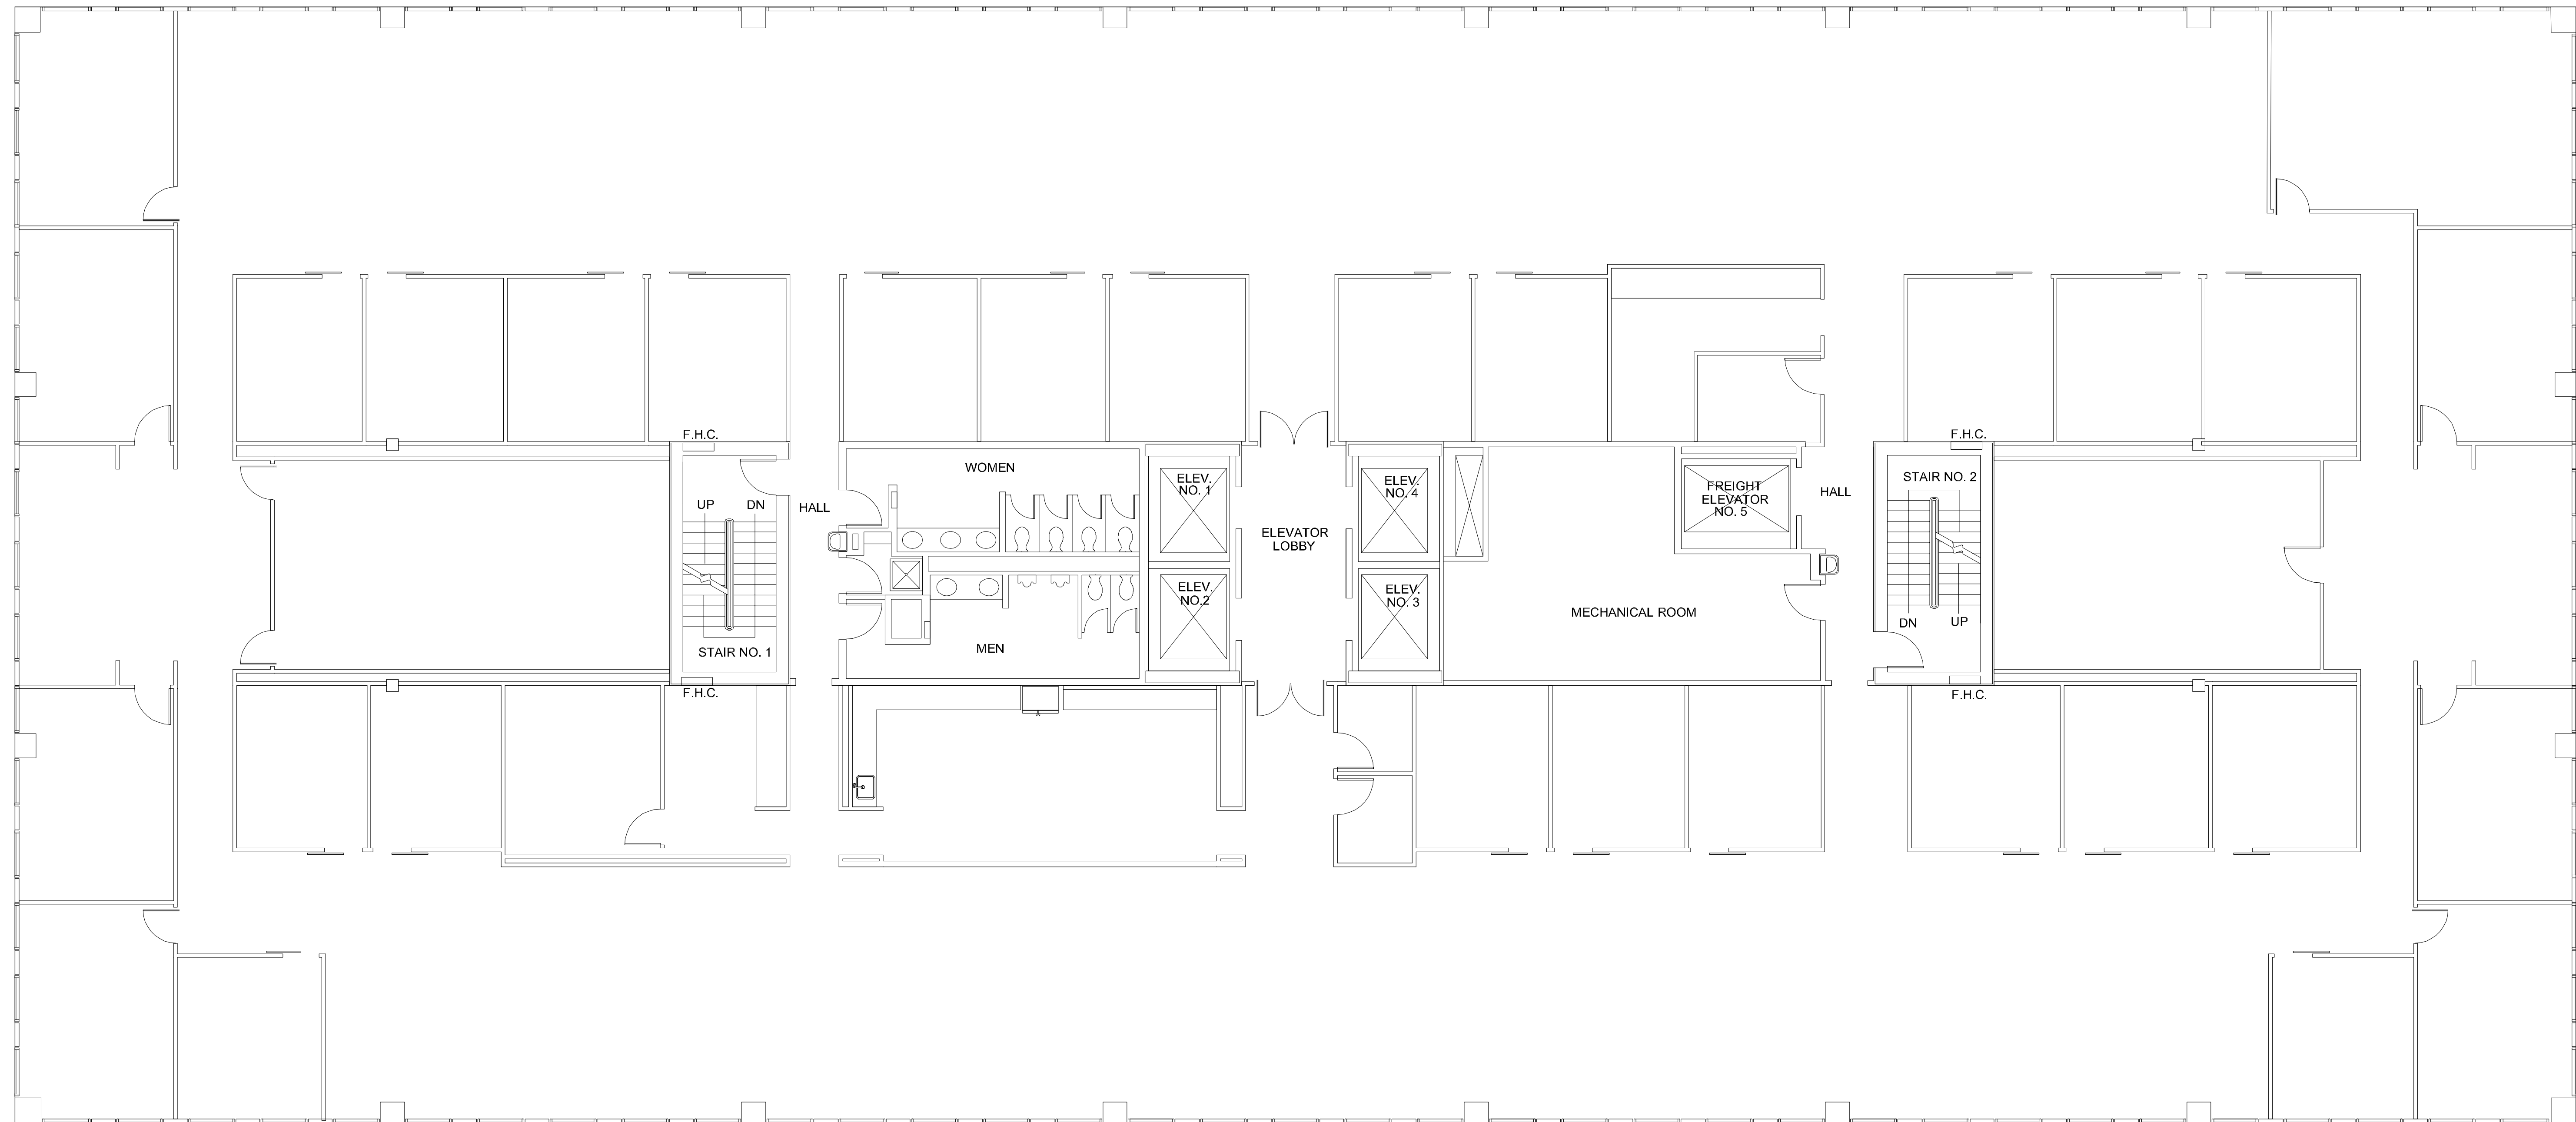

FOUR

GREENWAY PLAZA

Executive office	4
Associate office	22
Workstations	67
Conference	6
Break	1

SUITE 800 19,778 RSF