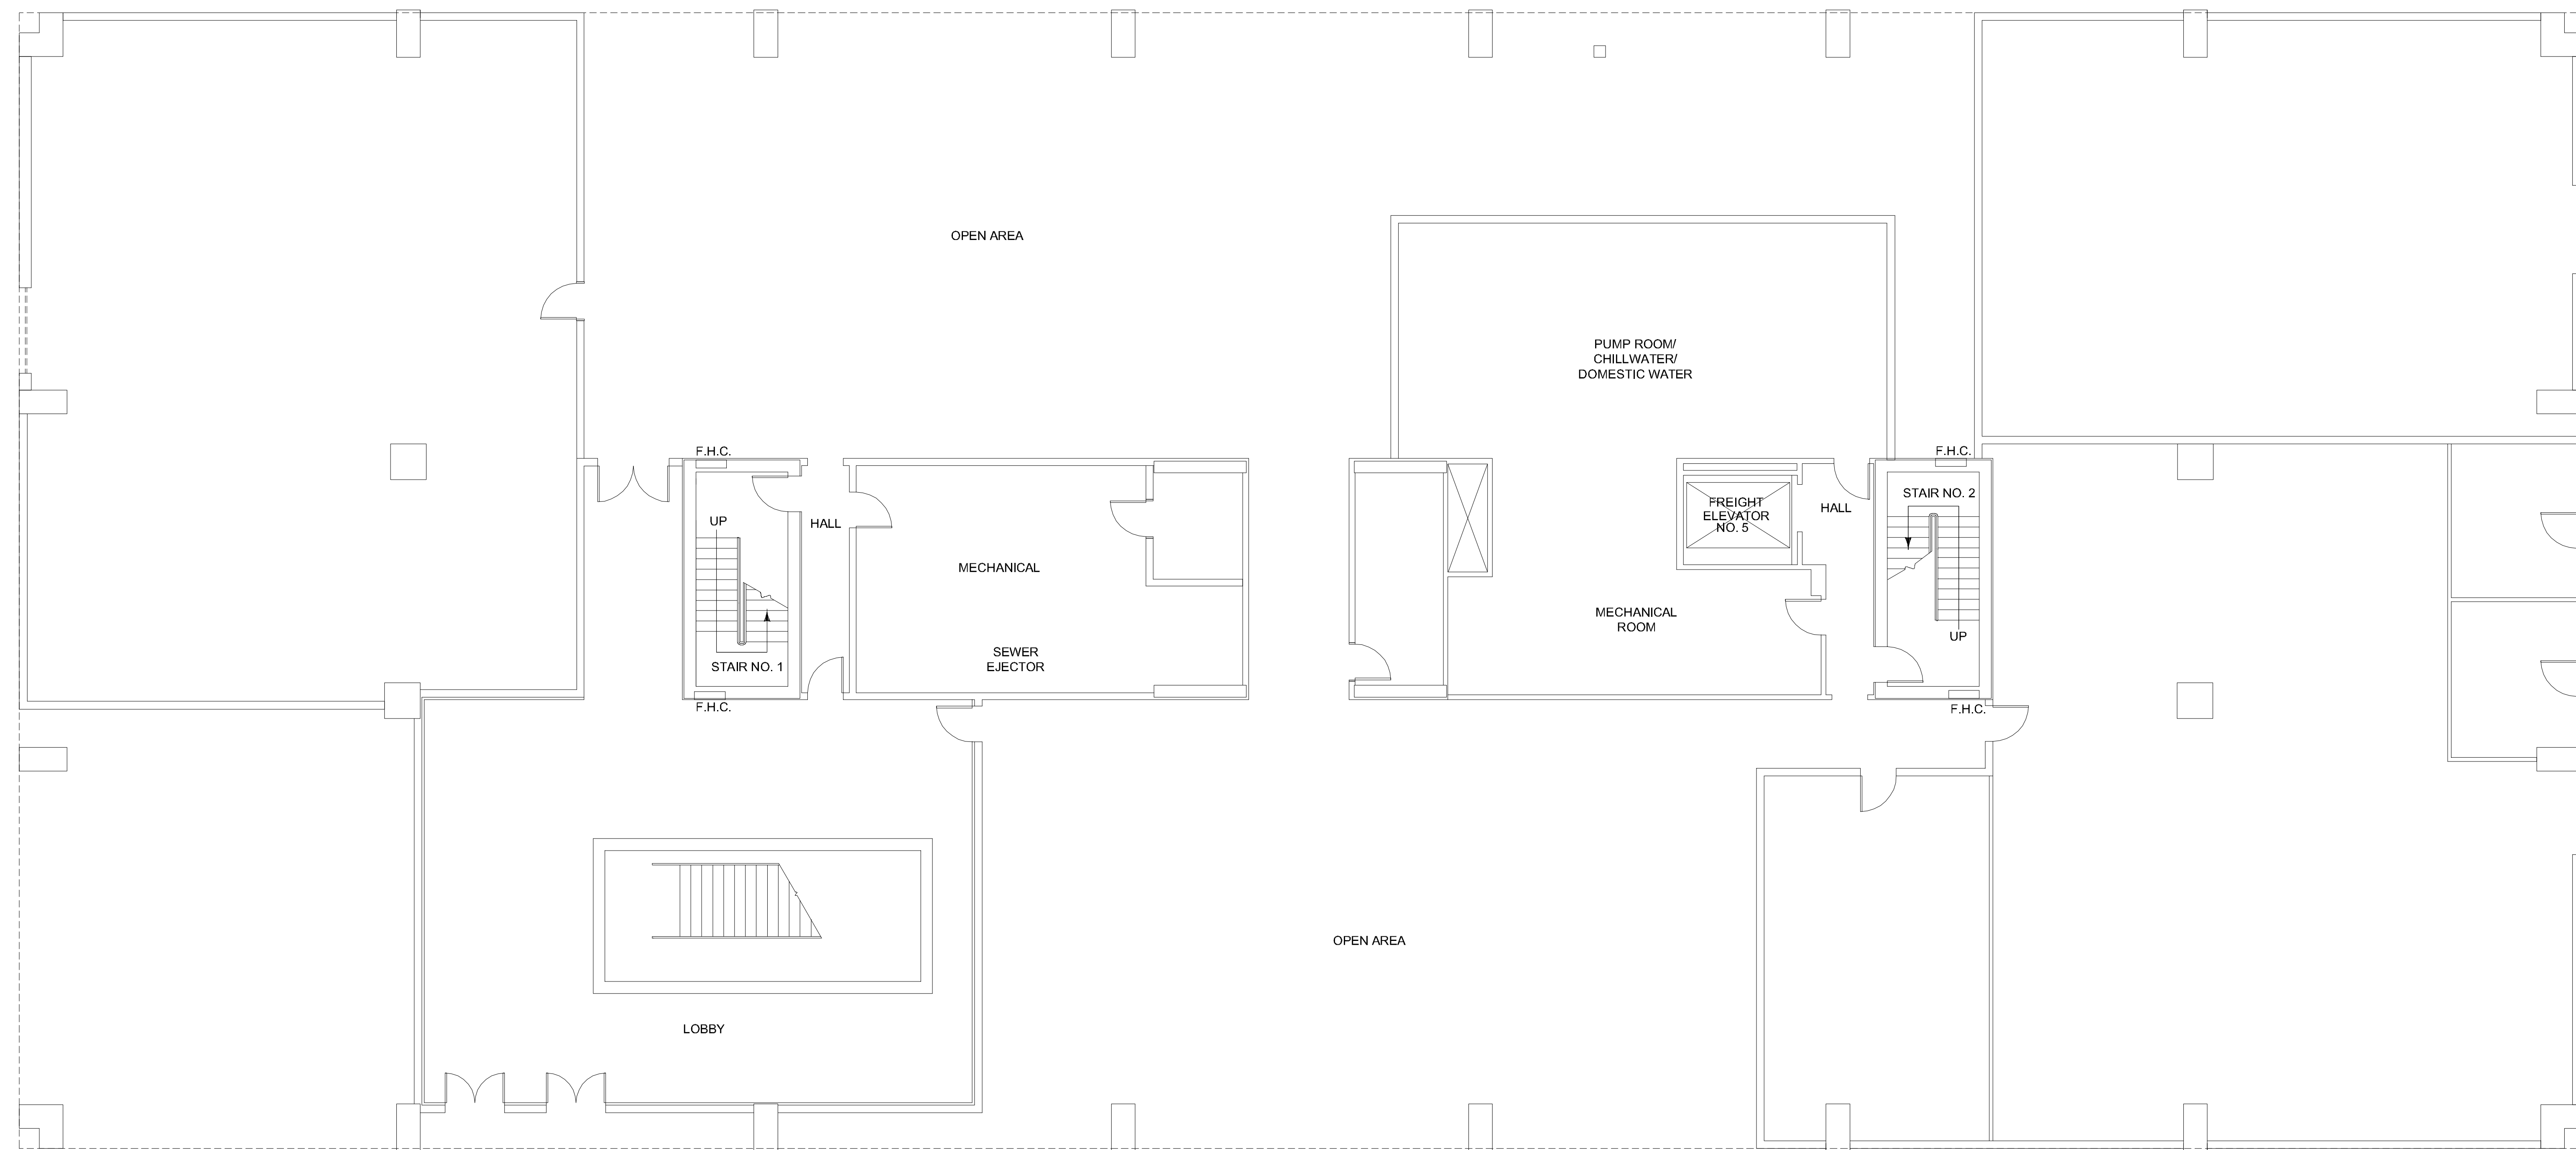

FOUR

GREENWAY PLAZA

SUITE B0200 **8,764 RSF**

NORTH