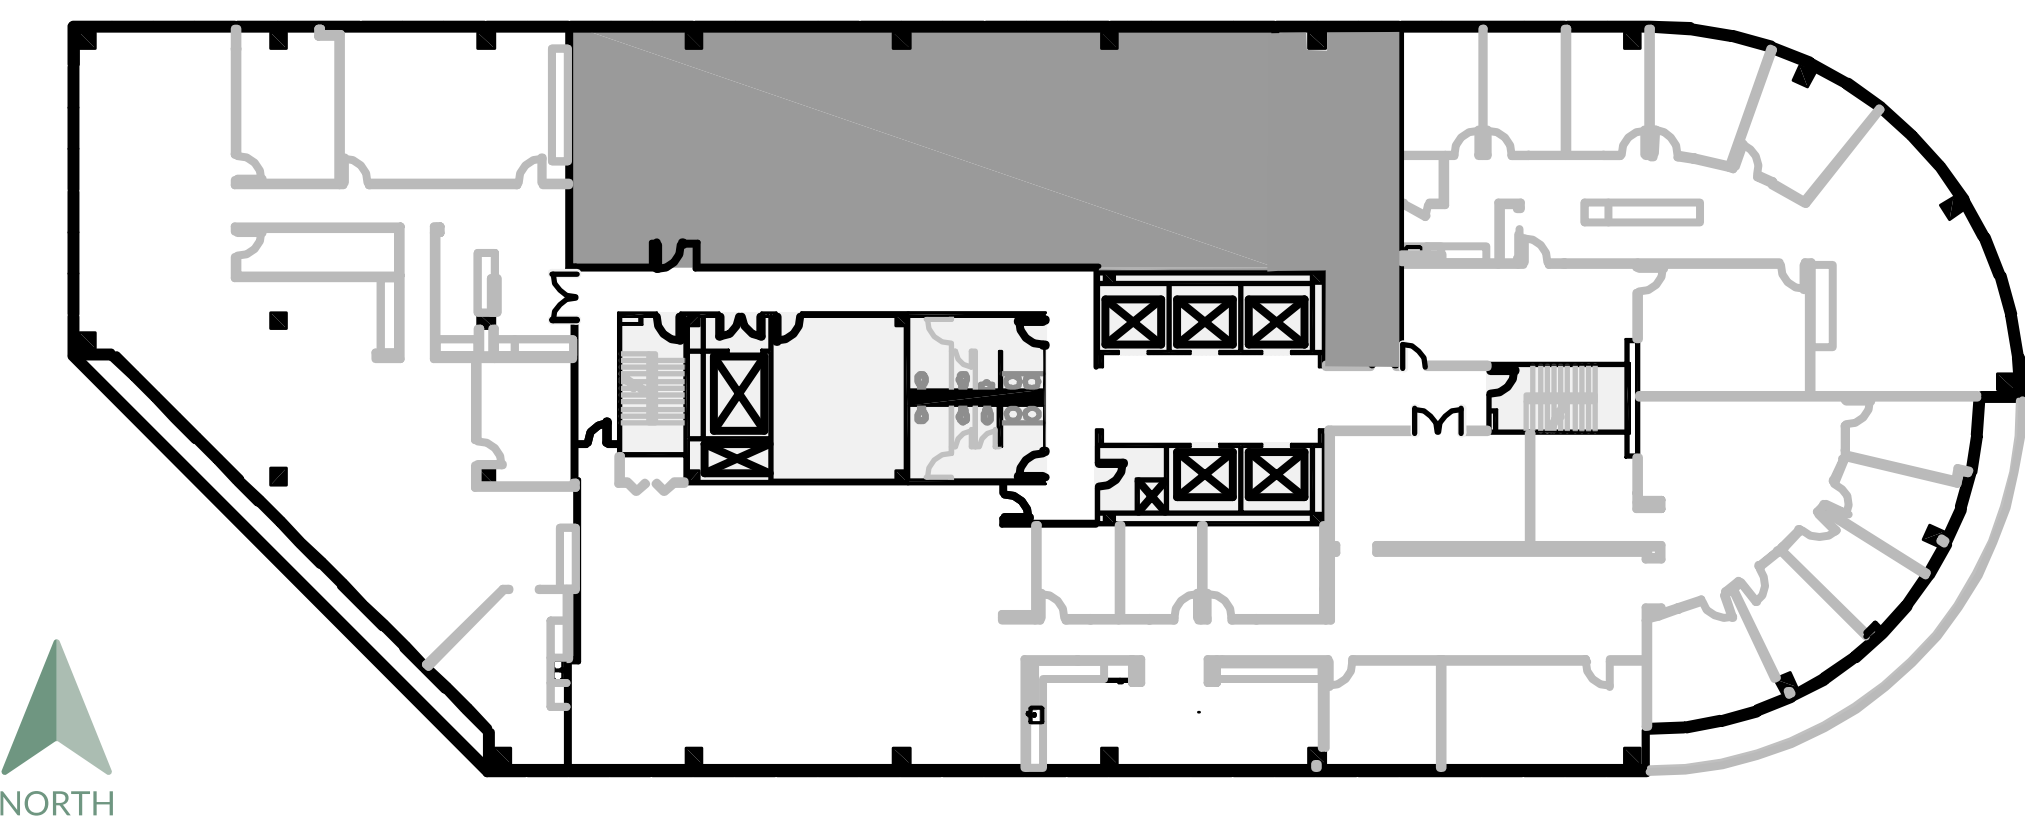

EIGHT

GREENWAY PLAZA

SUITE 450 3,675 RSF

Owned & Operated by  PARKWAY 832.308.6055 | pky.com