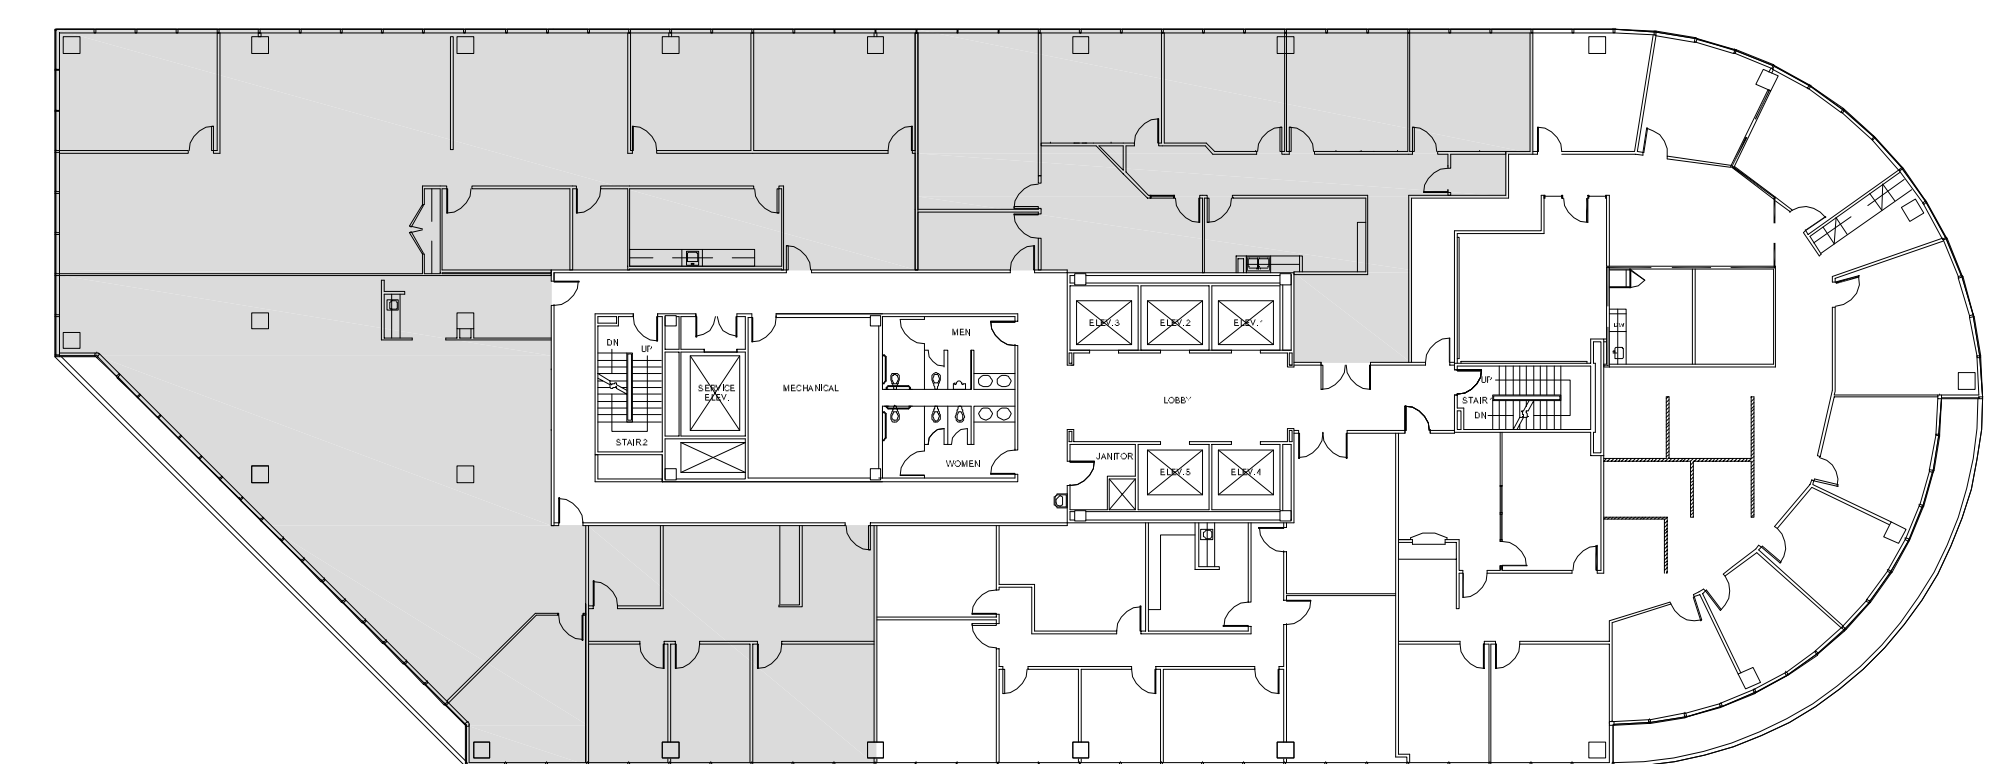

EIGHT

GREENWAY PLAZA

SUITE 610, 614, 615 & 618 **10,251 RSF**

Operated by  PARKWAY 832.308.6055 | pky.com

NORTH