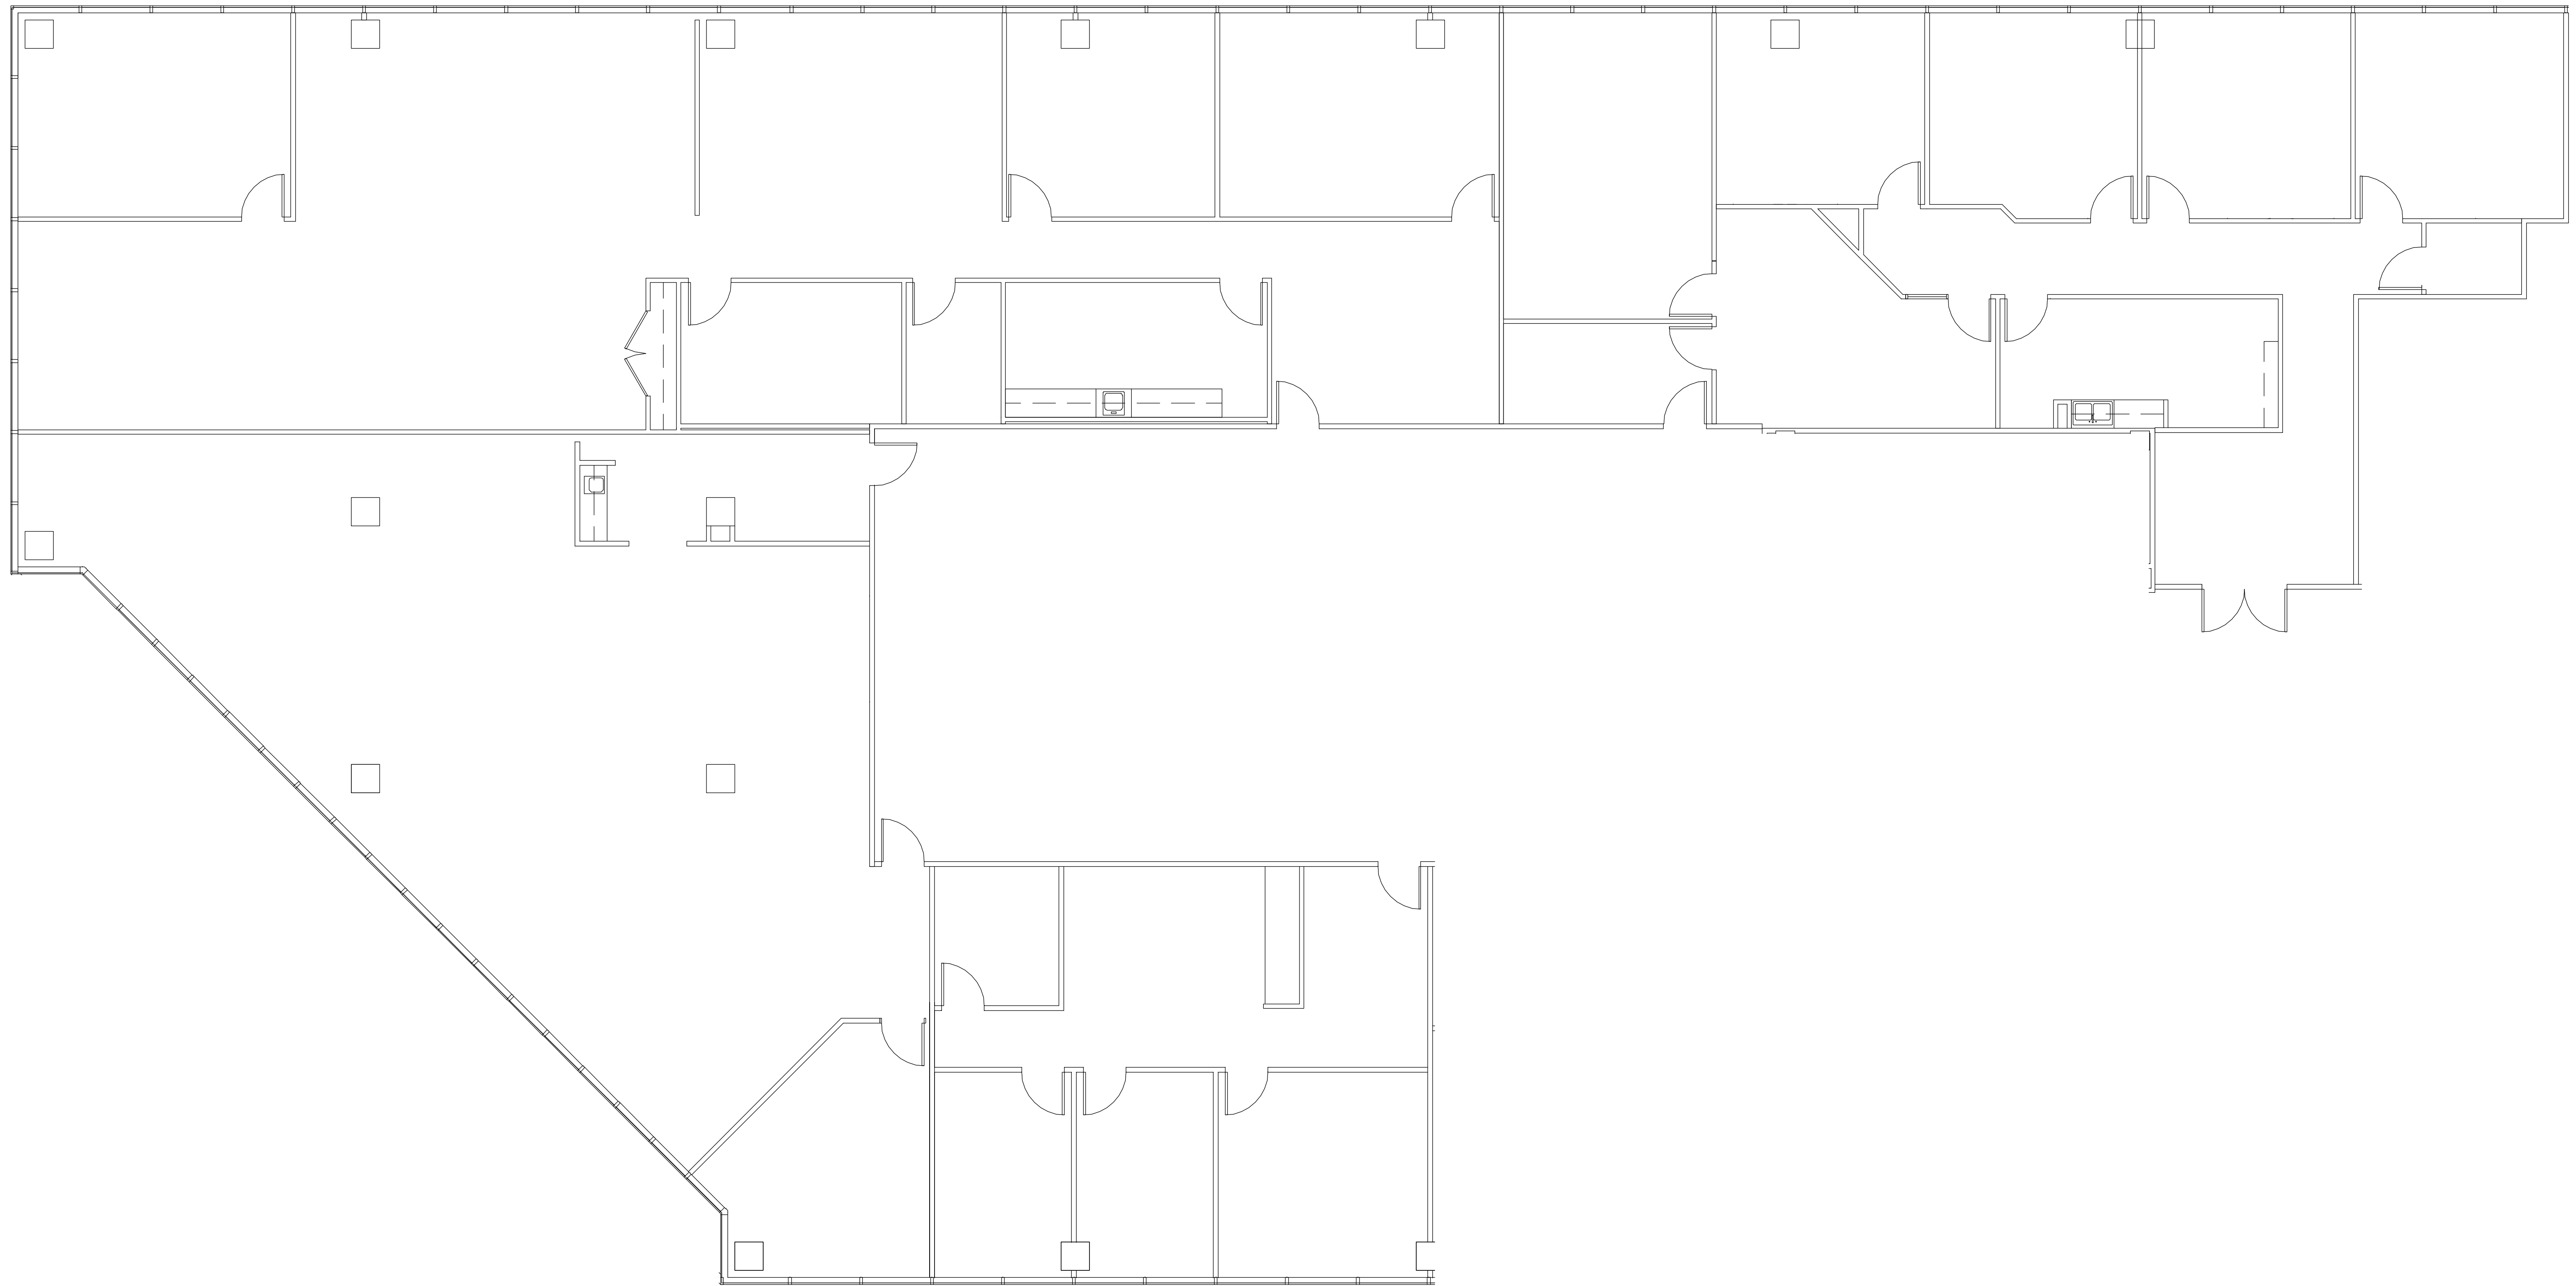

EIGHT

GREENWAY PLAZA

SUITE 610, 614, 615 & 618 **10,251 RSF**

Operated by  PARKWAY 832.308.6055 | pky.com

NORTH