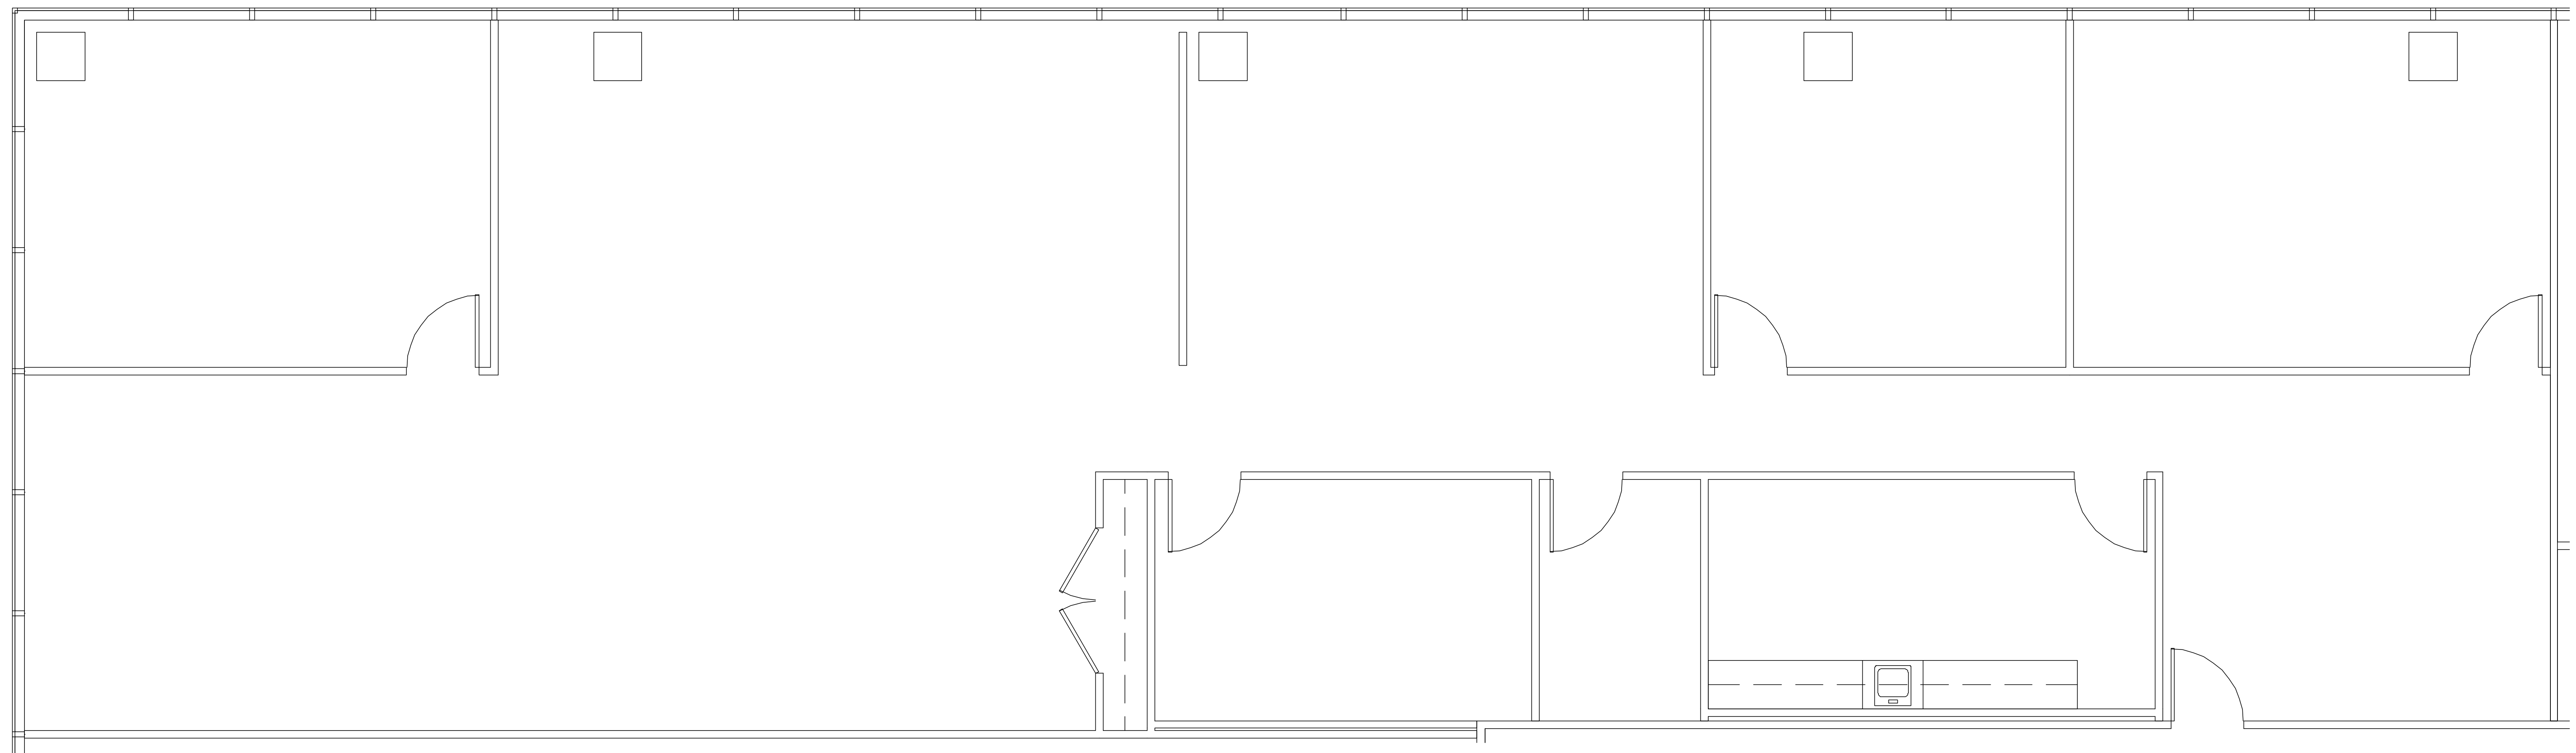

EIGHT

GREENWAY PLAZA

NORTH

SUITE 615 3,699 RSF

Owned & Operated by  PARKWAY 832.308.6055 | pky.com