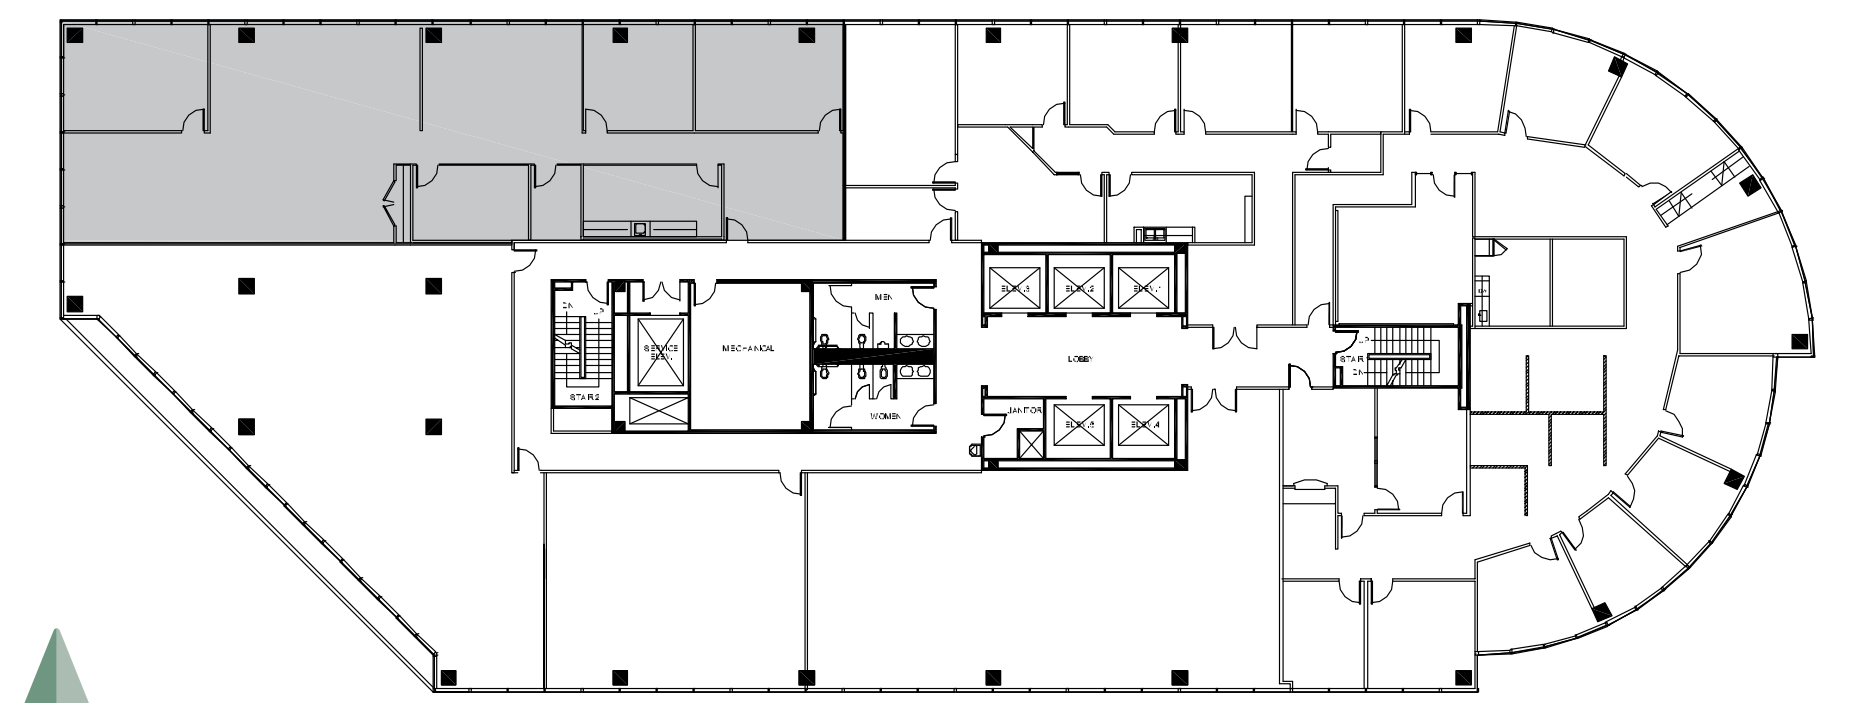

EIGHT

GREENWAY PLAZA

NORTH

SUITE 615 3,699 RSF

Owned & Operated by  PARKWAY 832.308.6055 | pky.com