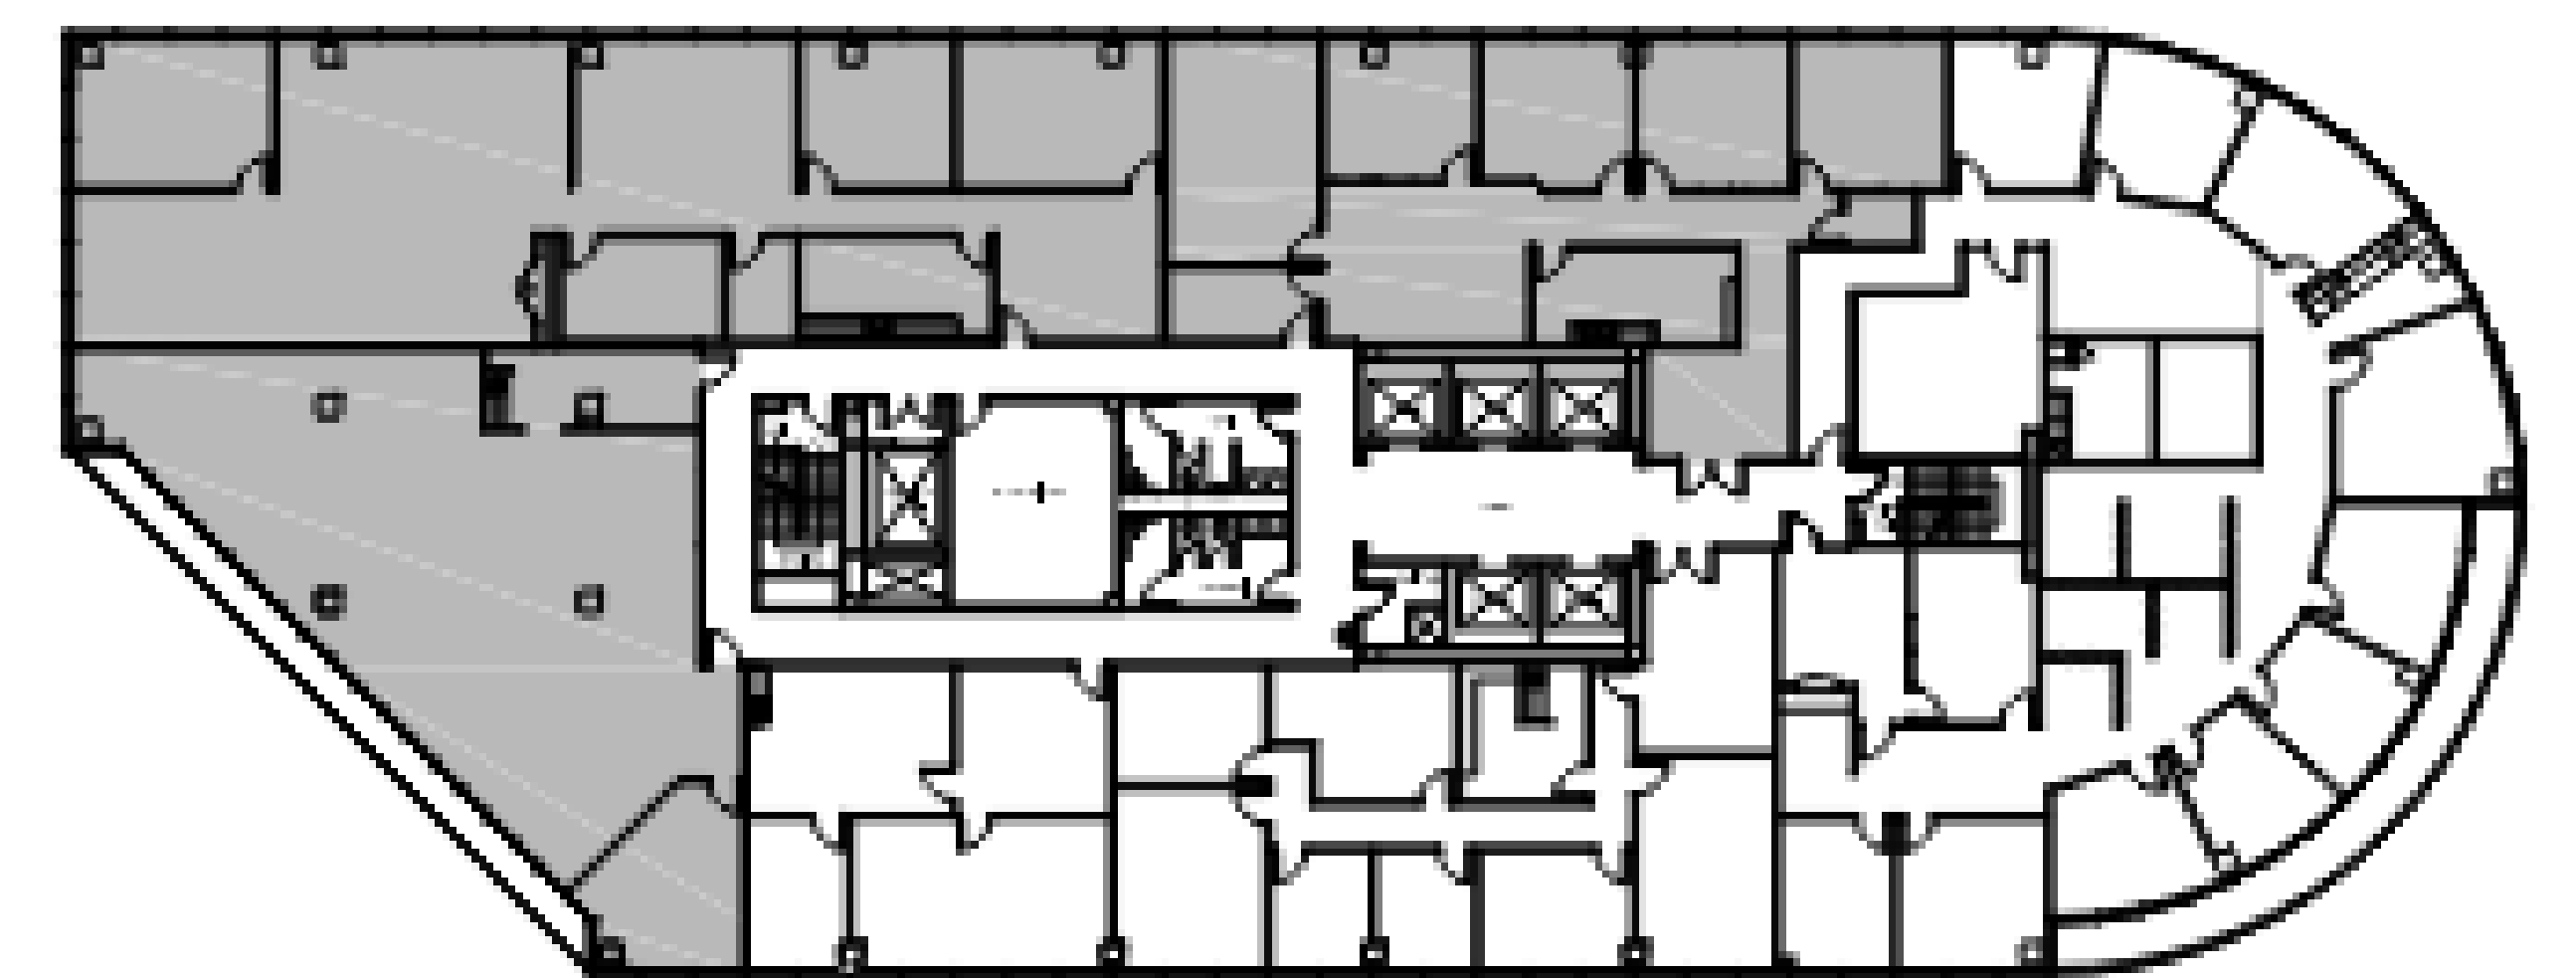

# EIGHT

GREENWAY PLAZA

SUITE 615 9,027 RSF

Operated by  PARKWAY 832.308.6055 | pky.com

NORTH