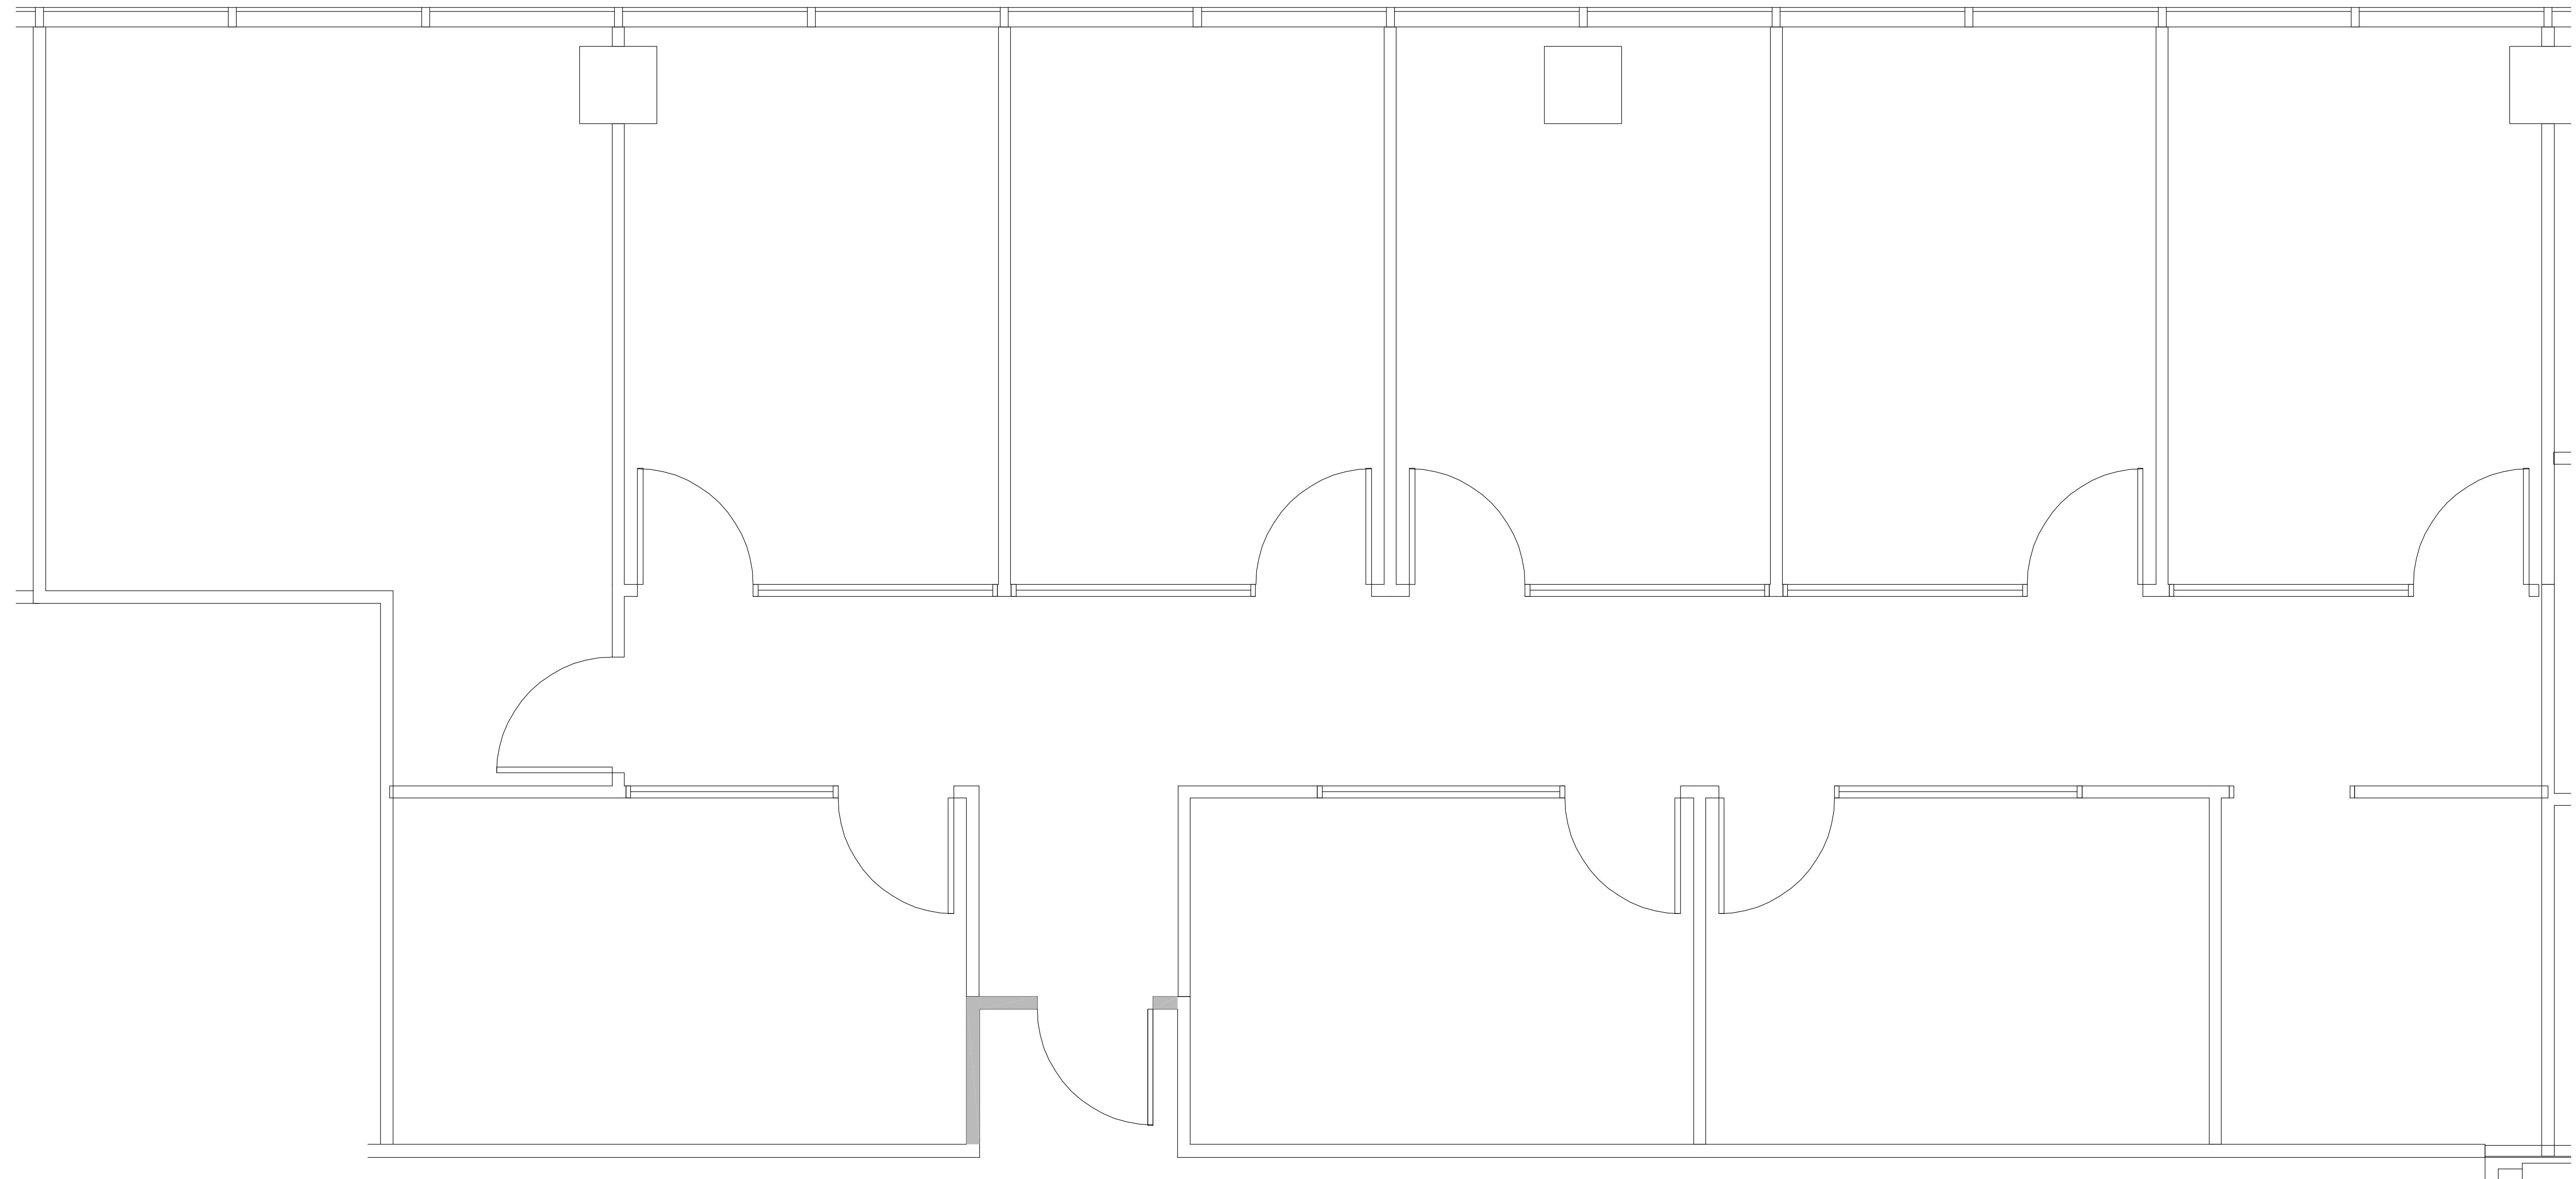

EIGHT

GREENWAY PLAZA

NORTH

SUITE 810 2,115 RSF

Owned & Operated by  PARKWAY 832.308.6055 | pky.com