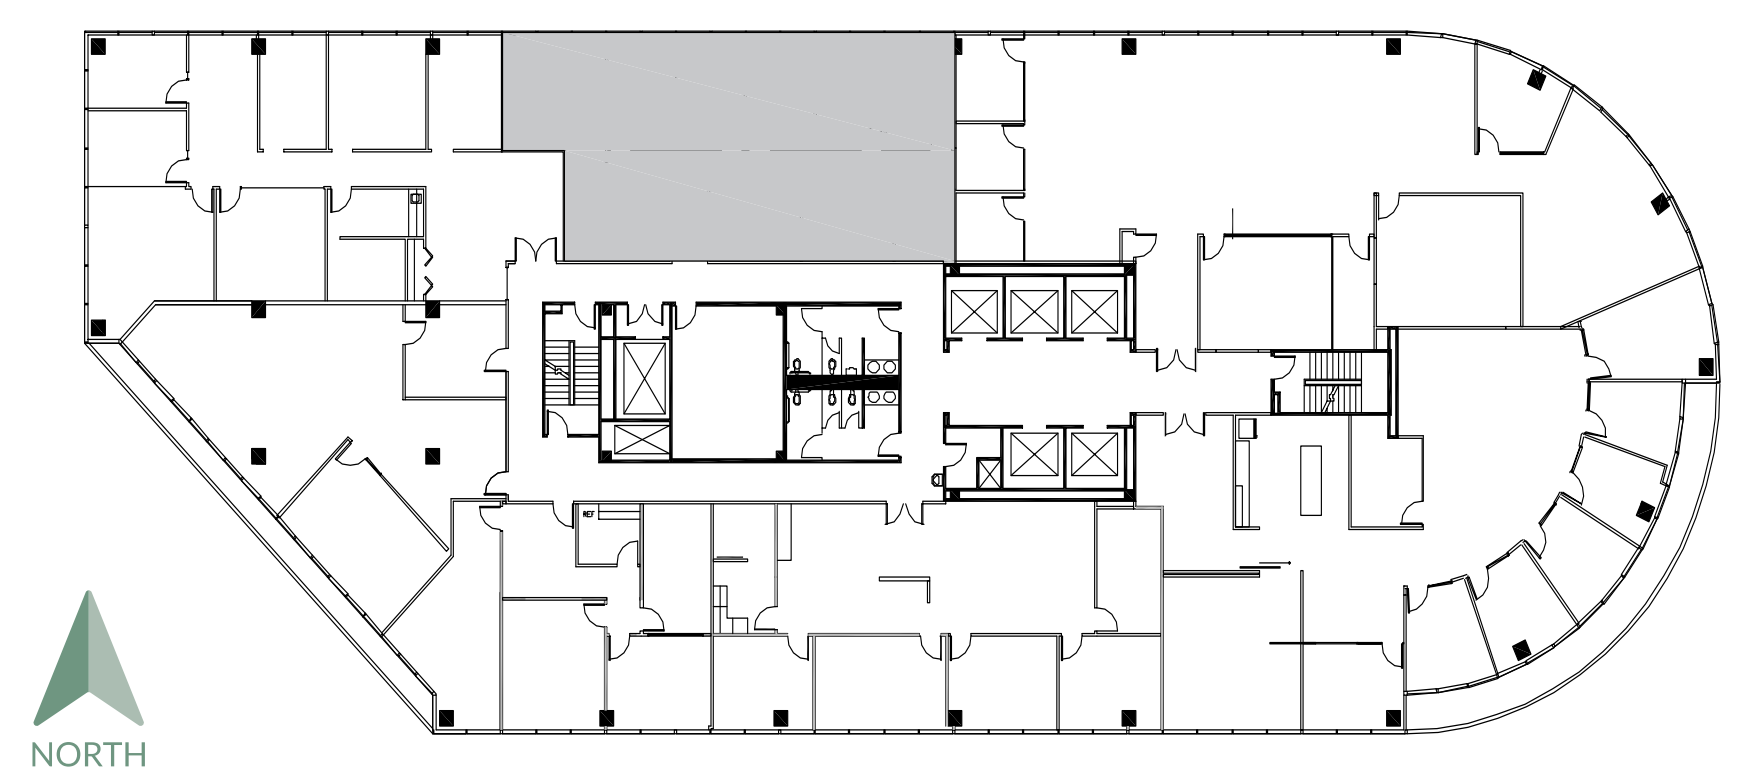

EIGHT

GREENWAY PLAZA

NORTH

SUITE 810 2,115 RSF

Owned & Operated by  PARKWAY 832.308.6055 | pky.com