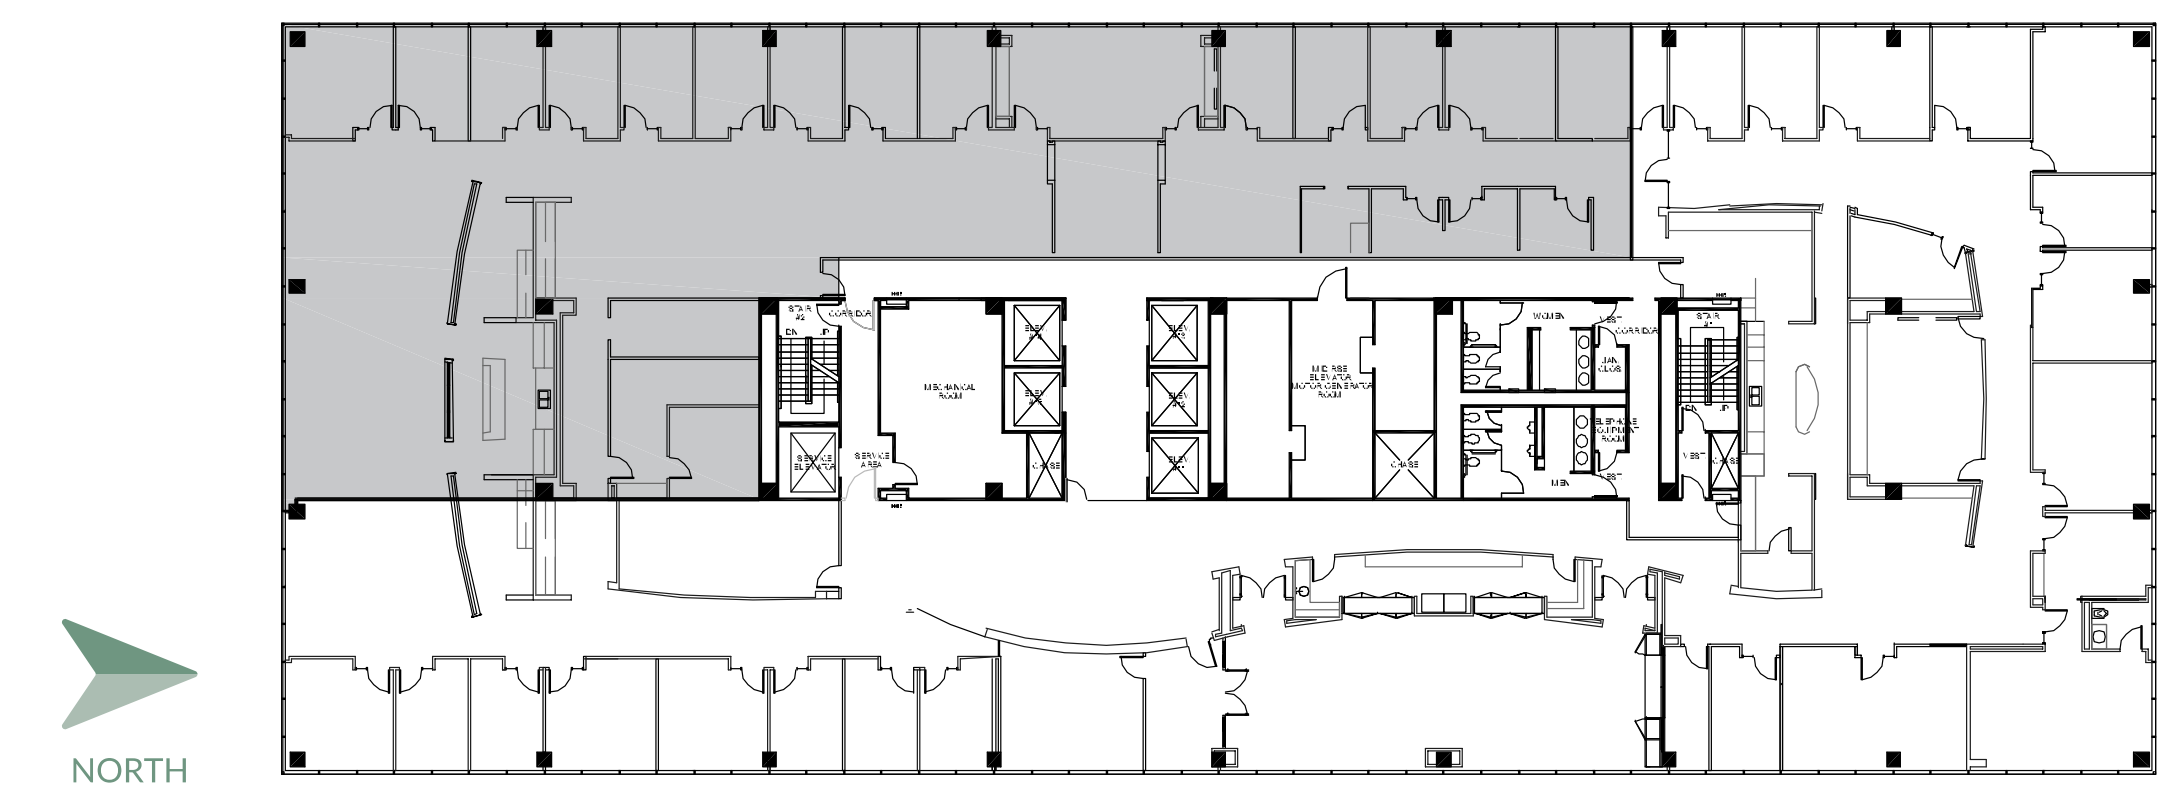

NINE

GREENWAY PLAZA

SUITE 2350 9,205 RSF