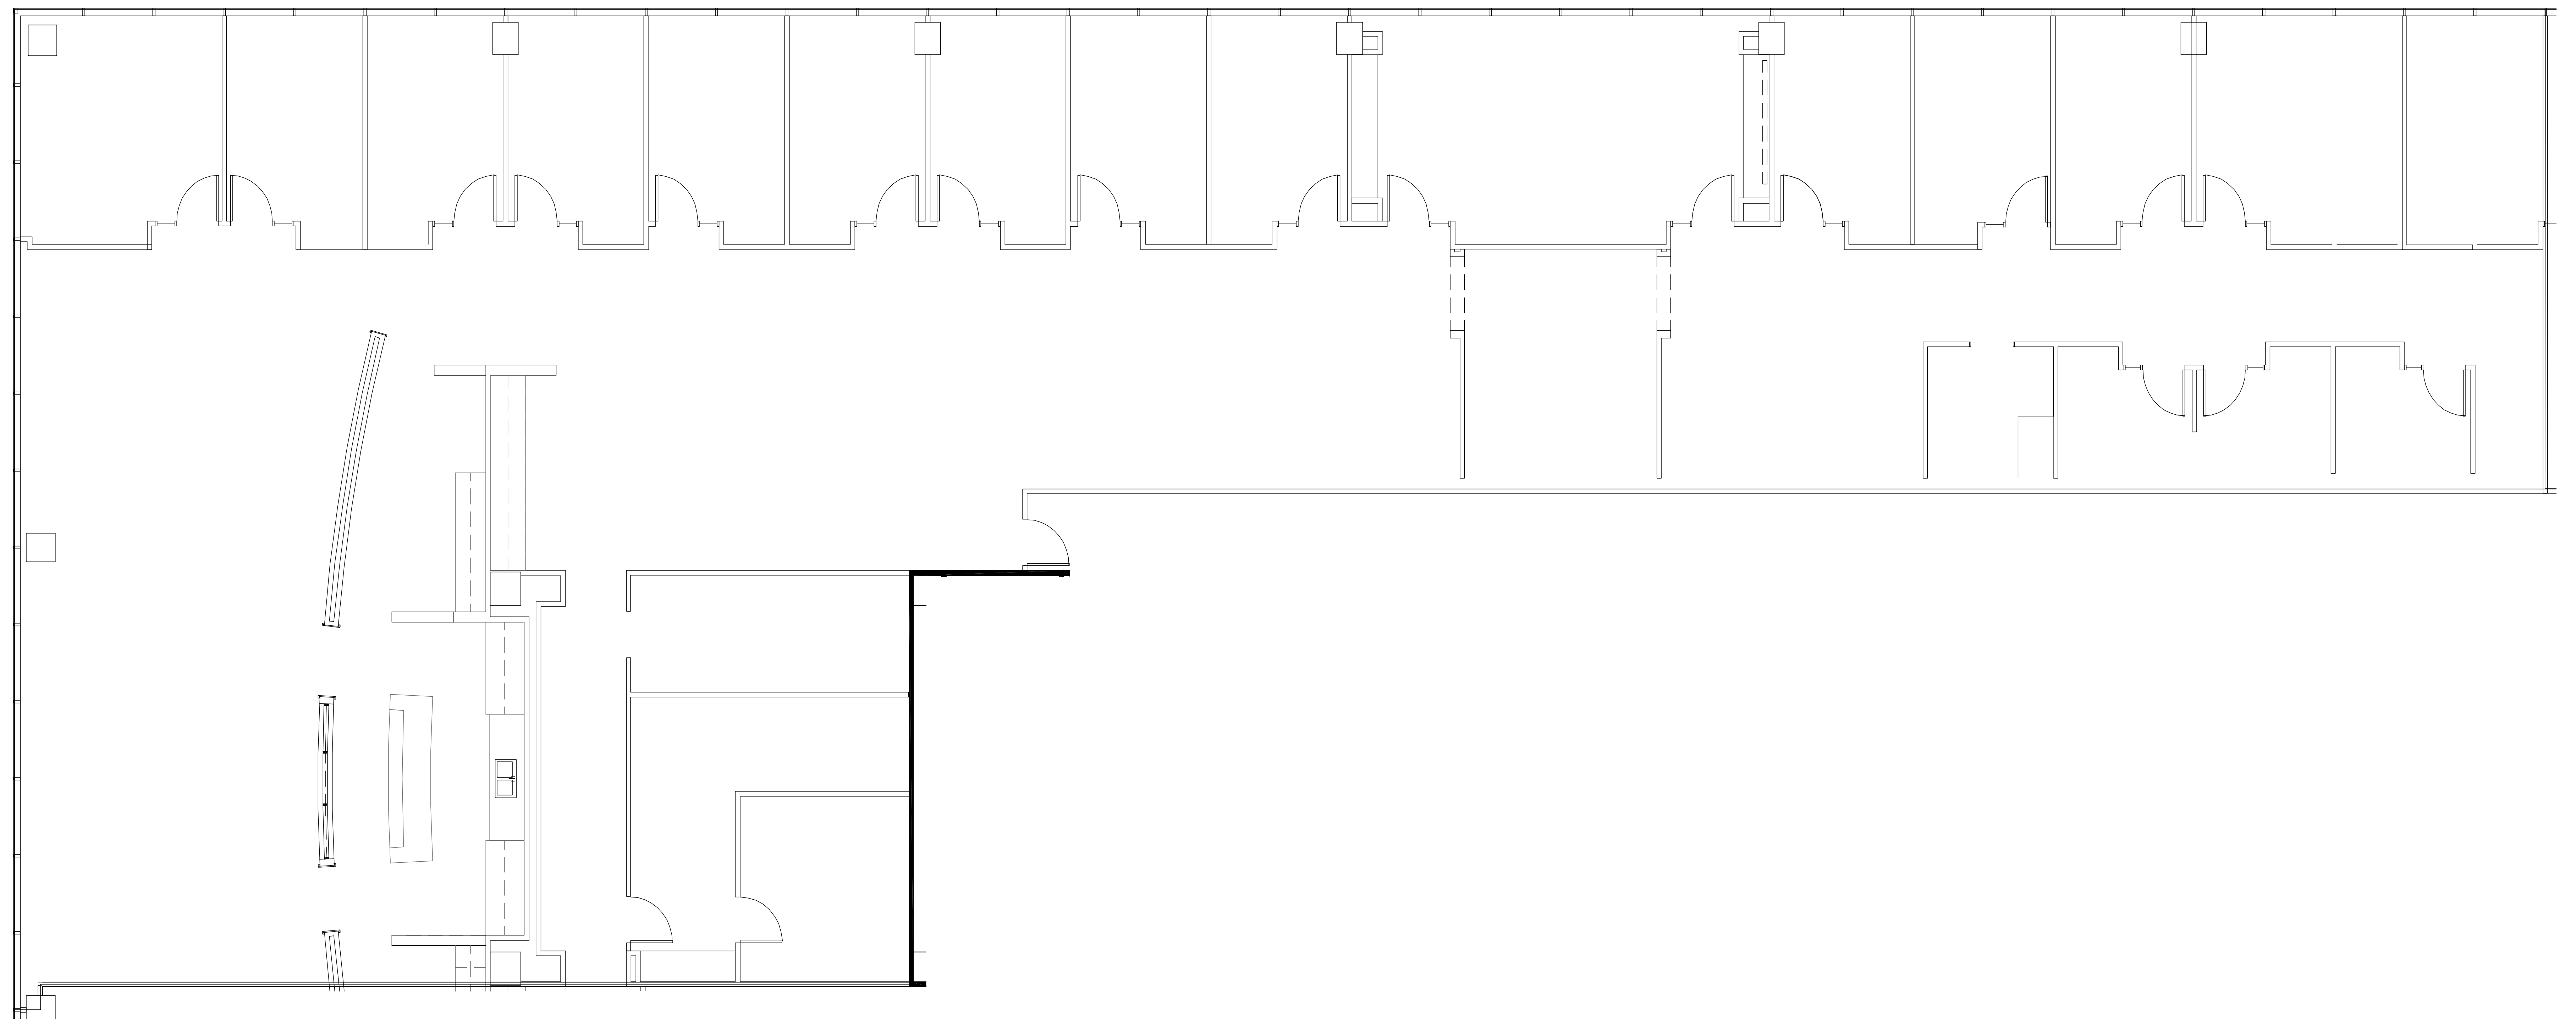

NINE

GREENWAY PLAZA

SUITE 2350 9,205 RSF