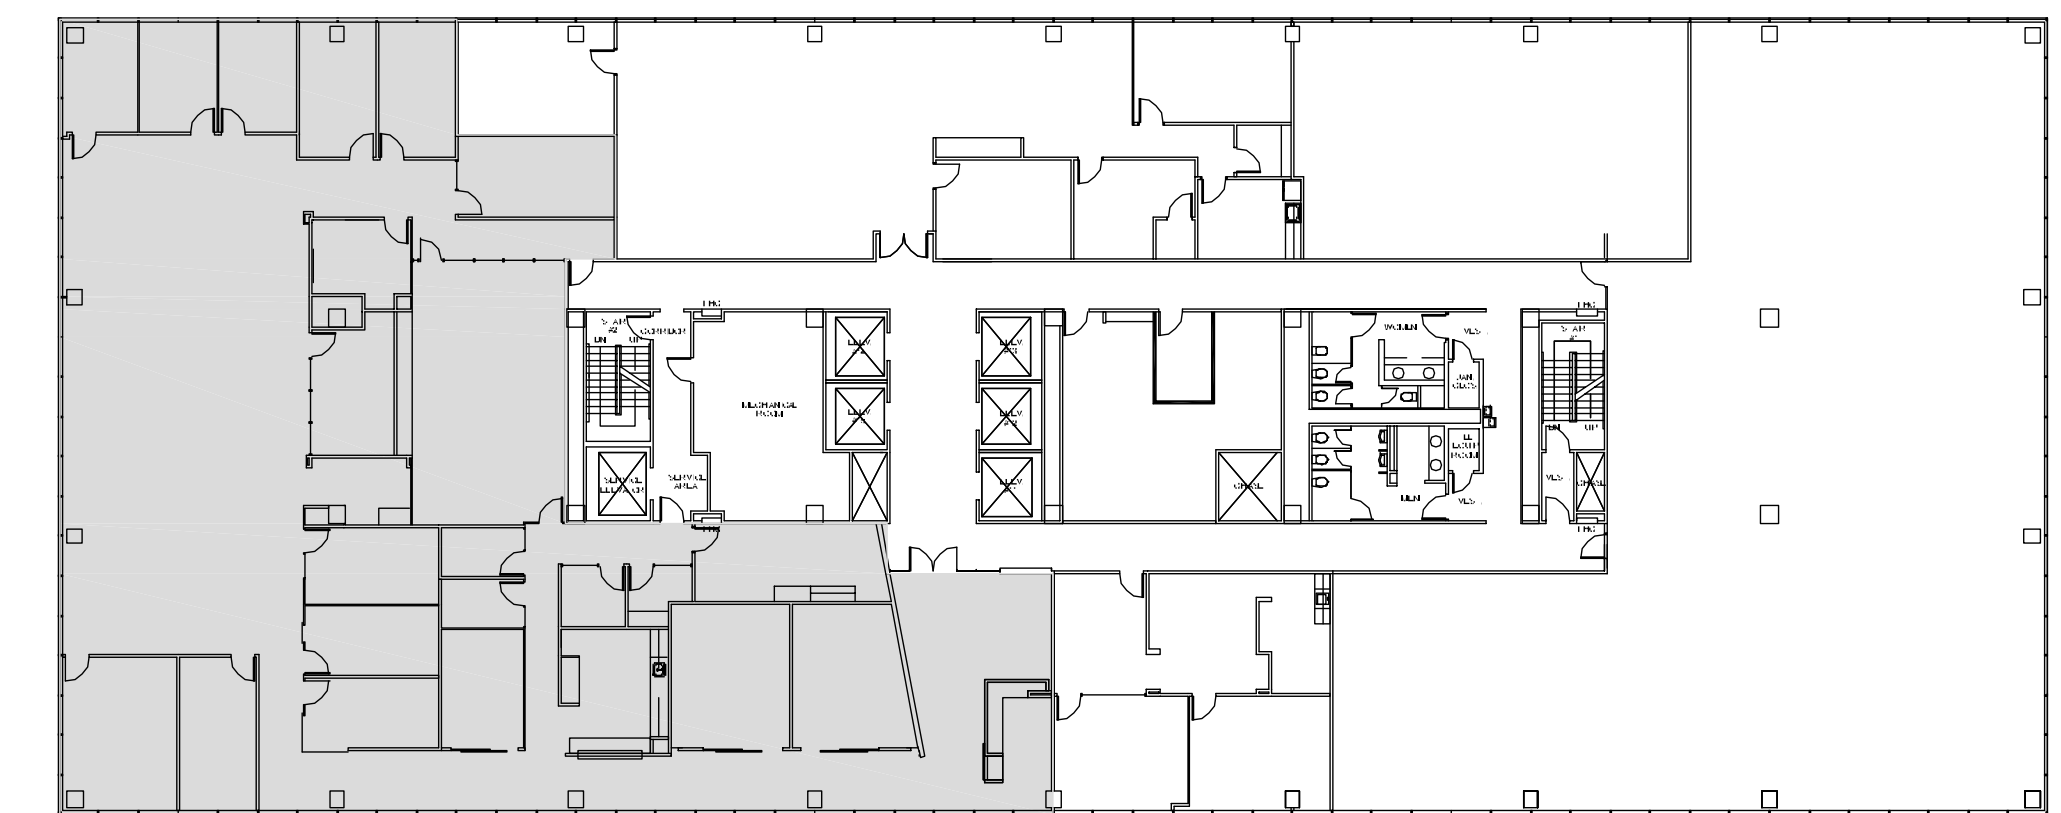

# NINE

GREENWAY PLAZA

SUITE 3000 10,183 RSF

NORTH