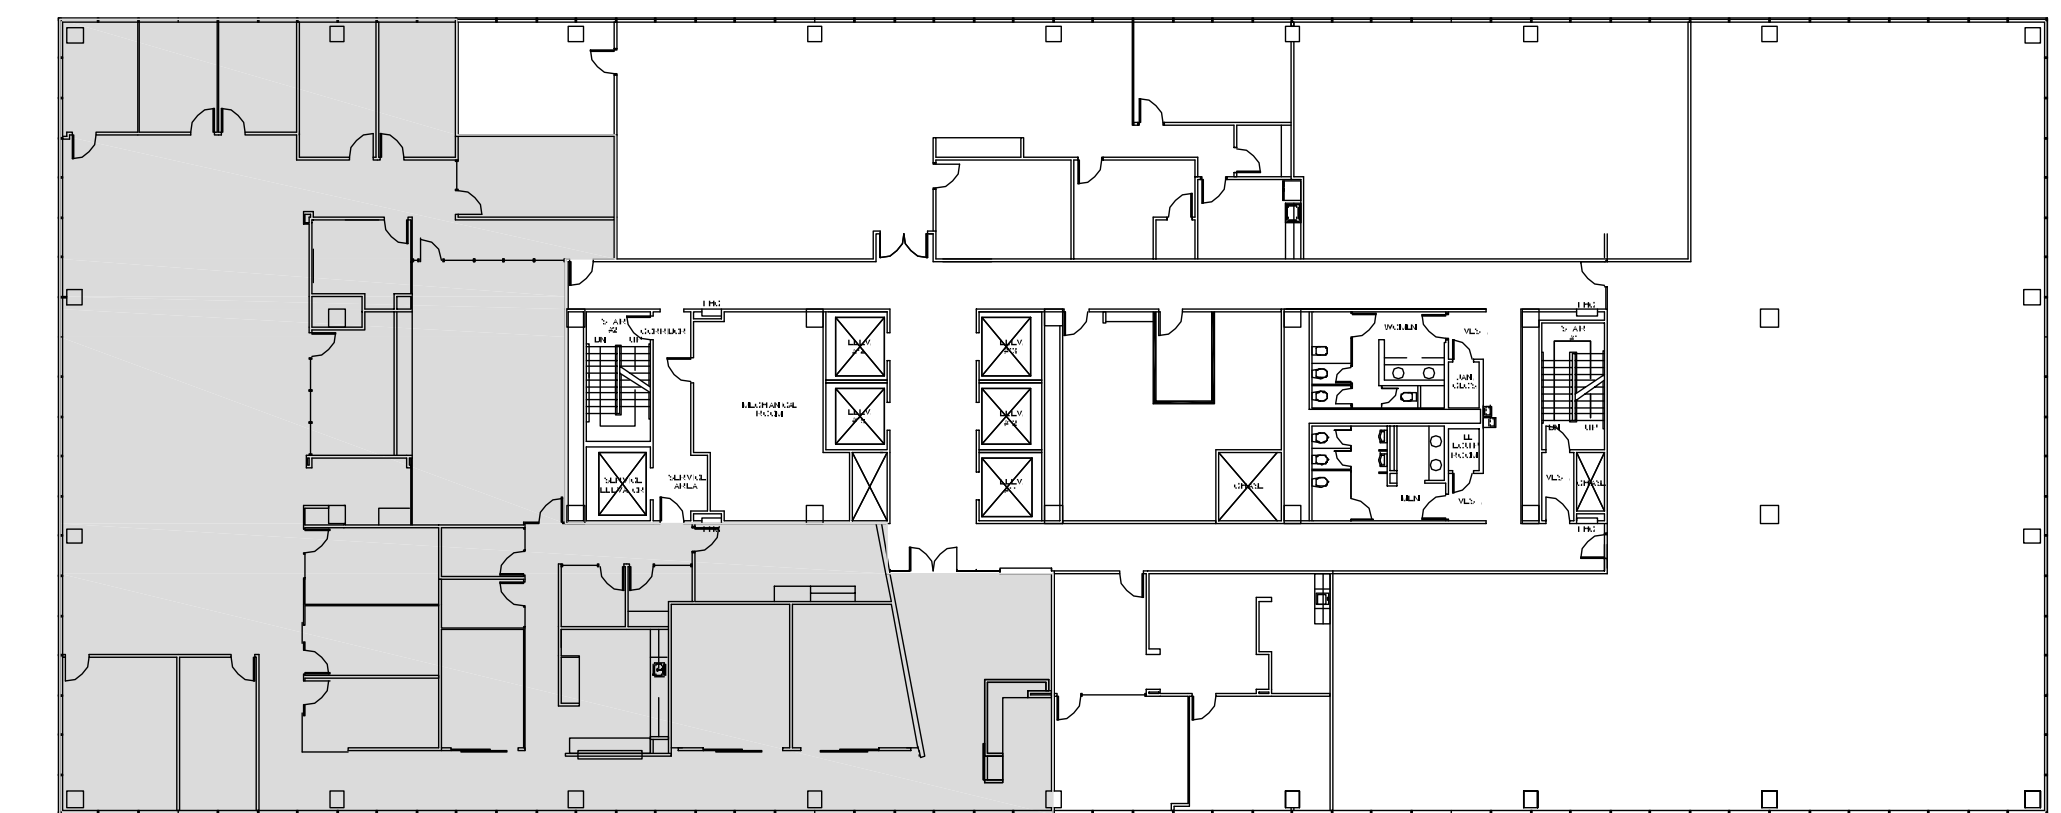

NINE

GREENWAY PLAZA

SUITE 3000 9,958 RSF

Operated by  PARKWAY 832.308.6055 | pky.com