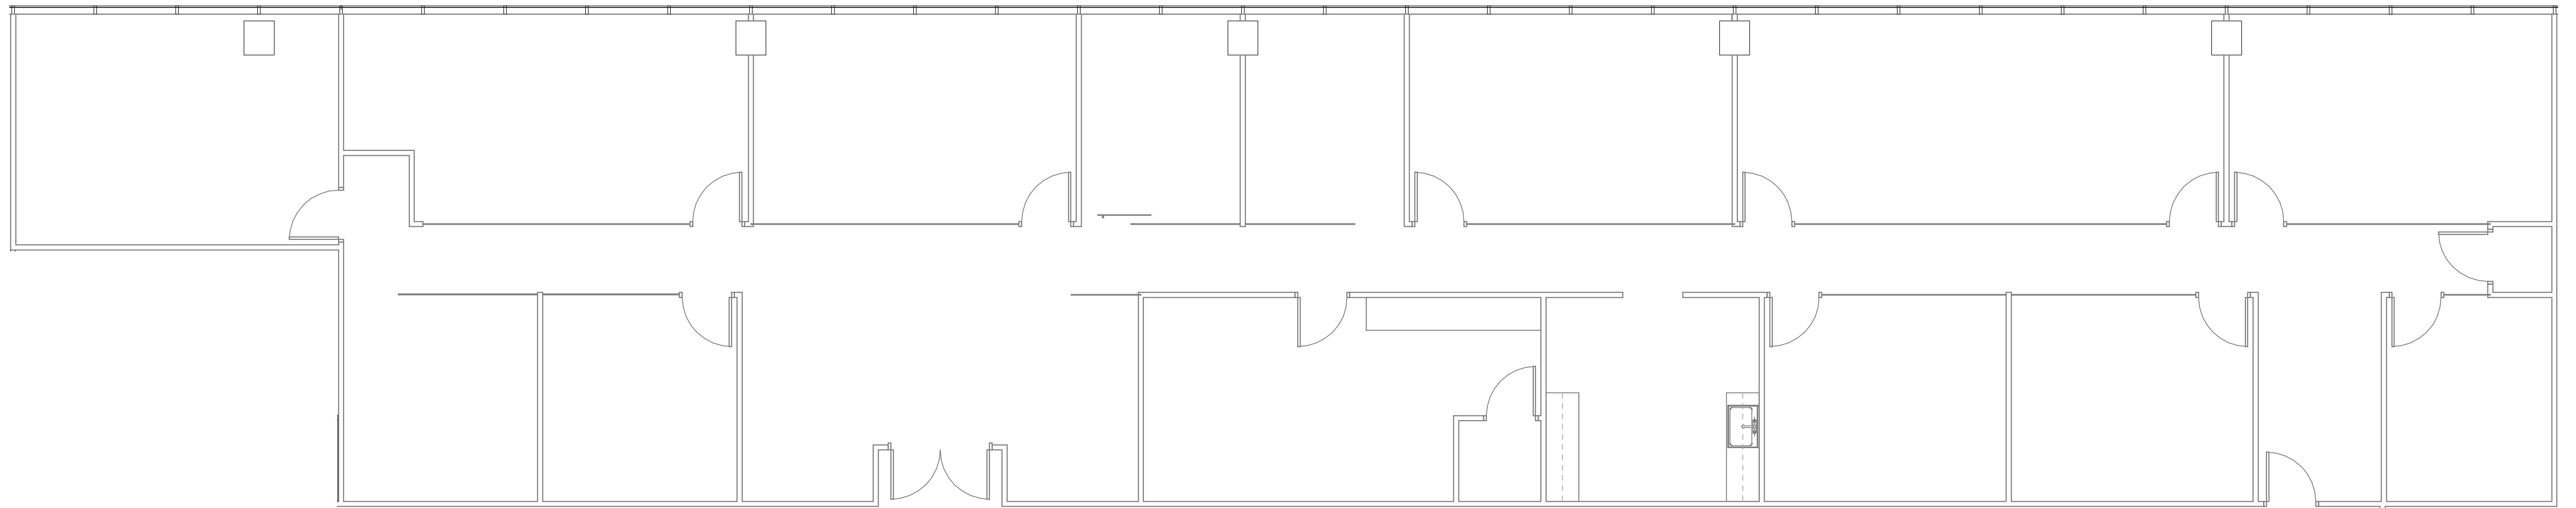

NINE

GREENWAY PLAZA

SUITE 3030 5,252 RSF