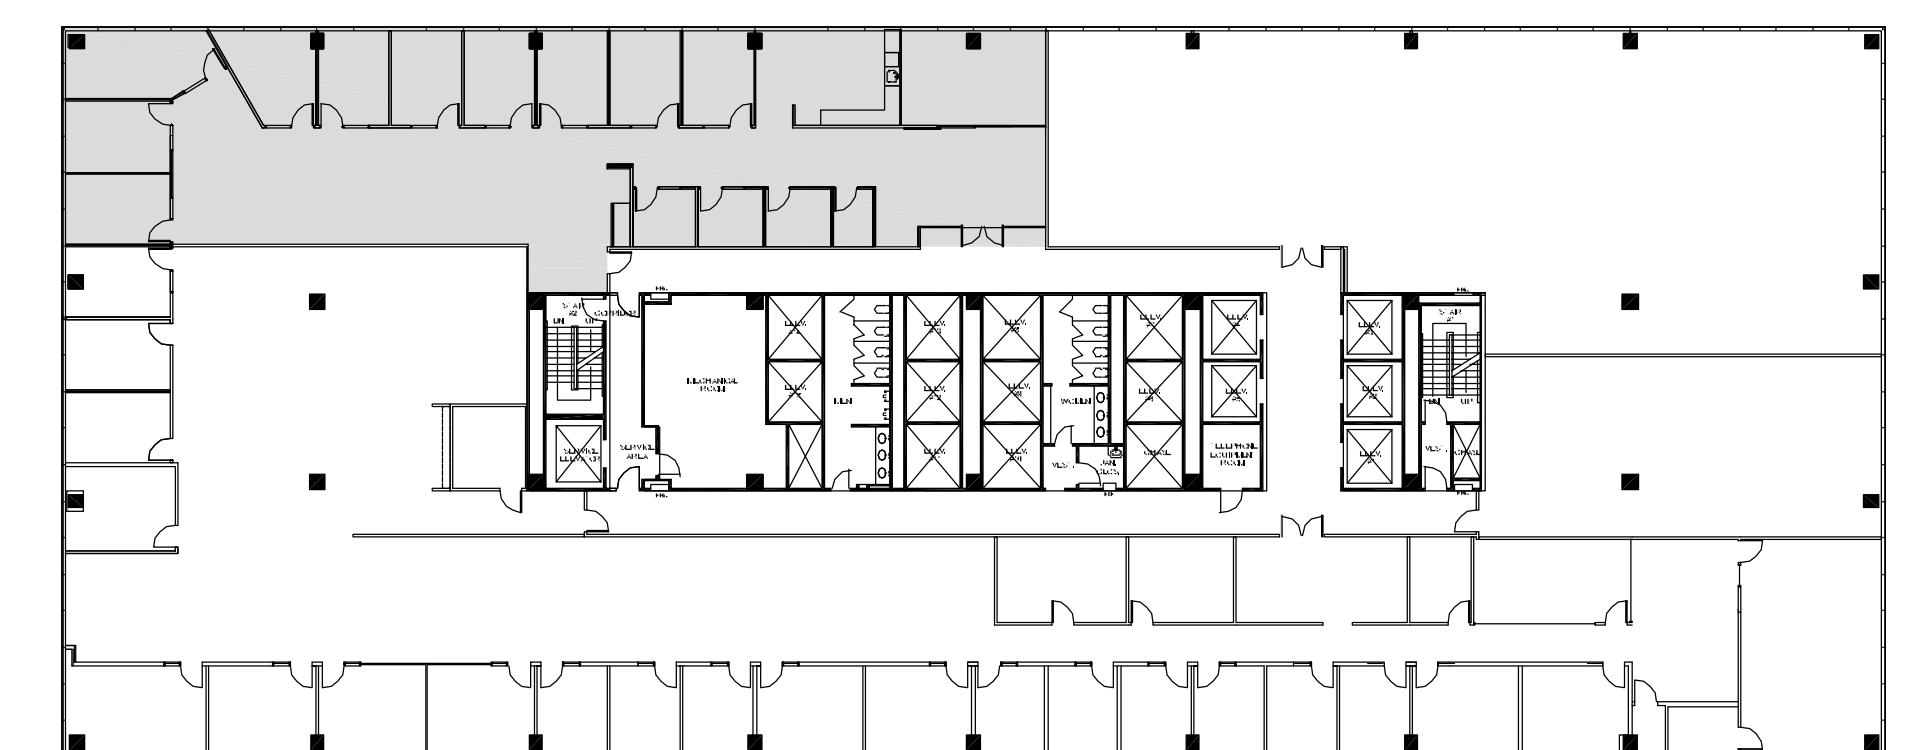

NINE

GREENWAY PLAZA

SUITE 825 4,874 RSF

RIGHT NOW SPACE 

RECEPTION

TILE FLOOR

FEATURE WALL

BLACK DOORS / FRAMES

BREAK

PLAM COUNTERTOP

PLAM CABINET / SHELVING

TILE FLOOR

ALTERNATE BACKSPLASH

COMMON AREA

MODULAR CARPET

PAINT