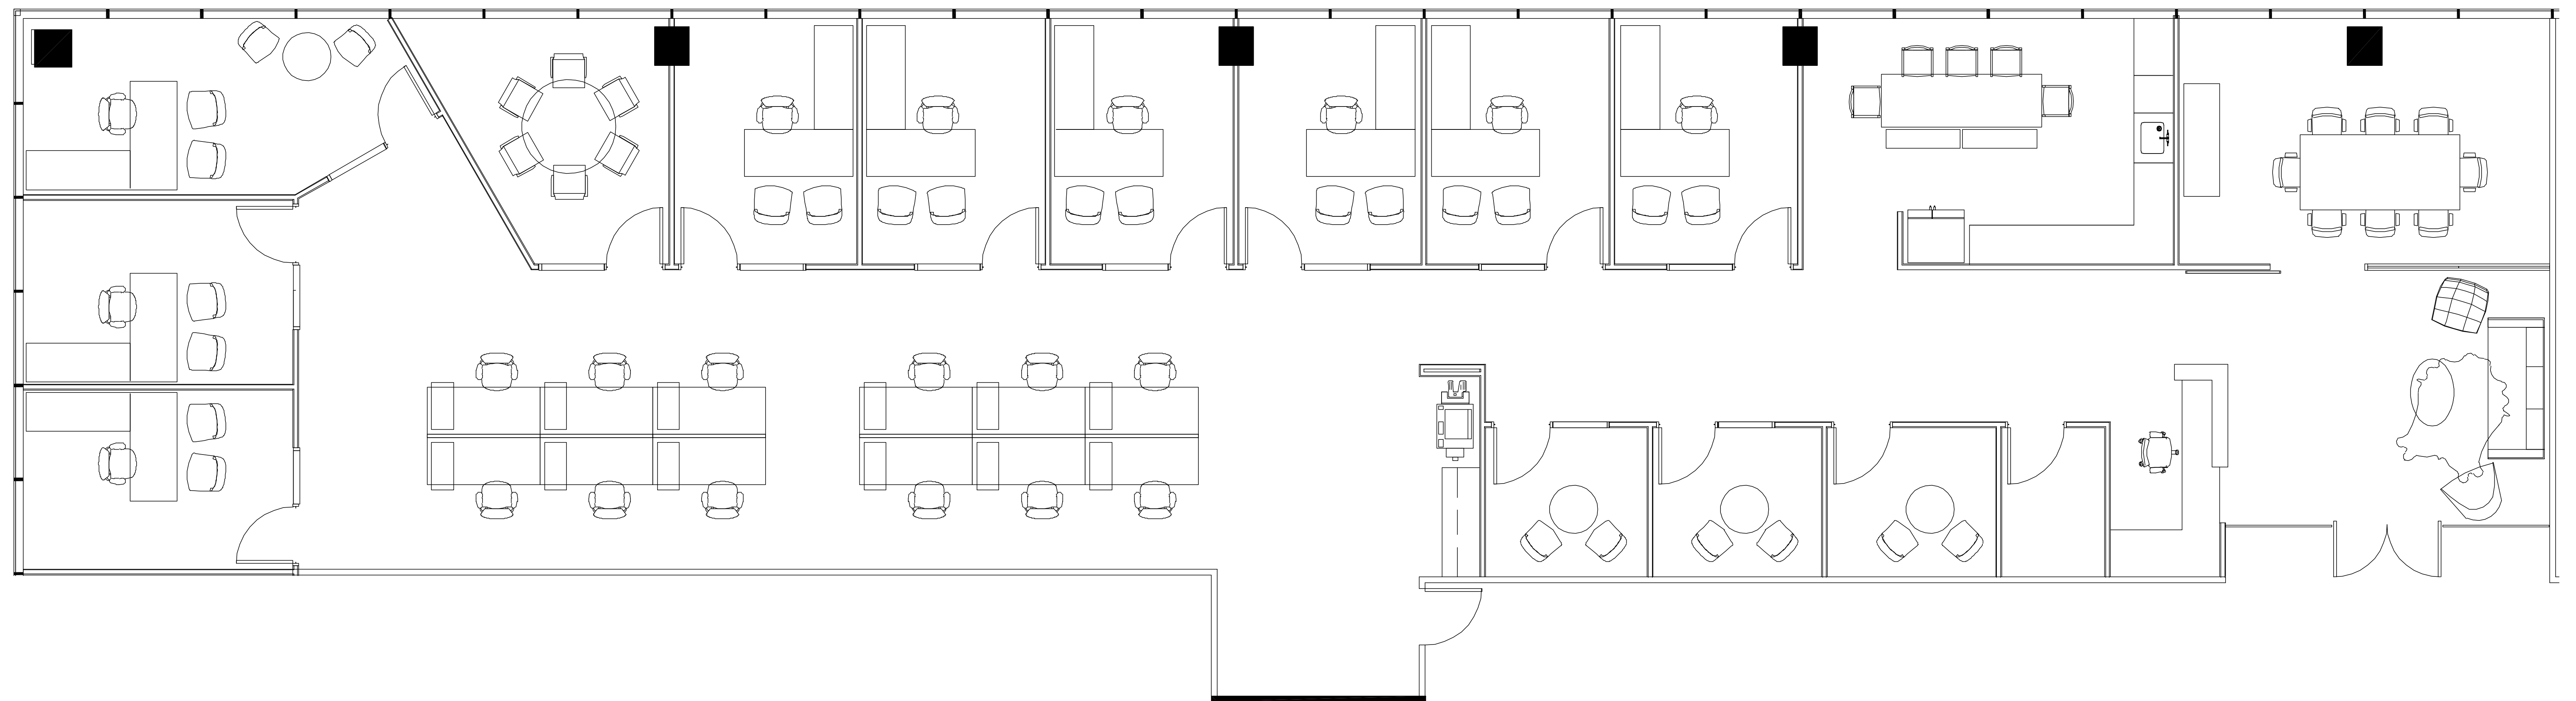

NINE

GREENWAY PLAZA

SUITE 825 4,874 RSF

RIGHT NOW SPACE 

RECEPTION

TILE FLOOR

FEATURE WALL

BLACK DOORS / FRAMES

BREAK

PLAM COUNTERTOP

PLAM CABINET / SHELVING

TILE FLOOR

ALTERNATE BACKSPLASH

COMMON AREA

MODULAR CARPET

PAINT

VCT FLOORING

LIGHTING

RECEPTION

CORRIDOR

CONFERENCE

BREAK

SUITE 825 "REFINED CONTEMPORARY"