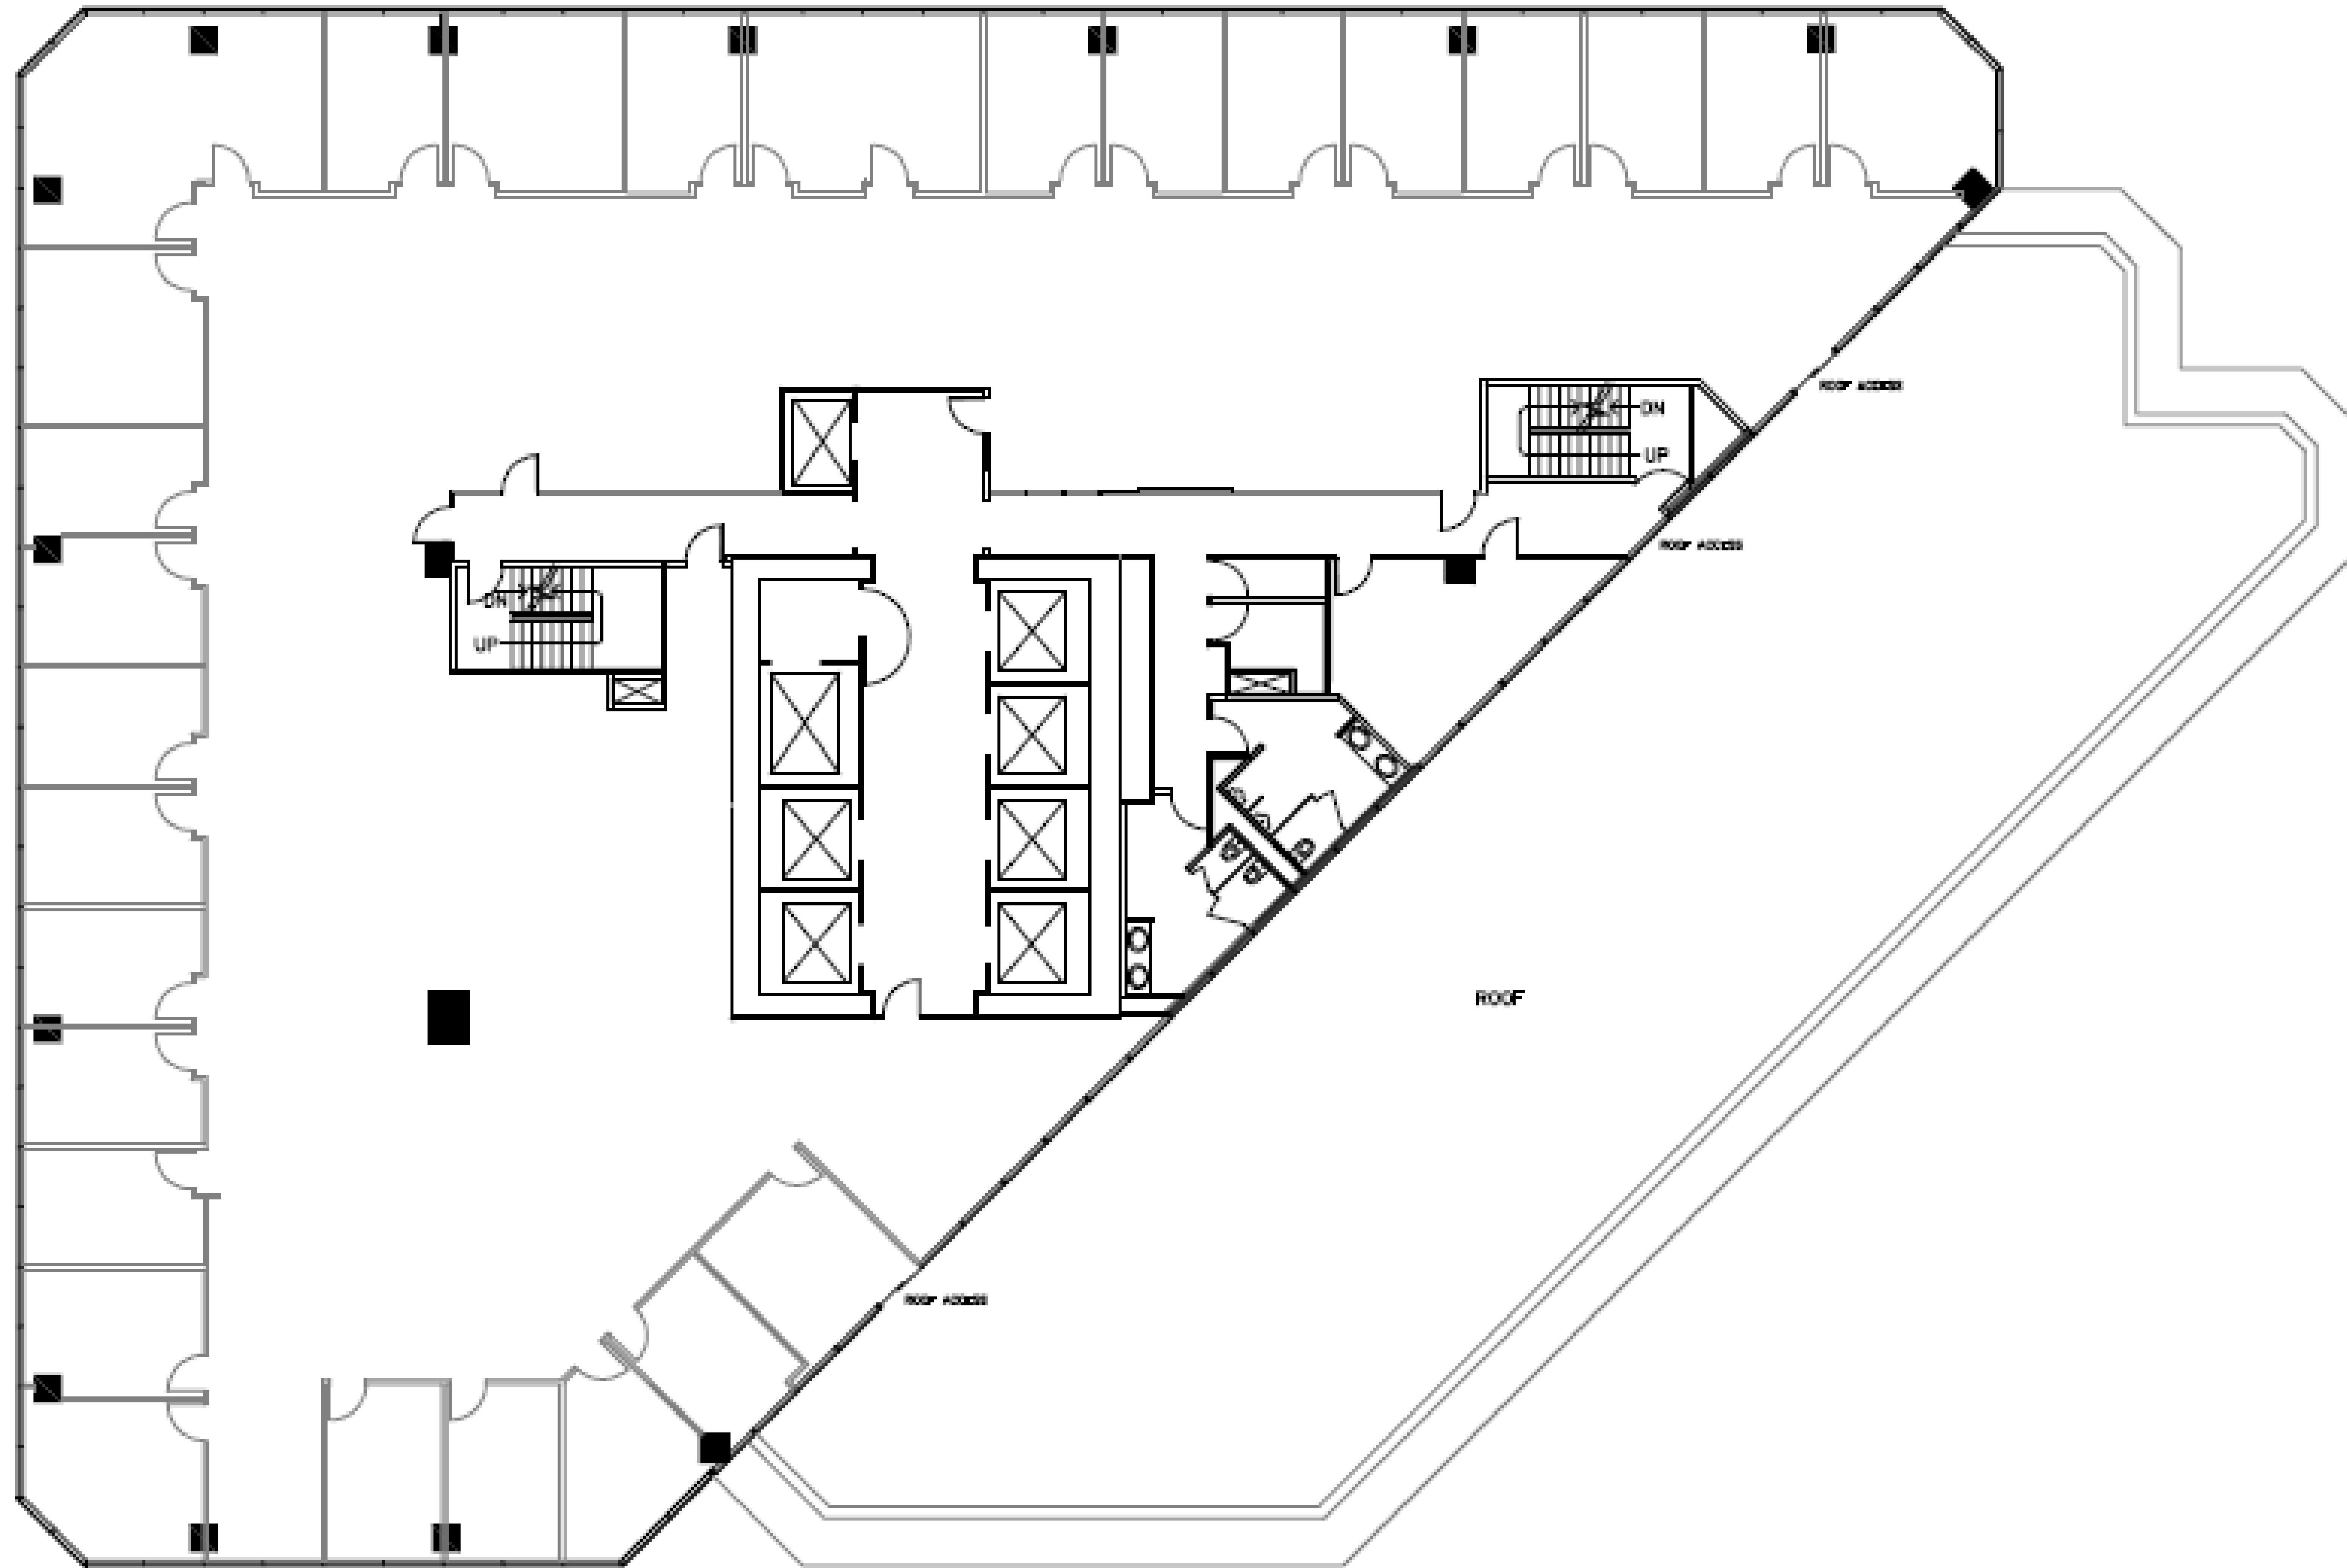

# PHOENIX TOWER

AT GREENWAY PLAZA

SUITE 3300 14,140 RSF