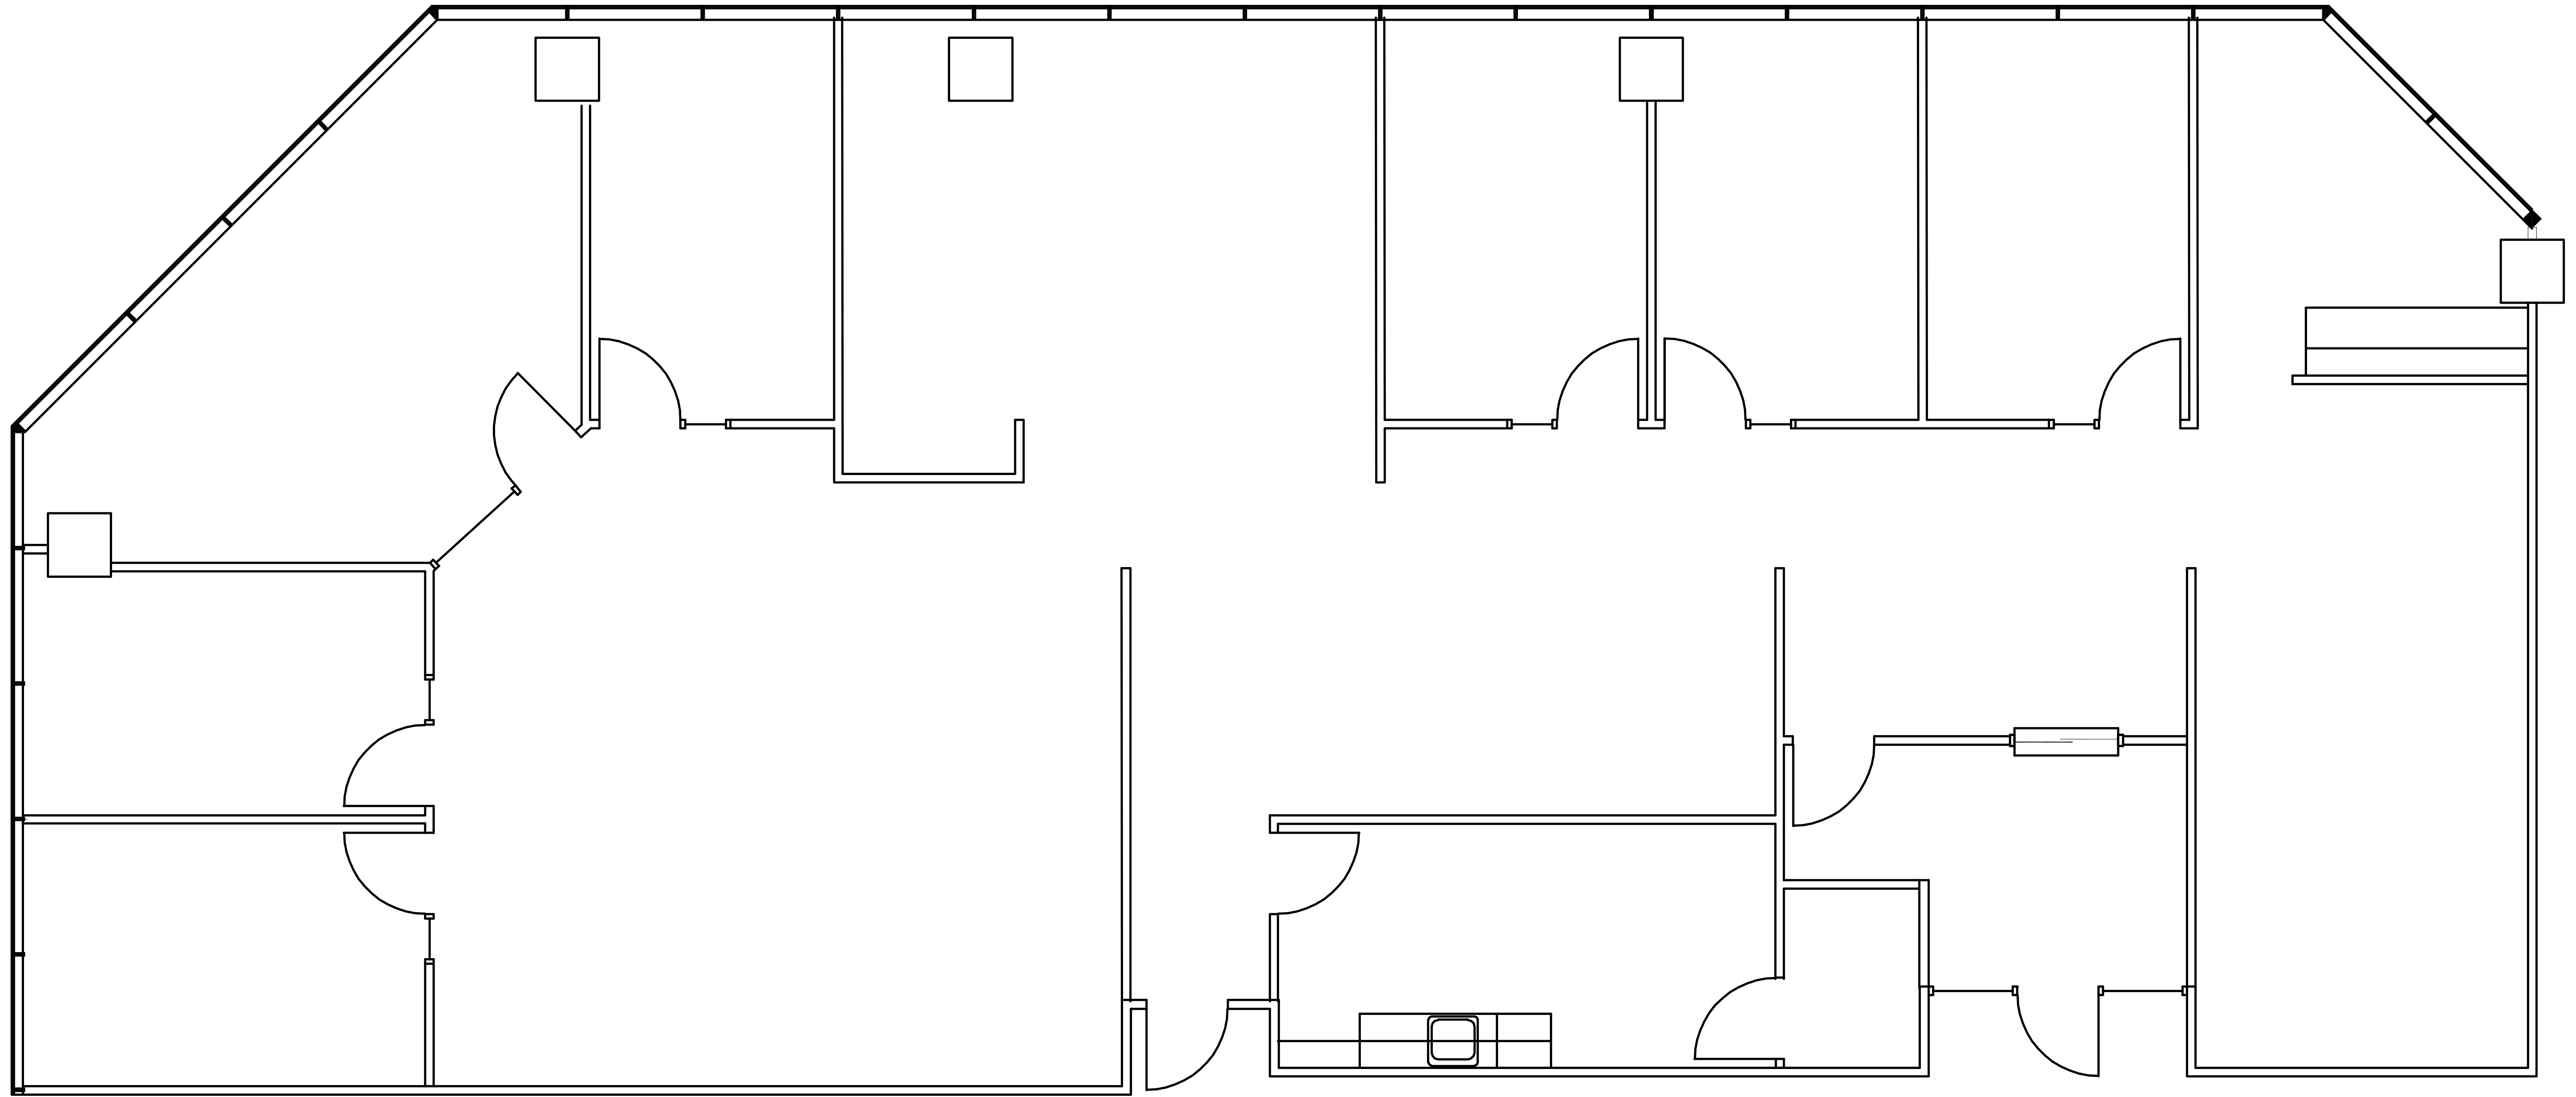

# PHOENIX TOWER

AT GREENWAY PLAZA

SUITE 1130 4,240 RSF