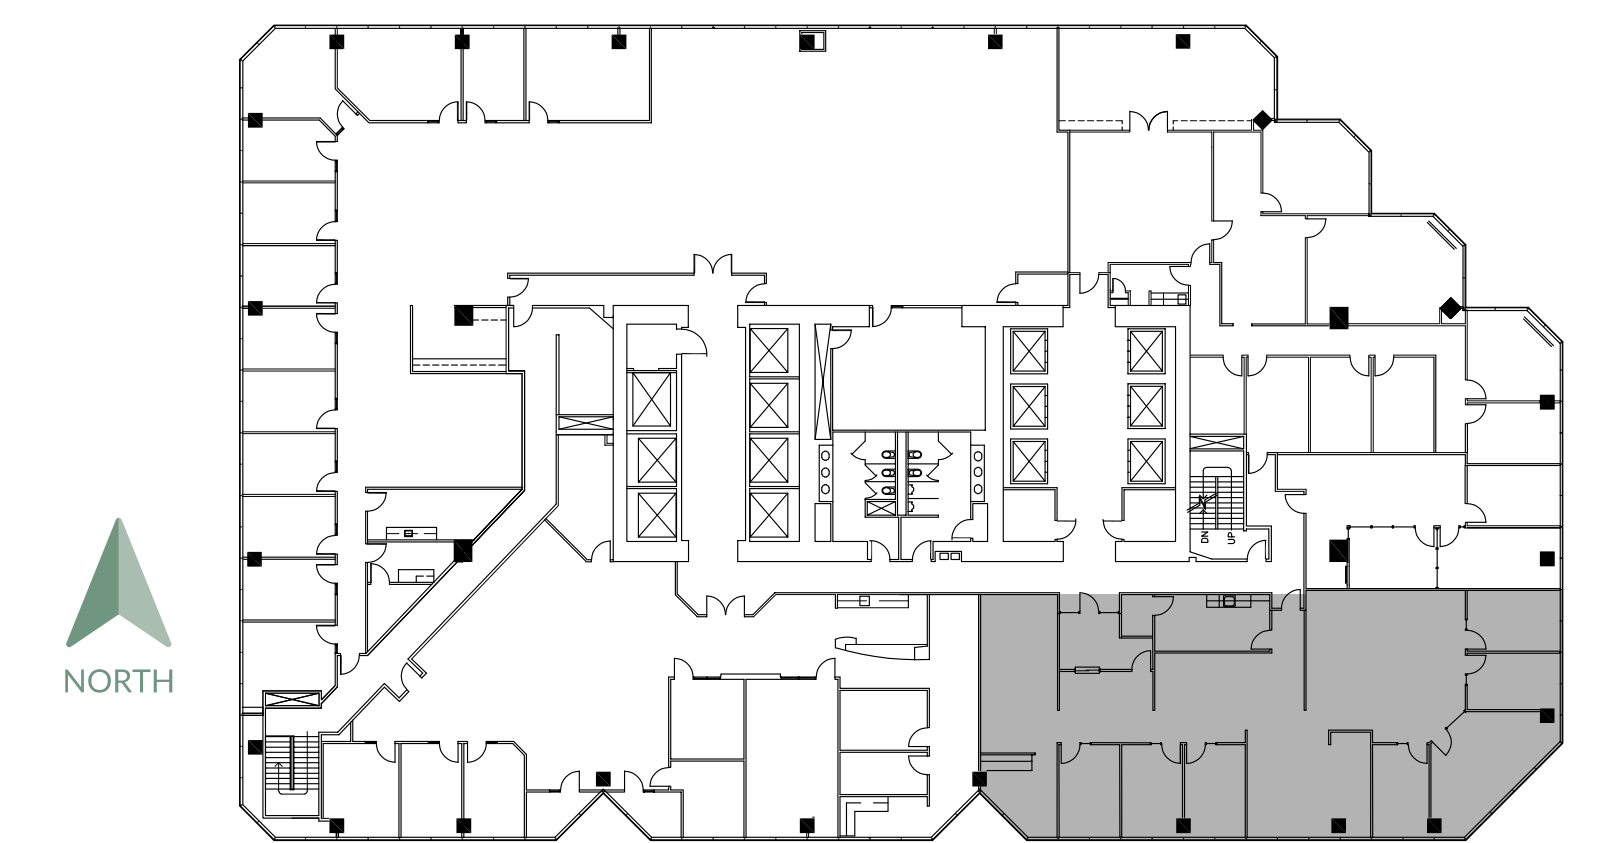

# PHOENIX TOWER

AT GREENWAY PLAZA

SUITE 1130 4,240 RSF