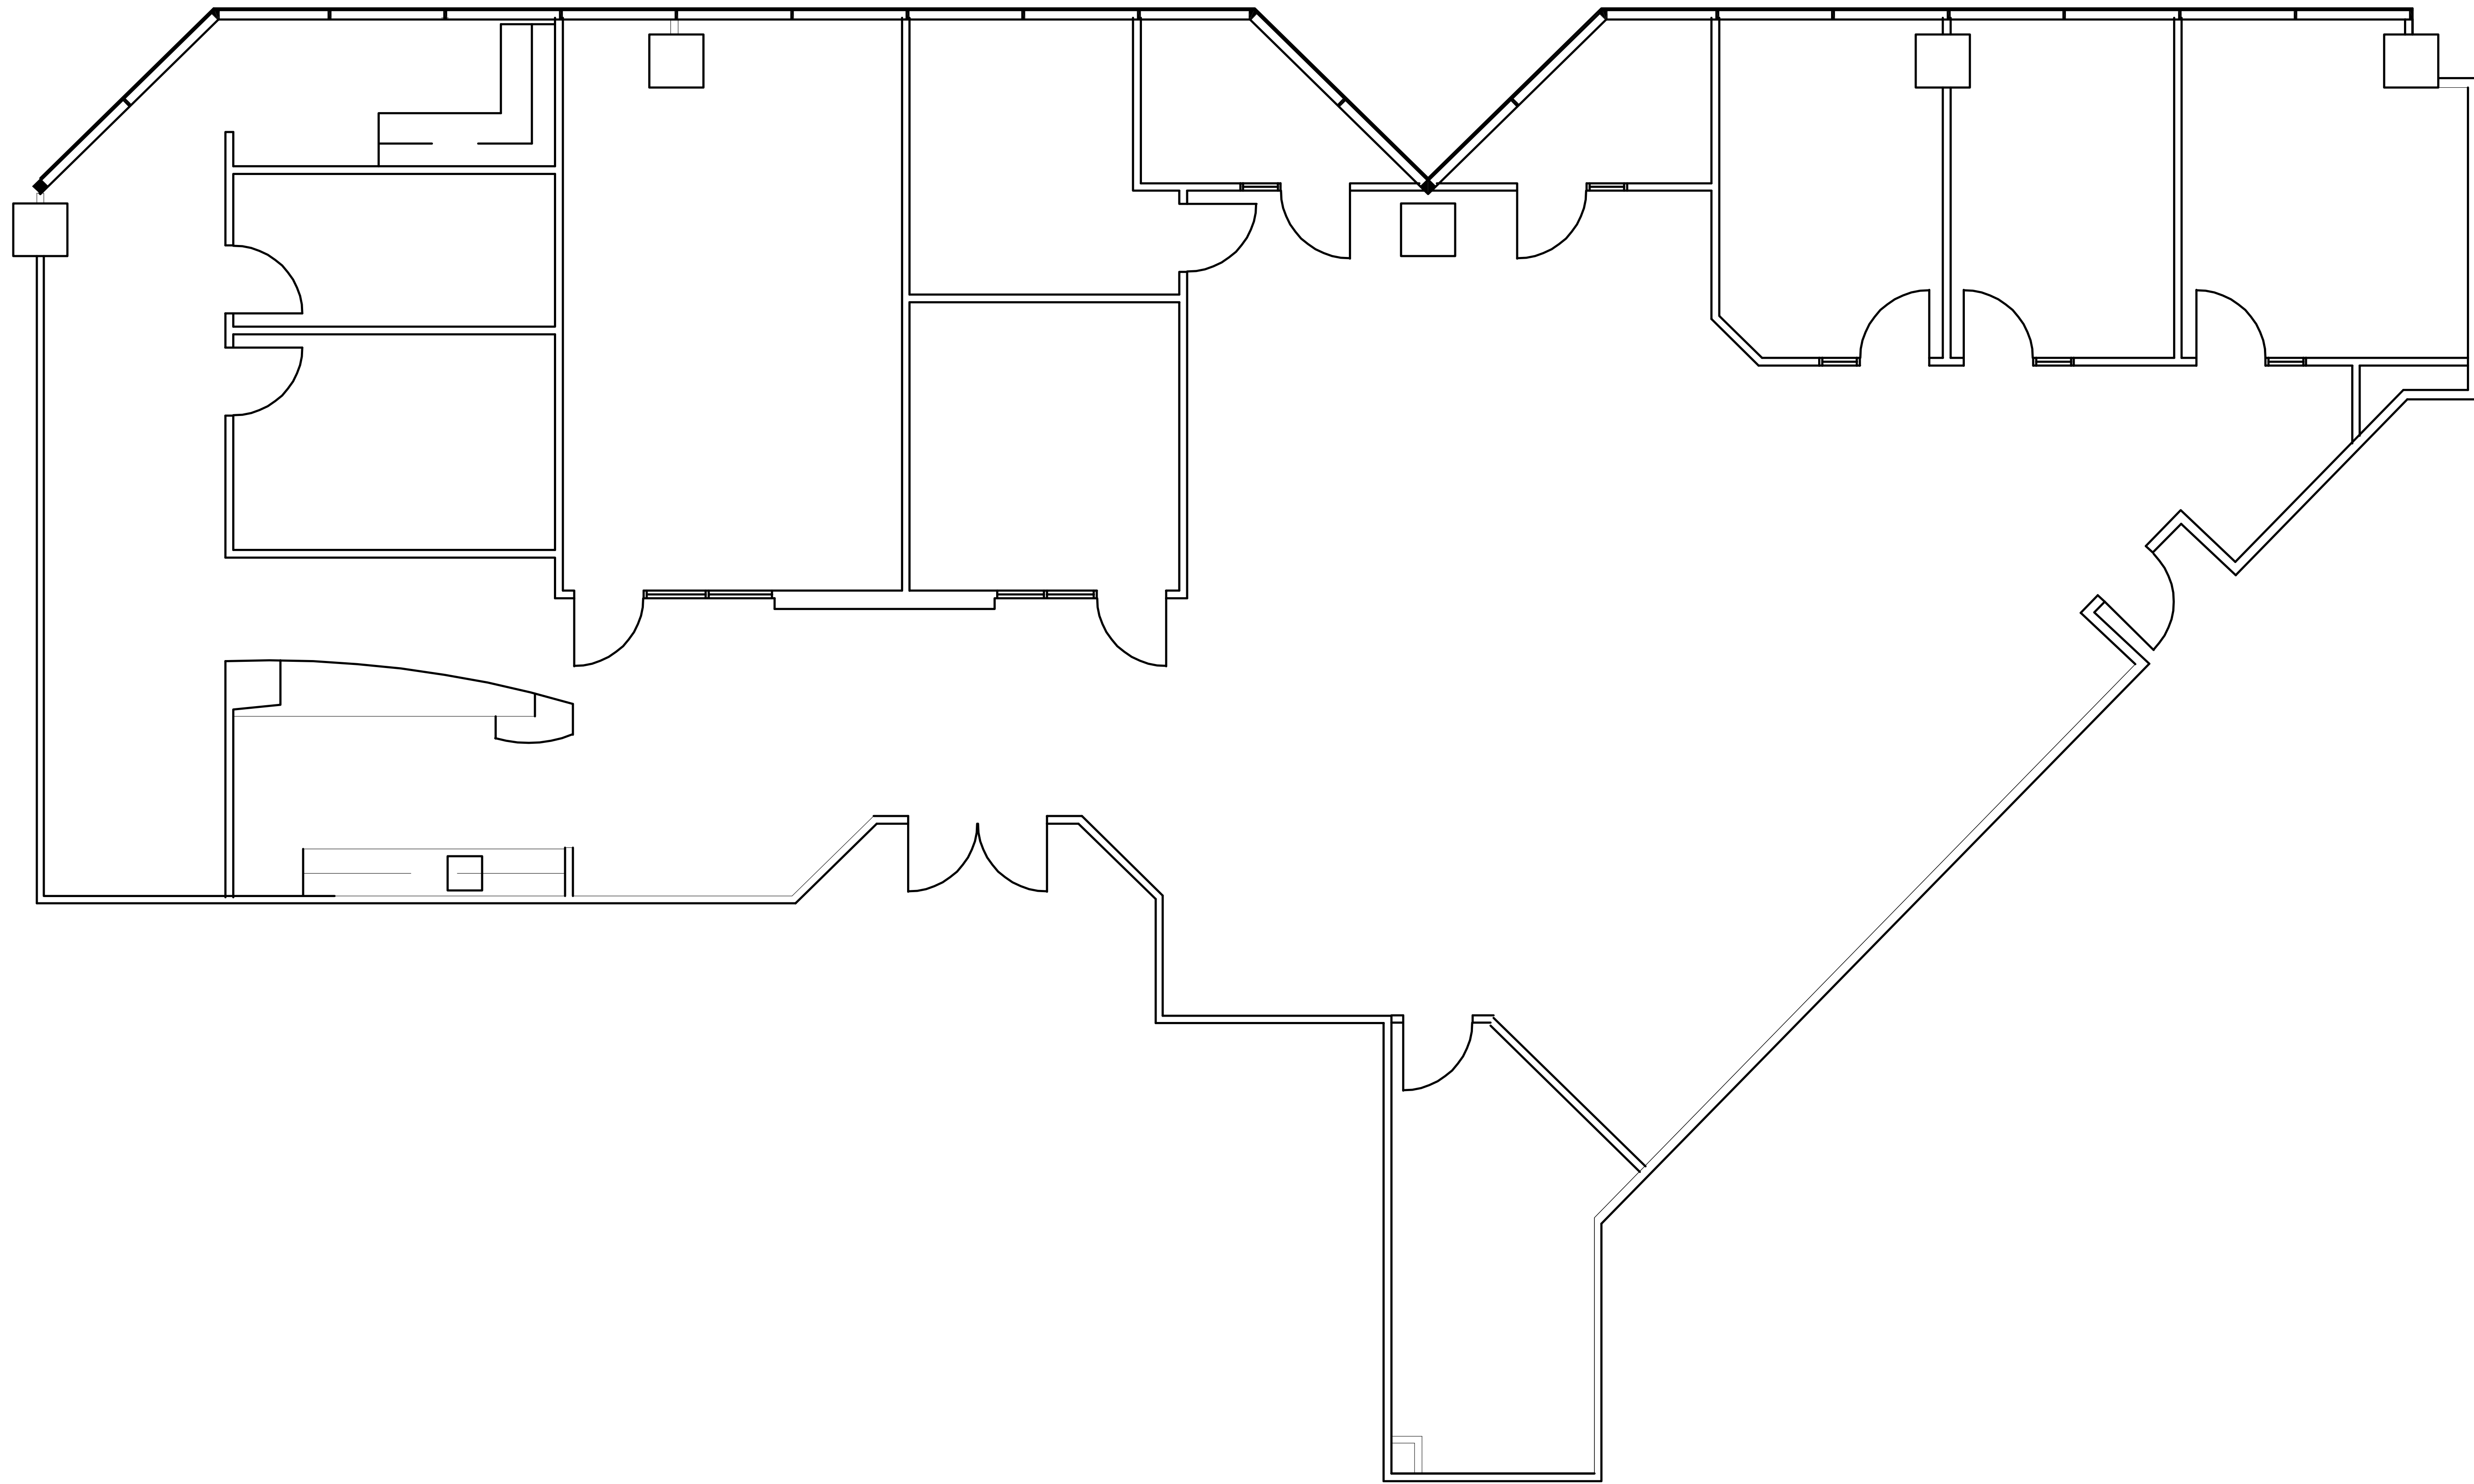

PHOENIX TOWER

AT GREENWAY PLAZA

SUITE 1150 4,915 RSF