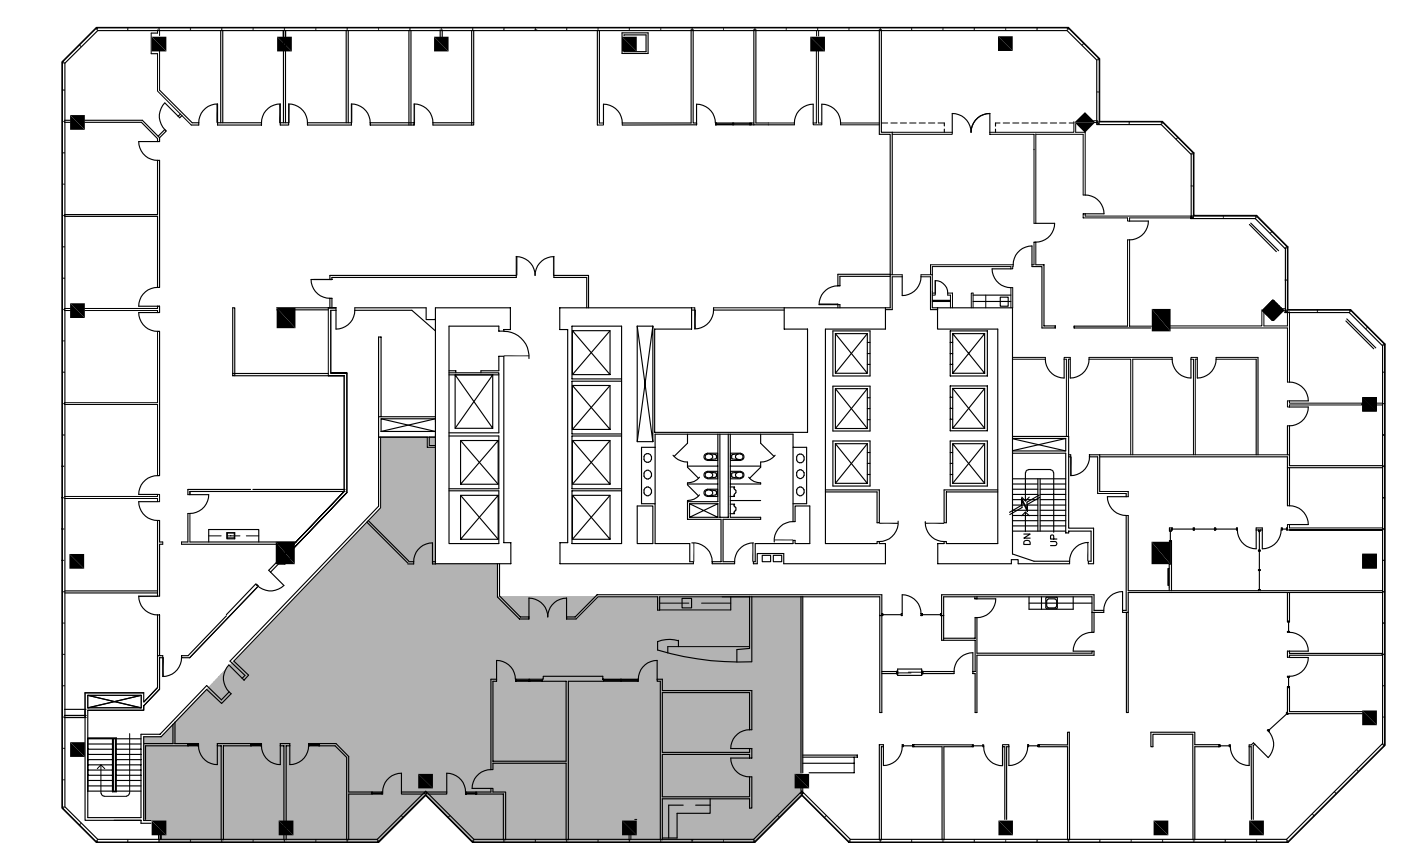

PHOENIX TOWER

AT GREENWAY PLAZA

SUITE 1150 4,915 RSF