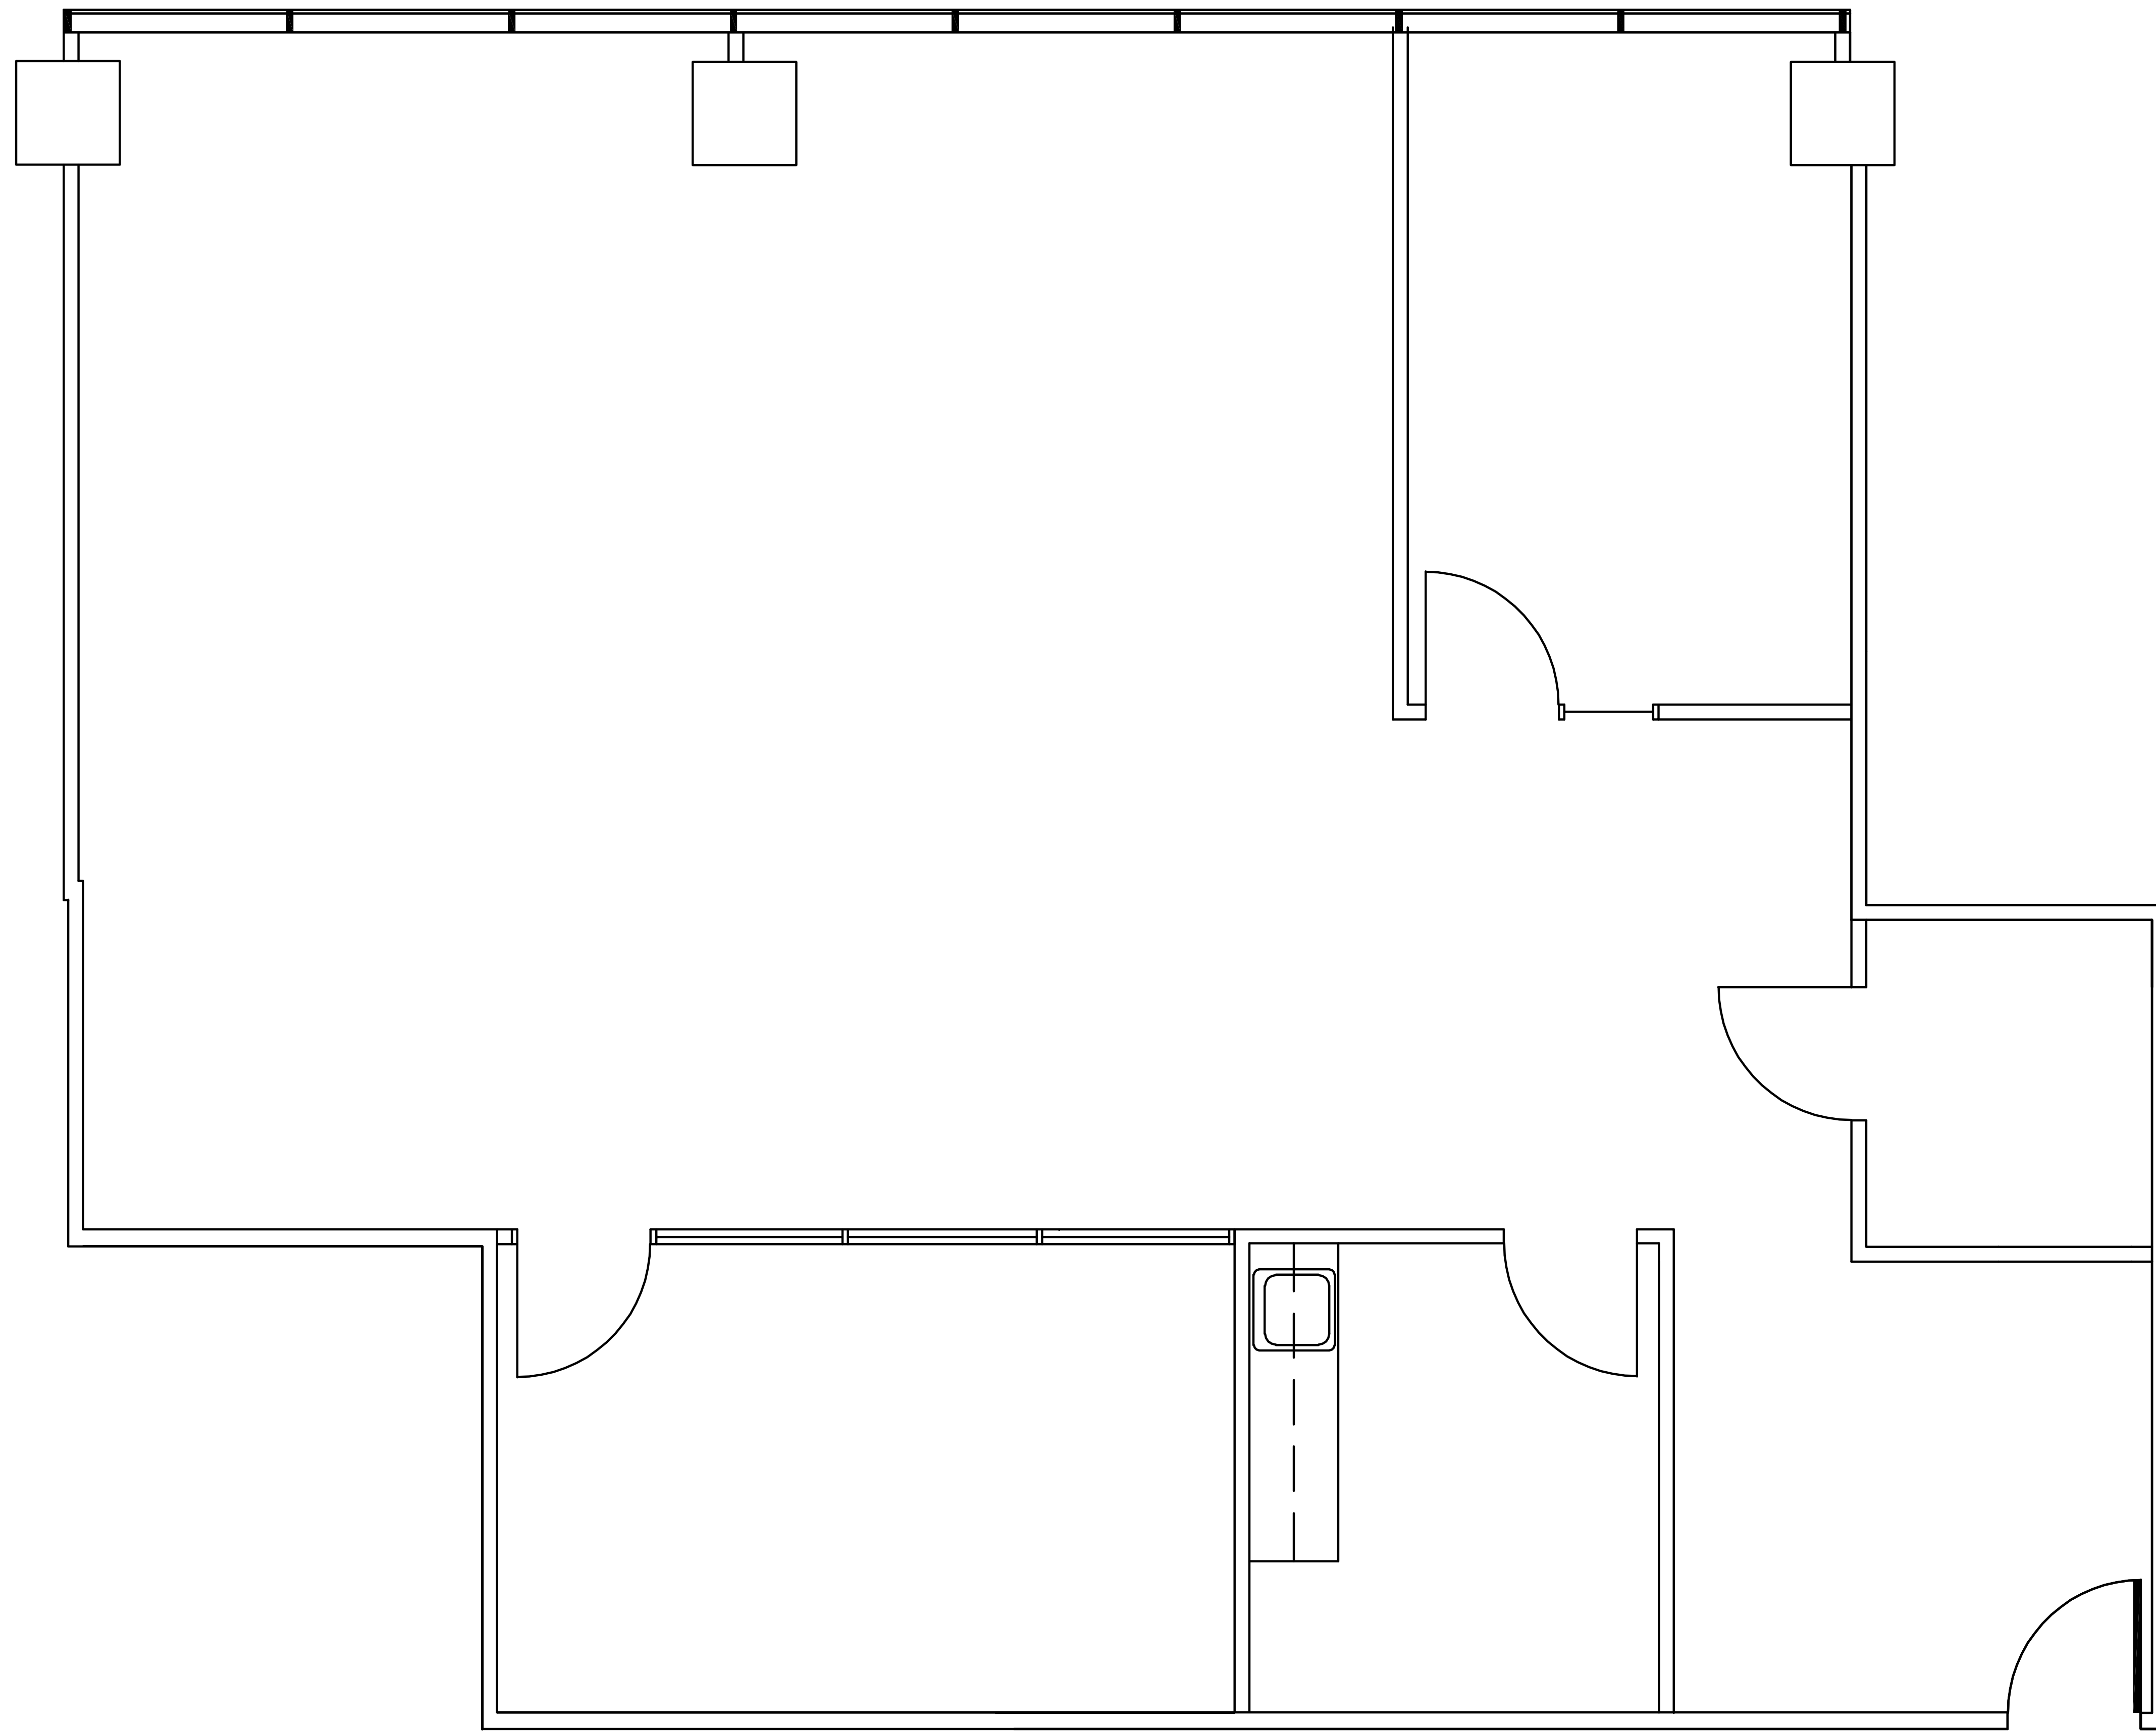

PHOENIX TOWER

AT GREENWAY PLAZA

SUITE 1220 1,921 RSF