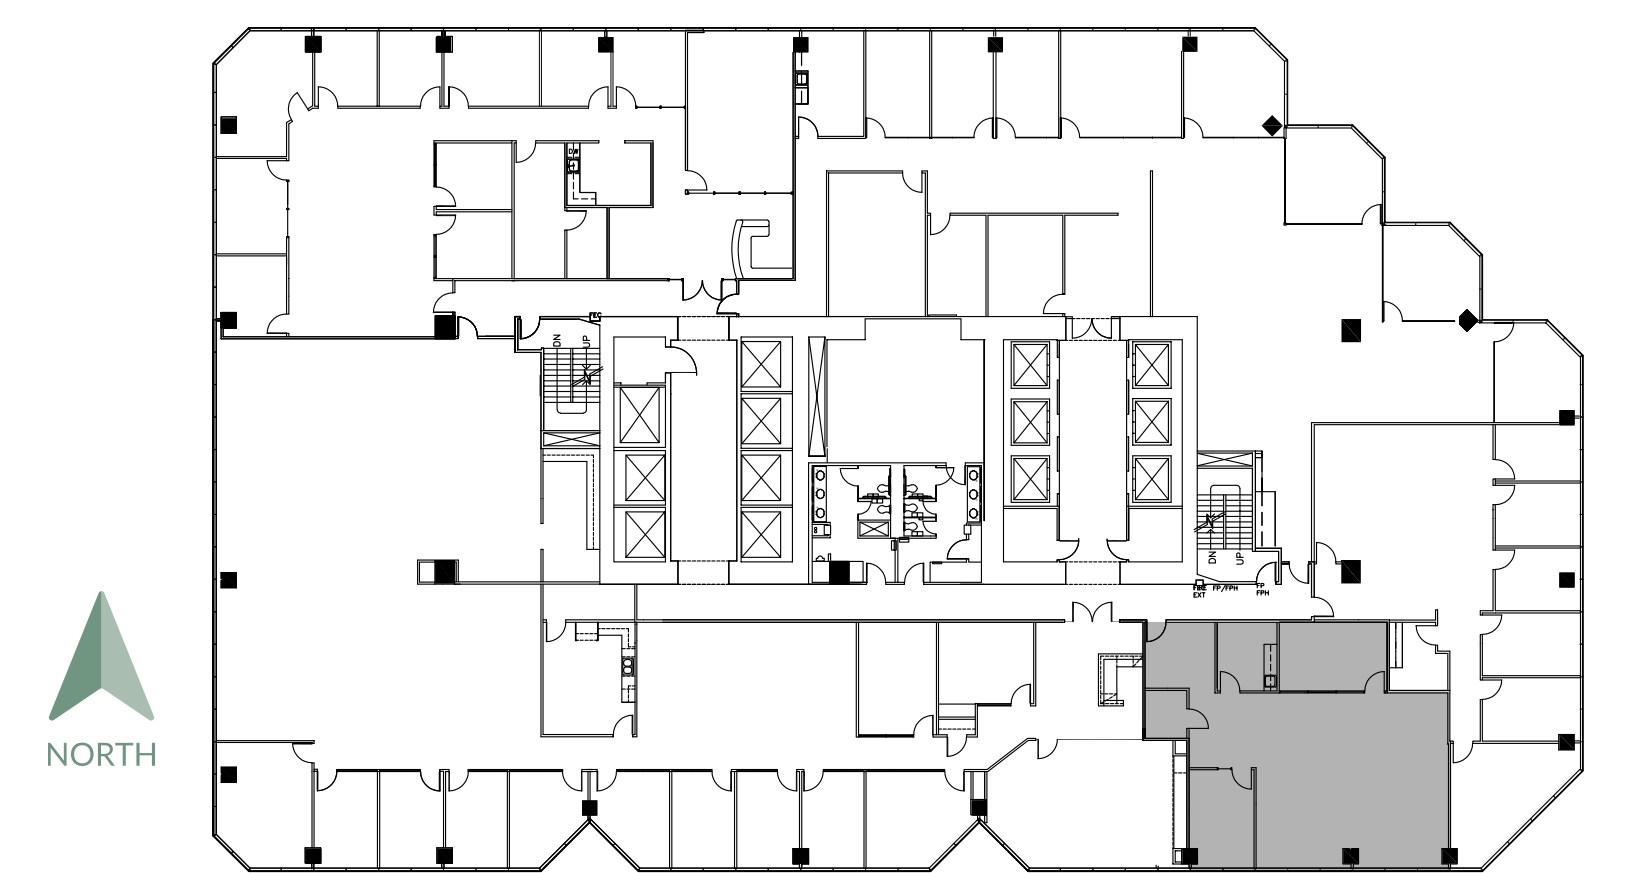

PHOENIX TOWER

AT GREENWAY PLAZA

SUITE 1220 1,921 RSF