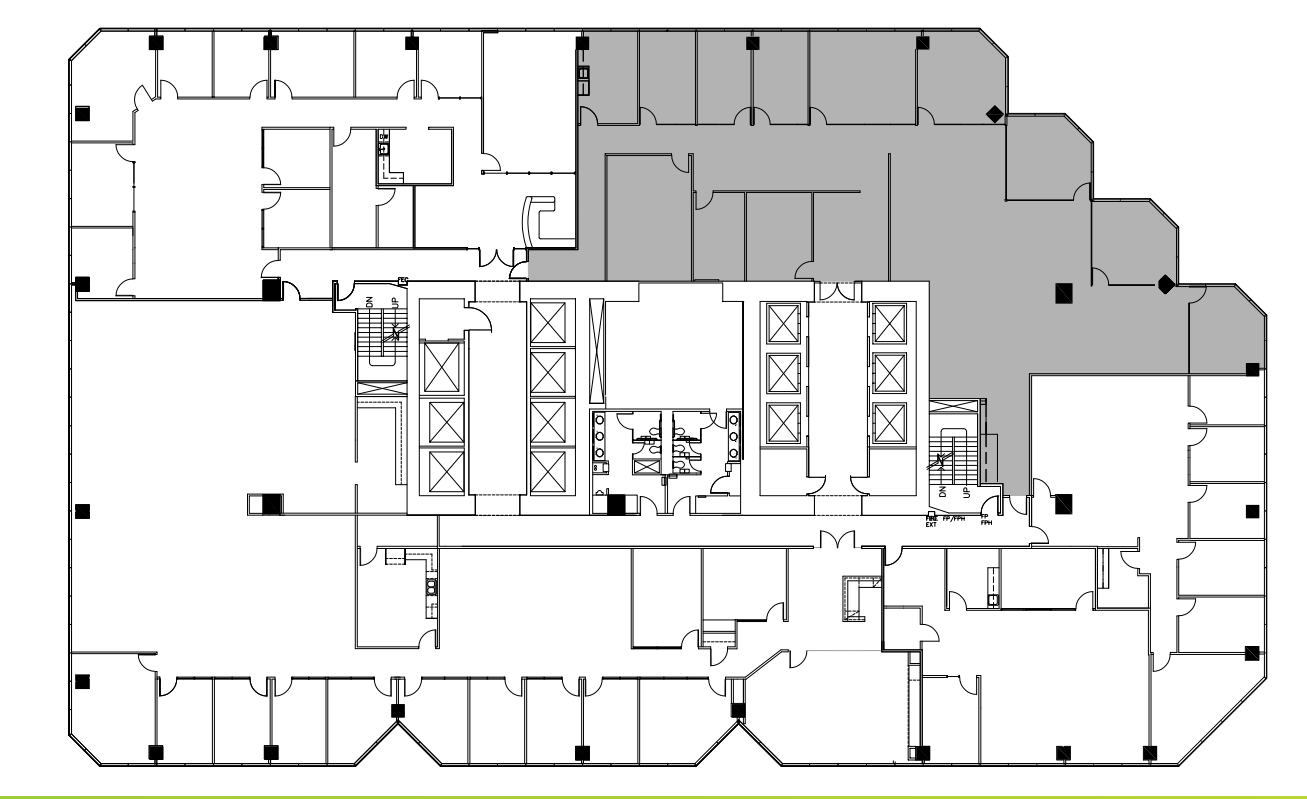

# PHOENIX TOWER

AT GREENWAY PLAZA

SUITE 1250 6,381 RSF