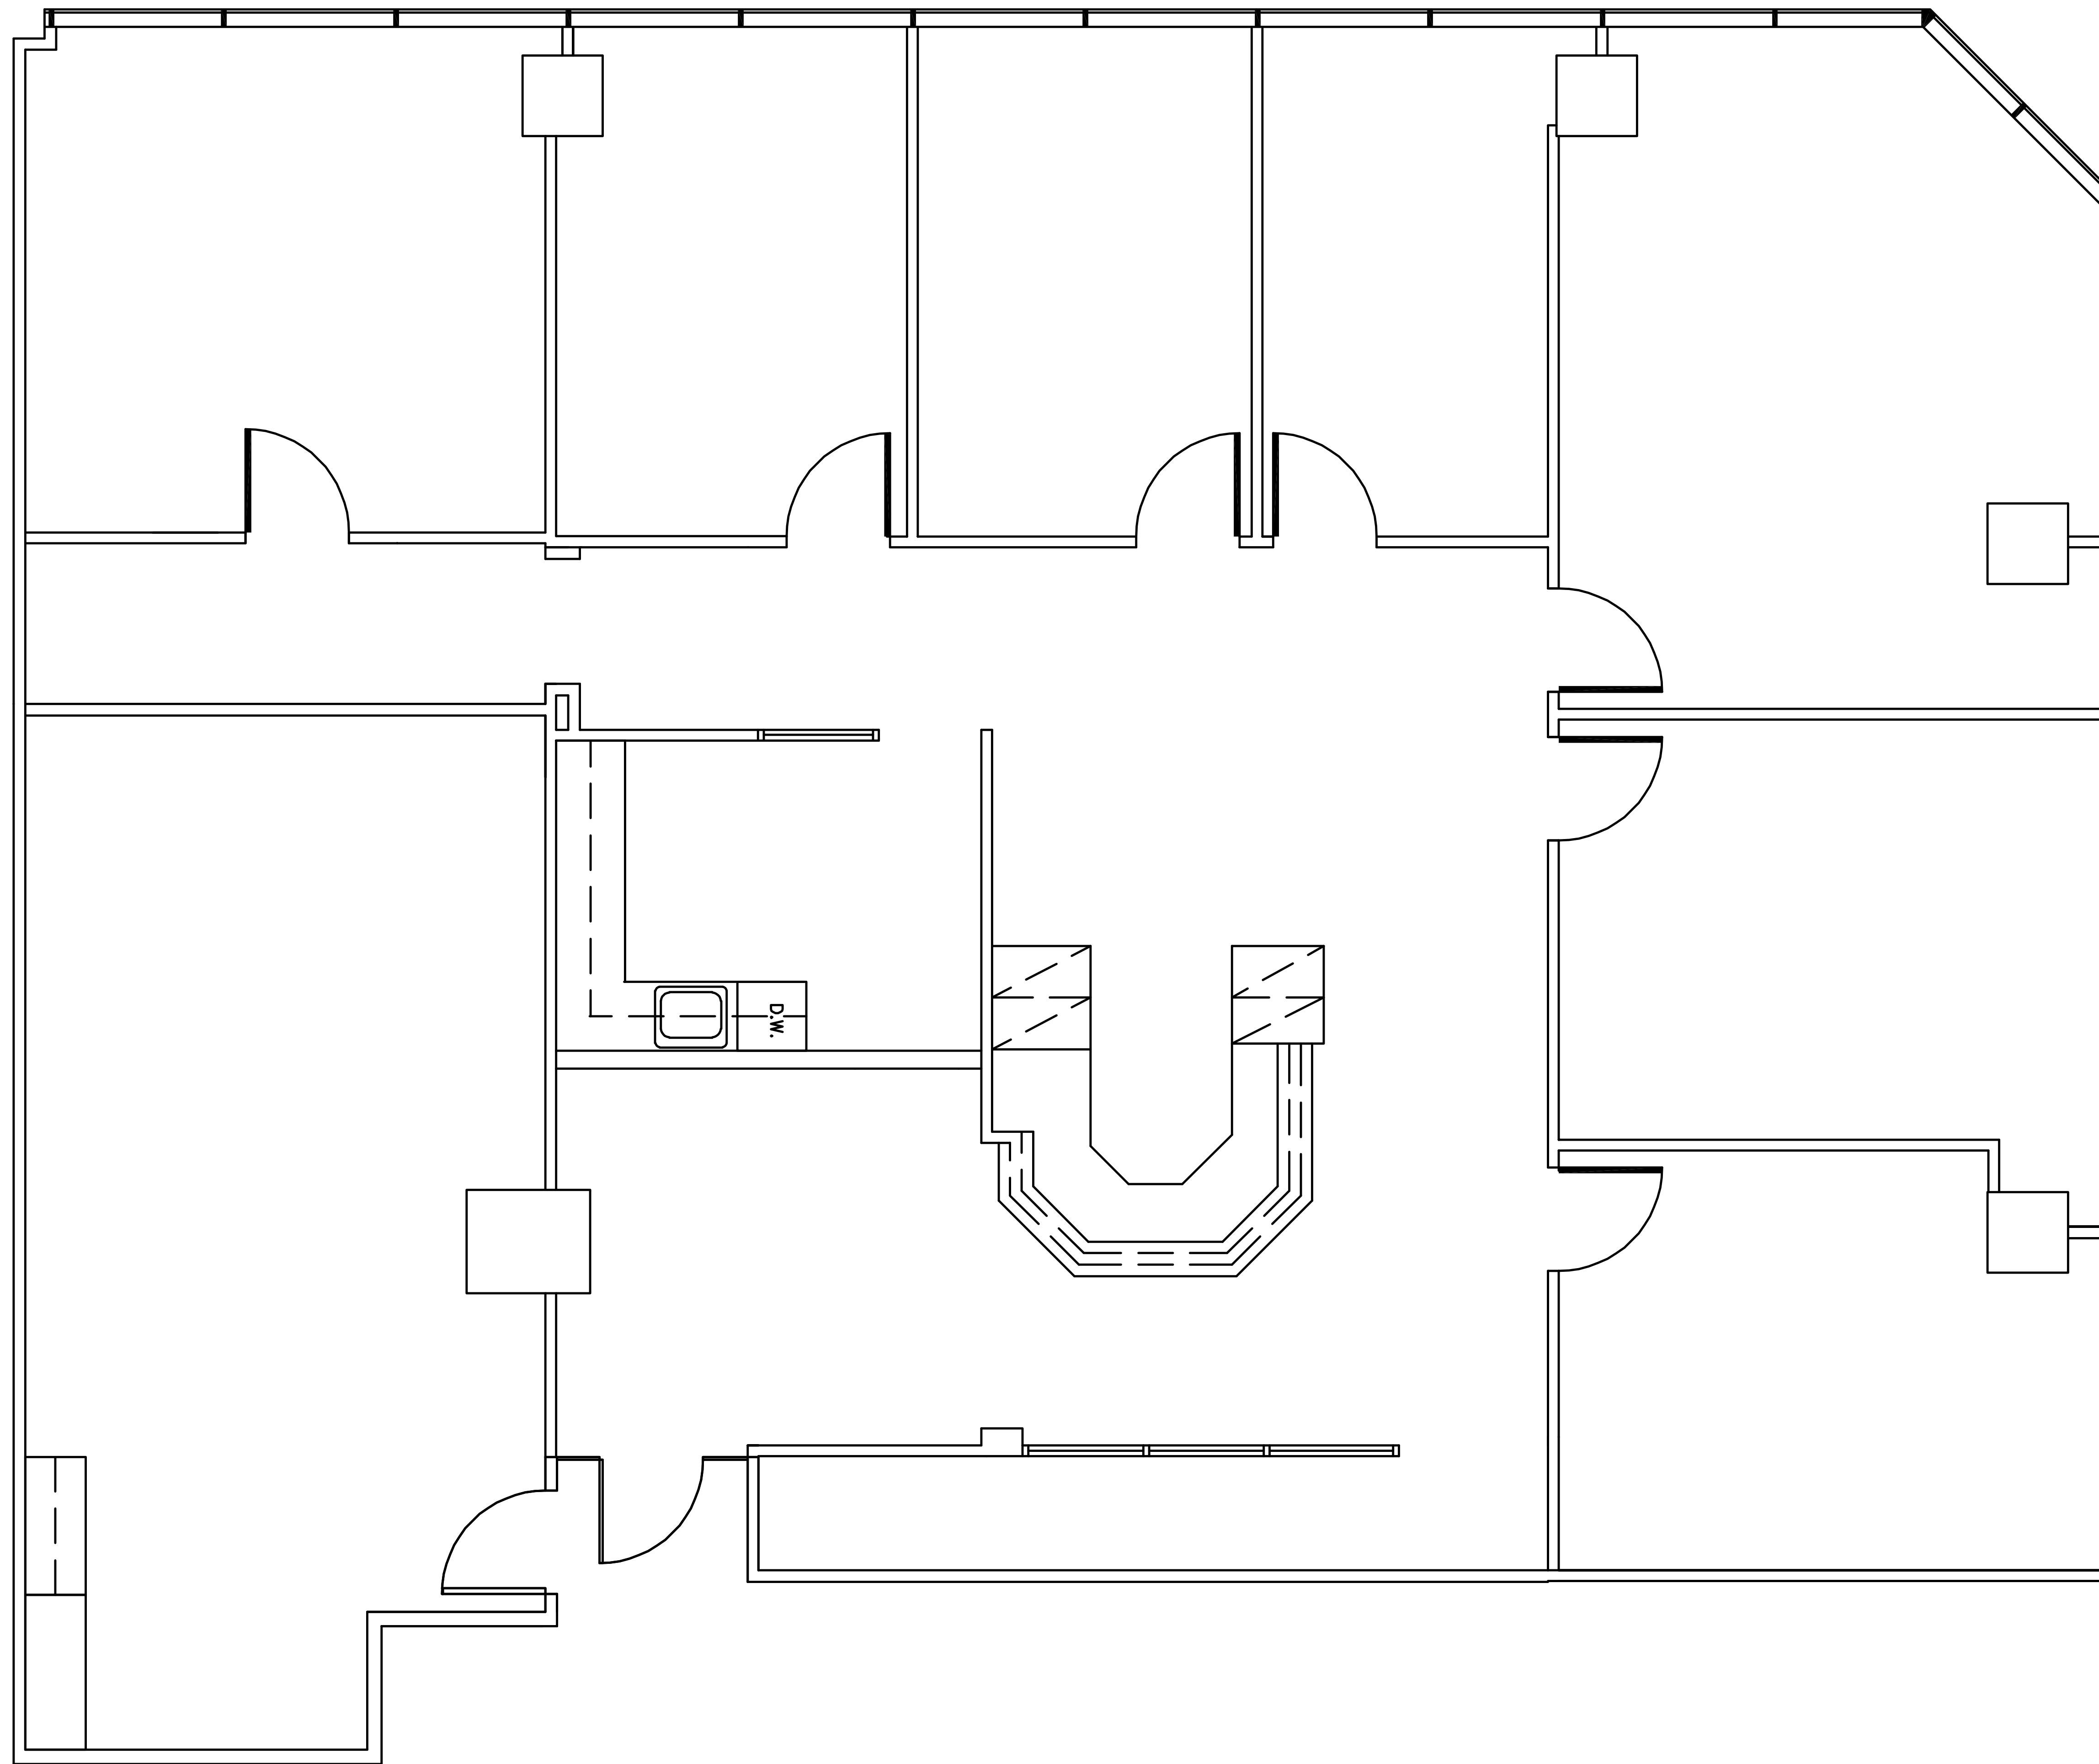

PHOENIX TOWER

AT GREENWAY PLAZA

SUITE 2390 3,313 RSF