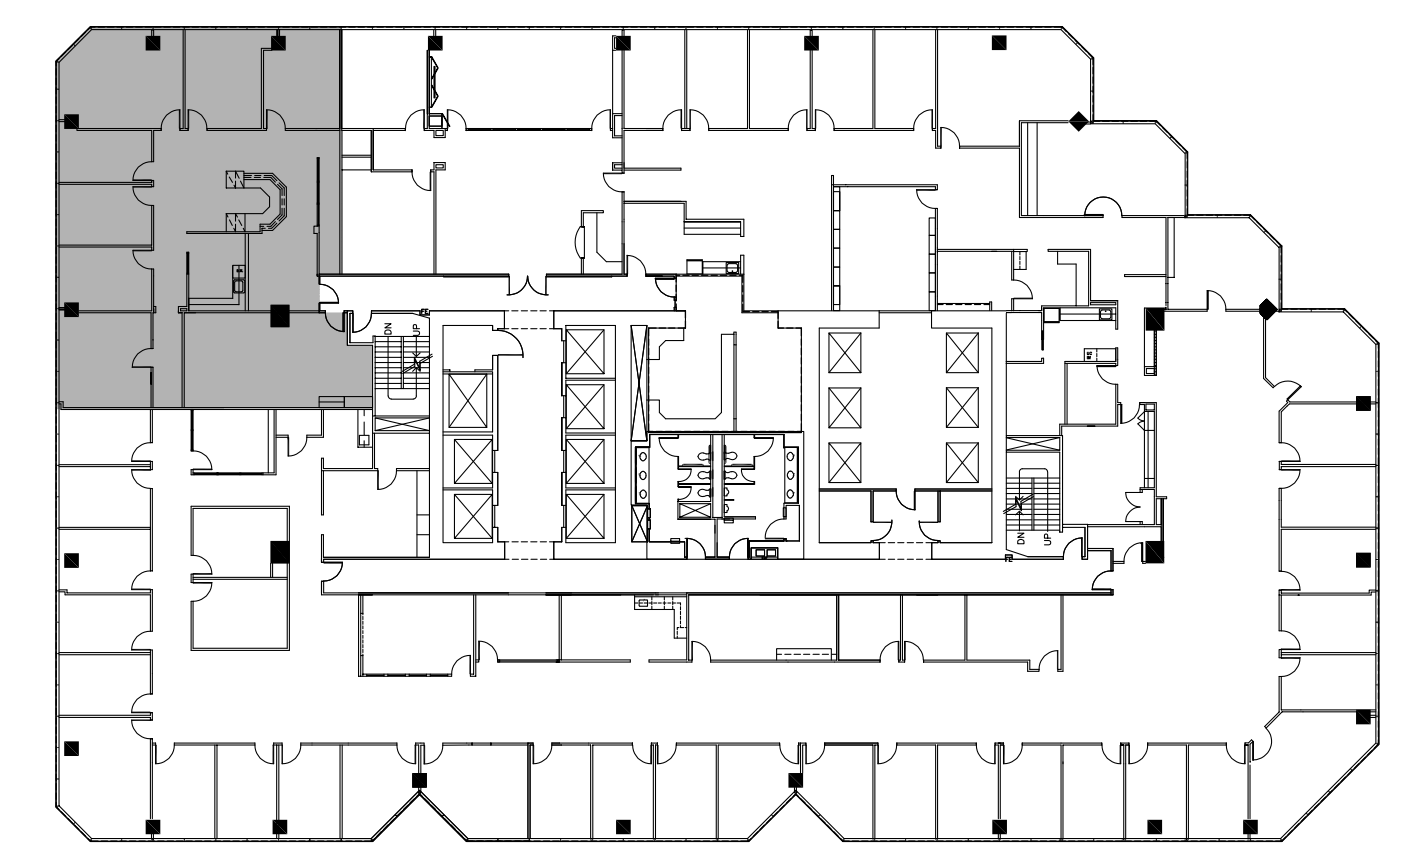

PHOENIX TOWER

AT GREENWAY PLAZA

SUITE 2390 3,313 RSF