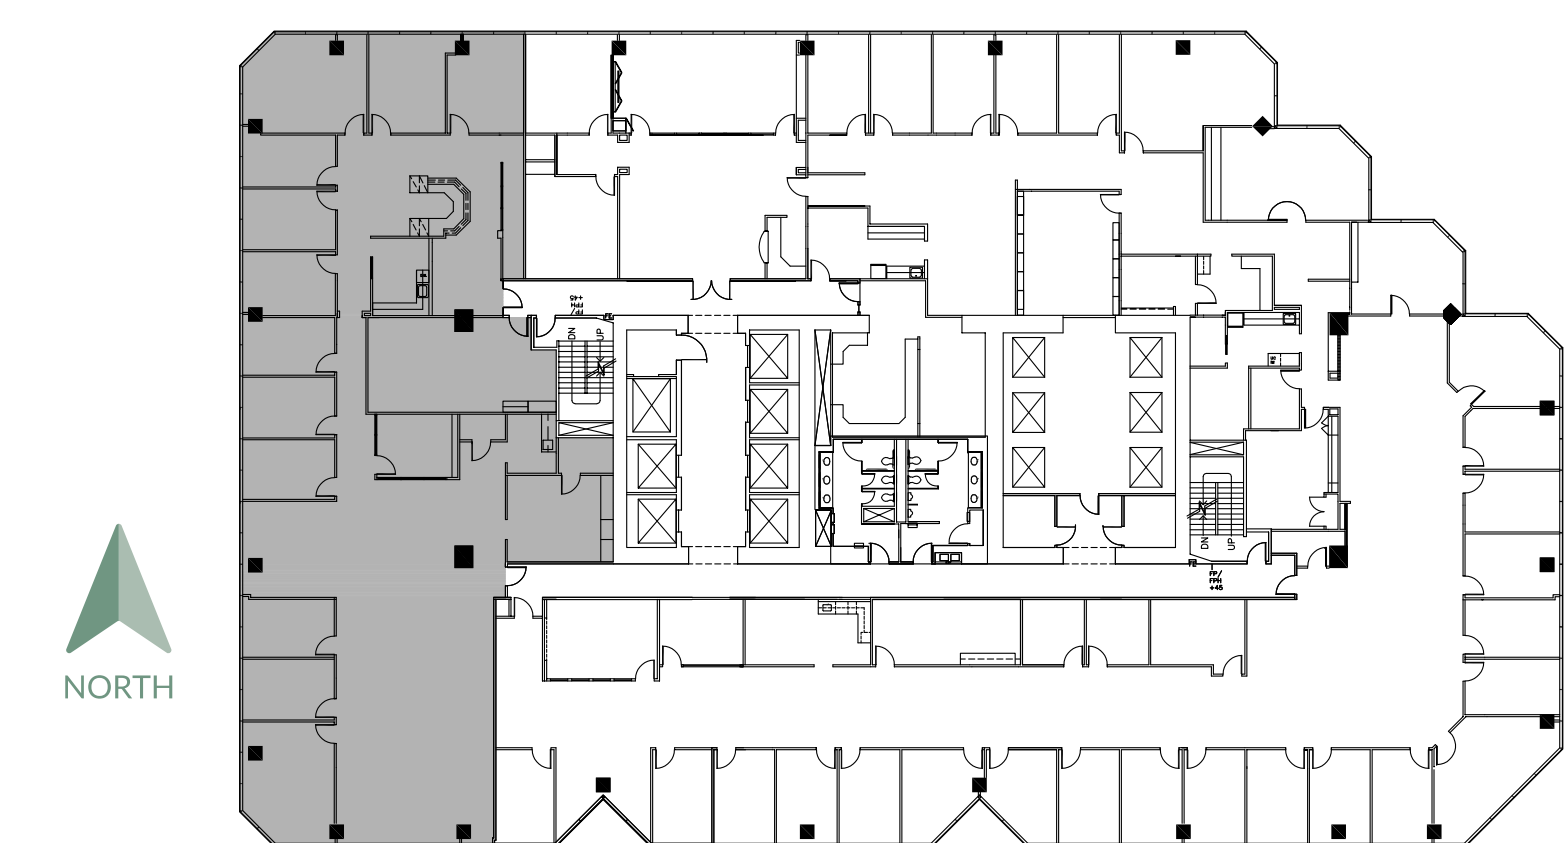

# PHOENIX TOWER

AT GREENWAY PLAZA

SUITE 2390 7,135 RSF