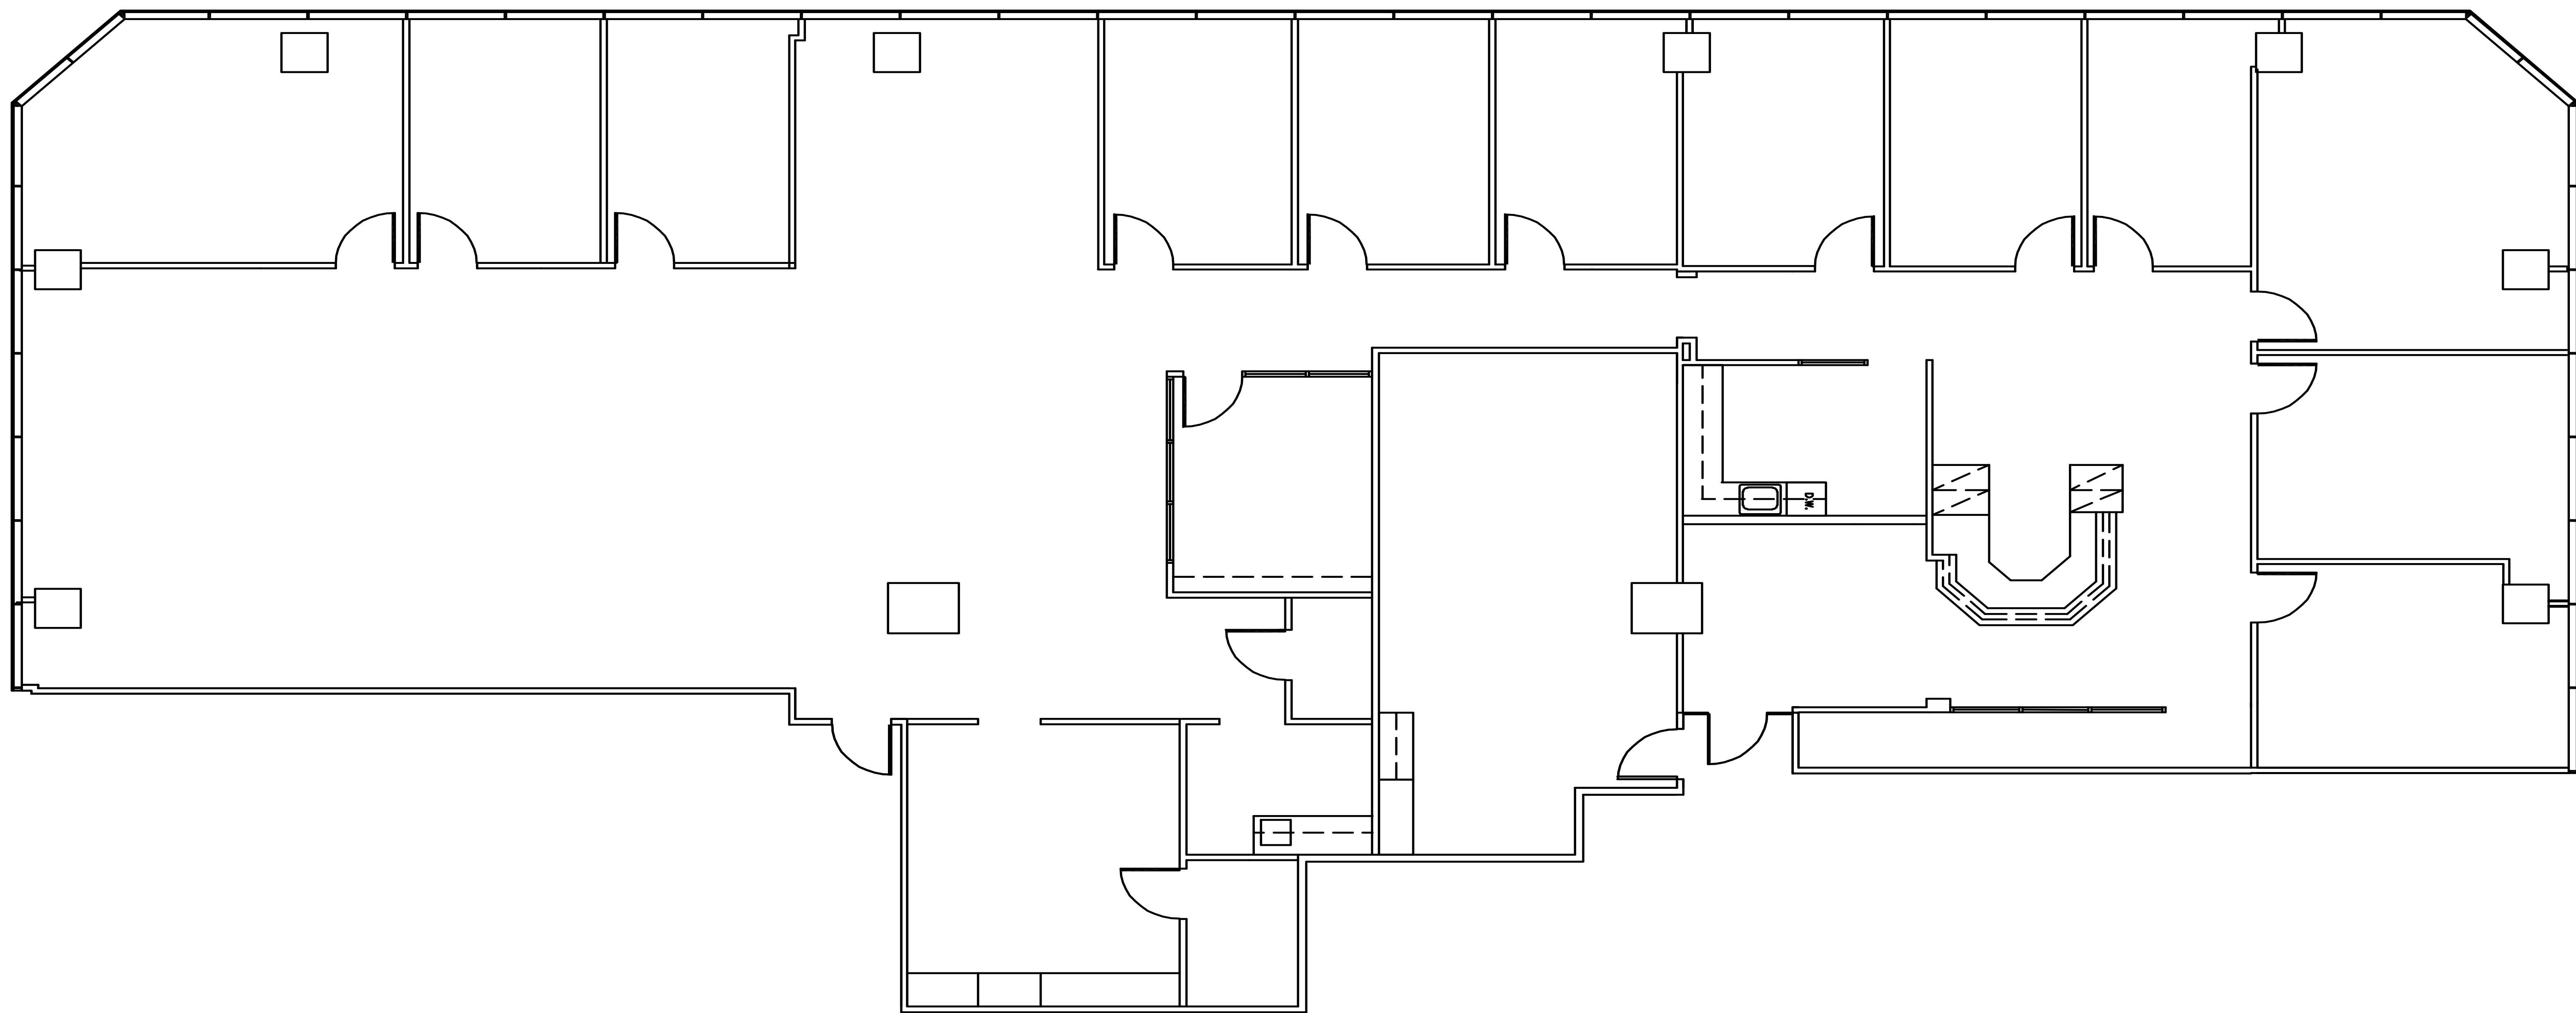

# PHOENIX TOWER

AT GREENWAY PLAZA

SUITE 2390 7,135 RSF