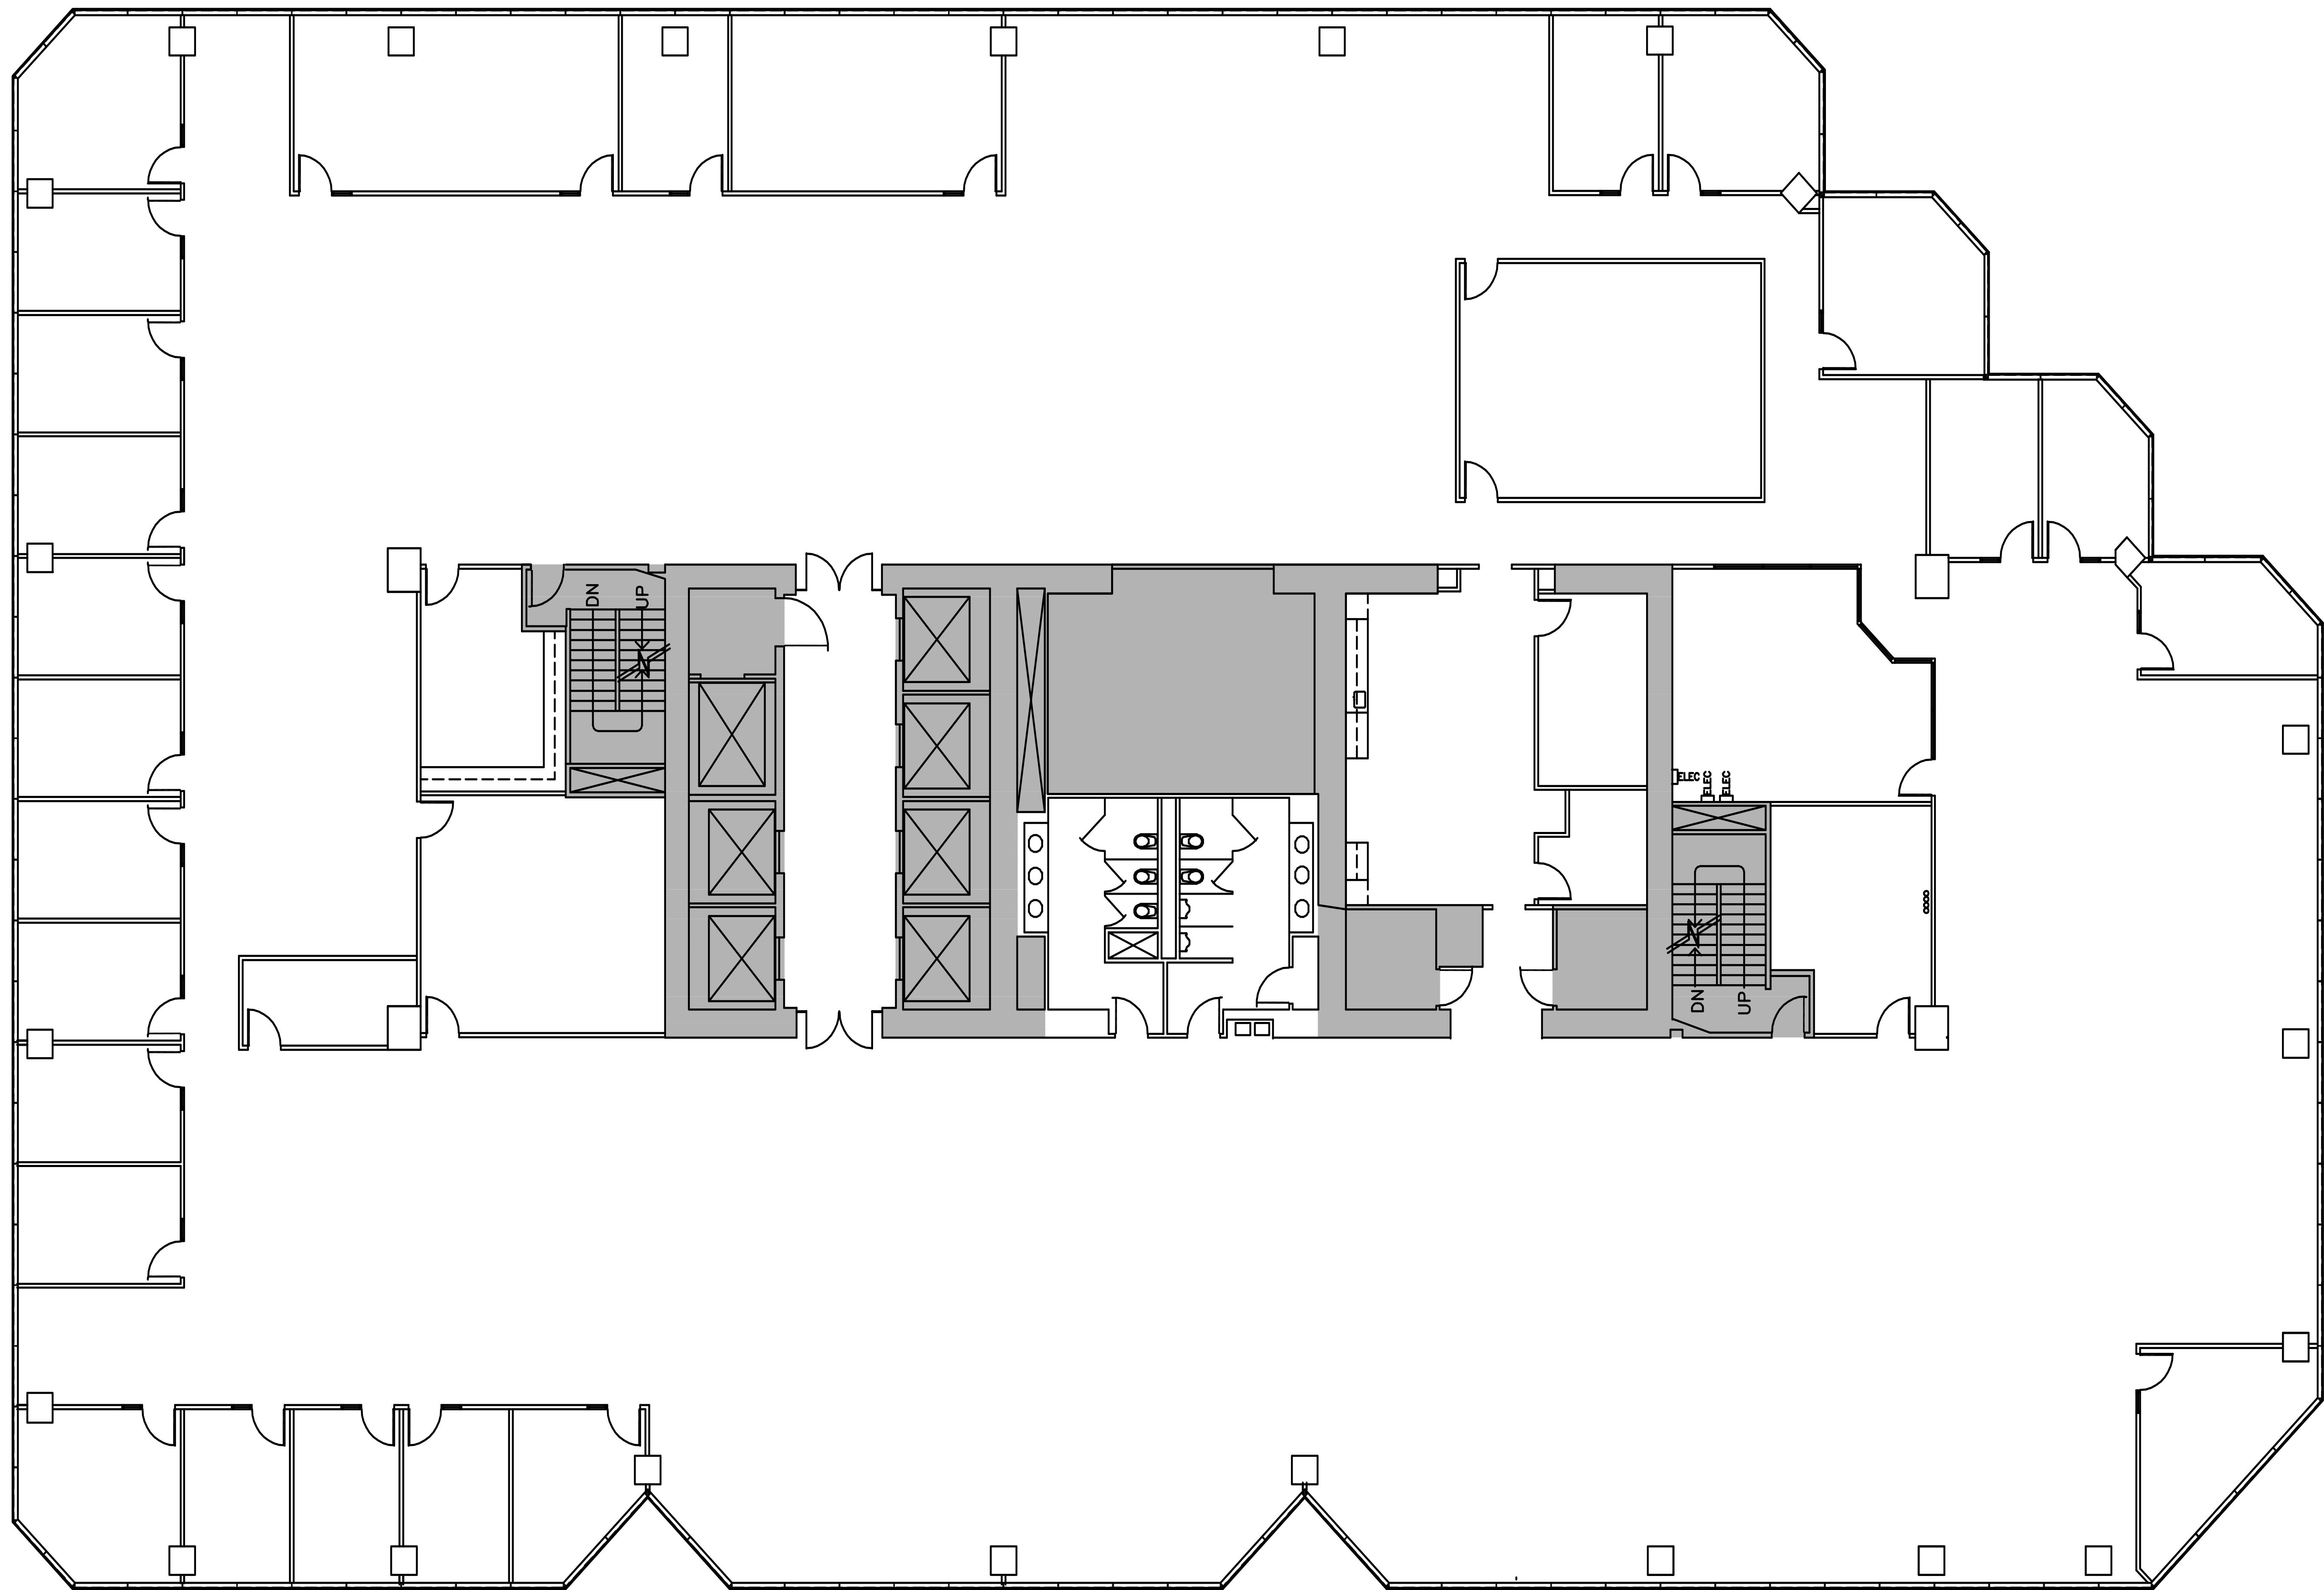

PHOENIX TOWER

AT GREENWAY PLAZA

Private office	23
Conference	3

SUITE 2800 25,738 RSF