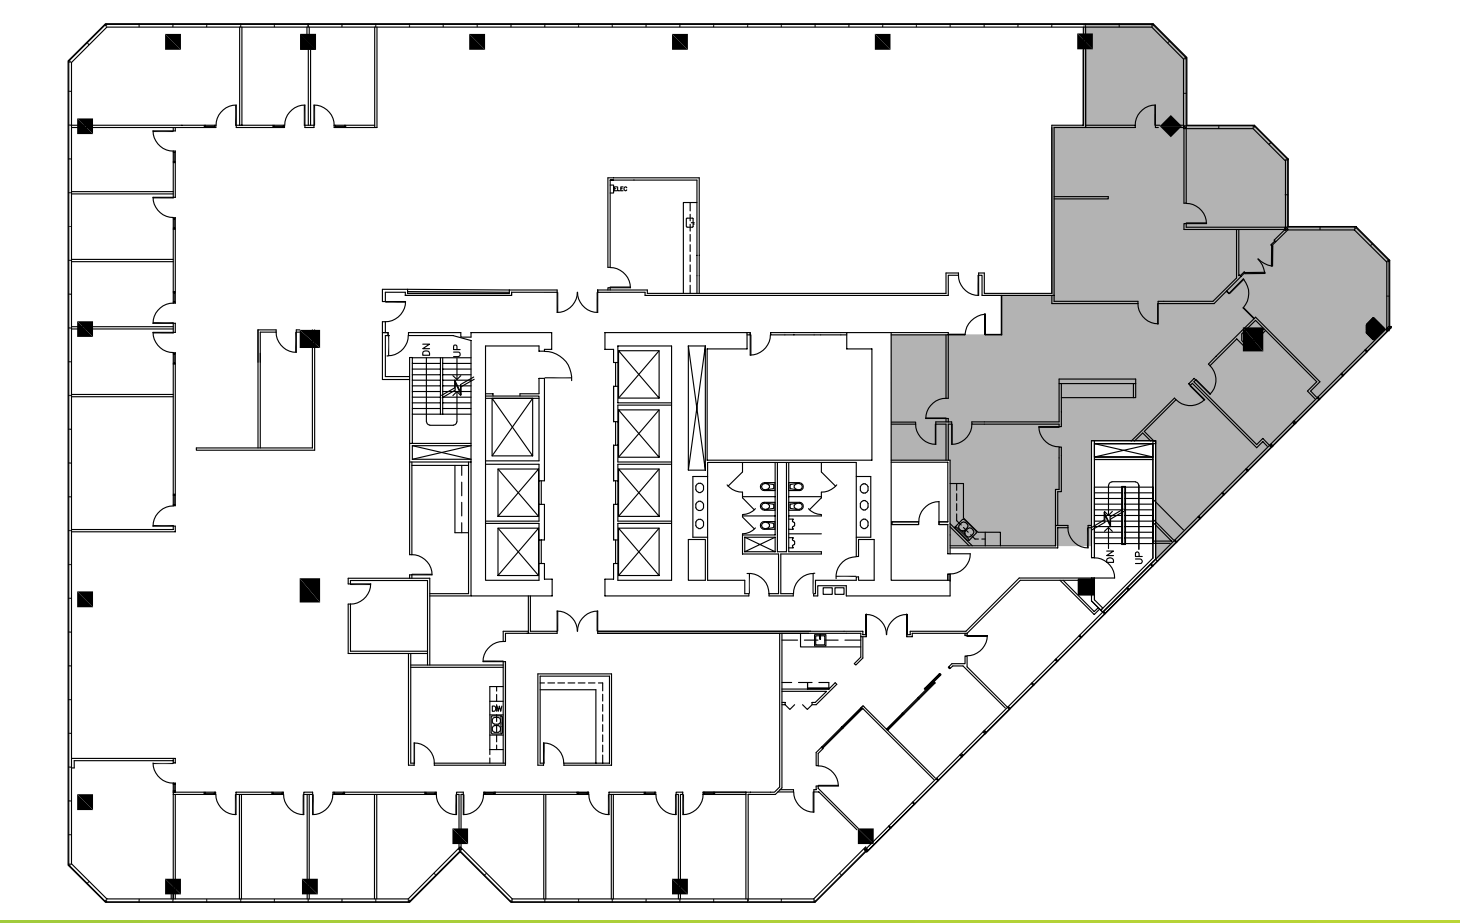

PHOENIX TOWER

AT GREENWAY PLAZA

SUITE 3120 3,730 RSF