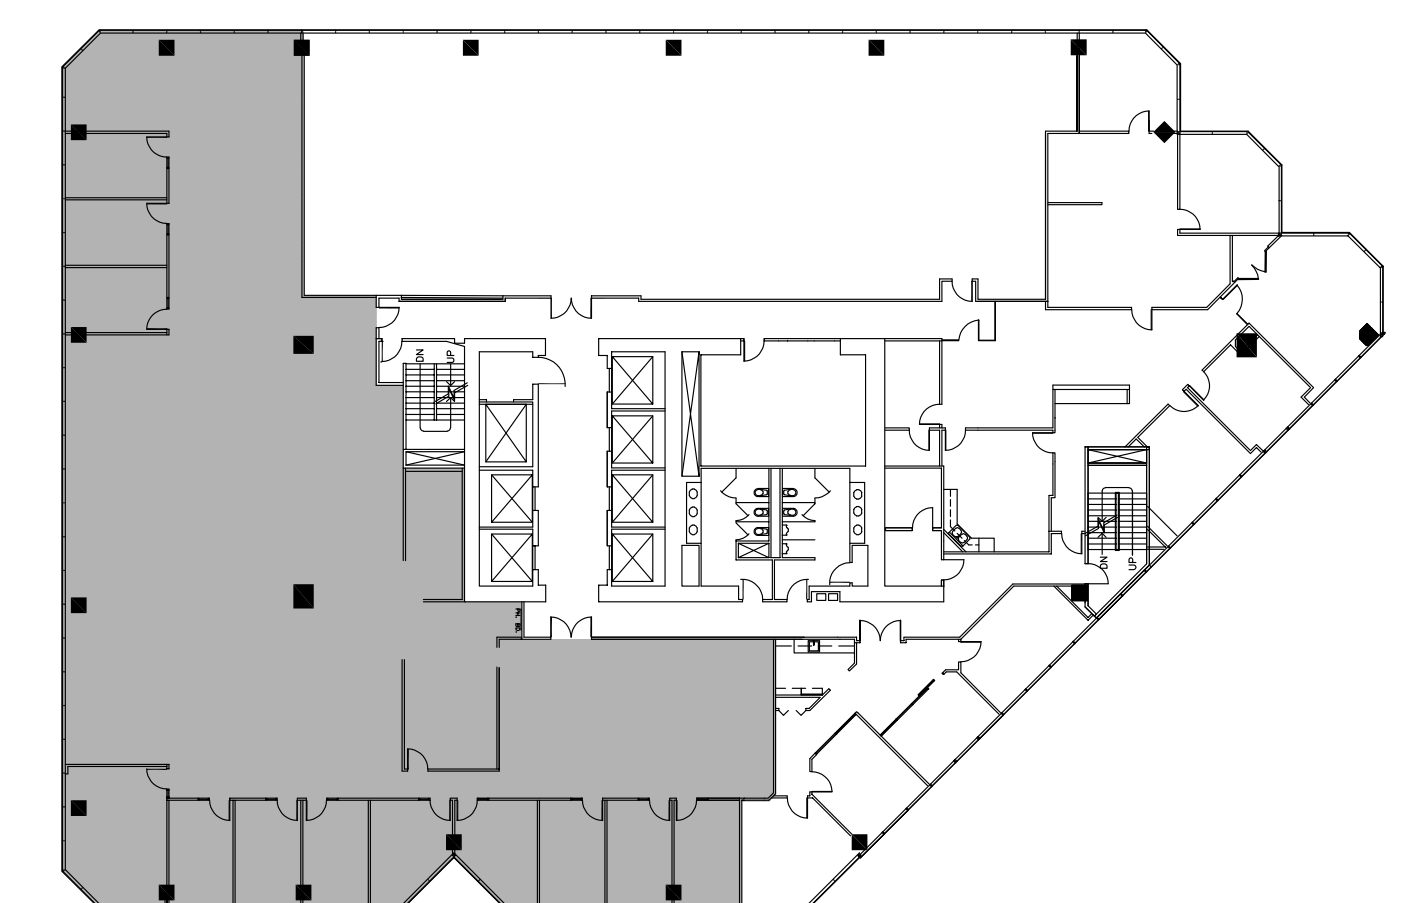

# PHOENIX TOWER

AT GREENWAY PLAZA

SUITE 3150 9,850 RSF