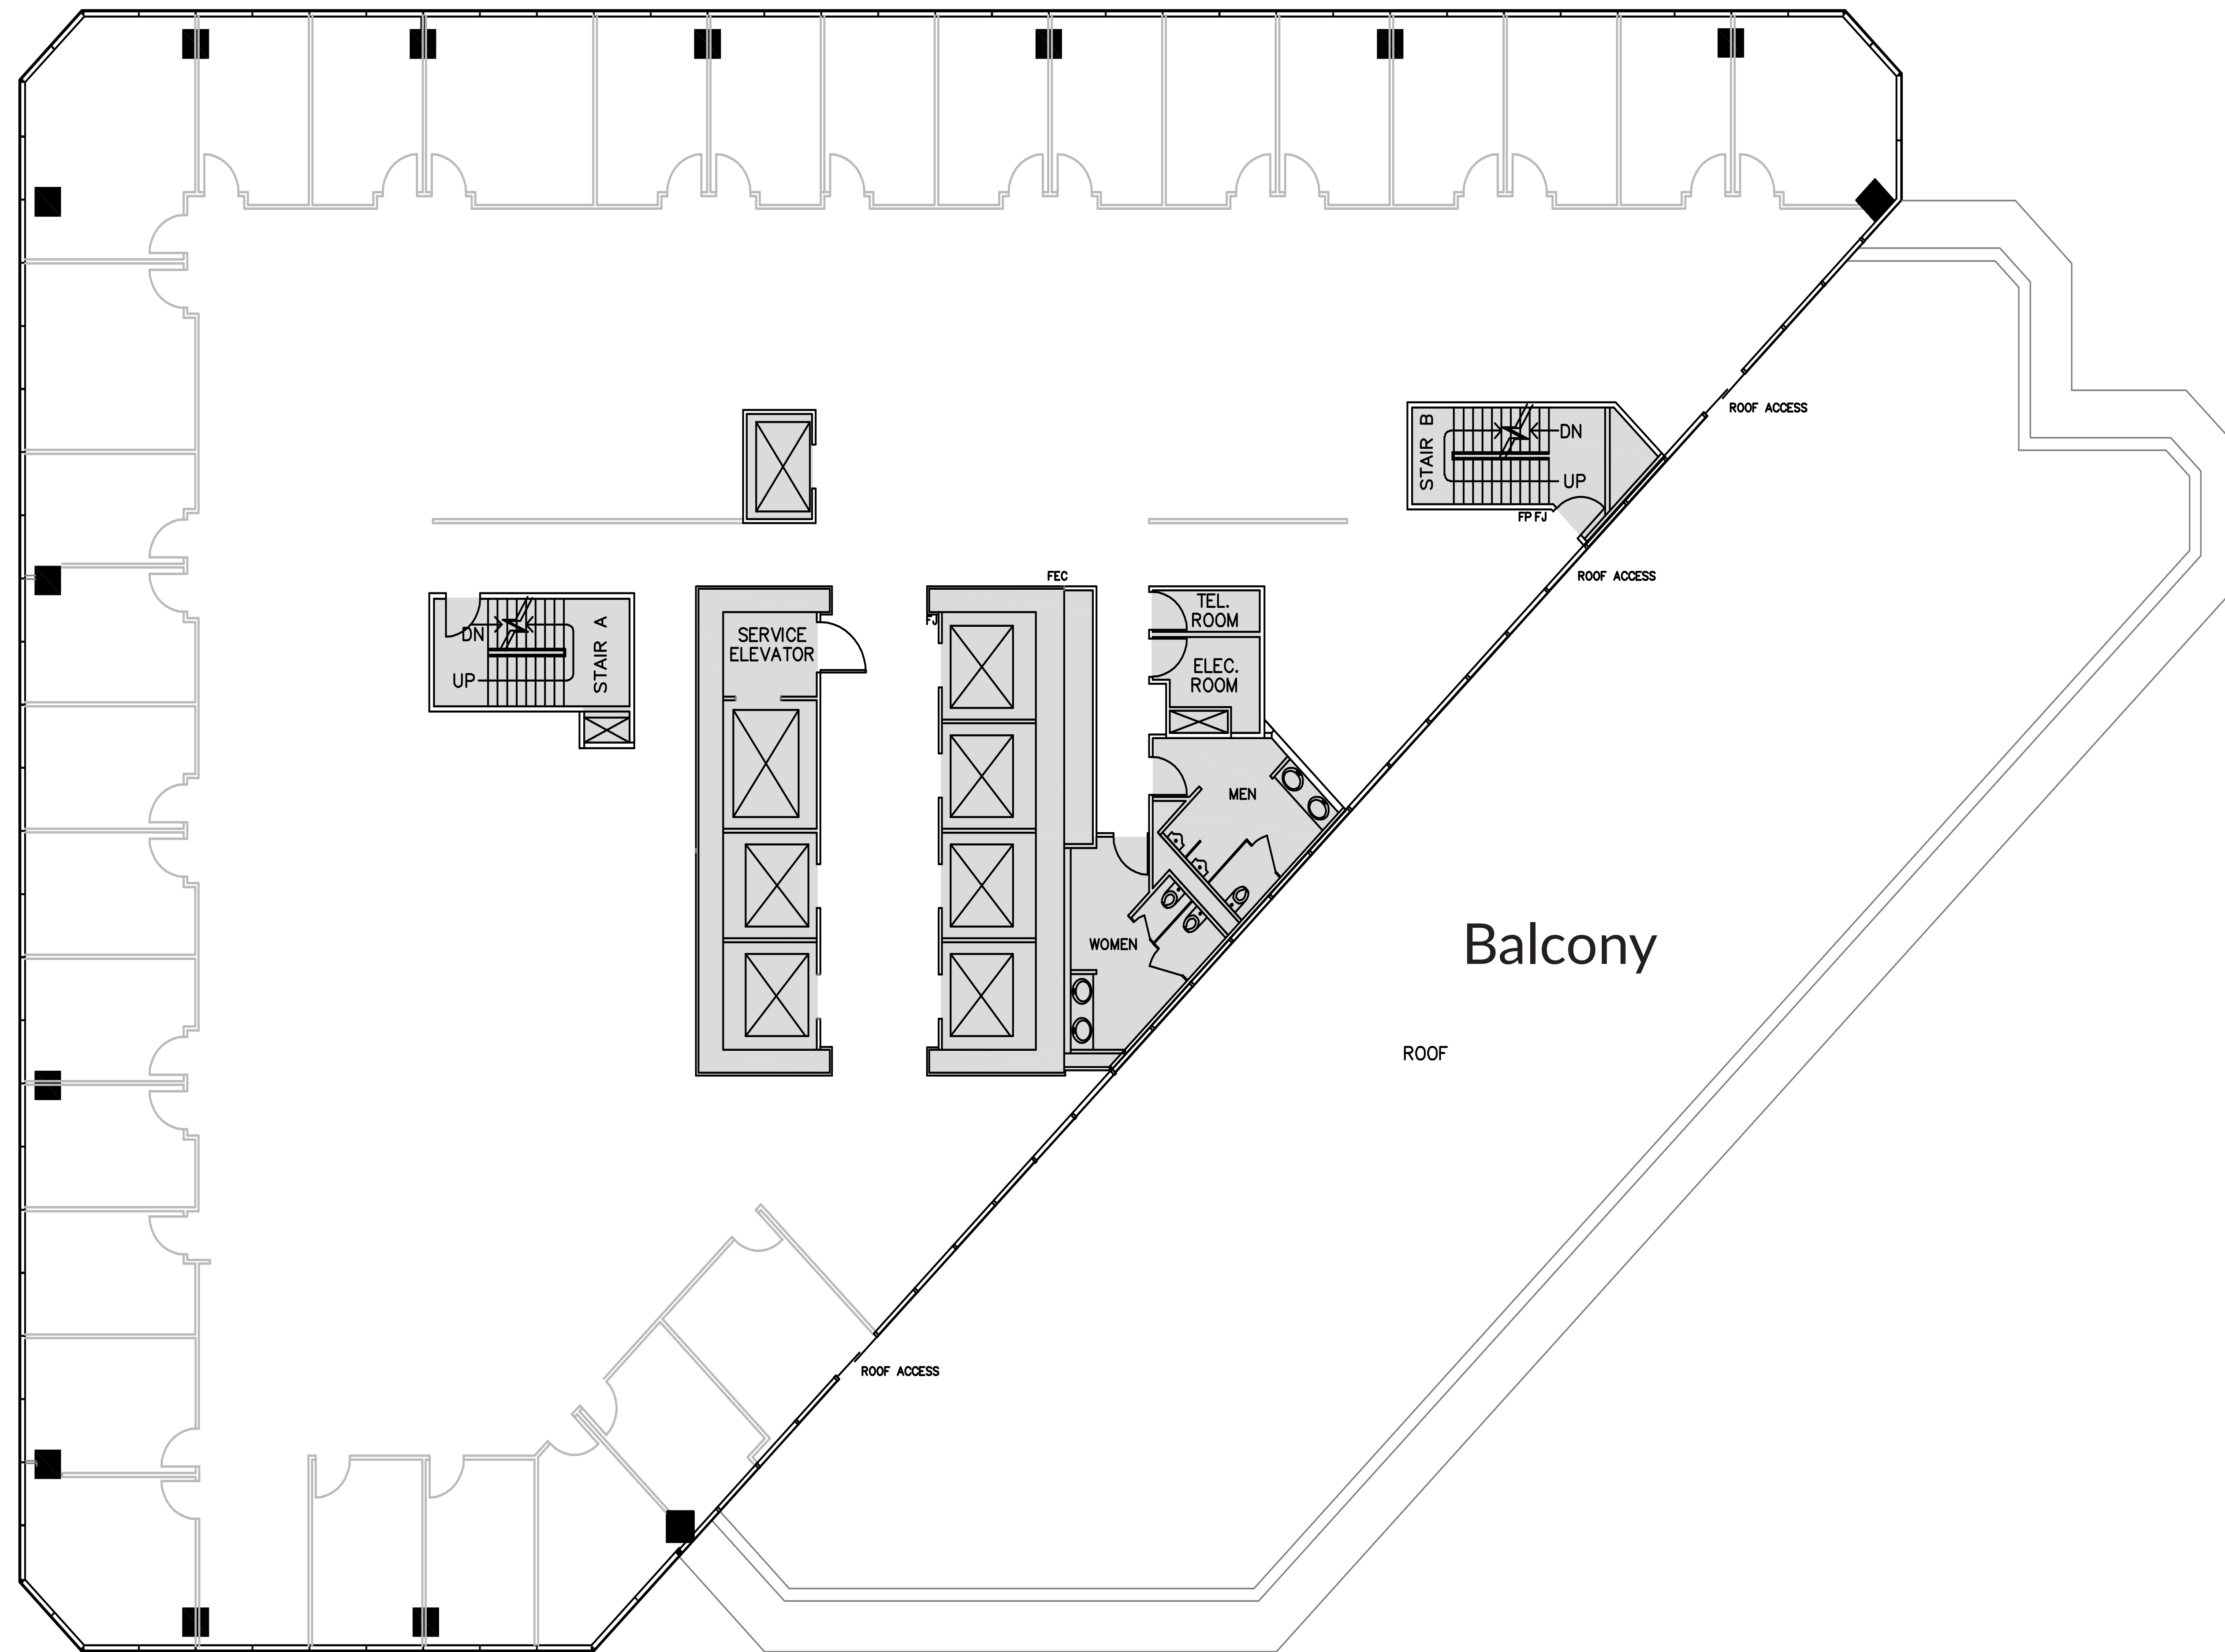

PHOENIX TOWER

AT GREENWAY PLAZA

SUITE 3300 14,427 RSF