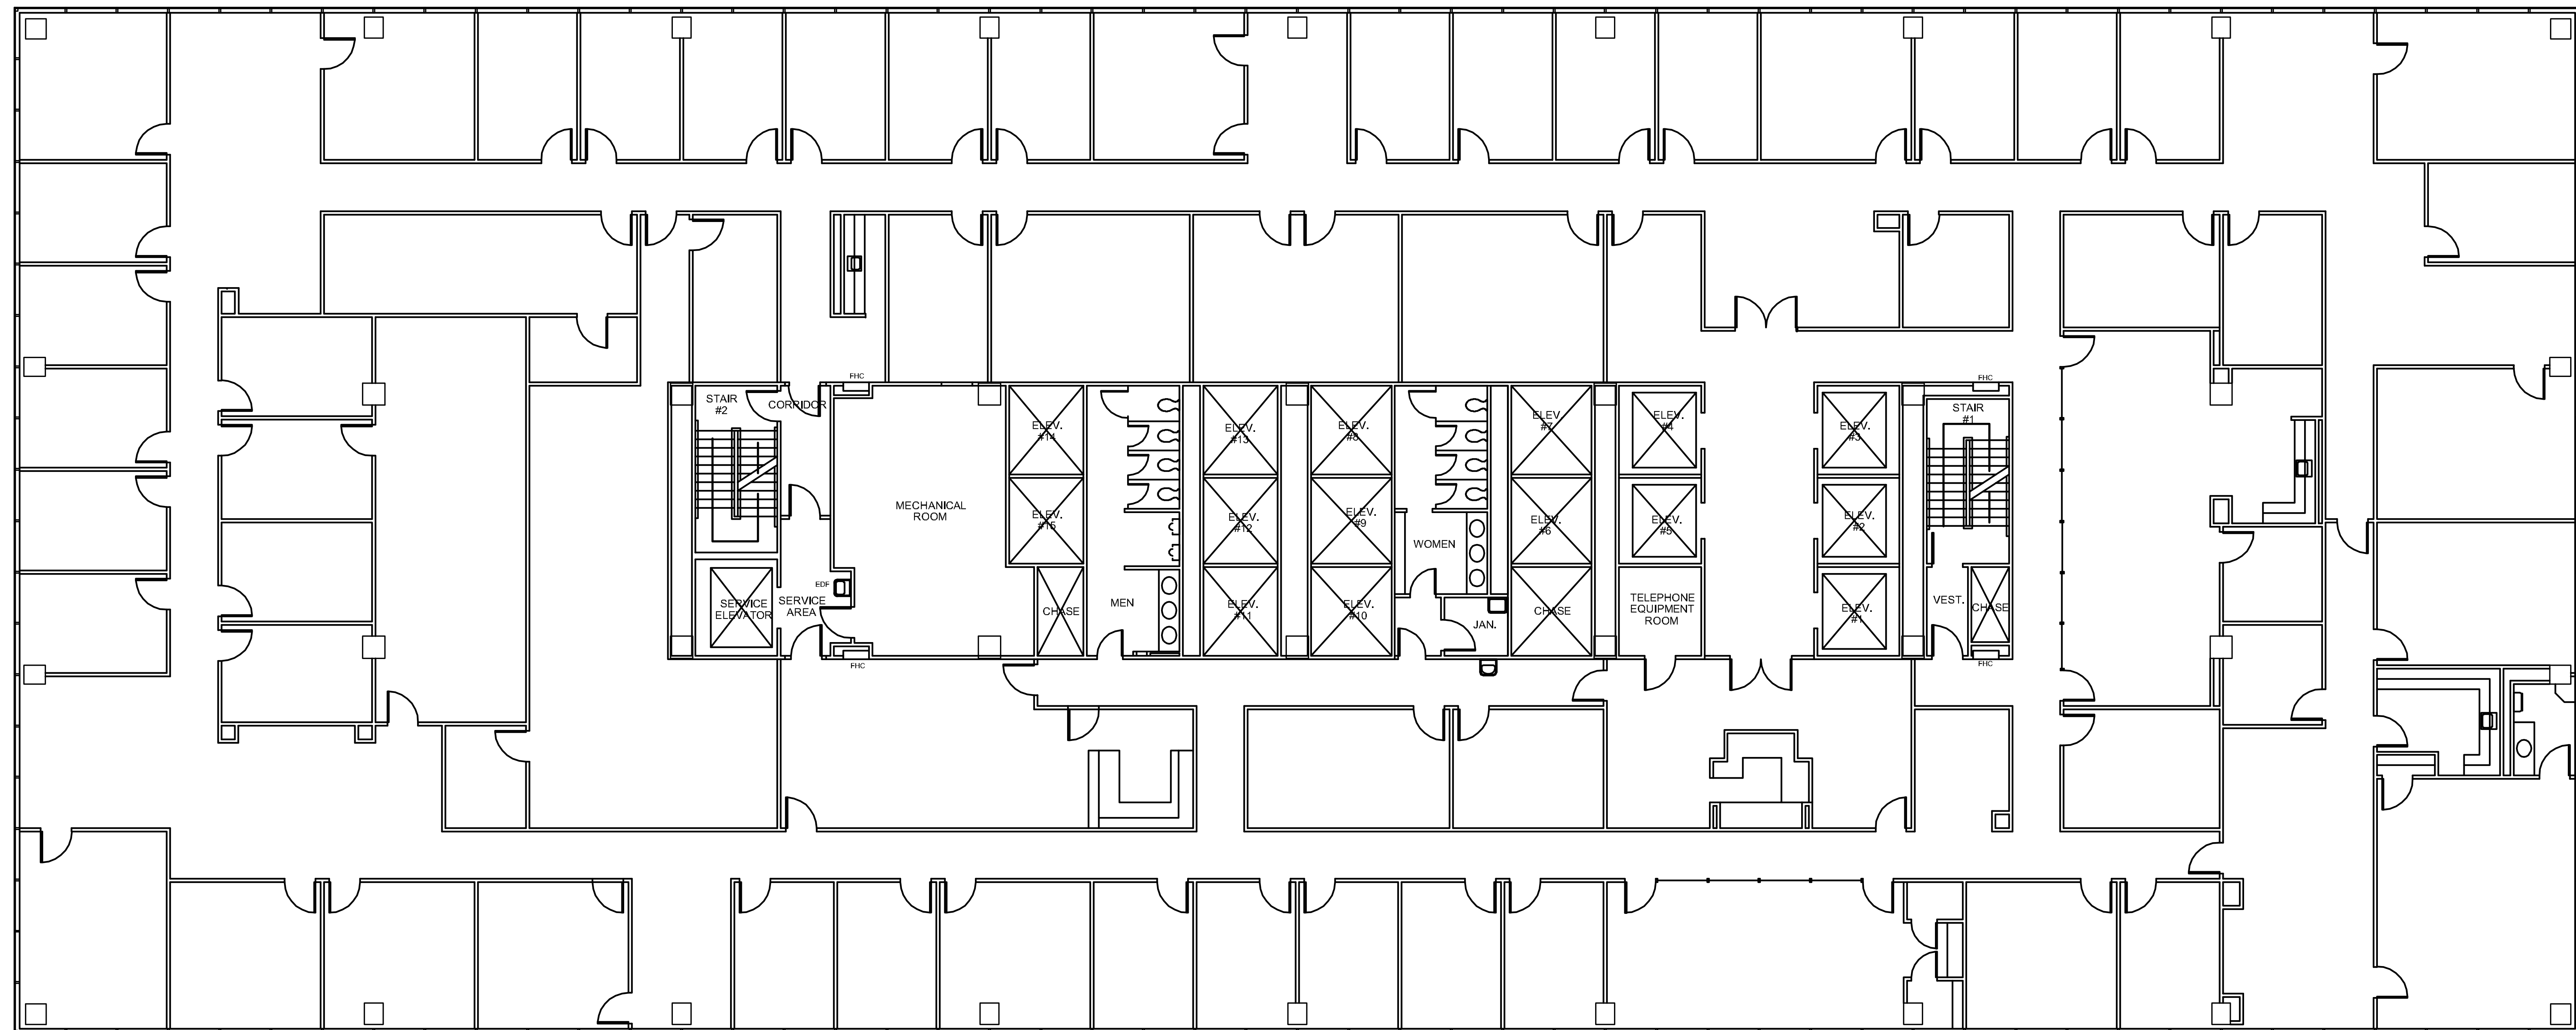

# ELEVEN

GREENWAY PLAZA

SUITE 800 23,794 RSF

Owned & Operated by  PARKWAY 832.308.6055 | pky.com