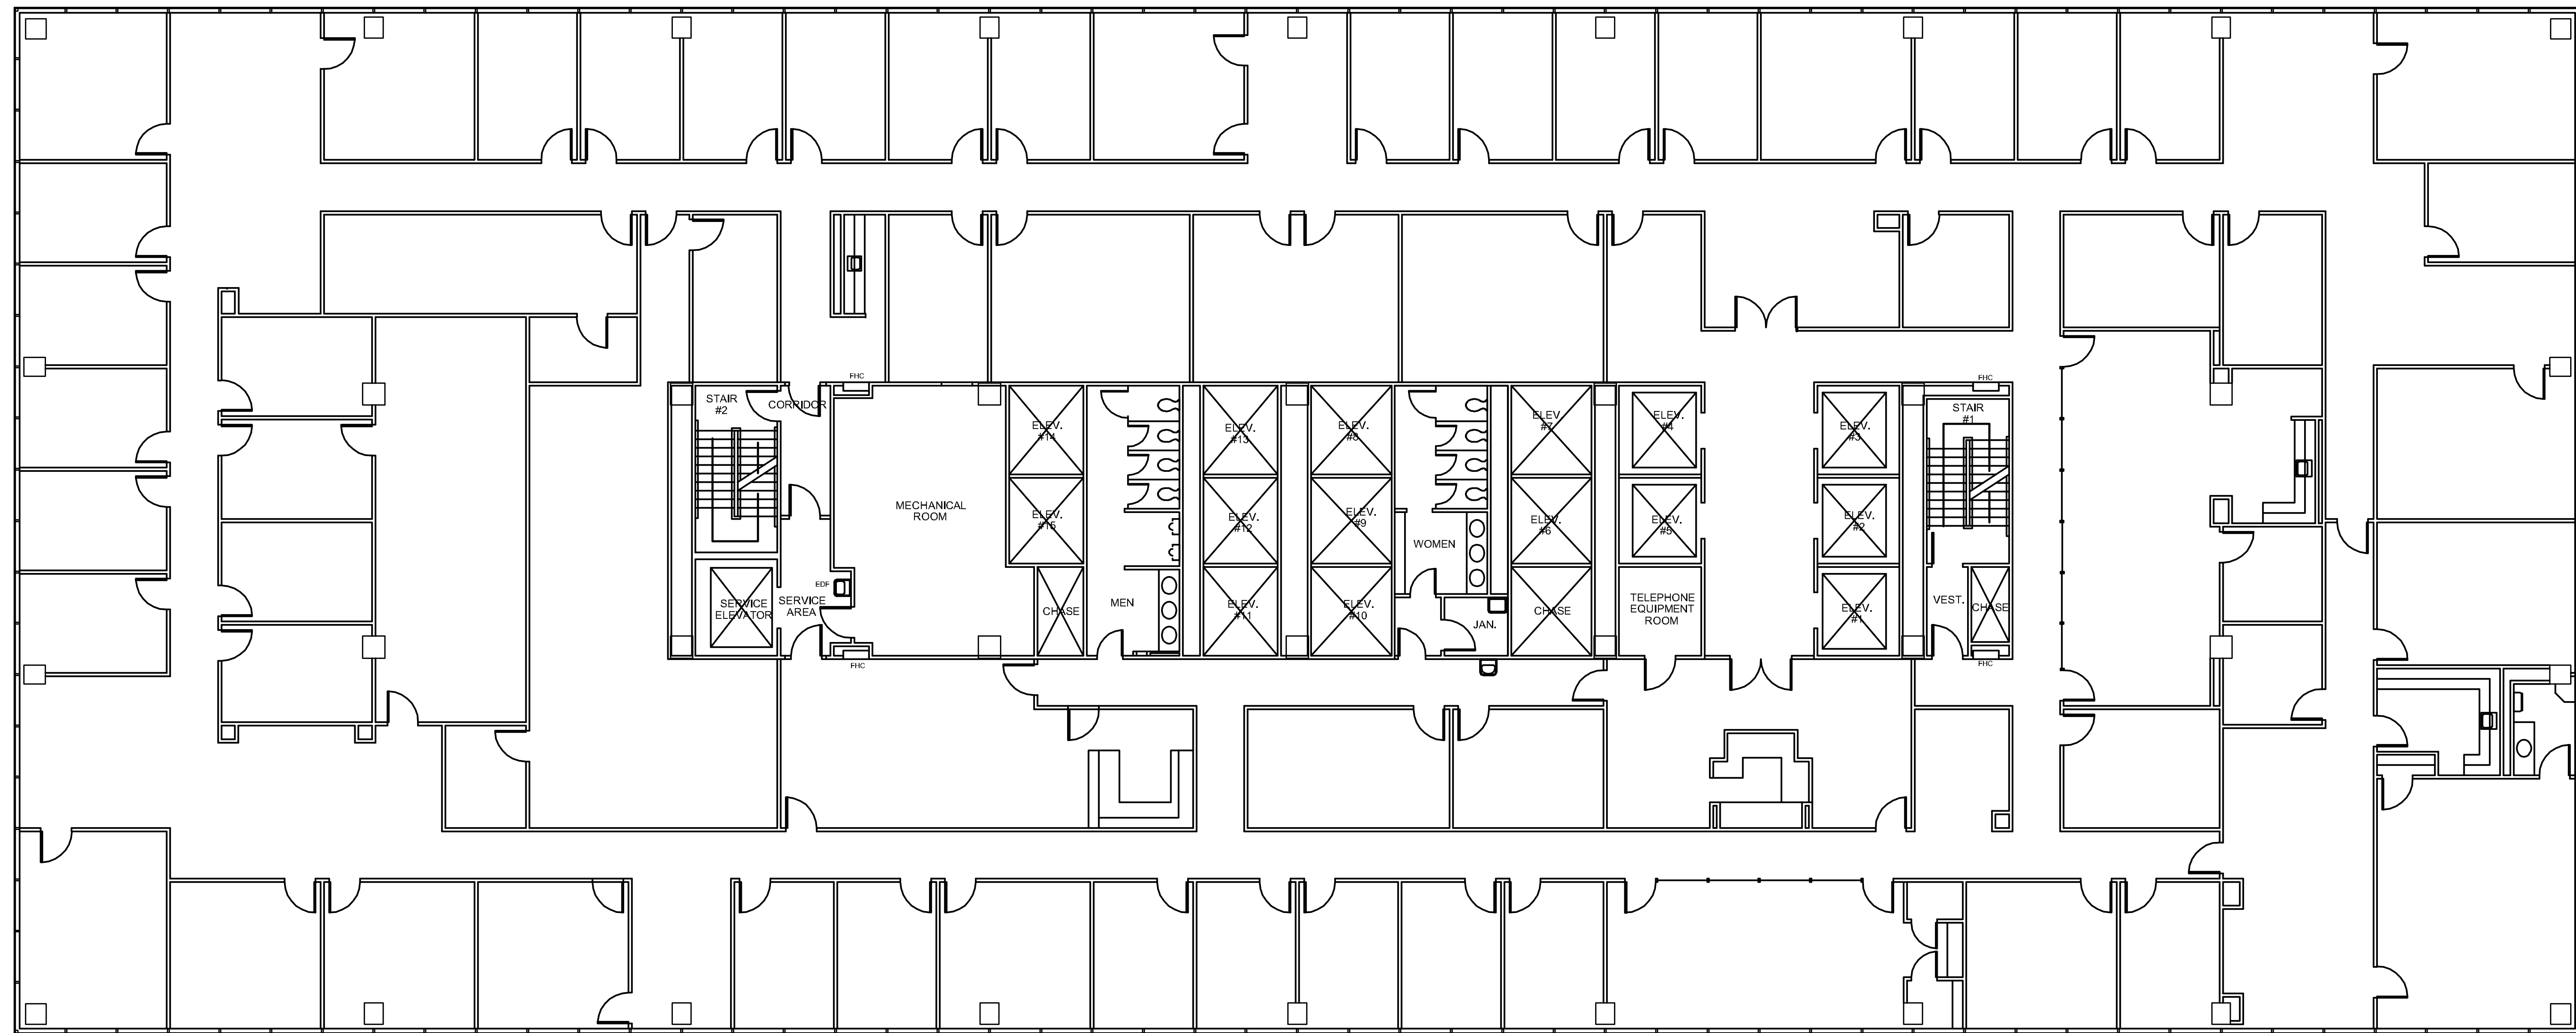

ELEVEN

GREENWAY PLAZA

NORTH

SUITE 800 23,794 RSF

Owned & Operated by  PARKWAY 832.308.6055 | pky.com