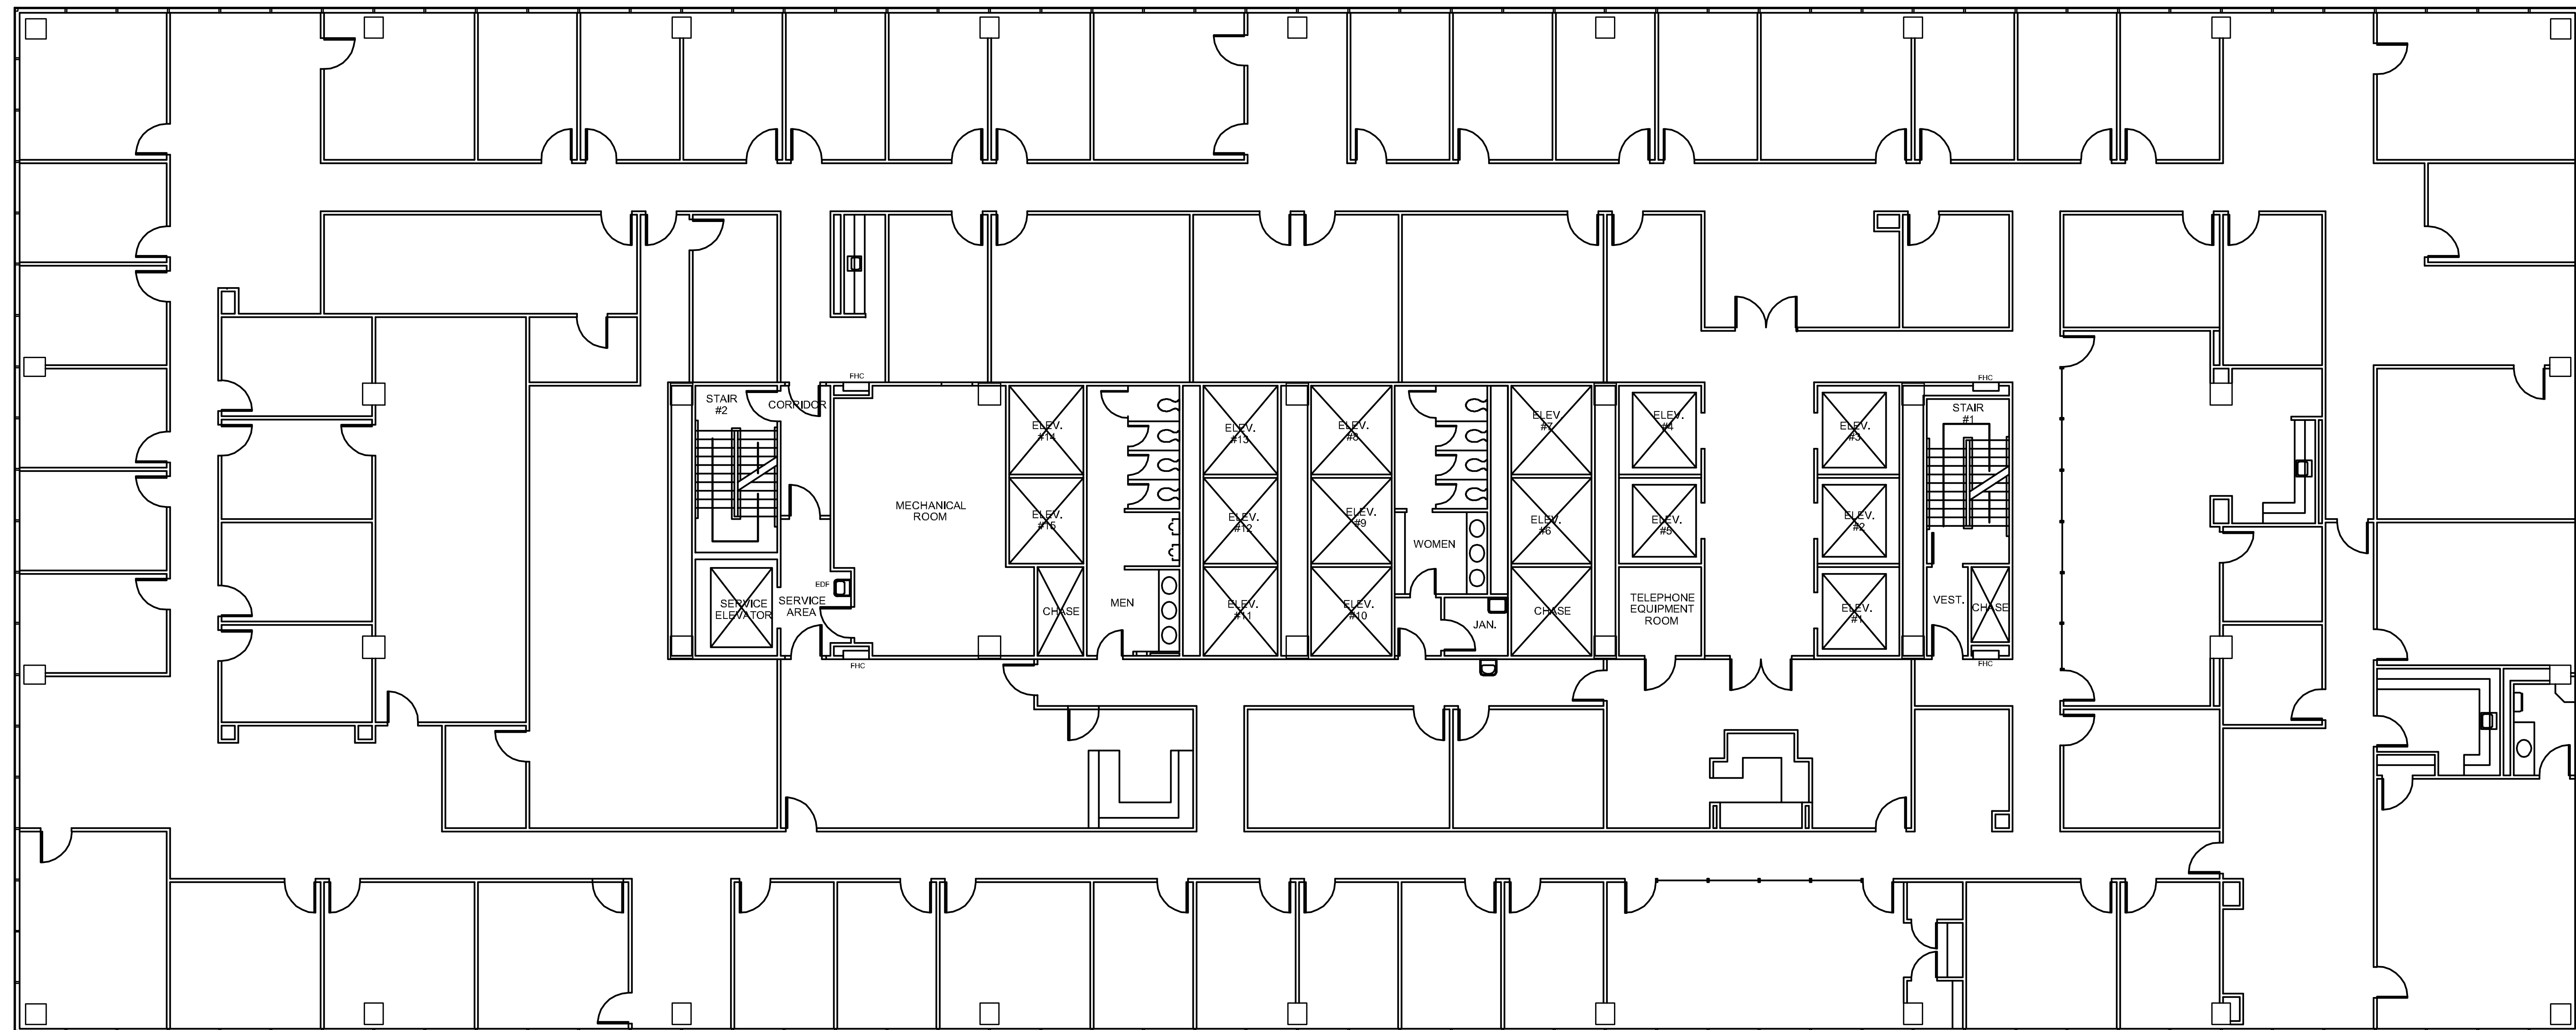

ELEVEN

GREENWAY PLAZA

SUITE 800 24,402 RSF

Owned & Operated by  PARKWAY 832.308.6055 | pky.com