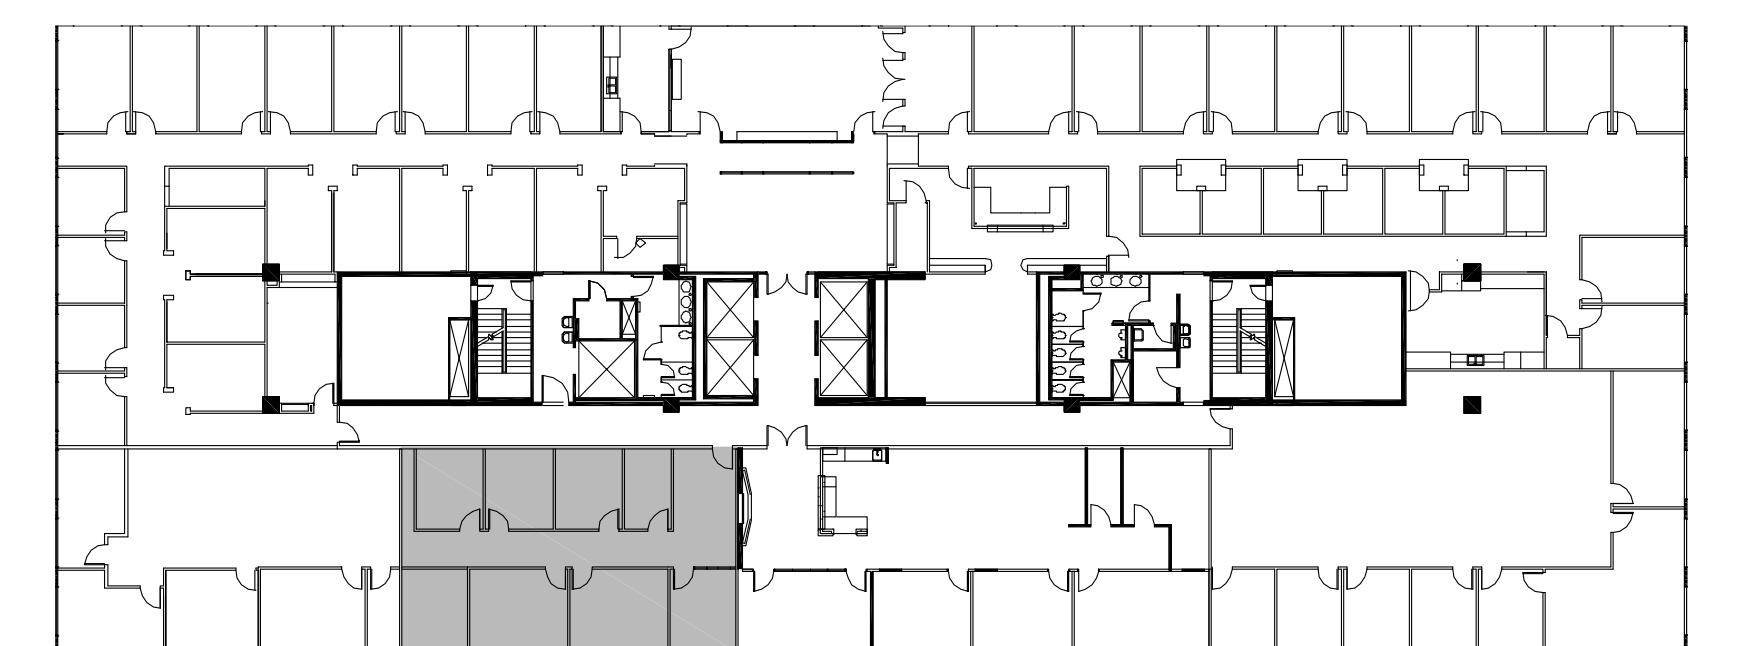

THREE

GREENWAY PLAZA

SUITE 1725 **1,863 RSF**

Owned & Operated by  PARKWAY 832.308.6055 | pky.com