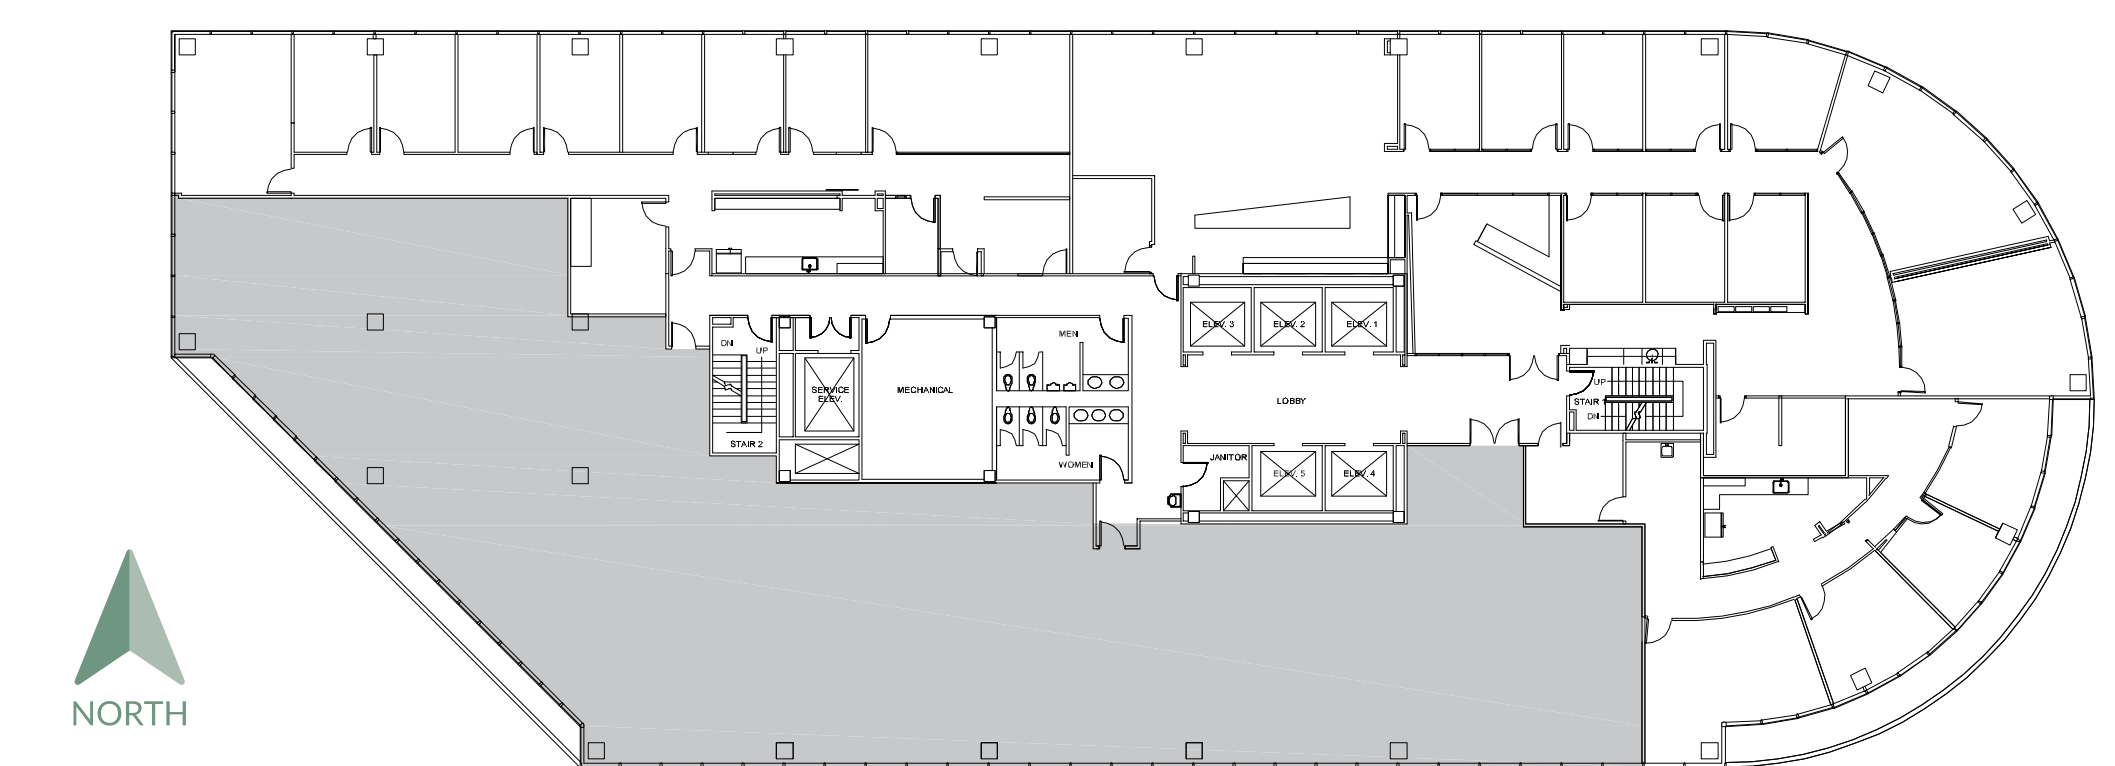

EIGHT

GREENWAY PLAZA

SUITE 1000 7,698 RSF

Owned & Operated by  PARKWAY 832.308.6055 | pky.com