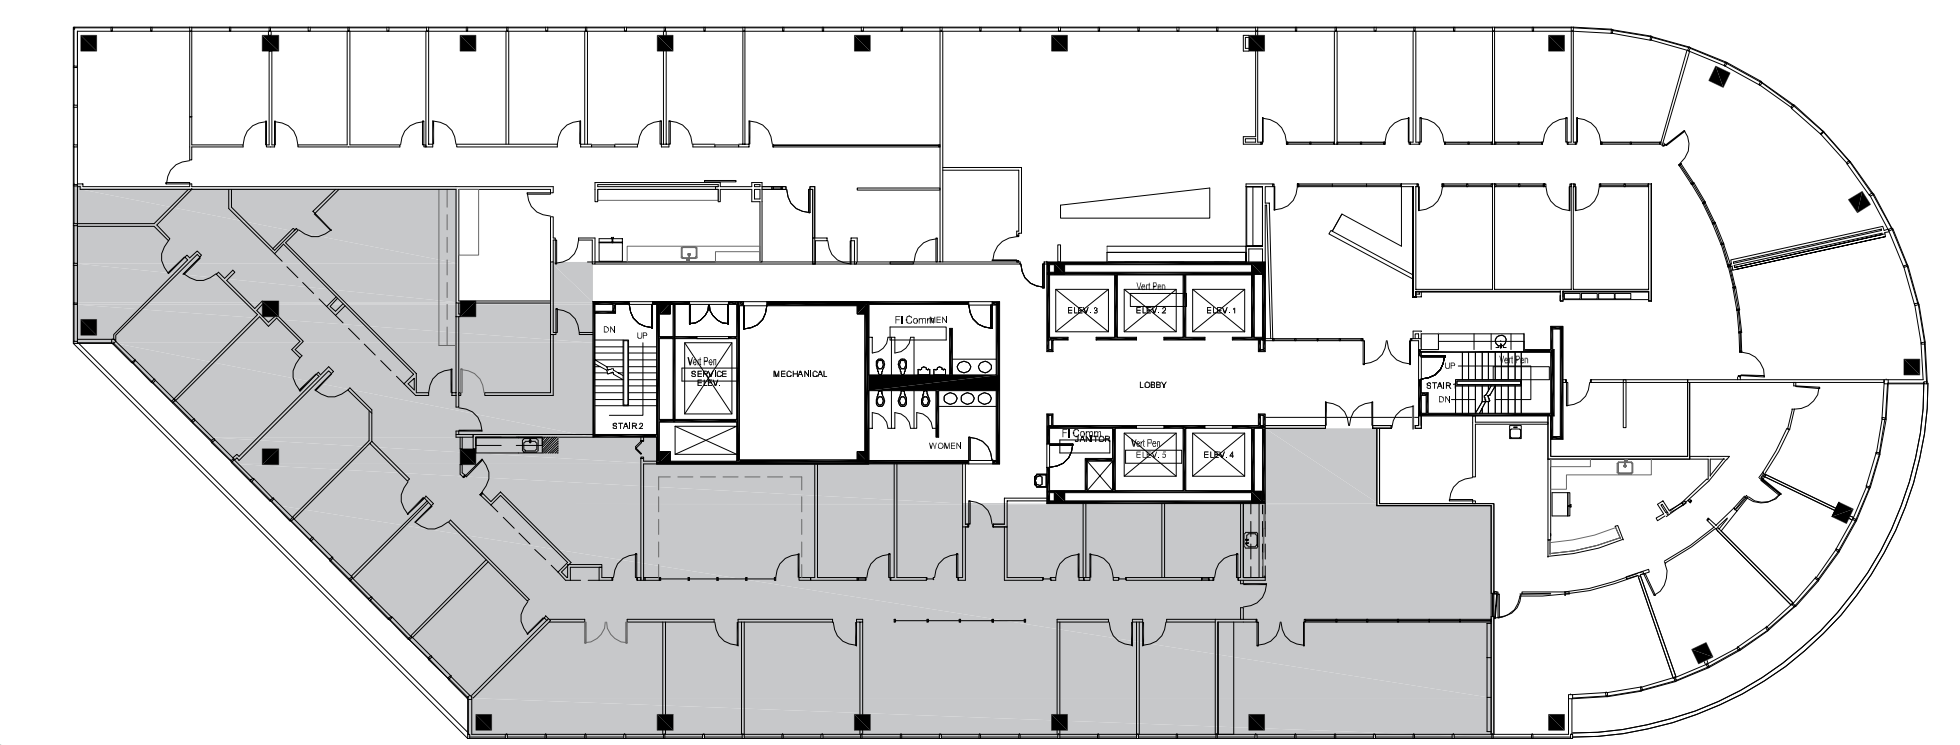

EIGHT

GREENWAY PLAZA

SUITE 1000 7,698 RSF

Owned & Operated by  PARKWAY 832.308.6055 | pky.com