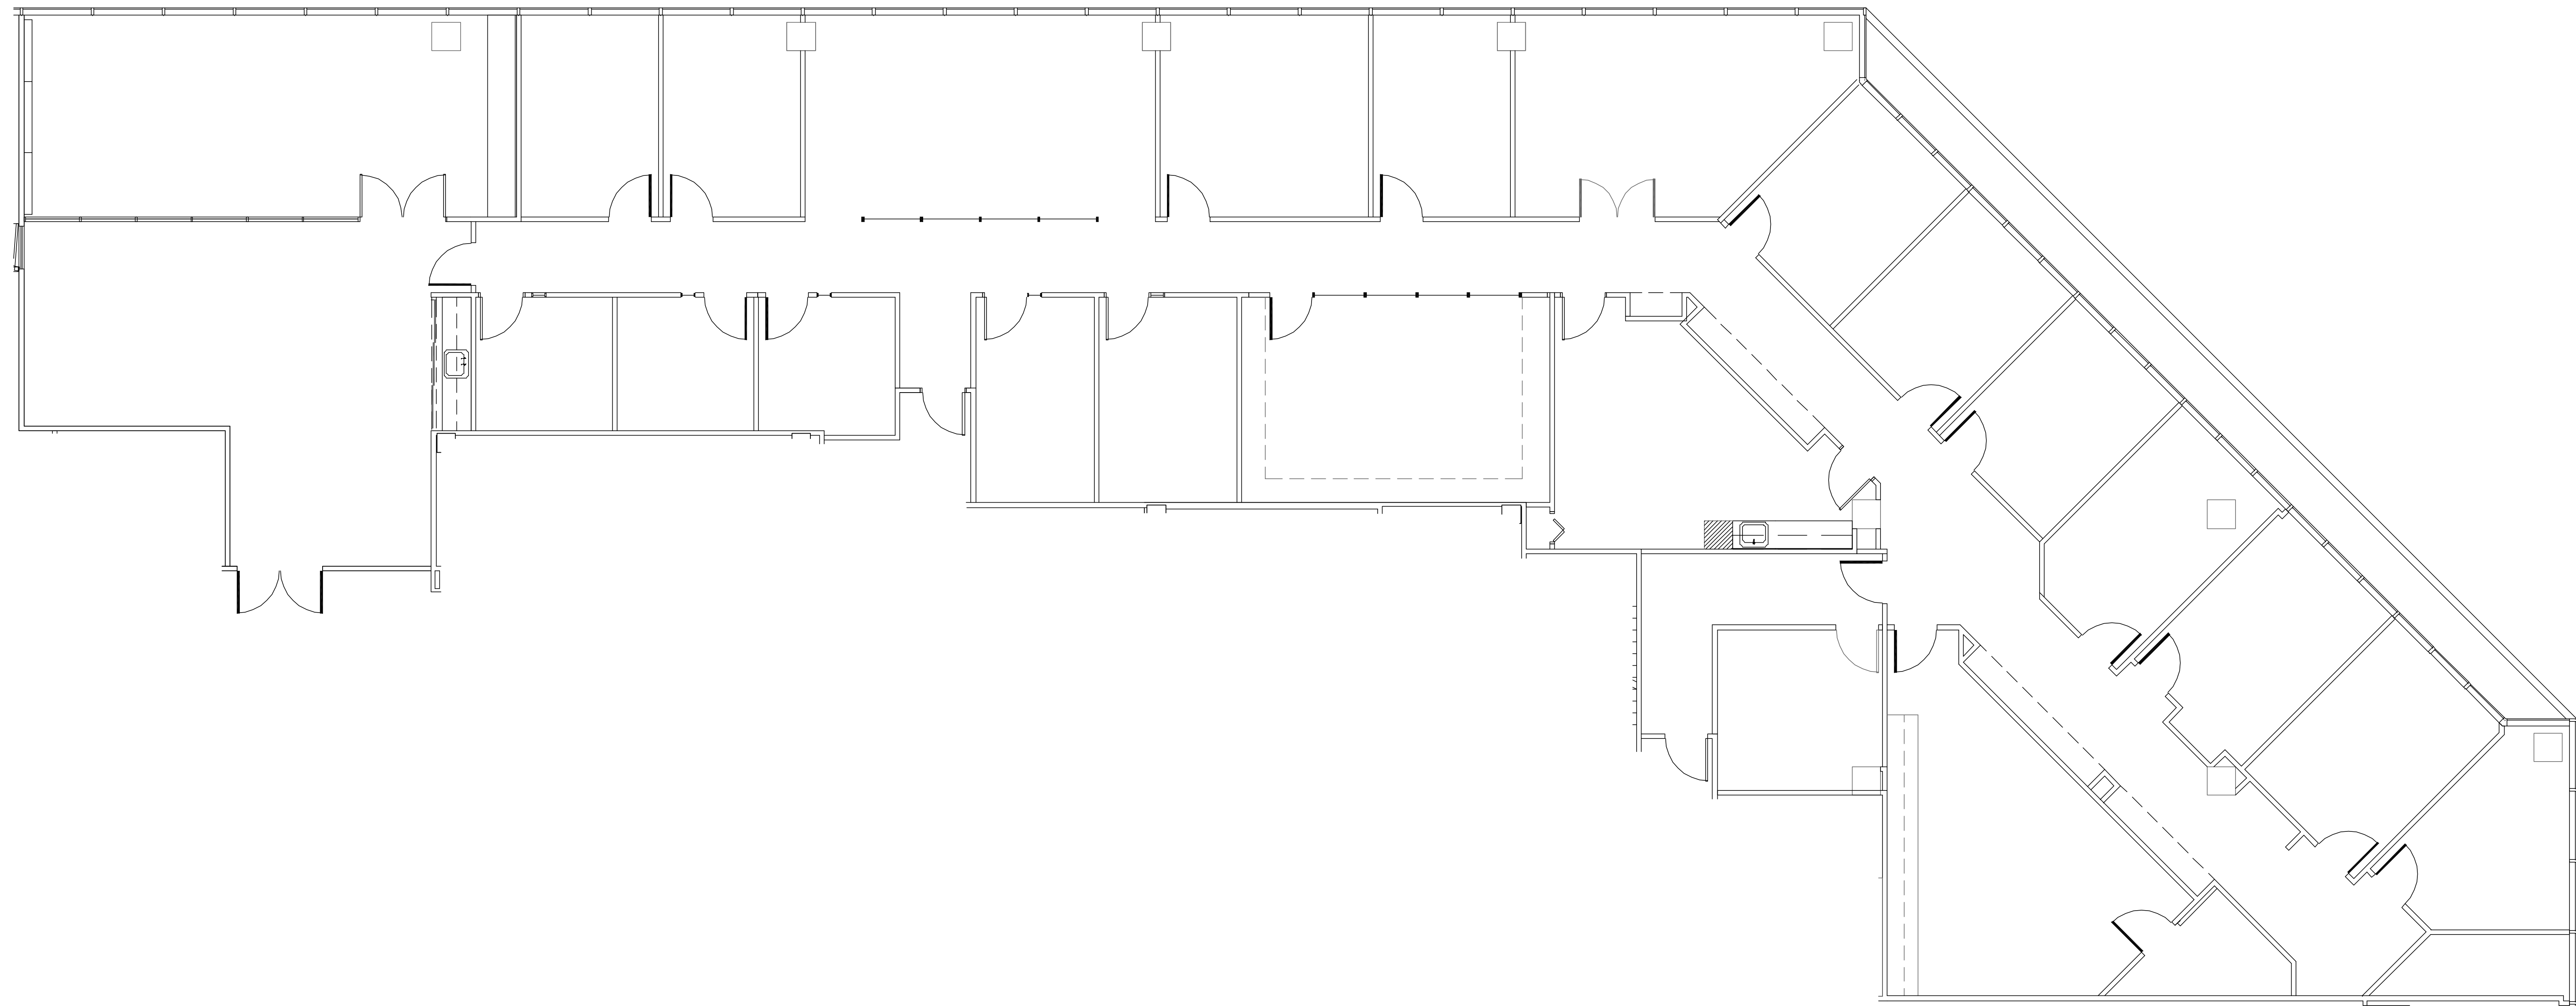

EIGHT

GREENWAY PLAZA

SUITE 1000 7,698 RSF

Owned & Operated by  PARKWAY 832.308.6055 | pky.com