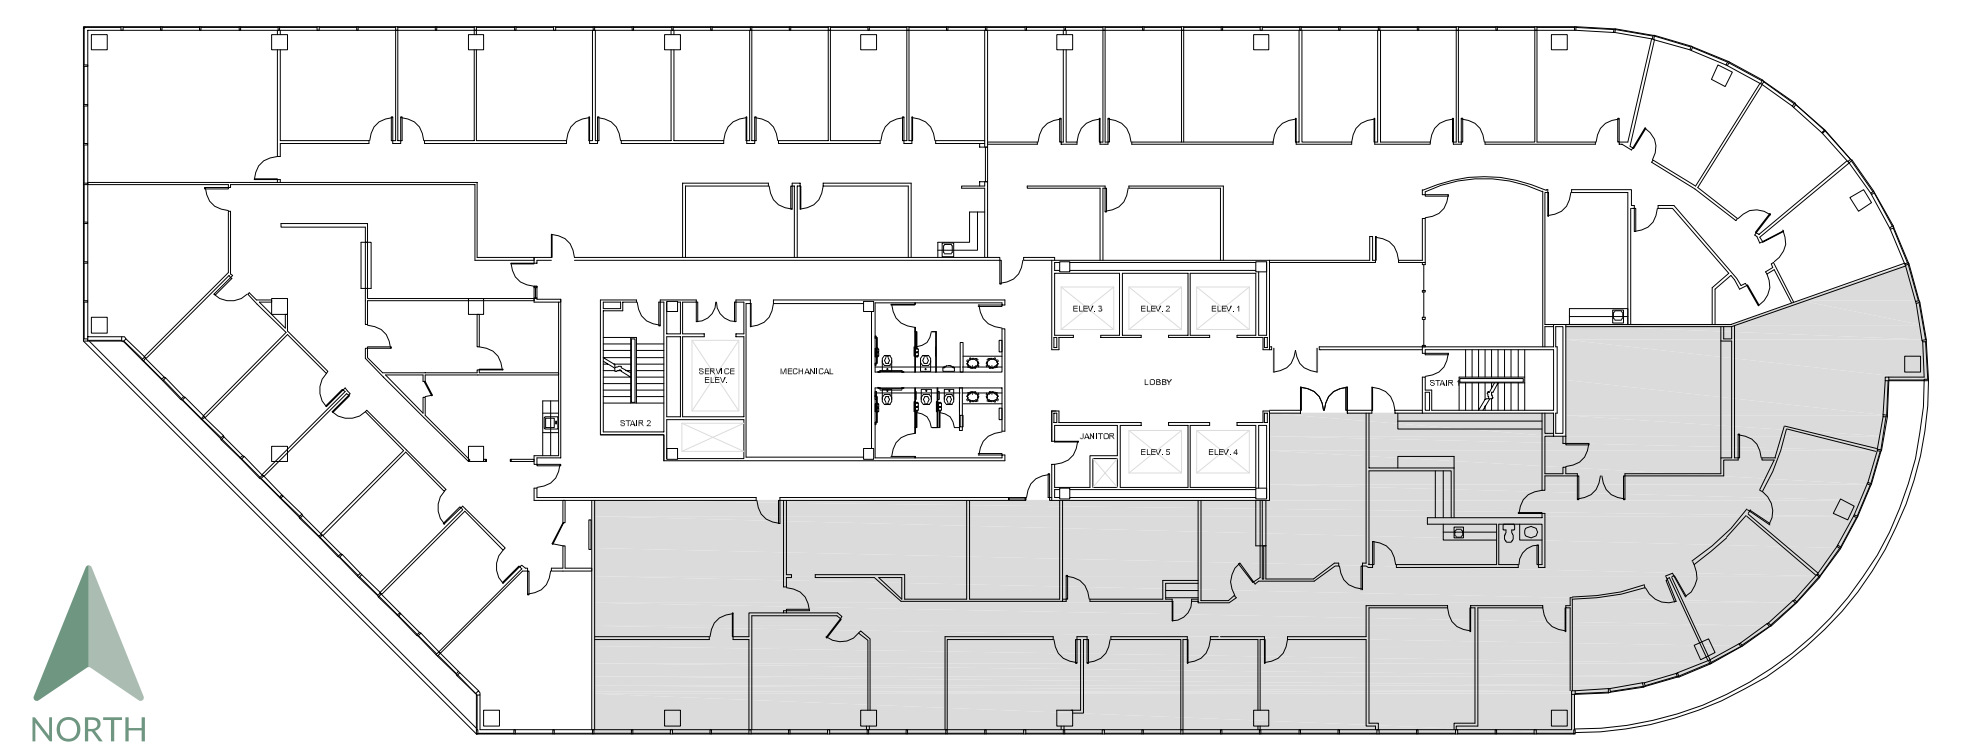

EIGHT

GREENWAY PLAZA

NORTH

SUITE 900 6,889 RSF

Owned & Operated by  PARKWAY 832.308.6055 | pky.com