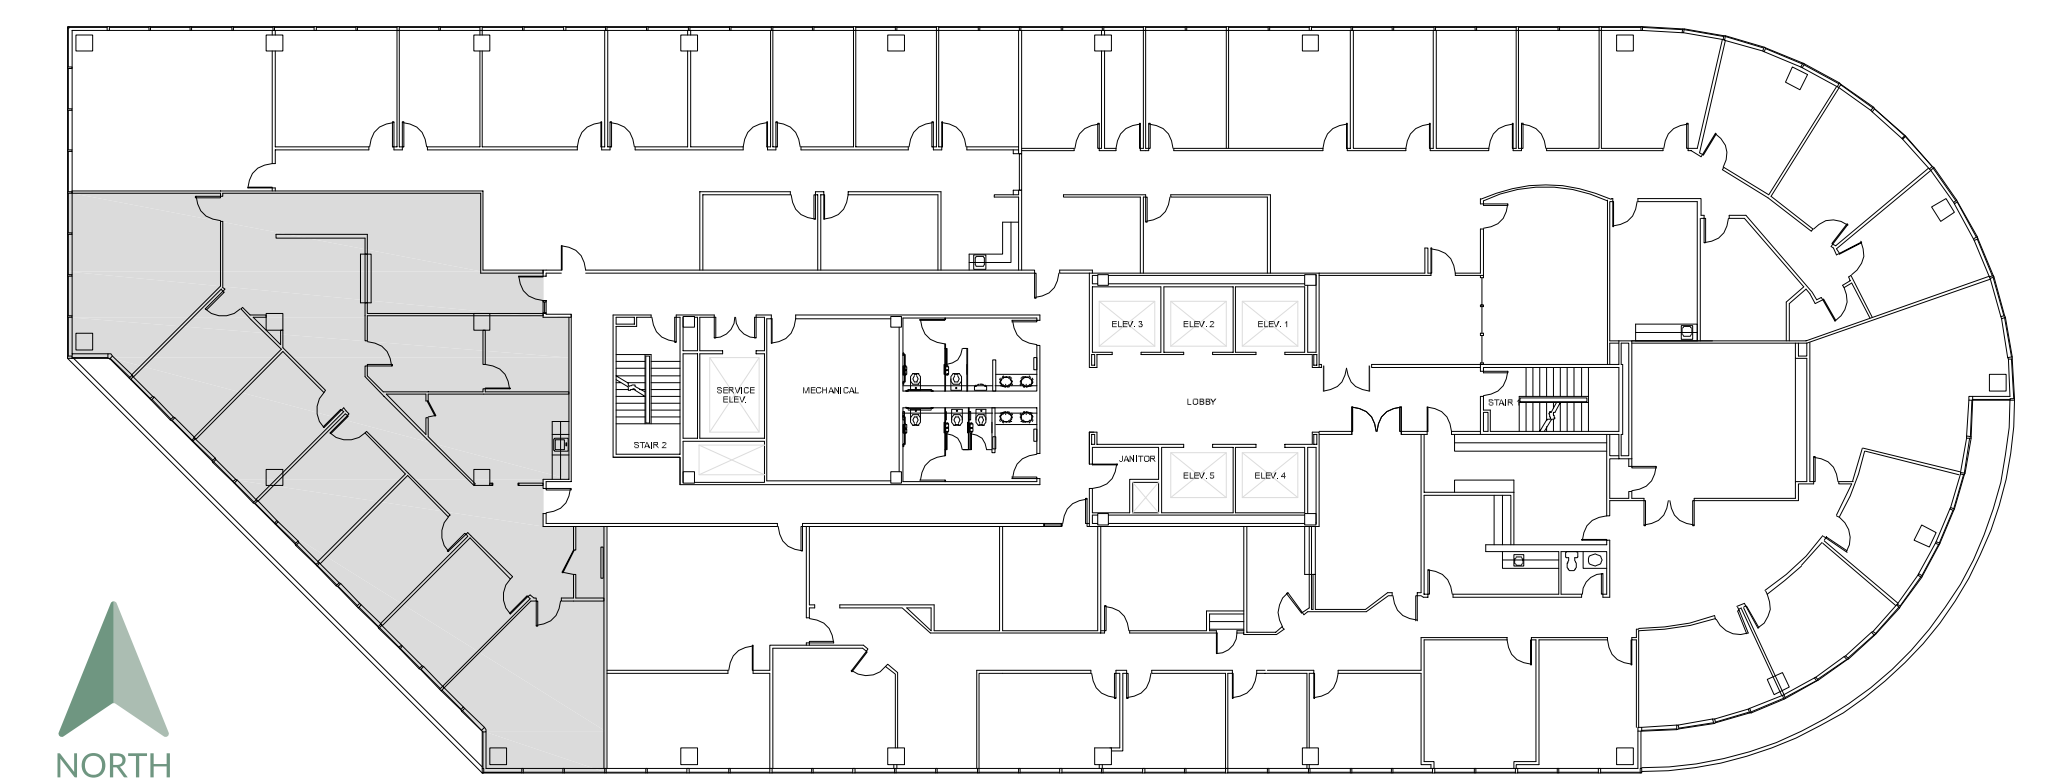

EIGHT

GREENWAY PLAZA

SUITE 930 3,286 RSF

Owned & Operated by  PARKWAY 832.308.6055 | pky.com