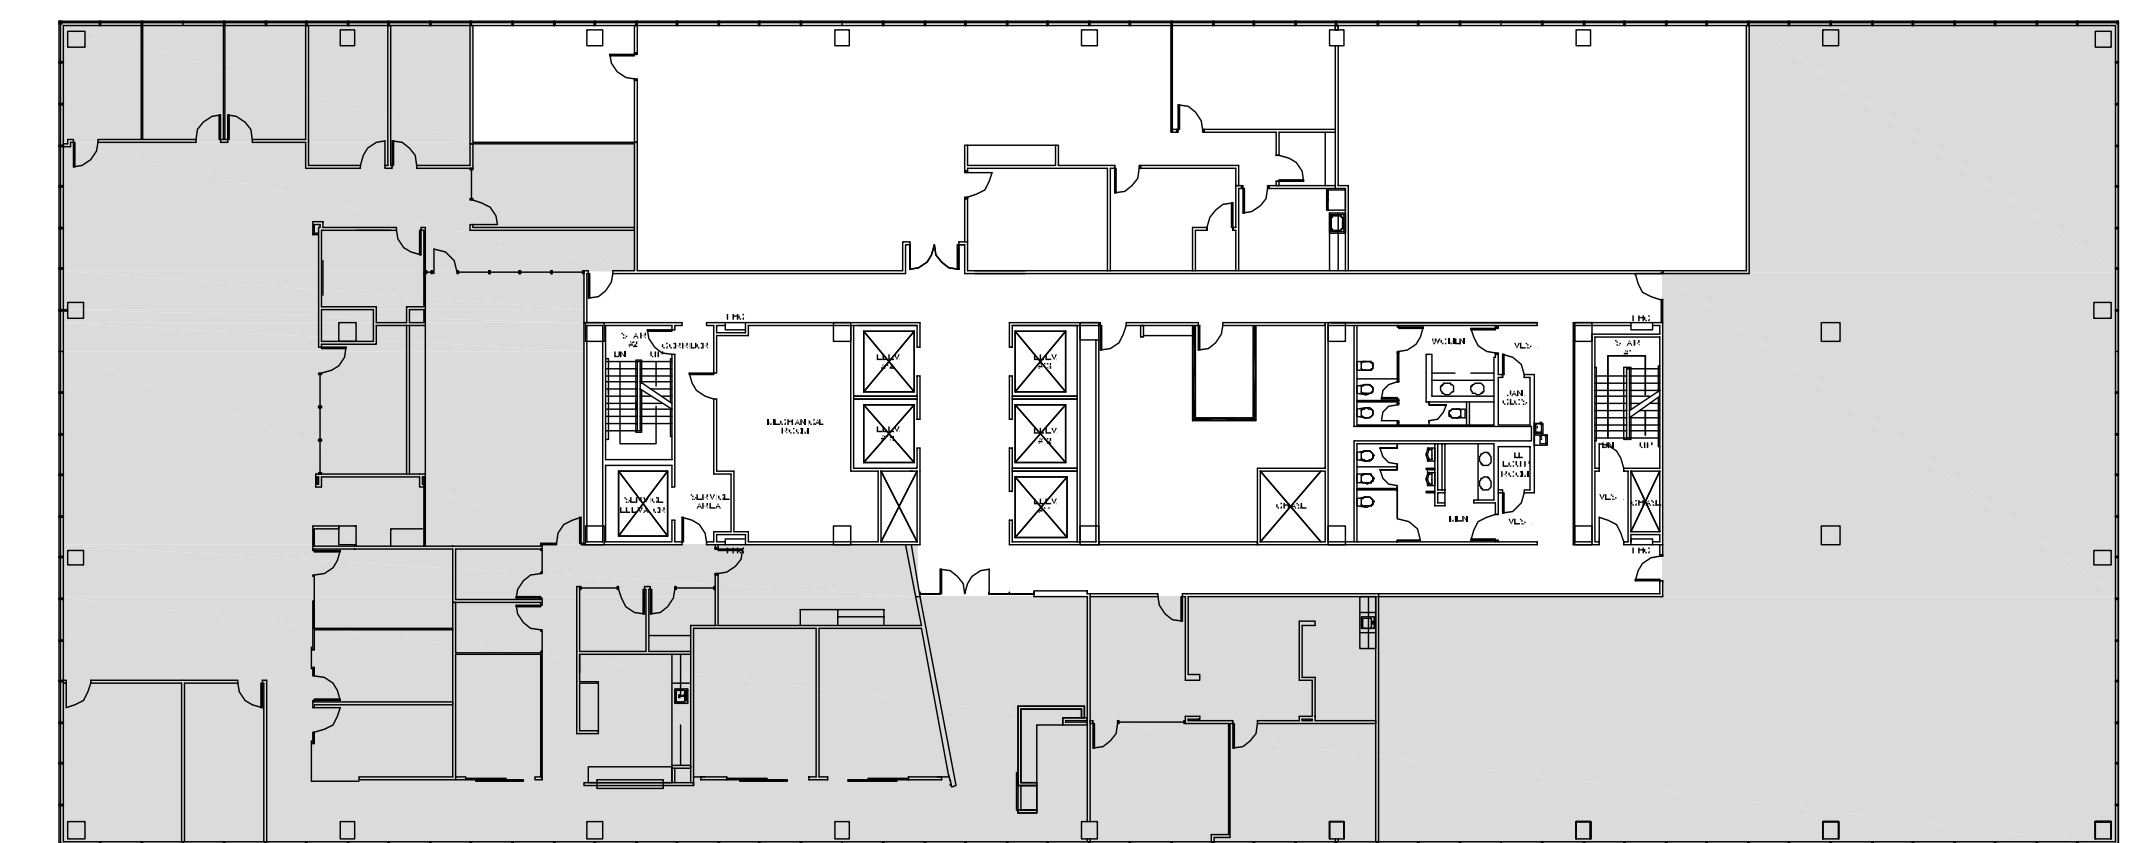

NINE

GREENWAY PLAZA

SUITE 3000 18,676 RSF