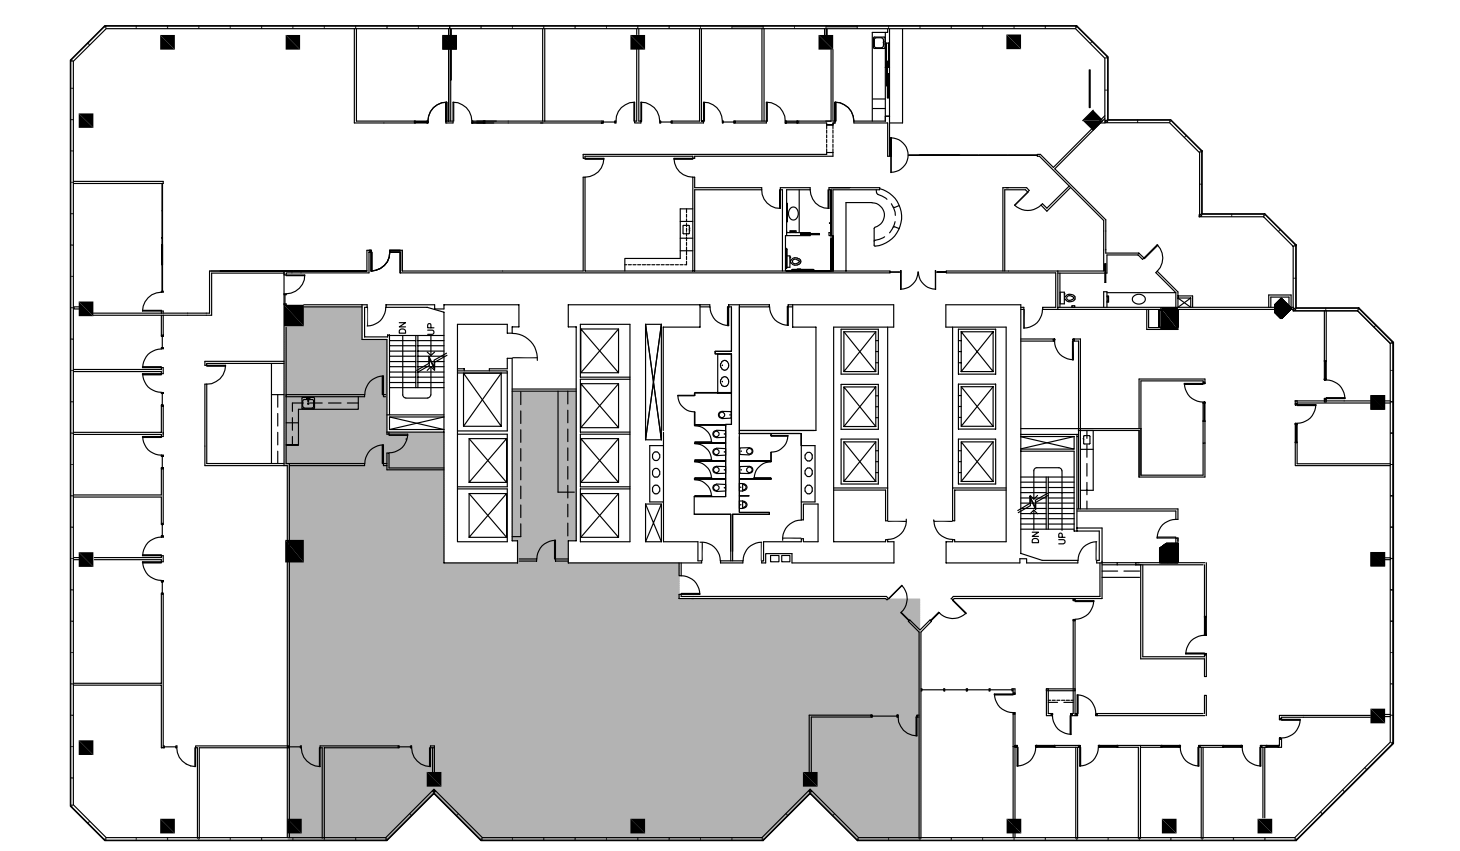

PHOENIX TOWER

AT GREENWAY PLAZA

SUITE 1300 6,302 RSF