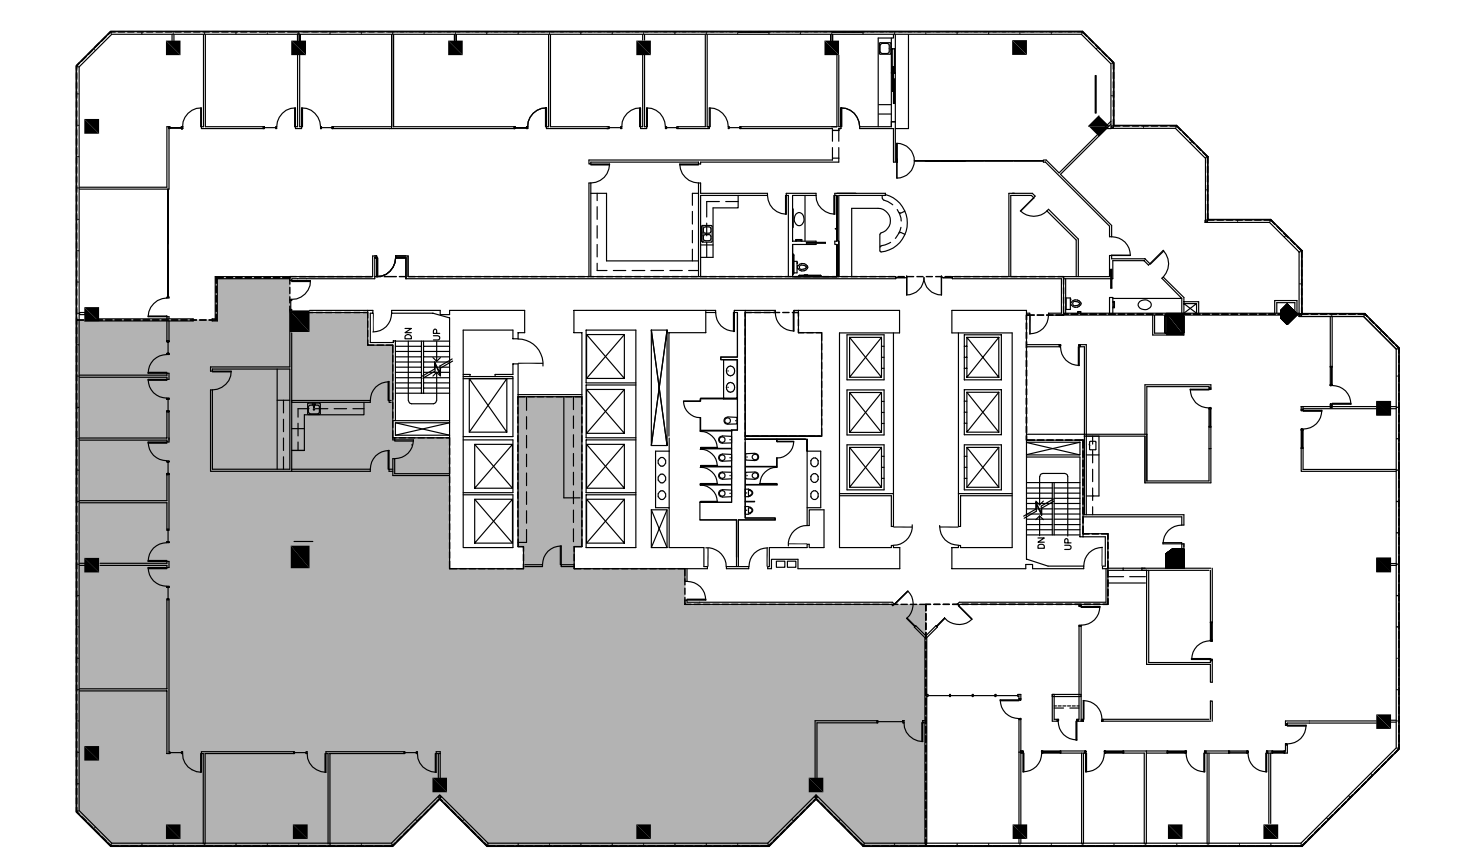

# PHOENIX TOWER

AT GREENWAY PLAZA

SUITE 1300 9,876 RSF