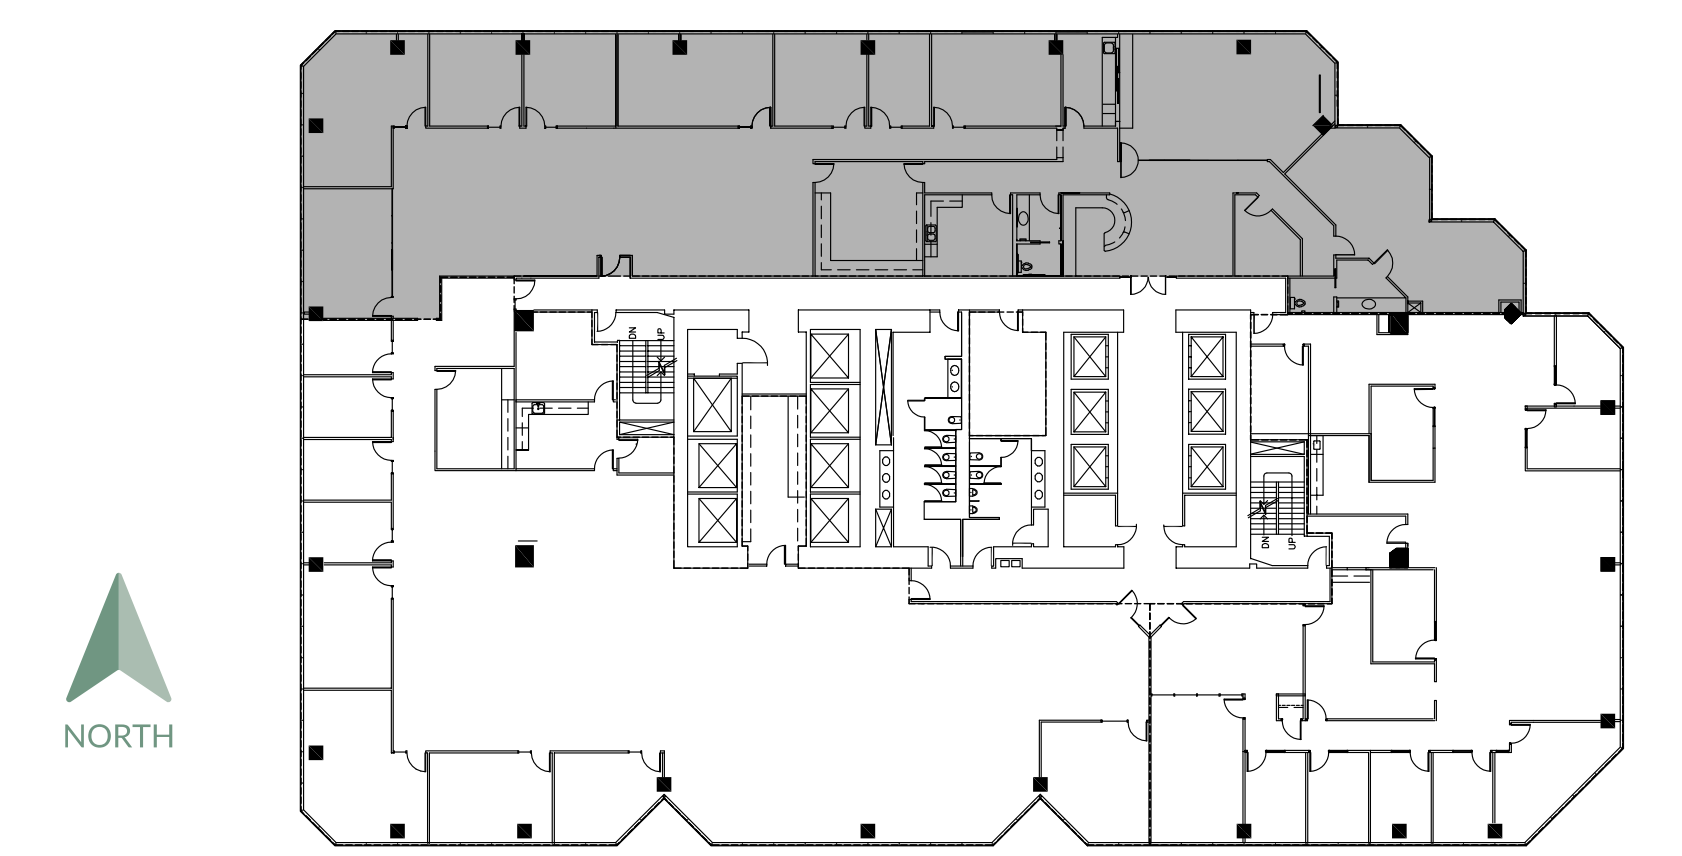

# PHOENIX TOWER

AT GREENWAY PLAZA

SUITE 1310 8,799 RSF