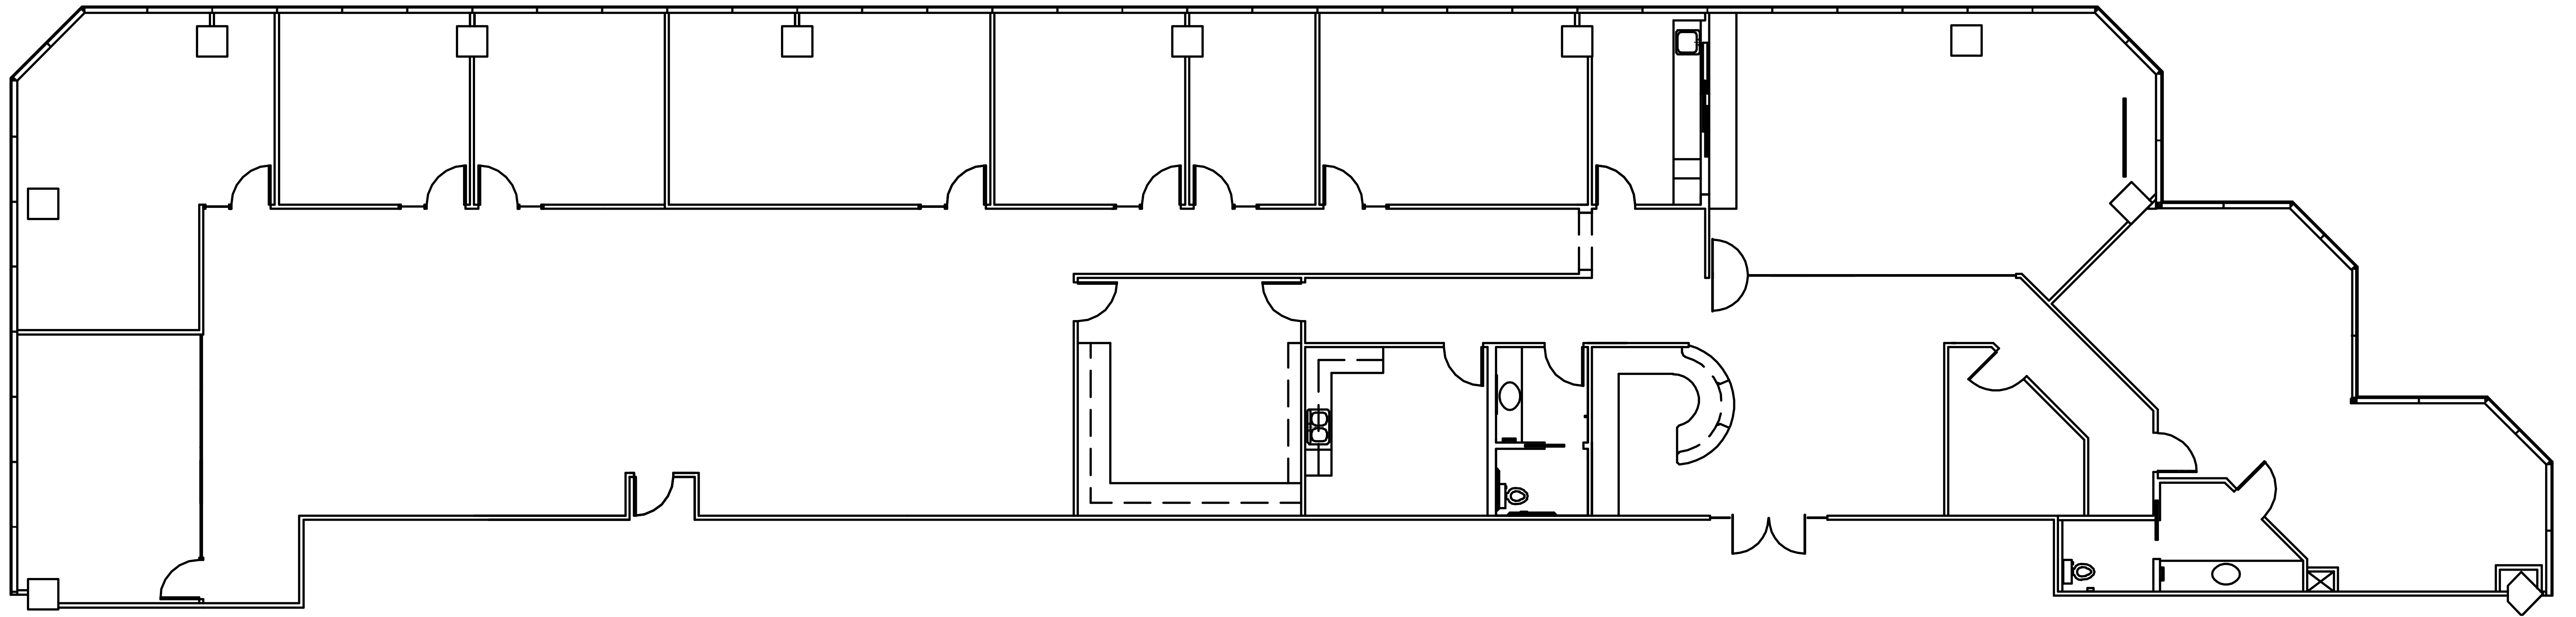

# PHOENIX TOWER

AT GREENWAY PLAZA

SUITE 1310 8,799 RSF