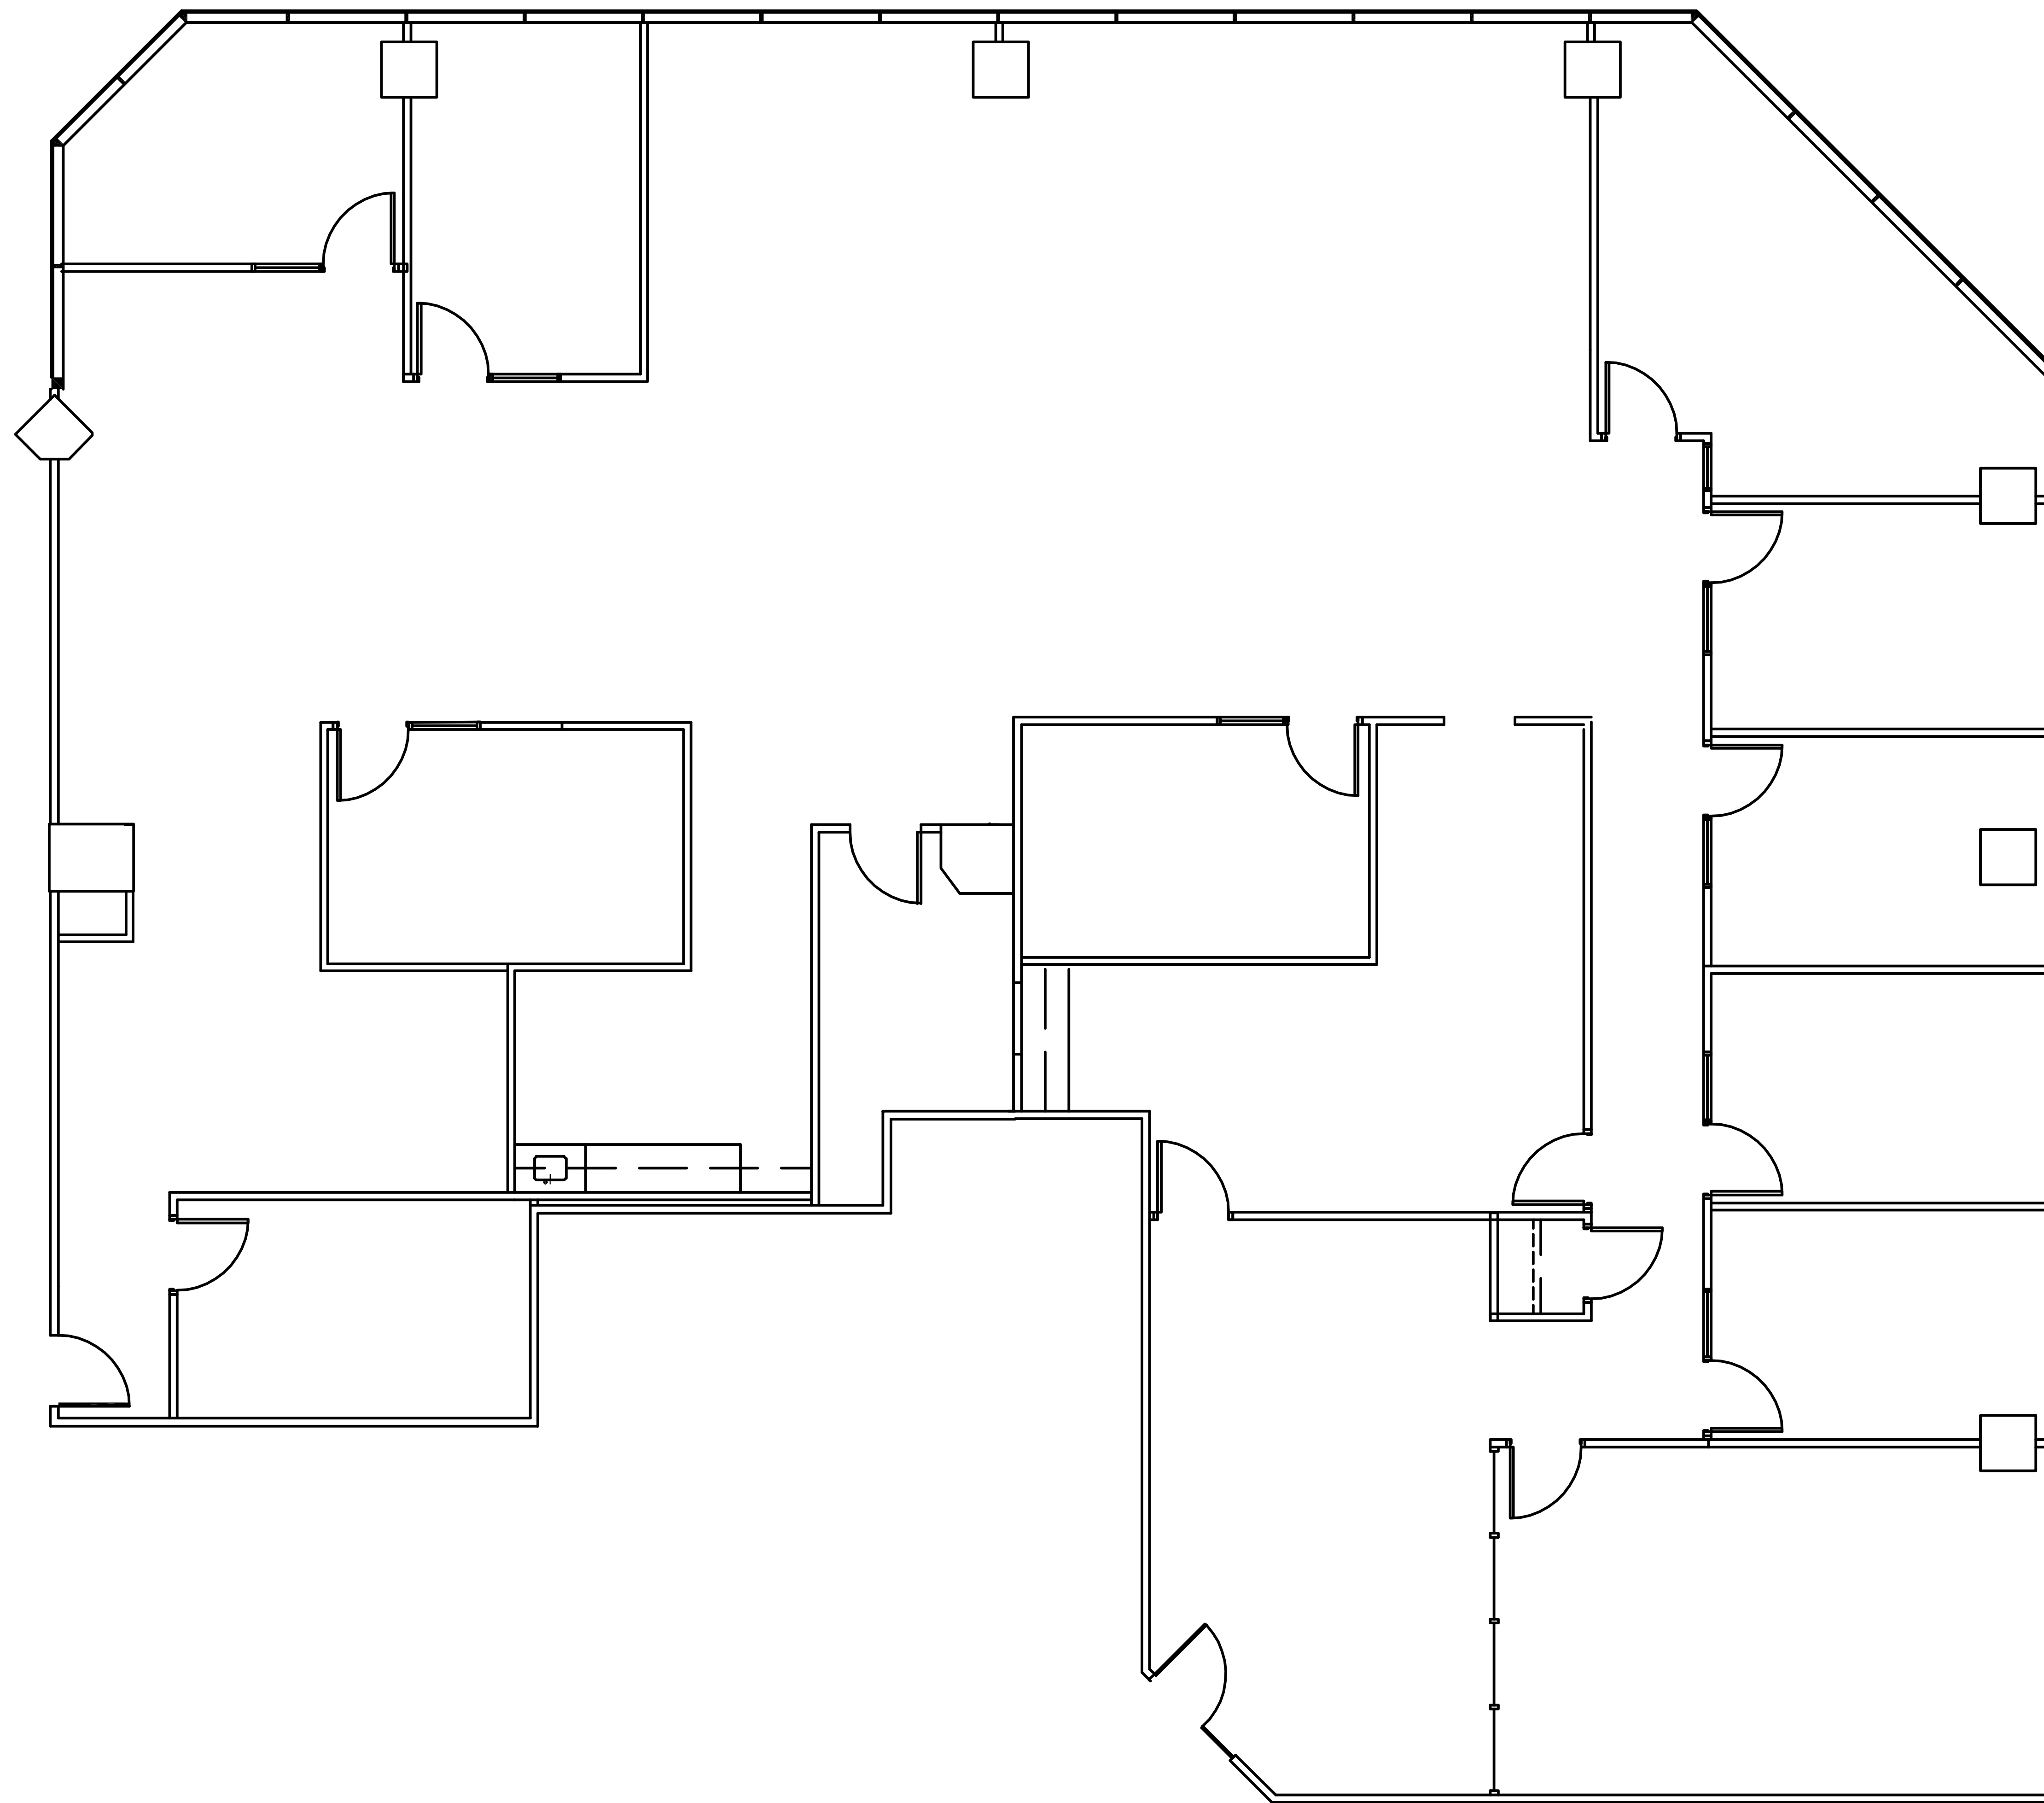

PHOENIX TOWER

AT GREENWAY PLAZA

SUITE 1350 6,325 RSF