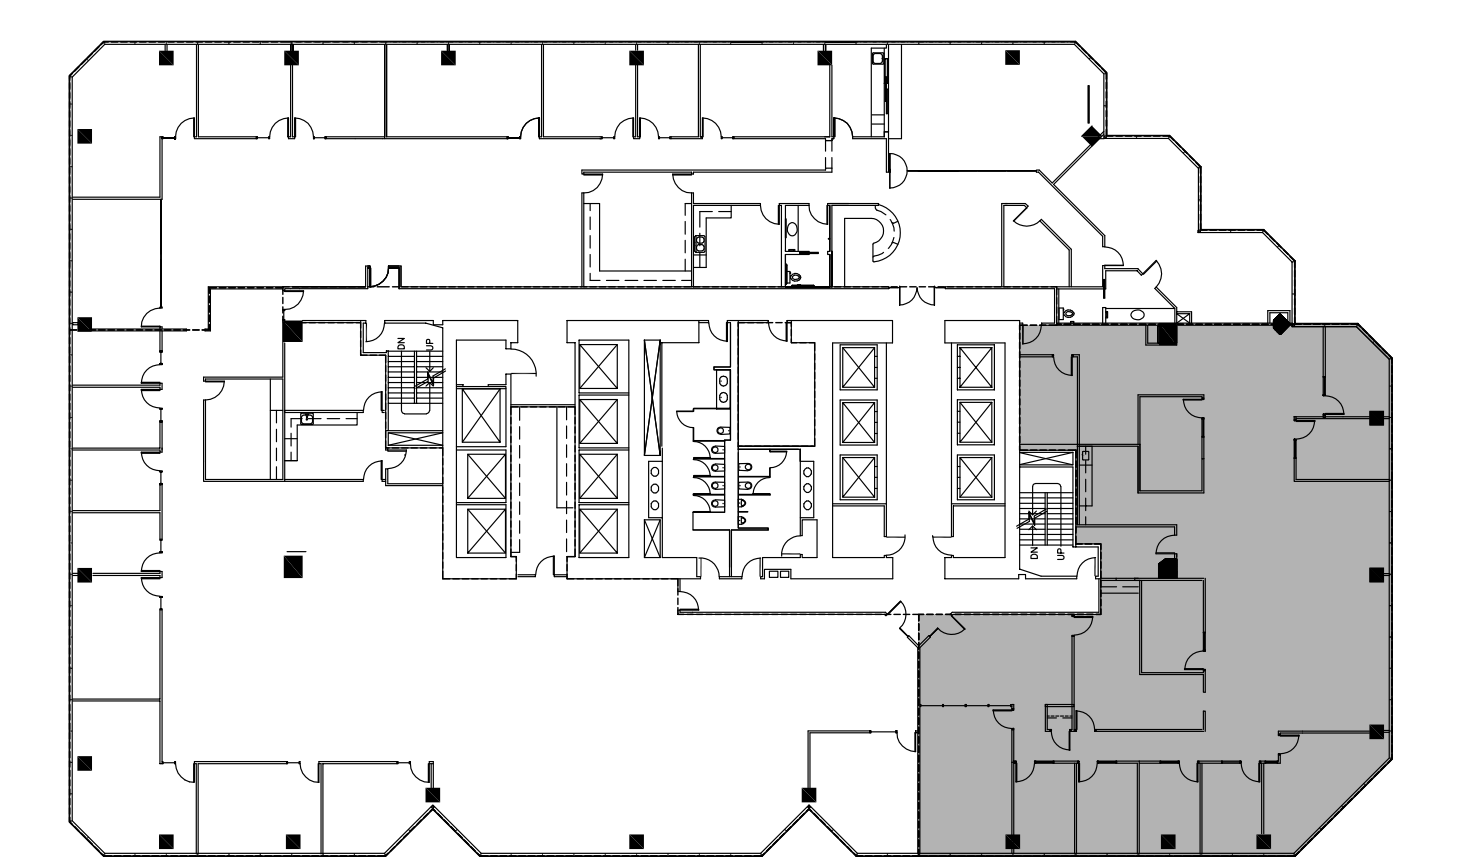

PHOENIX TOWER

AT GREENWAY PLAZA

SUITE 1350 6,325 RSF