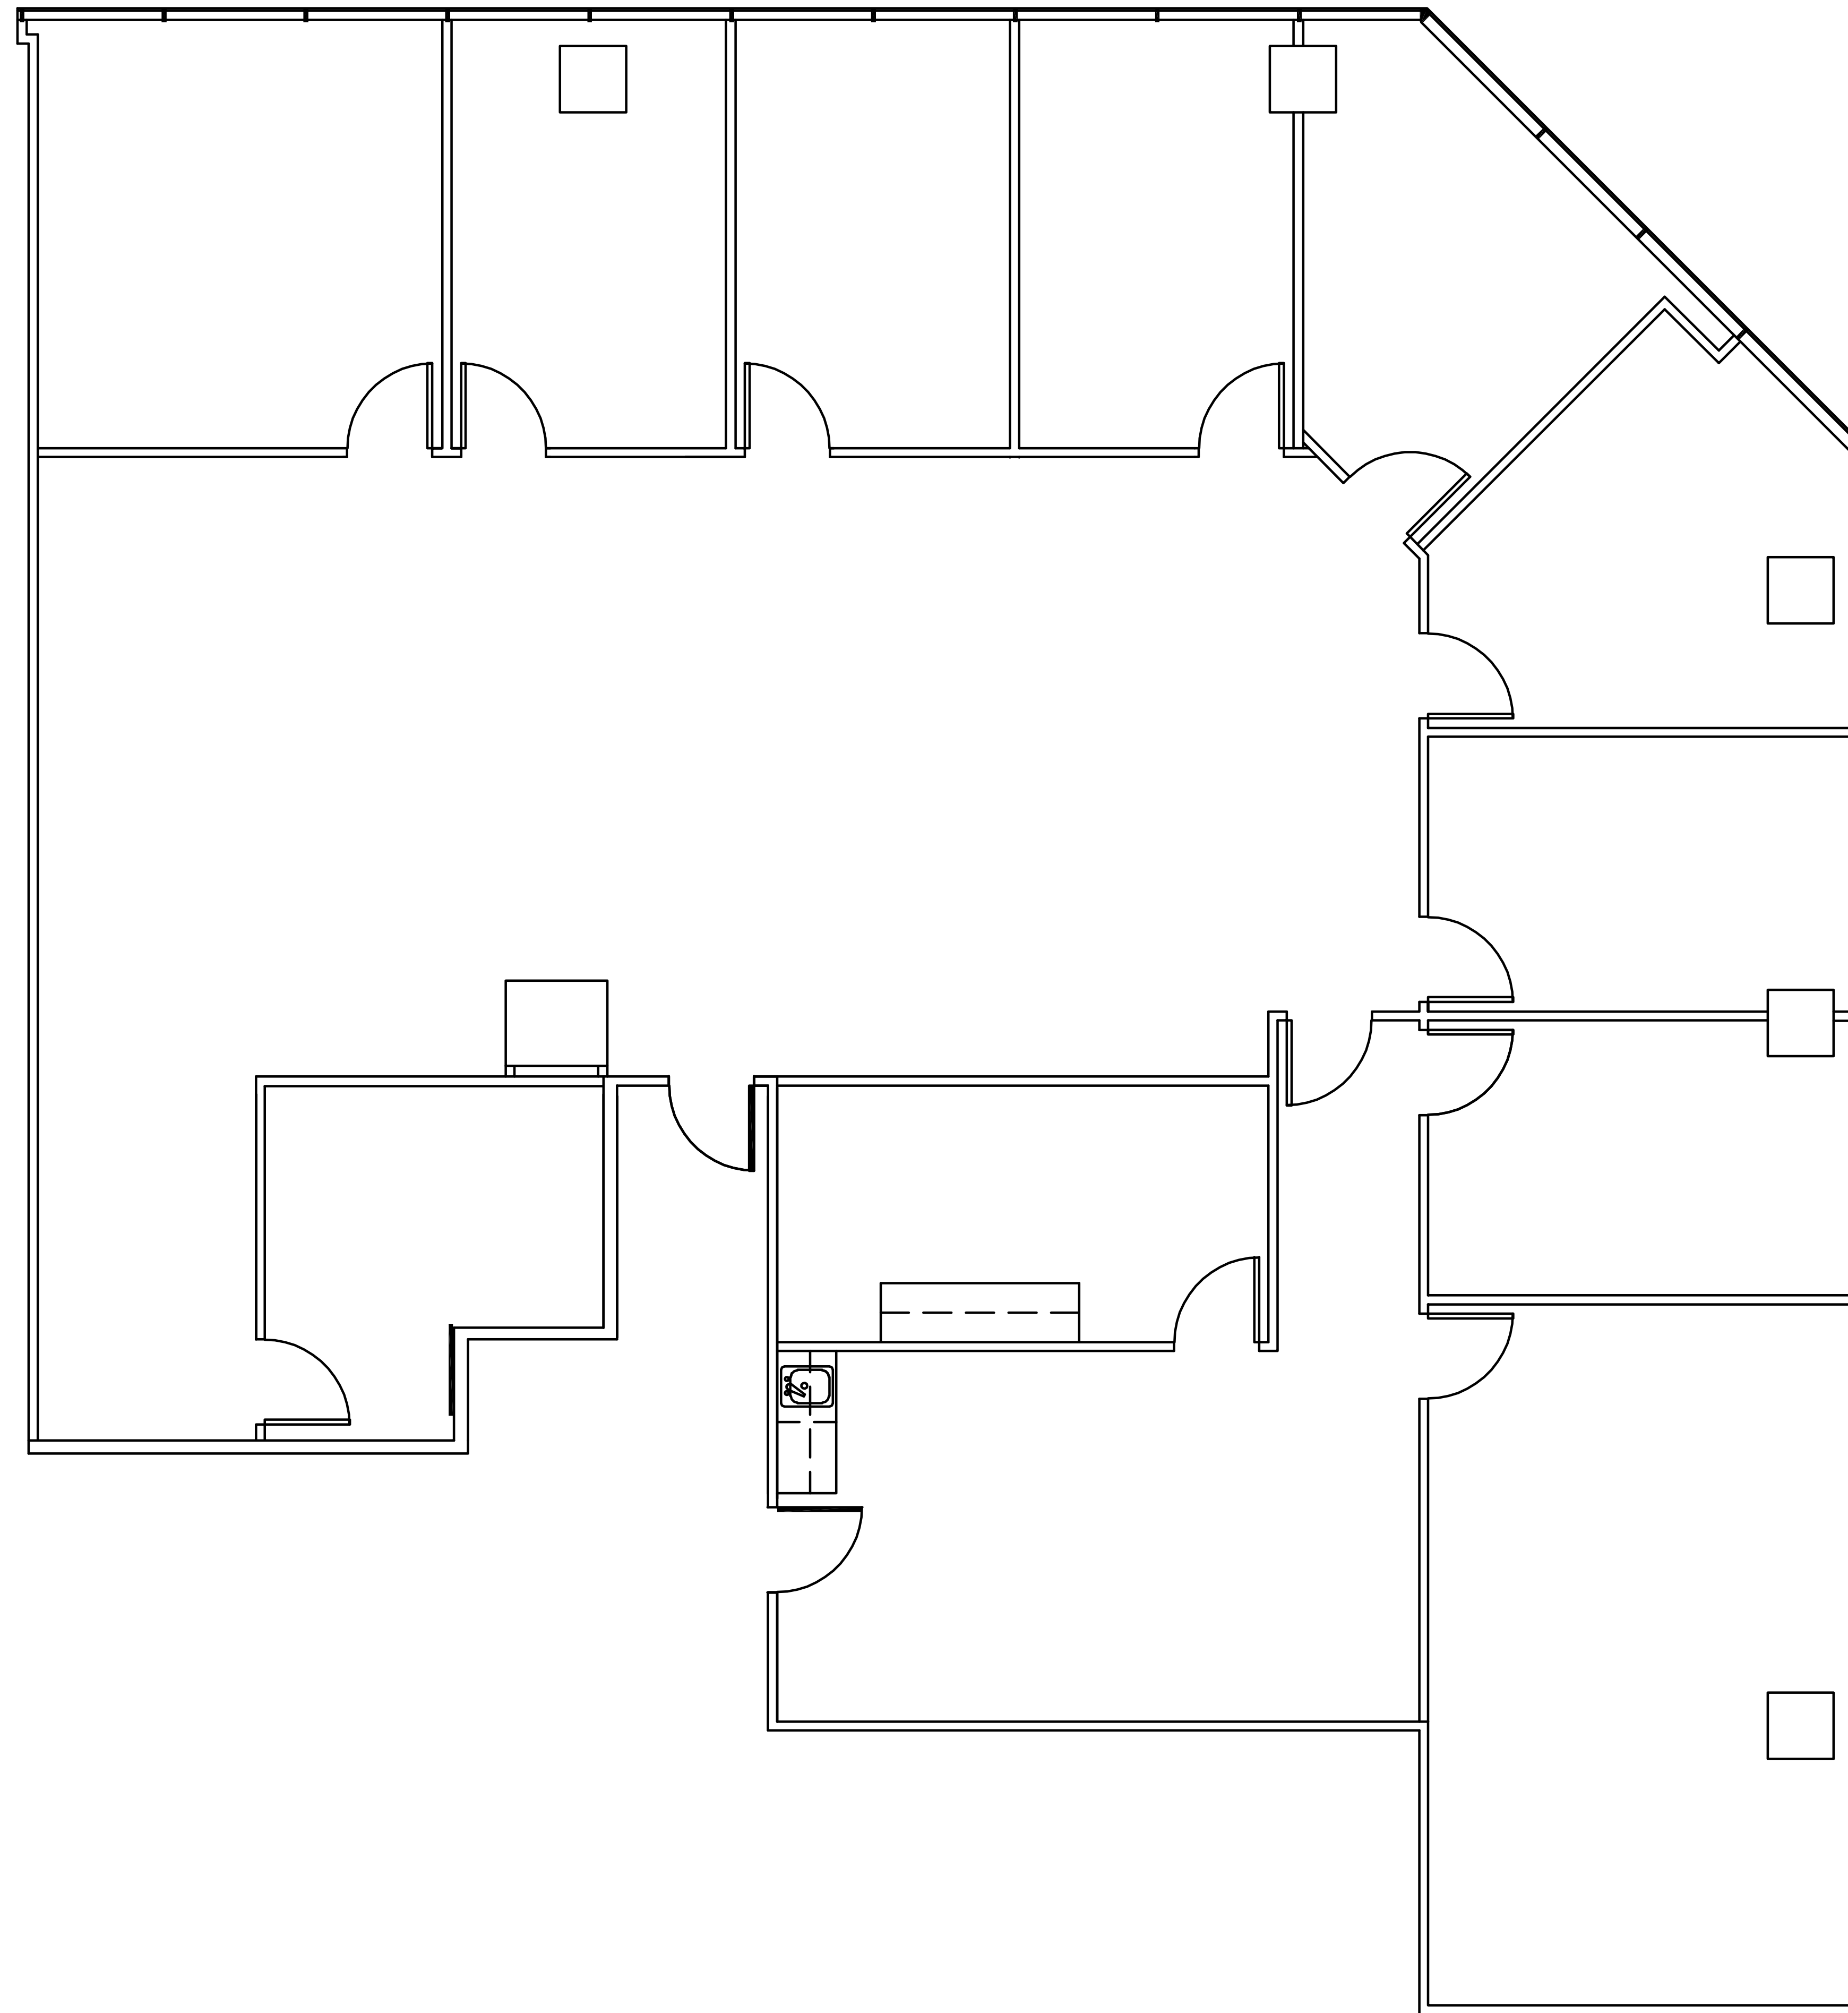

PHOENIX TOWER

AT GREENWAY PLAZA

SUITE 1425 4,361 RSF