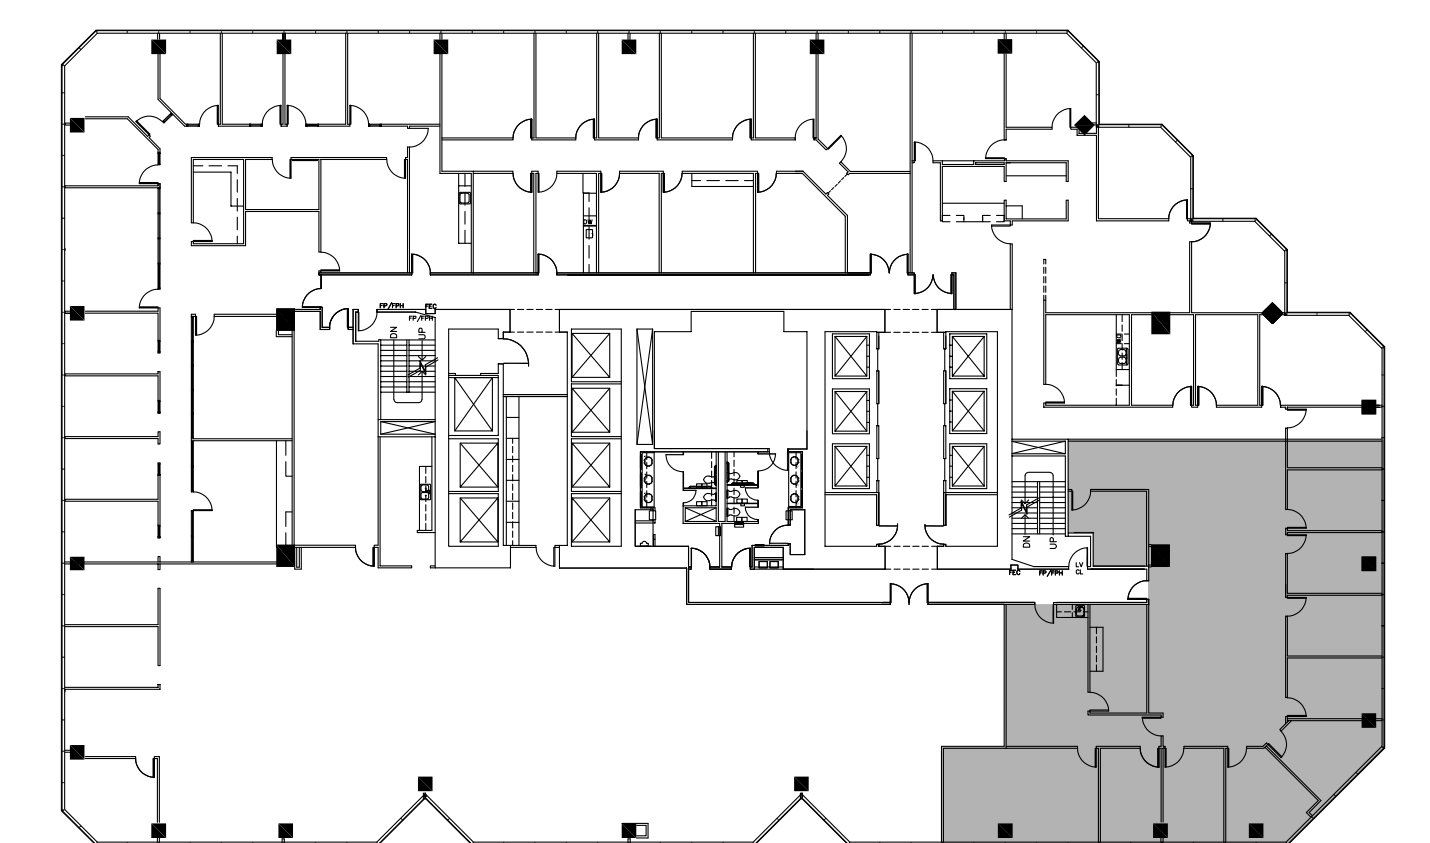

PHOENIX TOWER

AT GREENWAY PLAZA

SUITE 1425 4,361 RSF