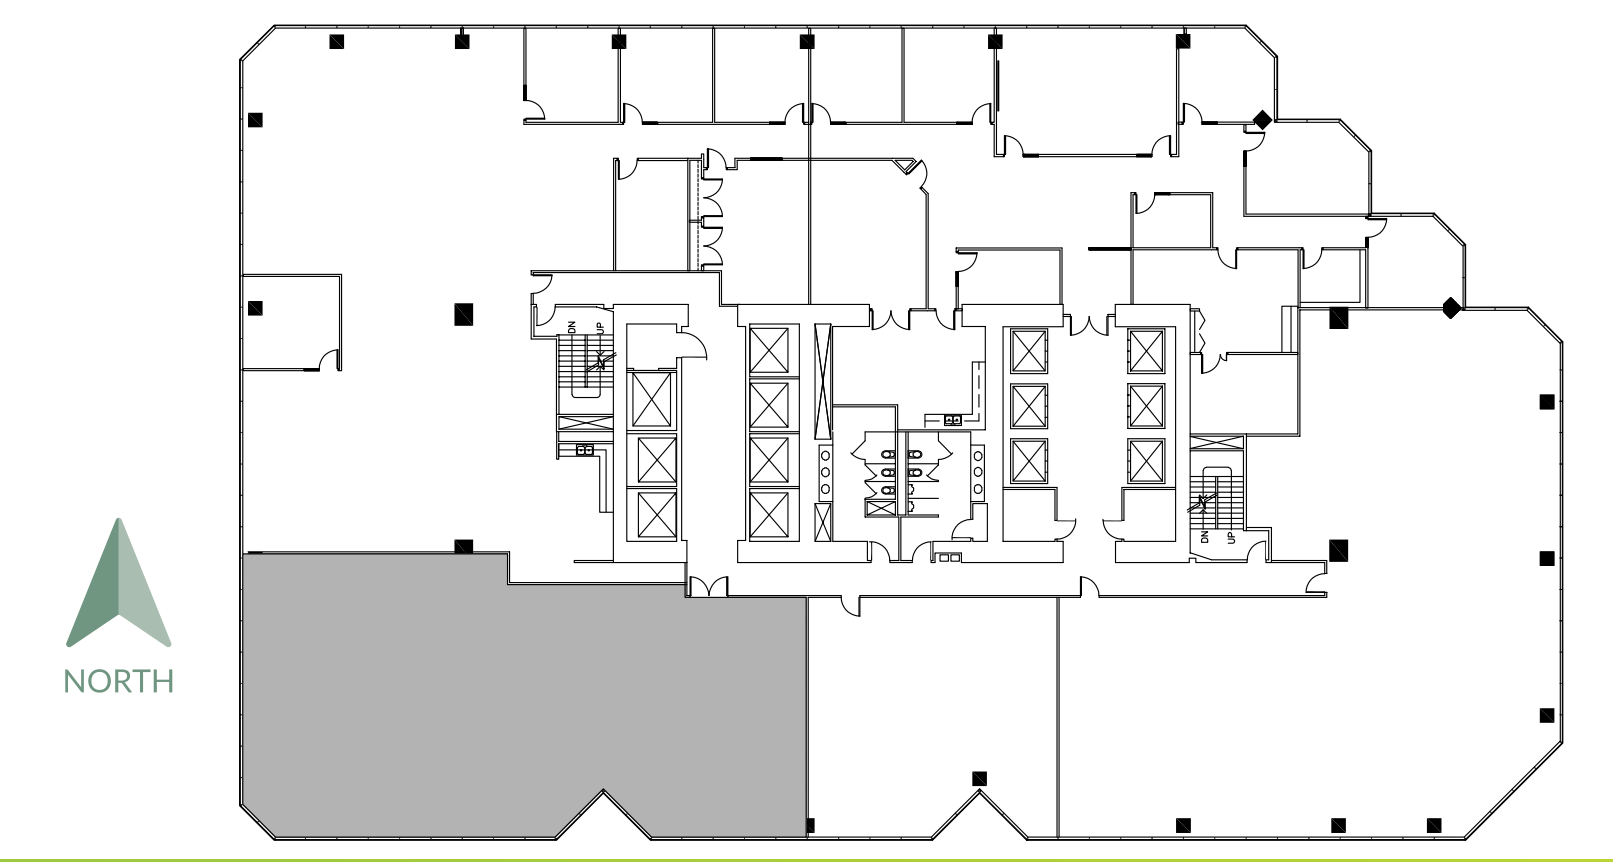

PHOENIX TOWER

AT GREENWAY PLAZA

SUITE 1525 4,655 RSF