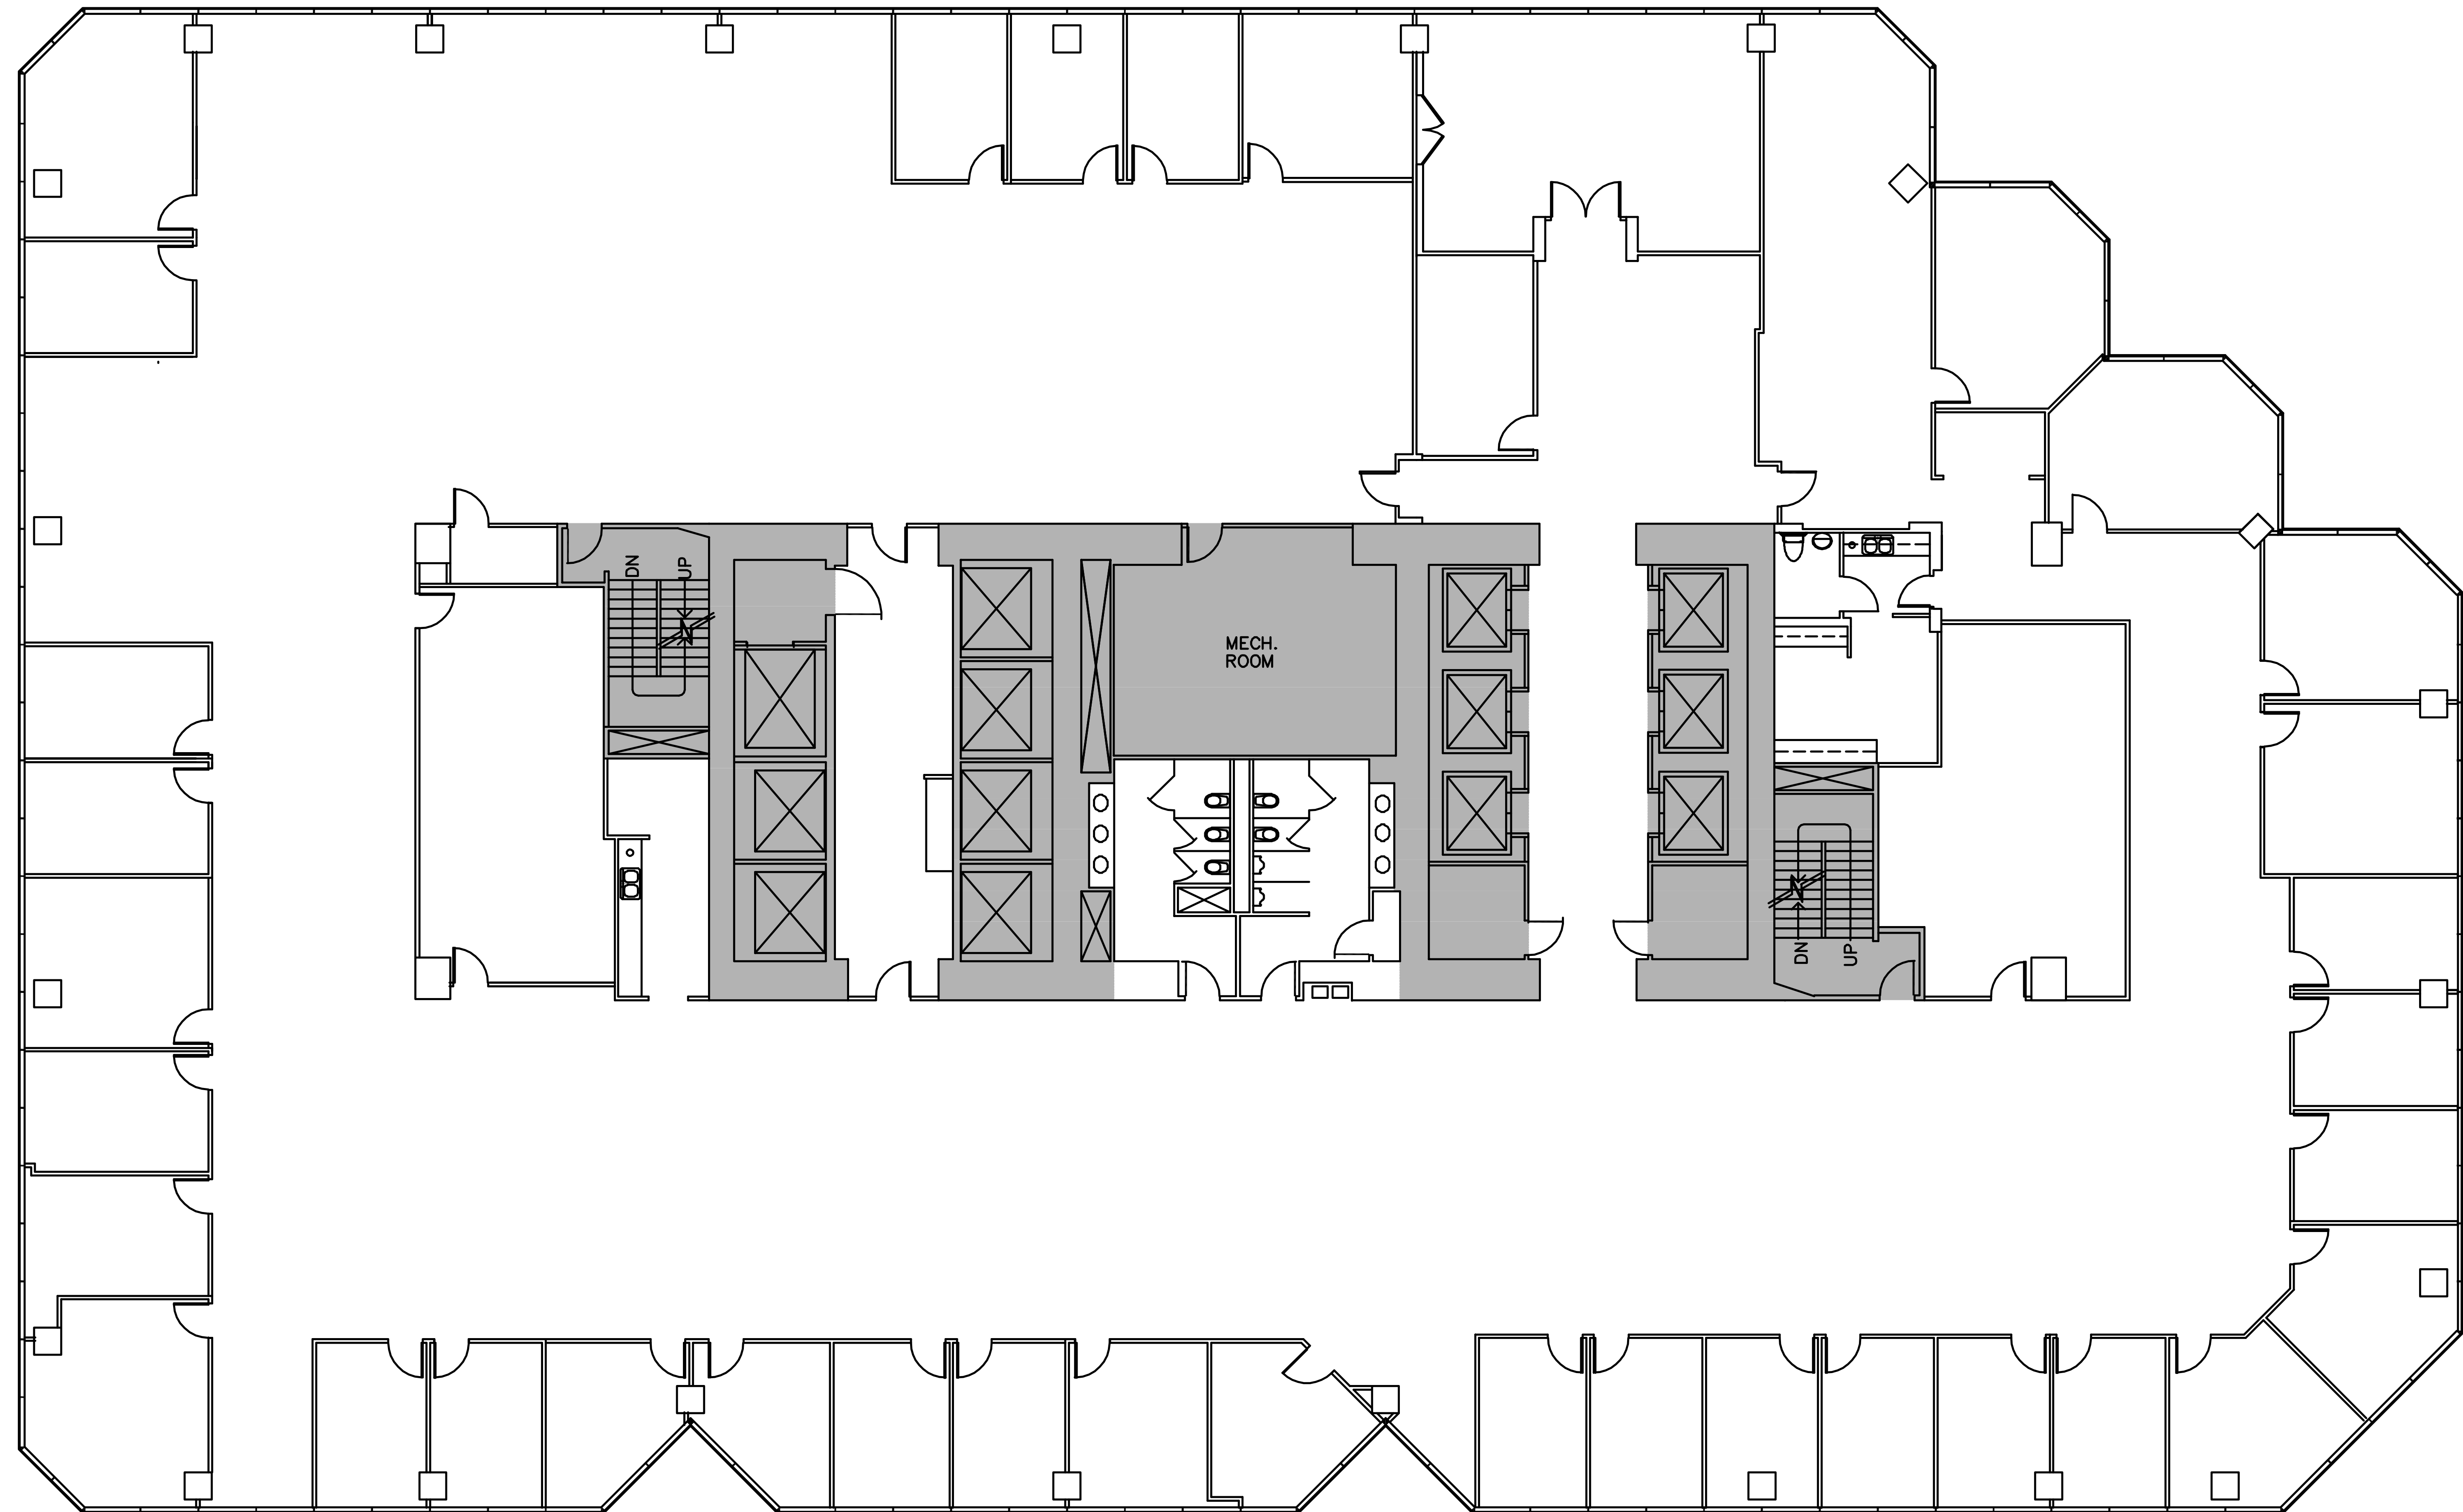

PHOENIX TOWER

AT GREENWAY PLAZA

Private office	36
Conference	1

SUITE 1600 25,278 RSF