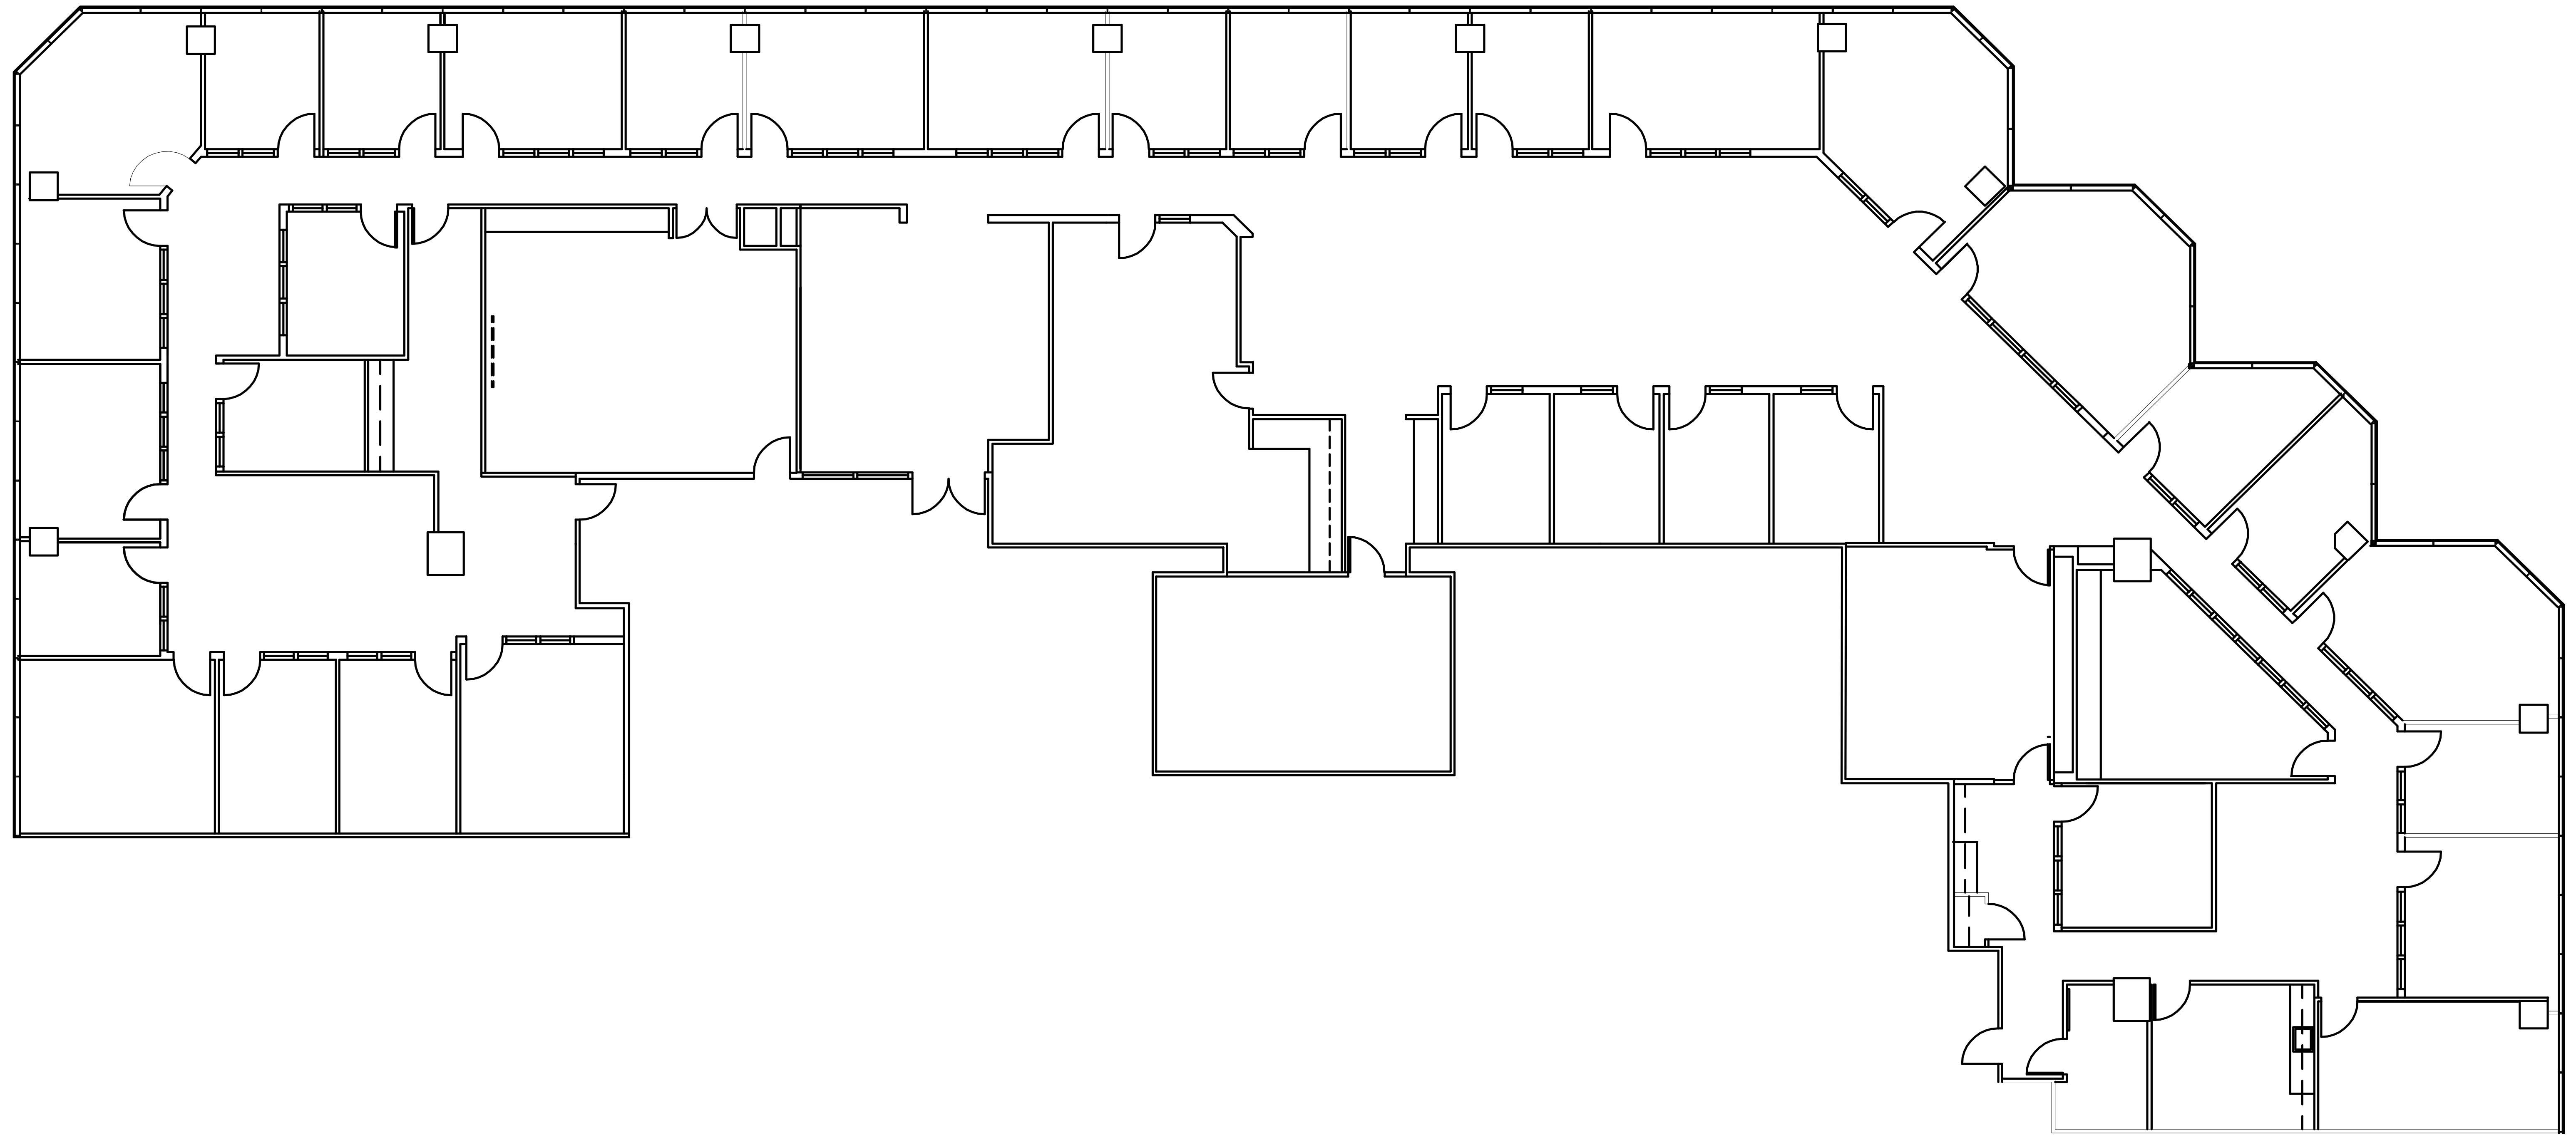

PHOENIX TOWER

AT GREENWAY PLAZA

SUITE 2100 14,525 RSF