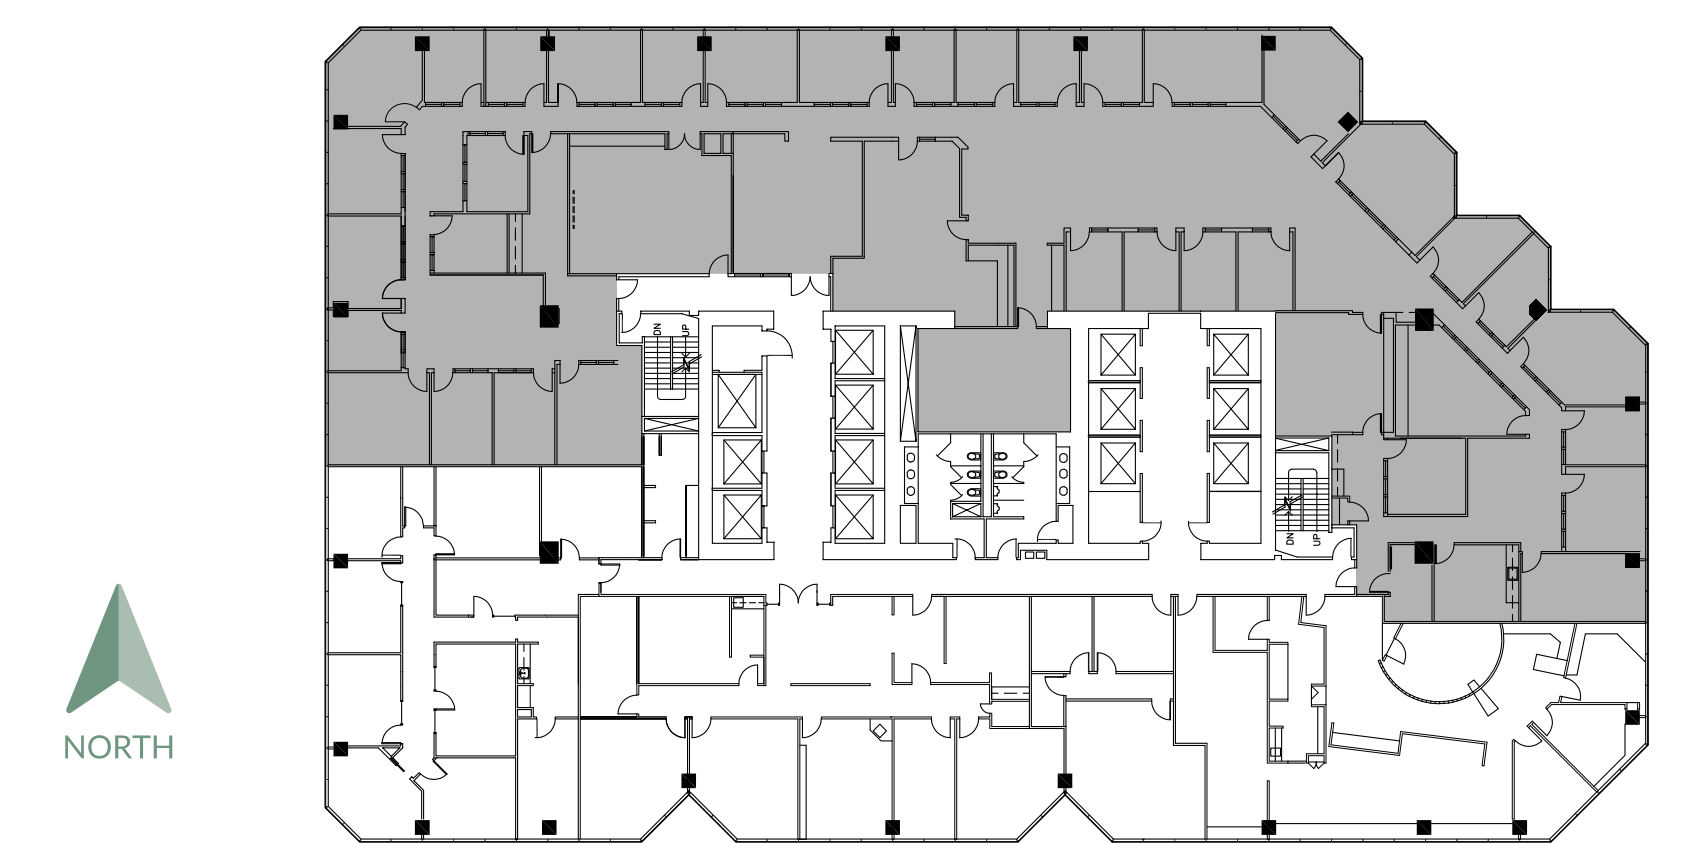

PHOENIX TOWER

AT GREENWAY PLAZA

SUITE 2100 14,525 RSF