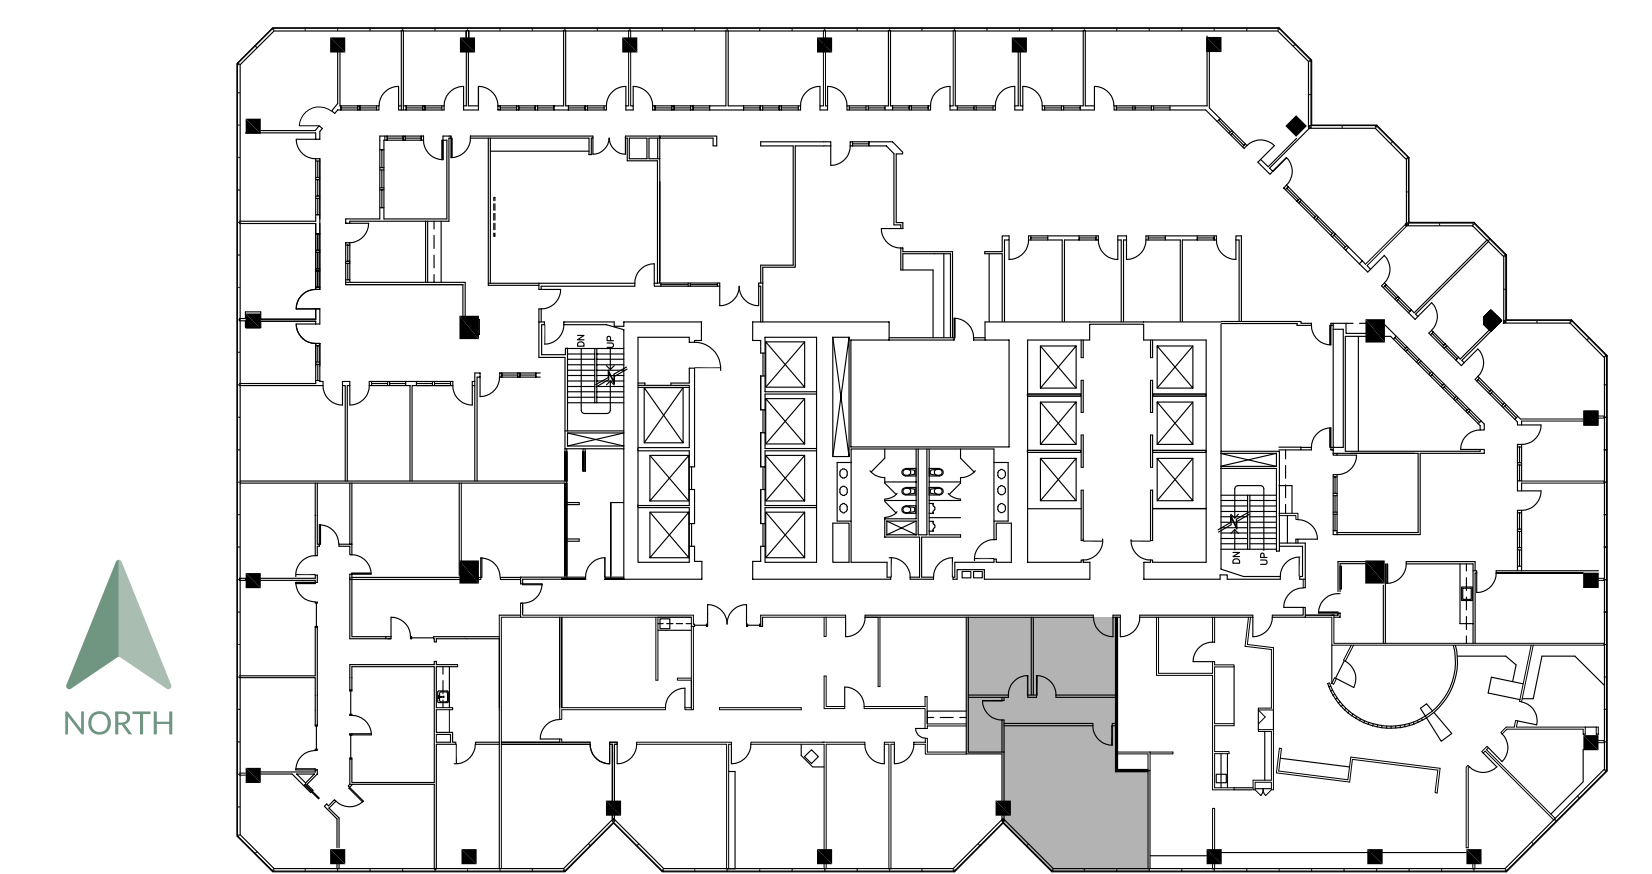

# PHOENIX TOWER

AT GREENWAY PLAZA

SUITE 2130 1,013 RSF