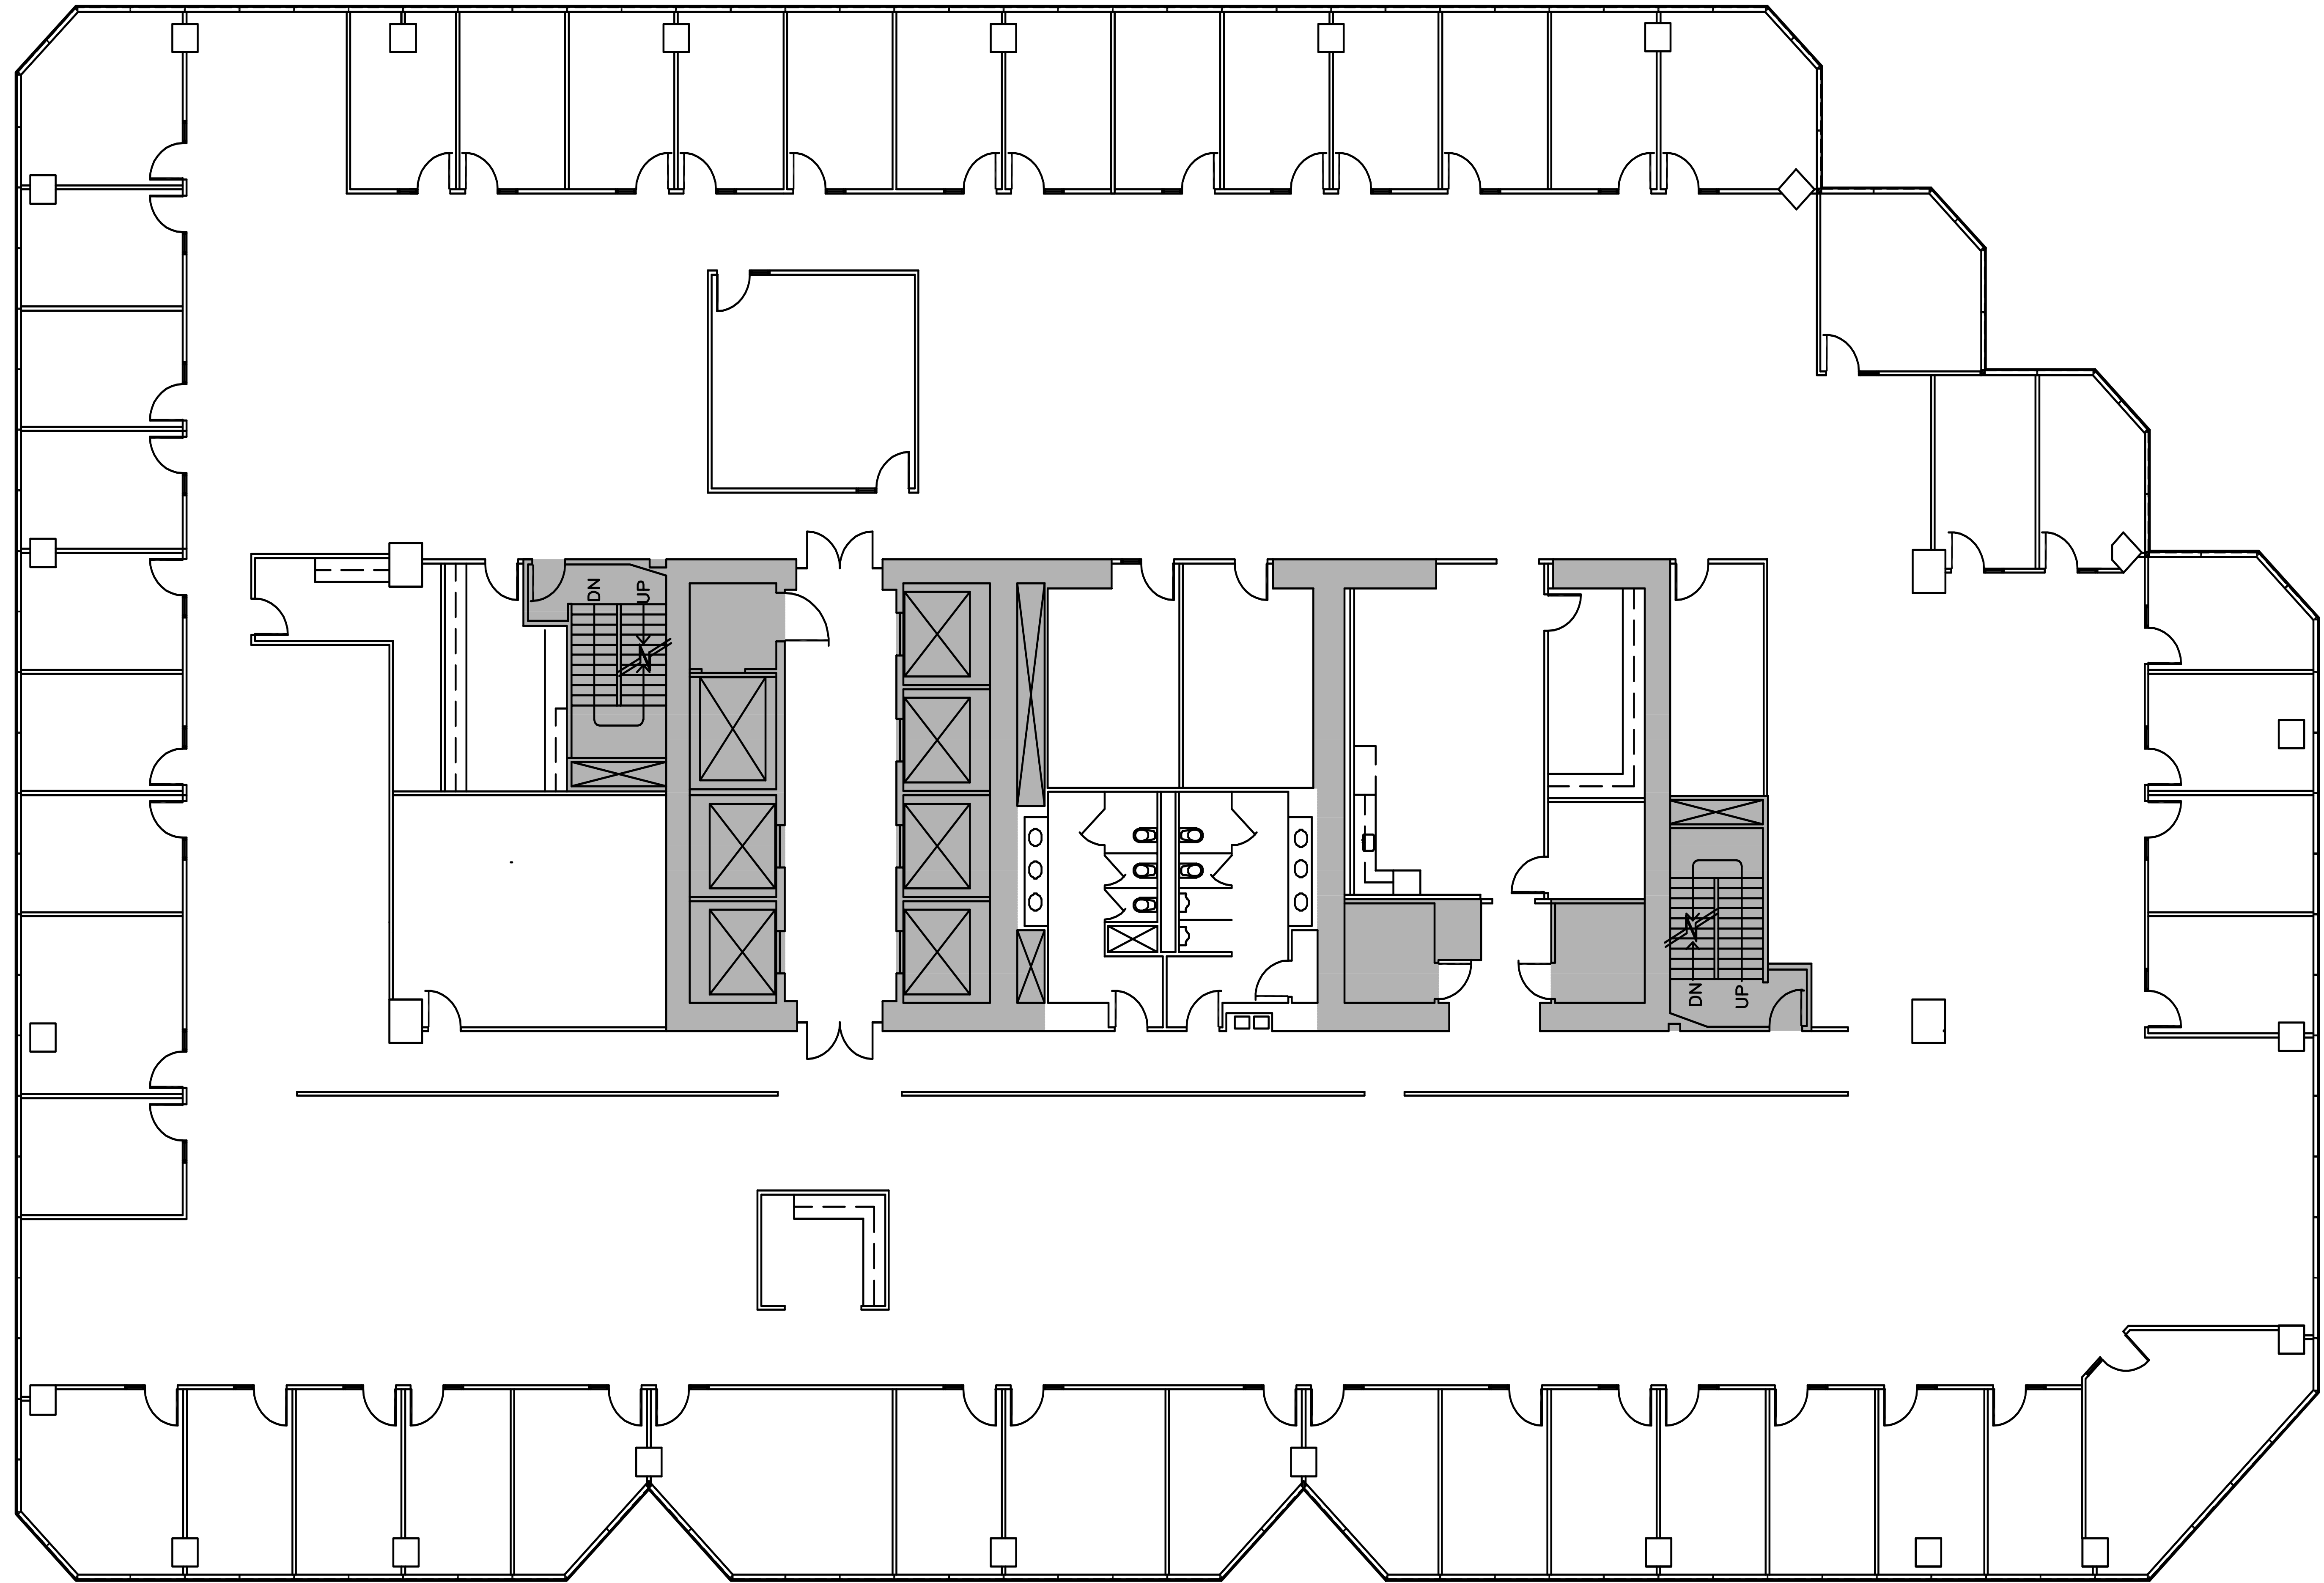

PHOENIX TOWER

AT GREENWAY PLAZA

Private office	46
Conference	1

SUITE 2500 25,738 RSF