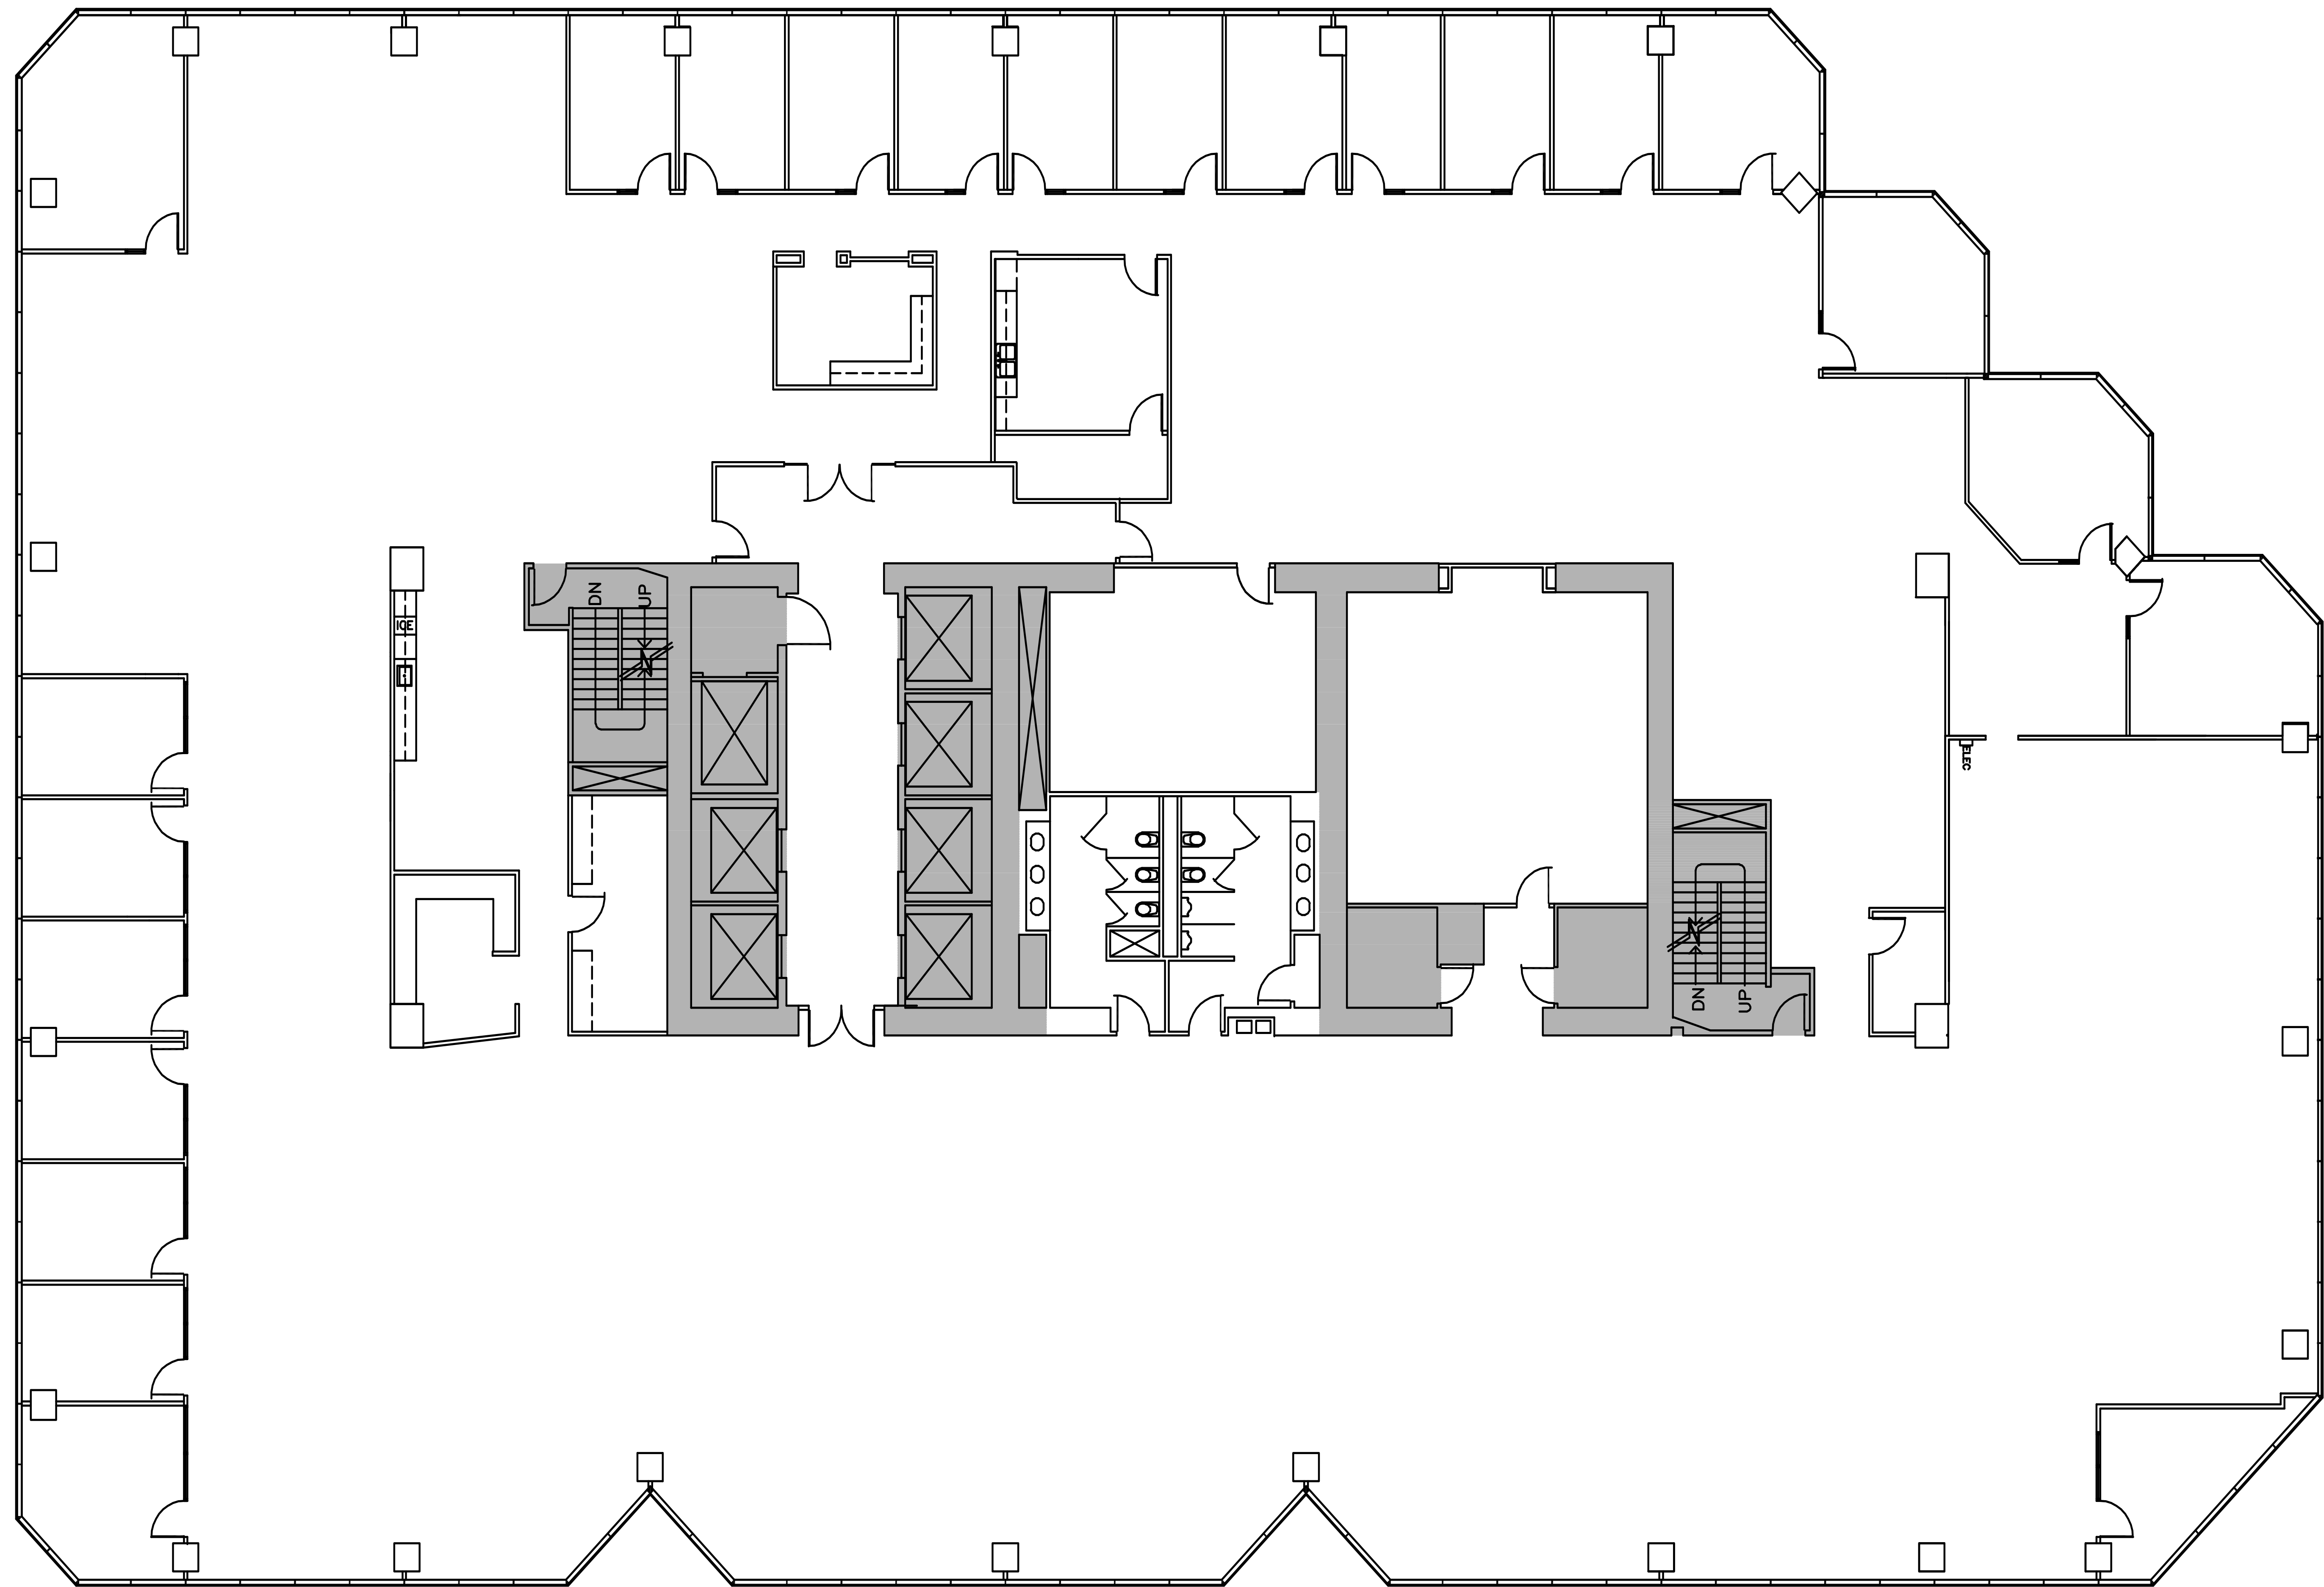

PHOENIX TOWER

AT GREENWAY PLAZA

Private office	23
Conference	1

SUITE 2900 25,738 RSF