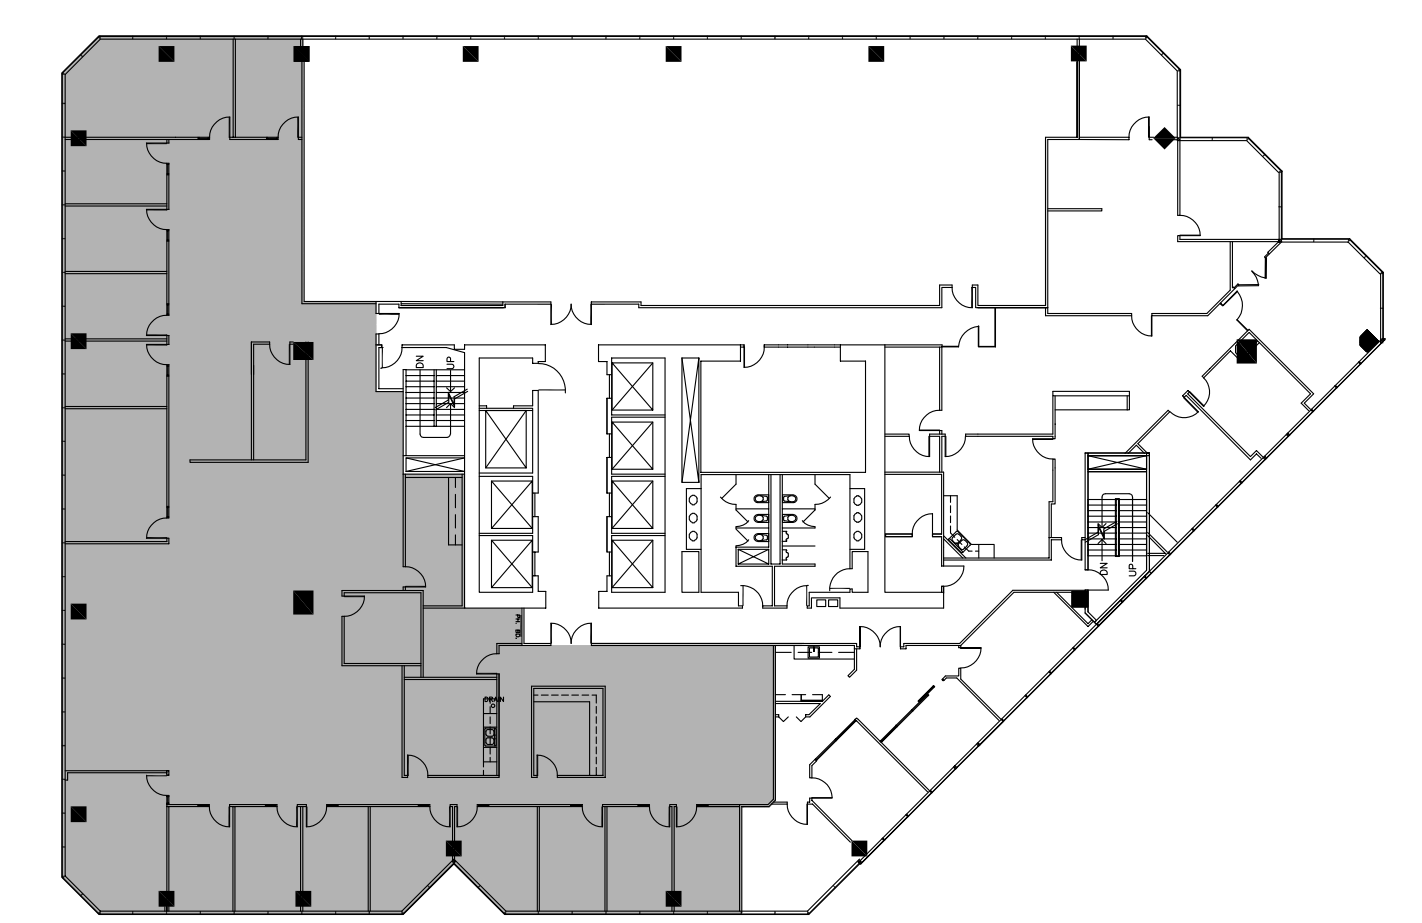

PHOENIX TOWER

AT GREENWAY PLAZA

SUITE 3150 9,850 RSF