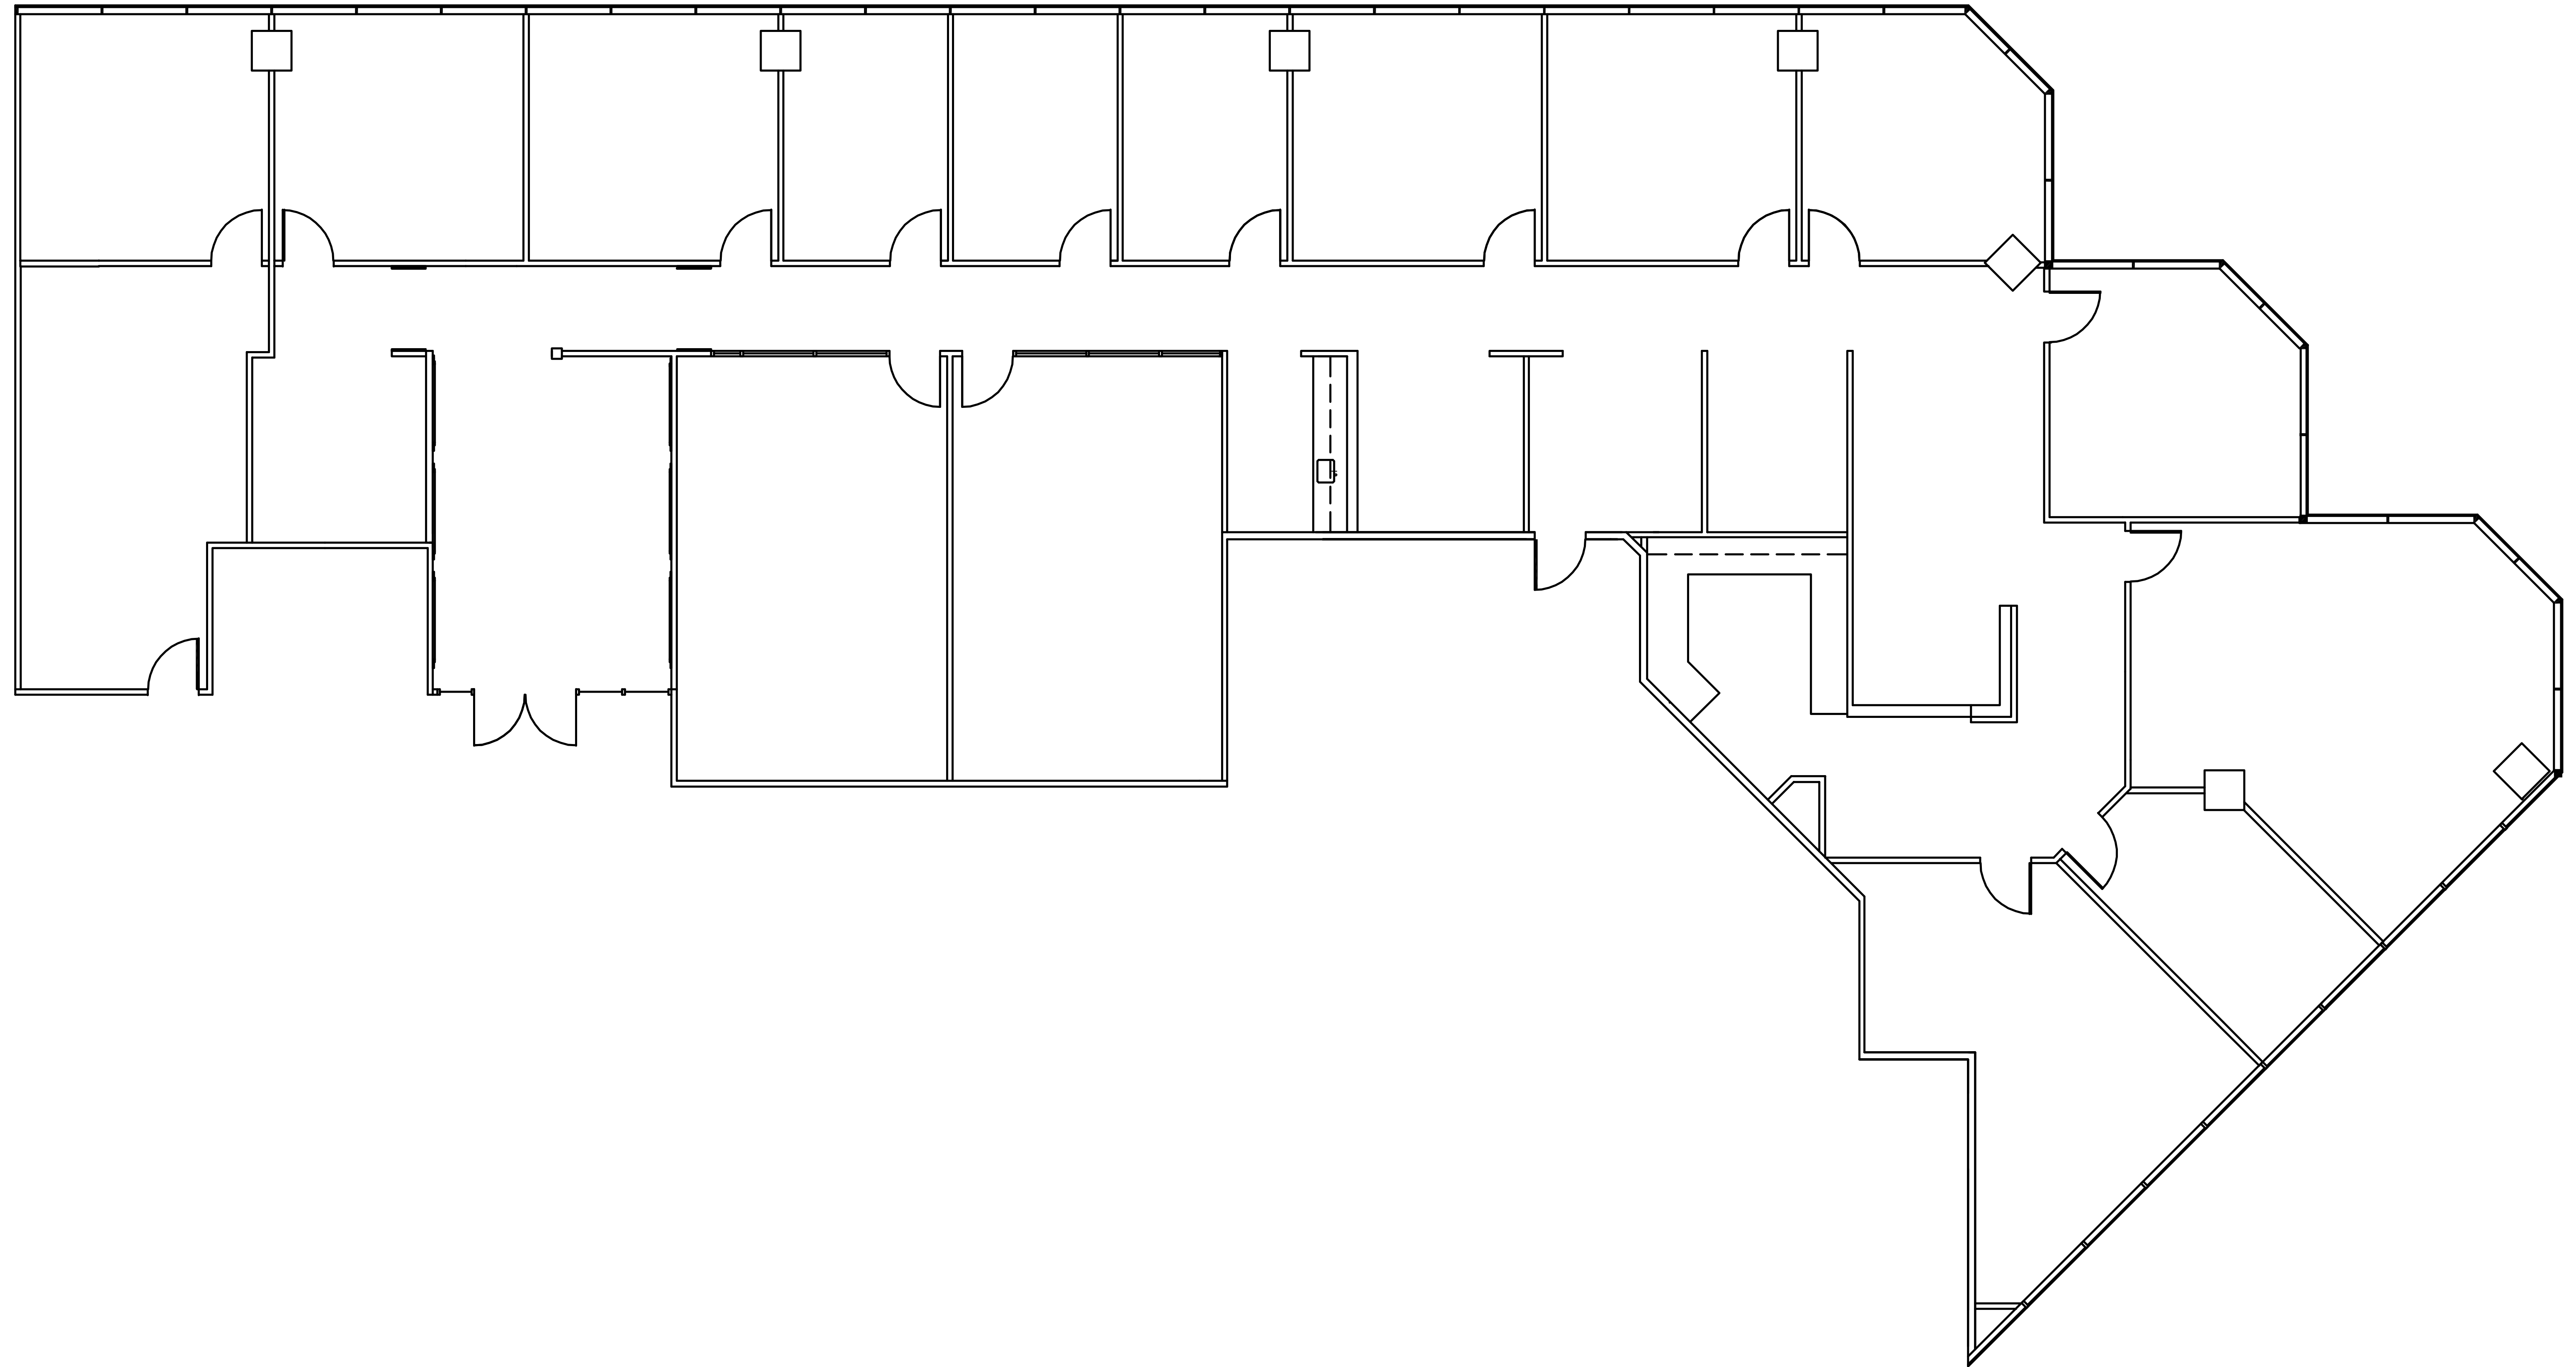

PHOENIX TOWER

AT GREENWAY PLAZA

SUITE 3200 7,509 RSF