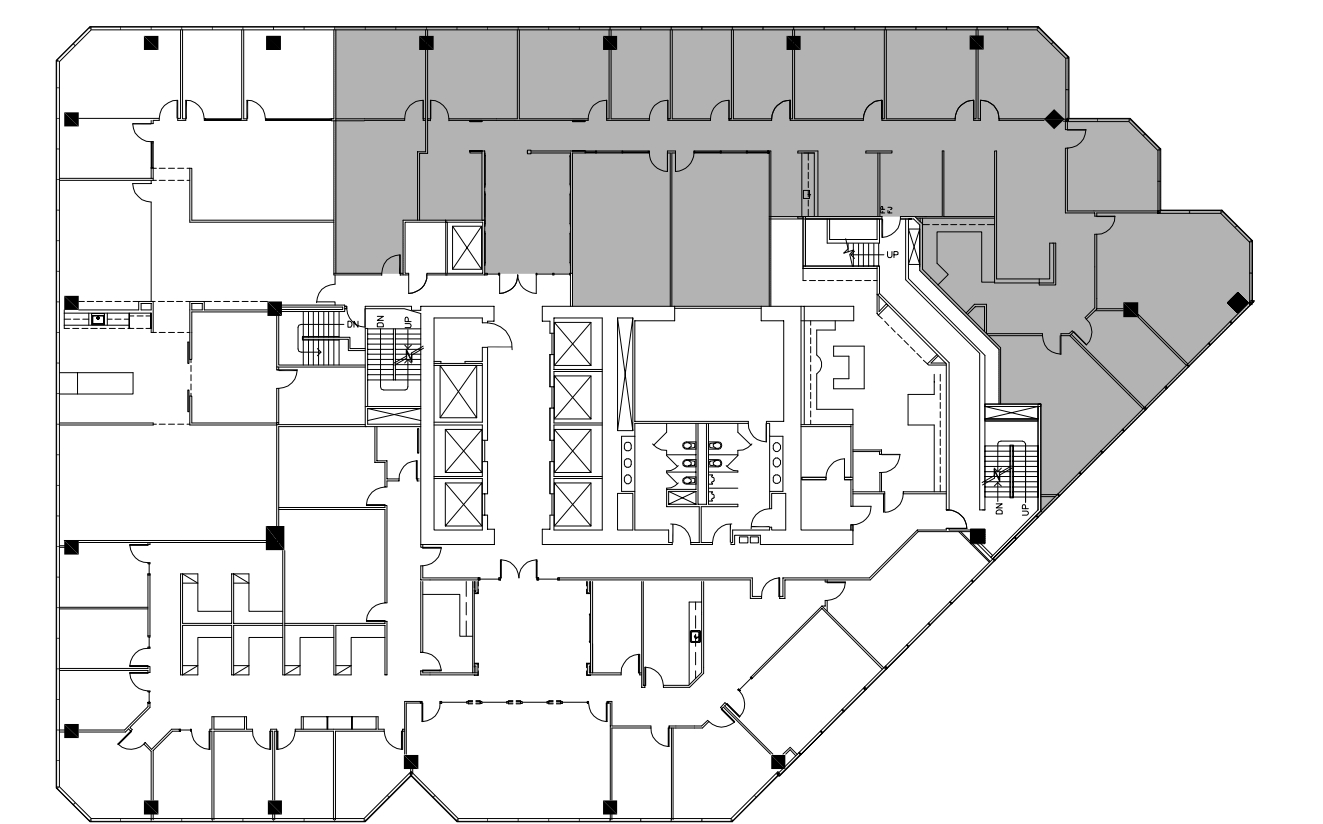

PHOENIX TOWER

AT GREENWAY PLAZA

SUITE 3200 7,509 RSF