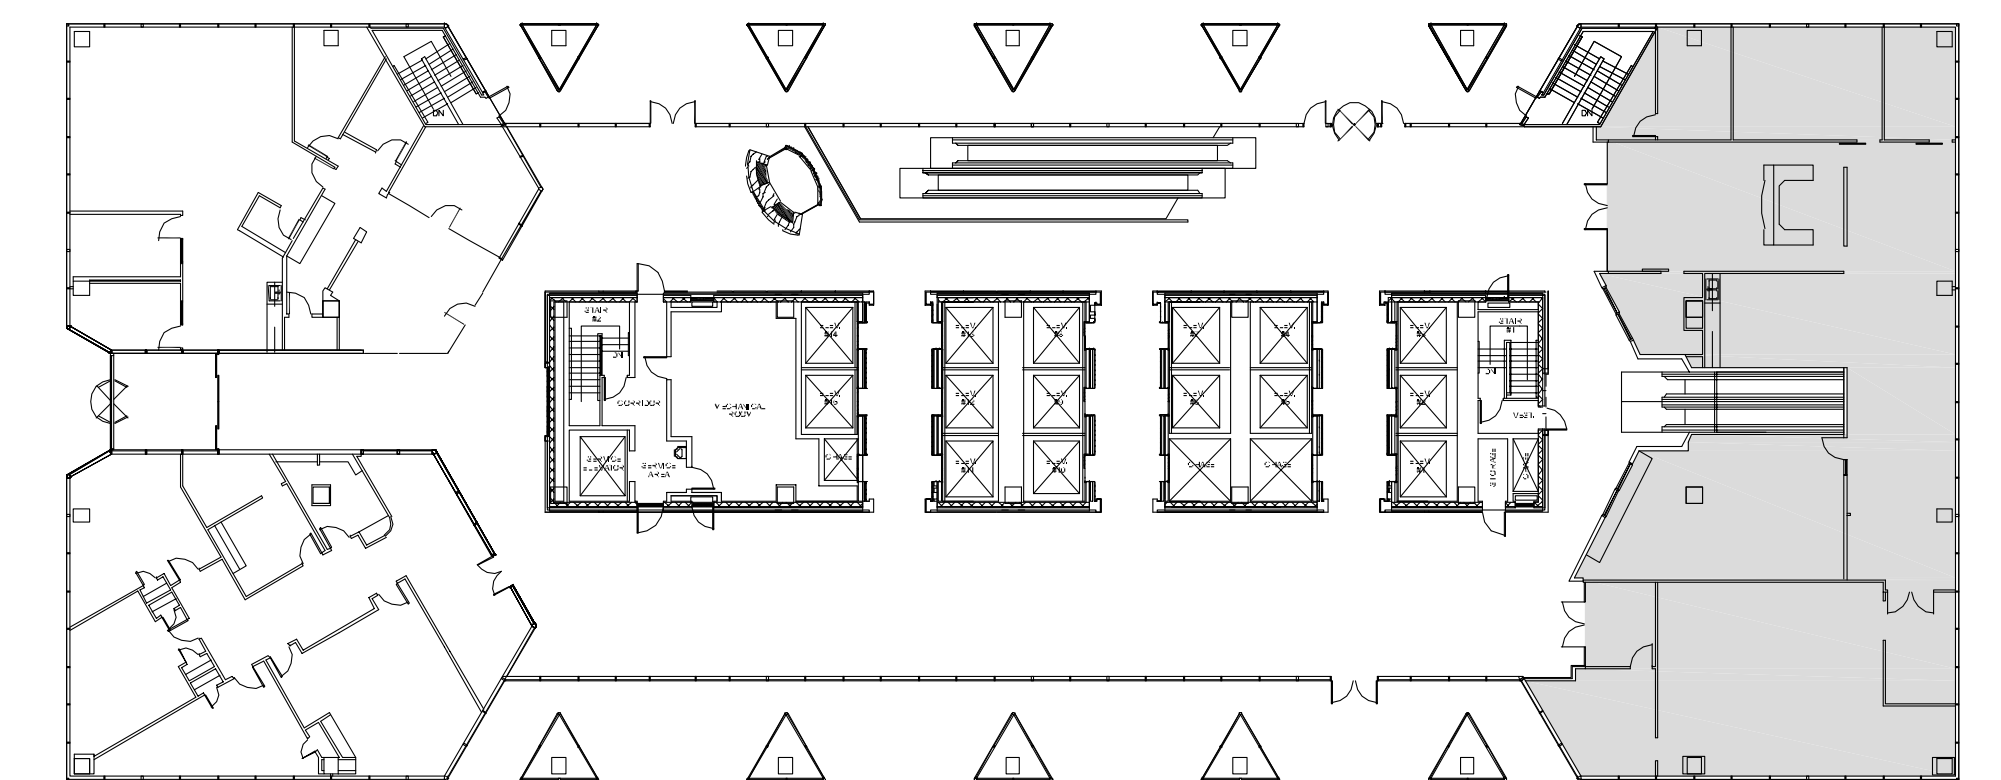

ELEVEN

GREENWAY PLAZA

SUITE 150 5,000 RSF

Owned & Operated by  PARKWAY 832.308.6055 | pky.com