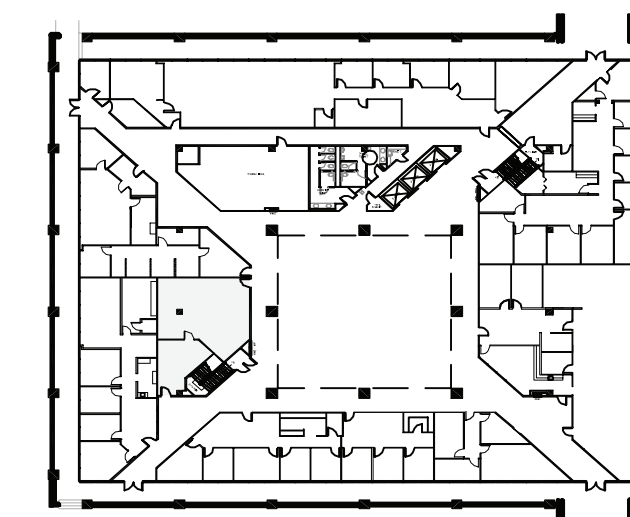

3800
BUFFALO SPEEDWAY

AT GREENWAY PLAZA

Private office	2
----------------	---

SUITE 190 1,140 RSF