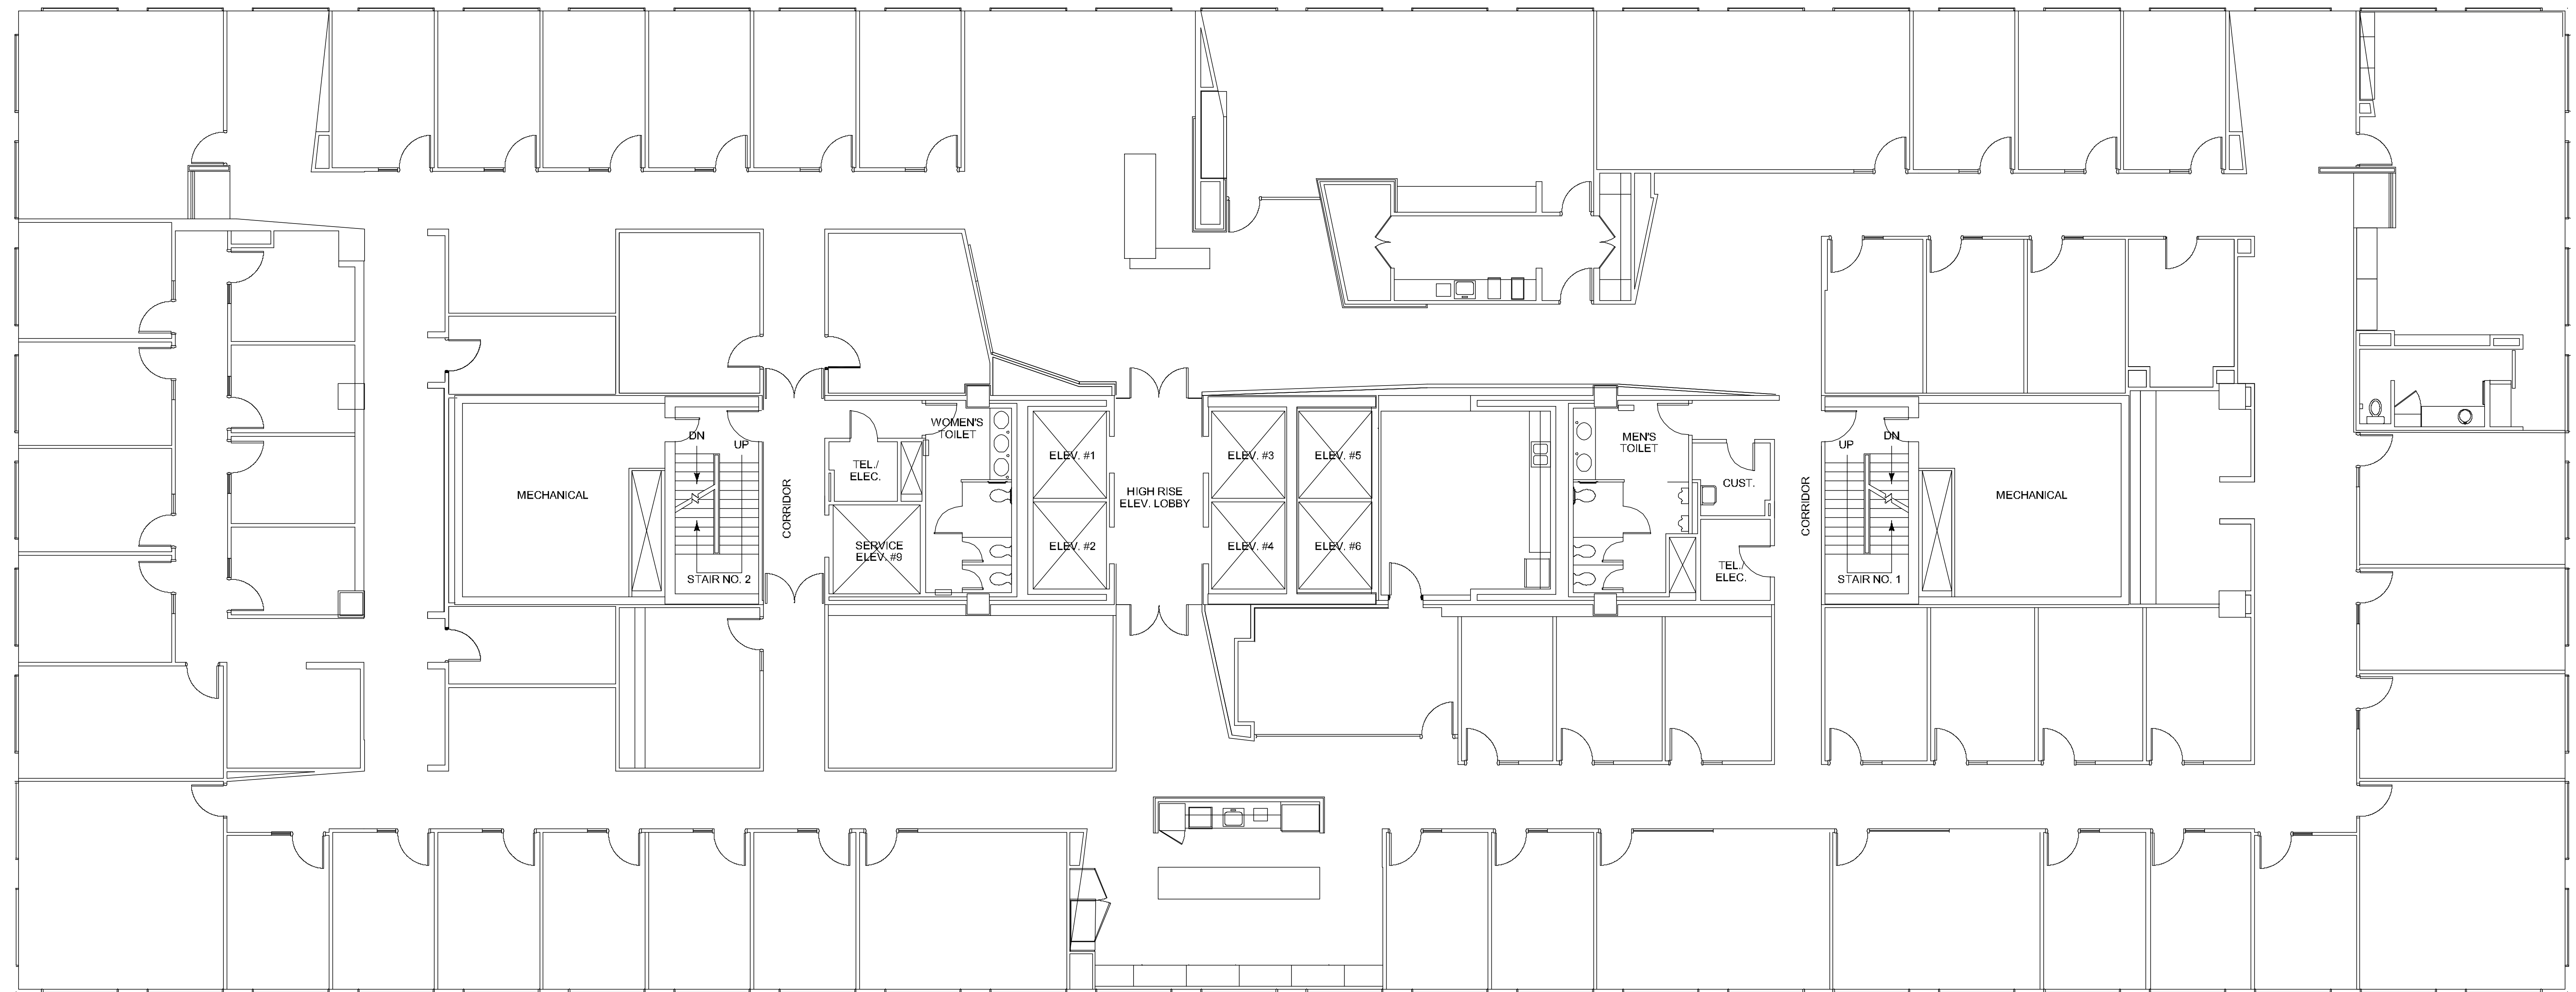

THREE

GREENWAY PLAZA

"Move-in Ready and Furnished"

SUITE 1200 22,863 RSF

Owned & Operated by  PARKWAY 832.308.6055 | pky.com