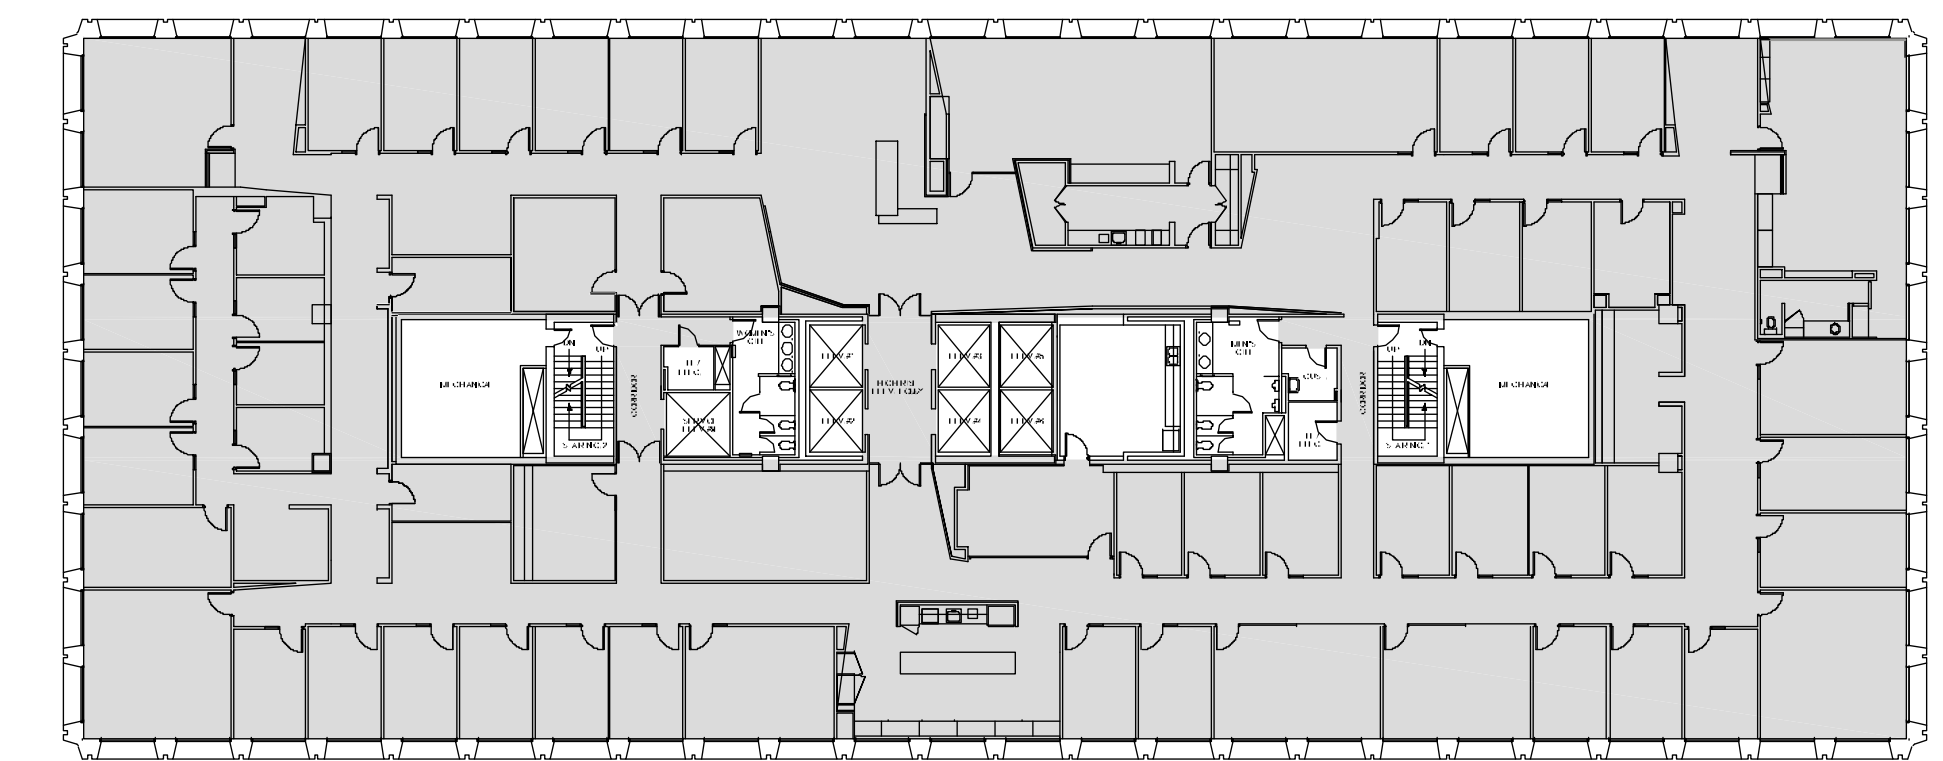

THREE

GREENWAY PLAZA

"Move-in Ready and Furnished"

SUITE 1200 22,863 RSF

Owned & Operated by  PARKWAY 832.308.6055 | pky.com