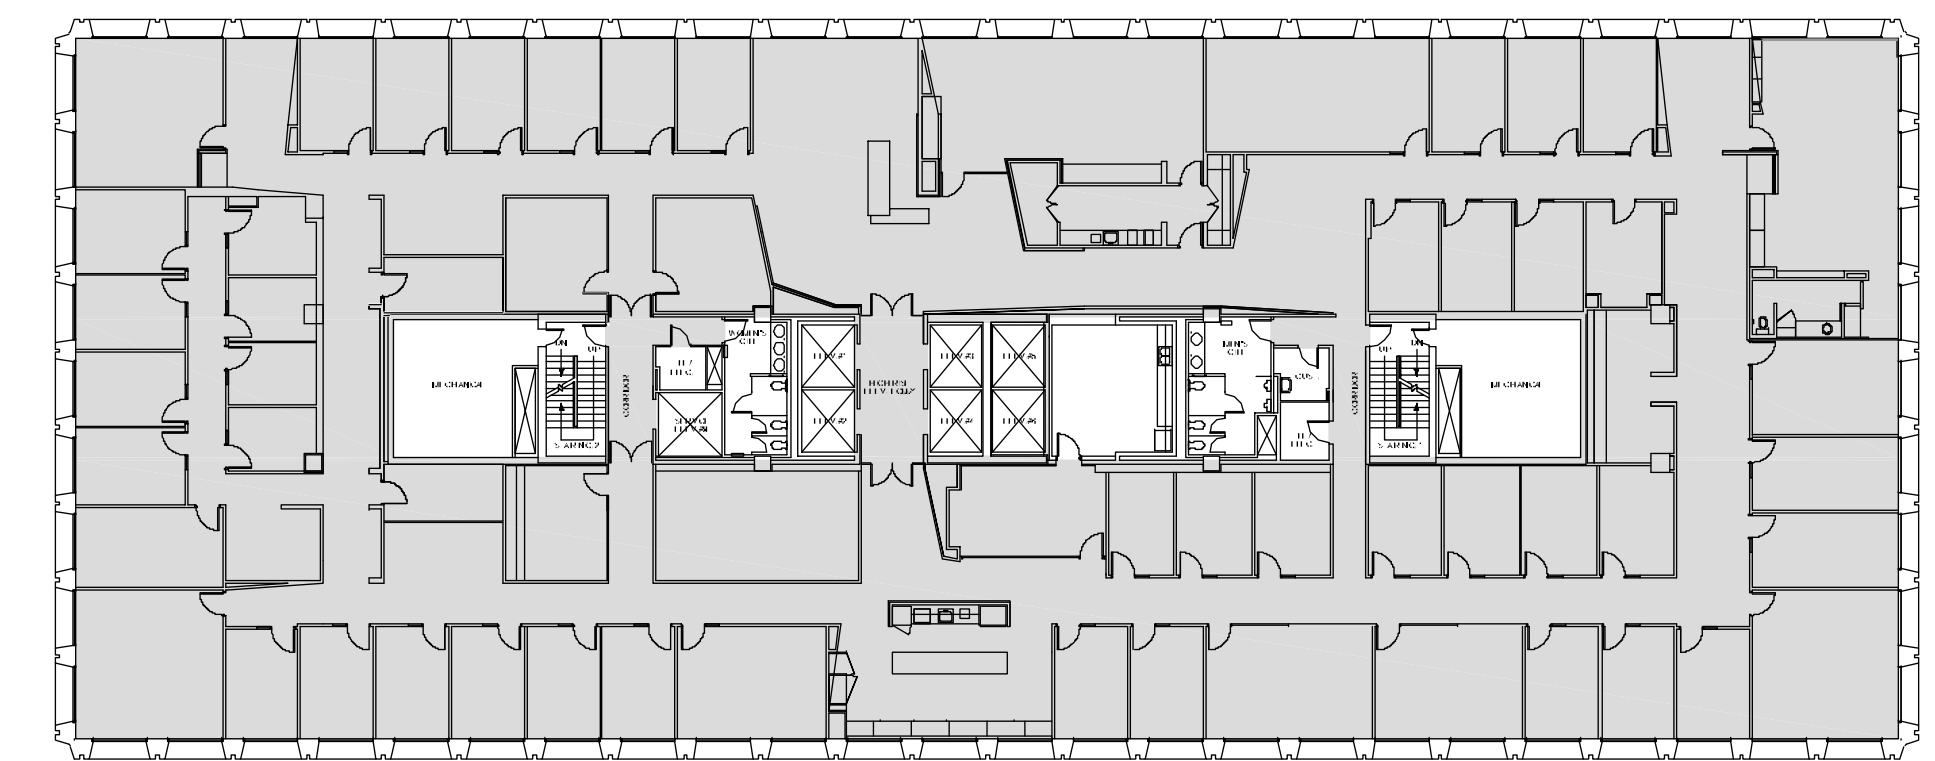

# THREE

GREENWAY PLAZA

SUITE 1200 22,863 RSF

Owned & Operated by  PARKWAY 832.308.6055 | pky.com