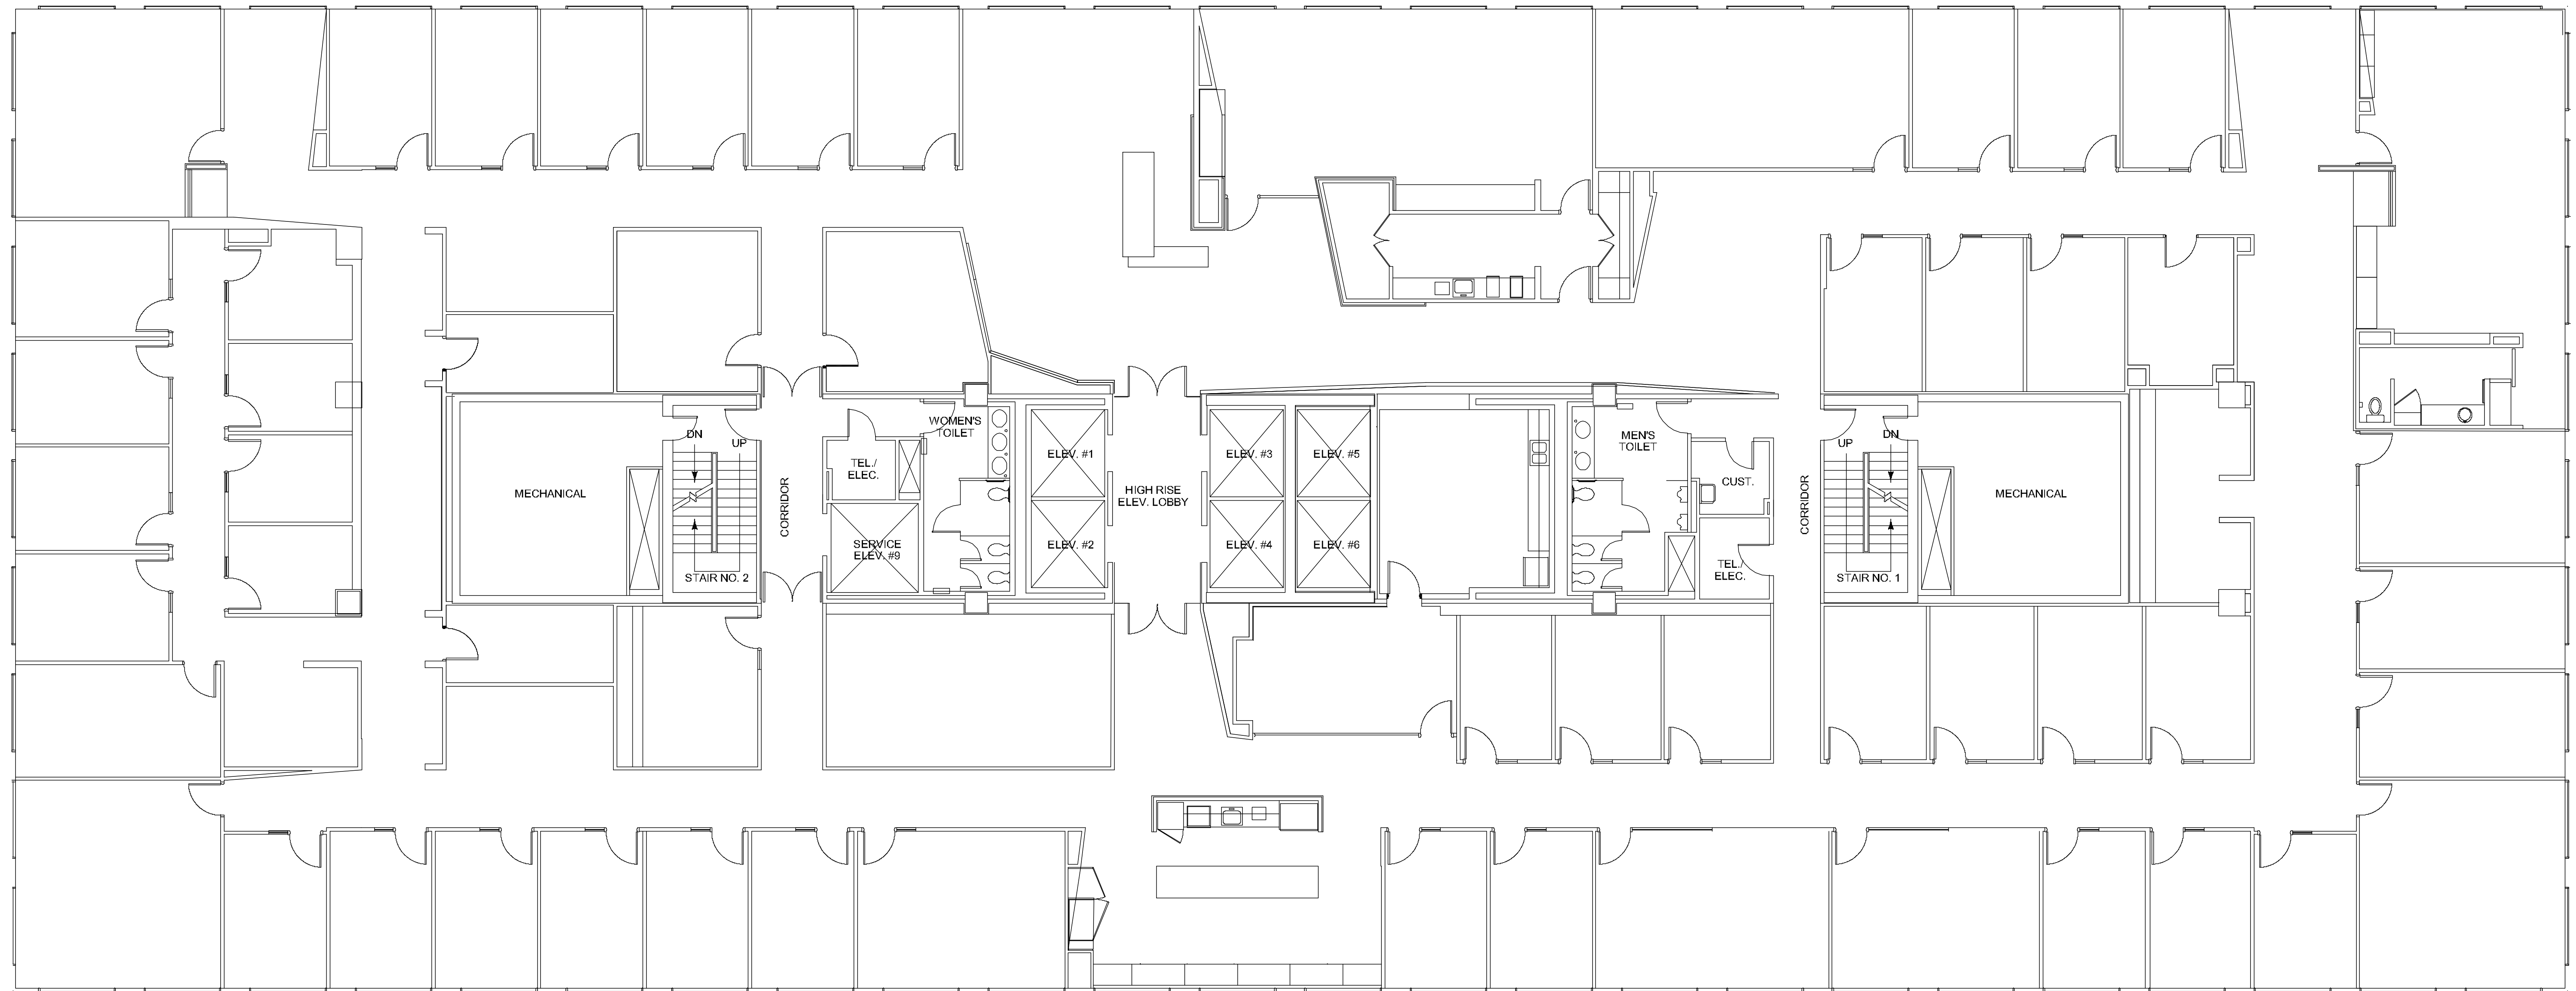

# THREE

GREENWAY PLAZA

SUITE 1200 22,863 RSF

Owned & Operated by  PARKWAY 832.308.6055 | pky.com