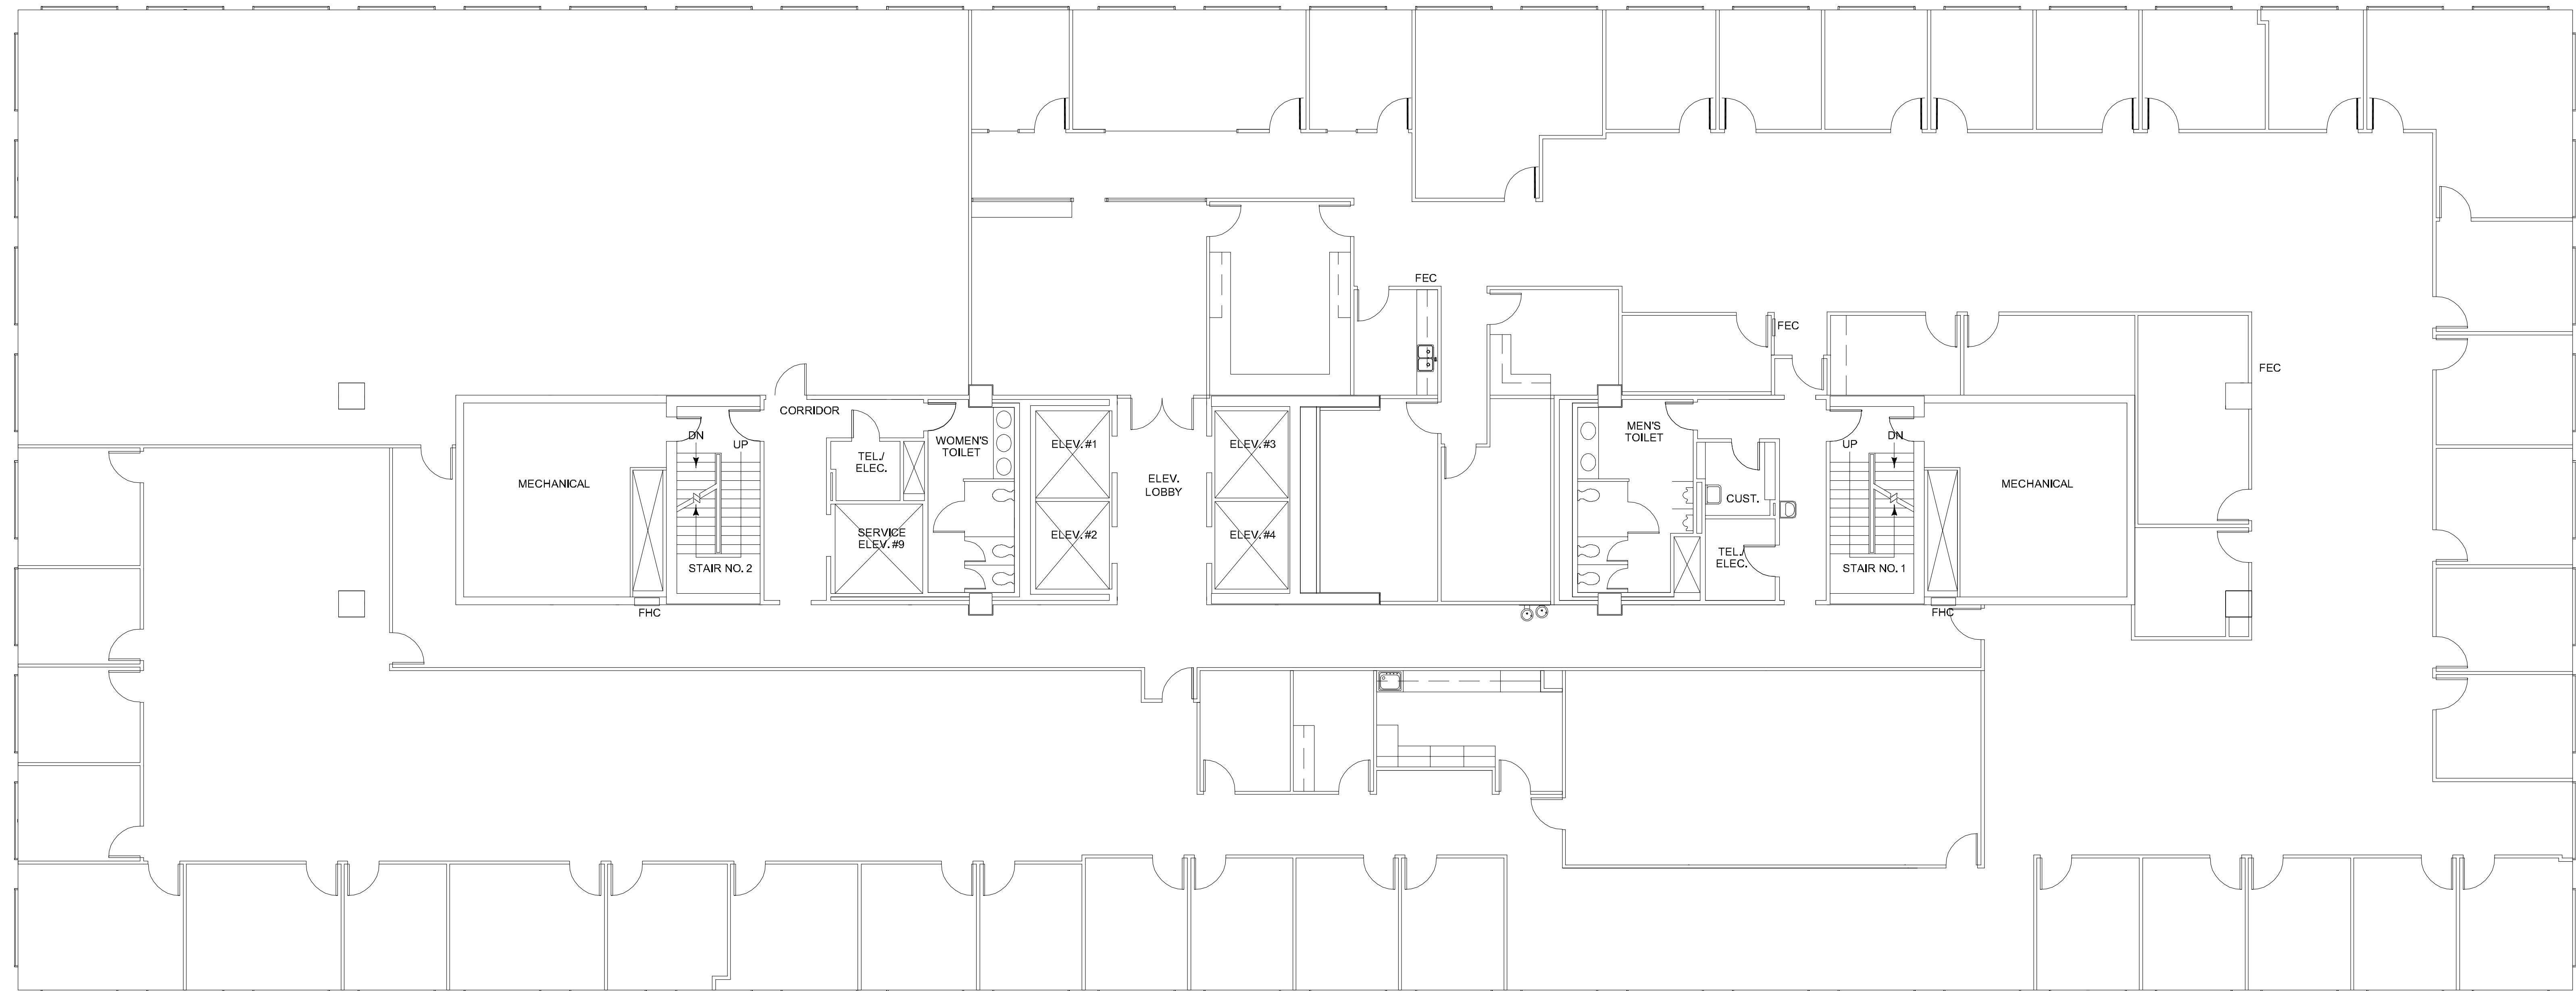

THREE

GREENWAY PLAZA

Private office	35
Conference	4

SUITE 1800 23,106 RSF